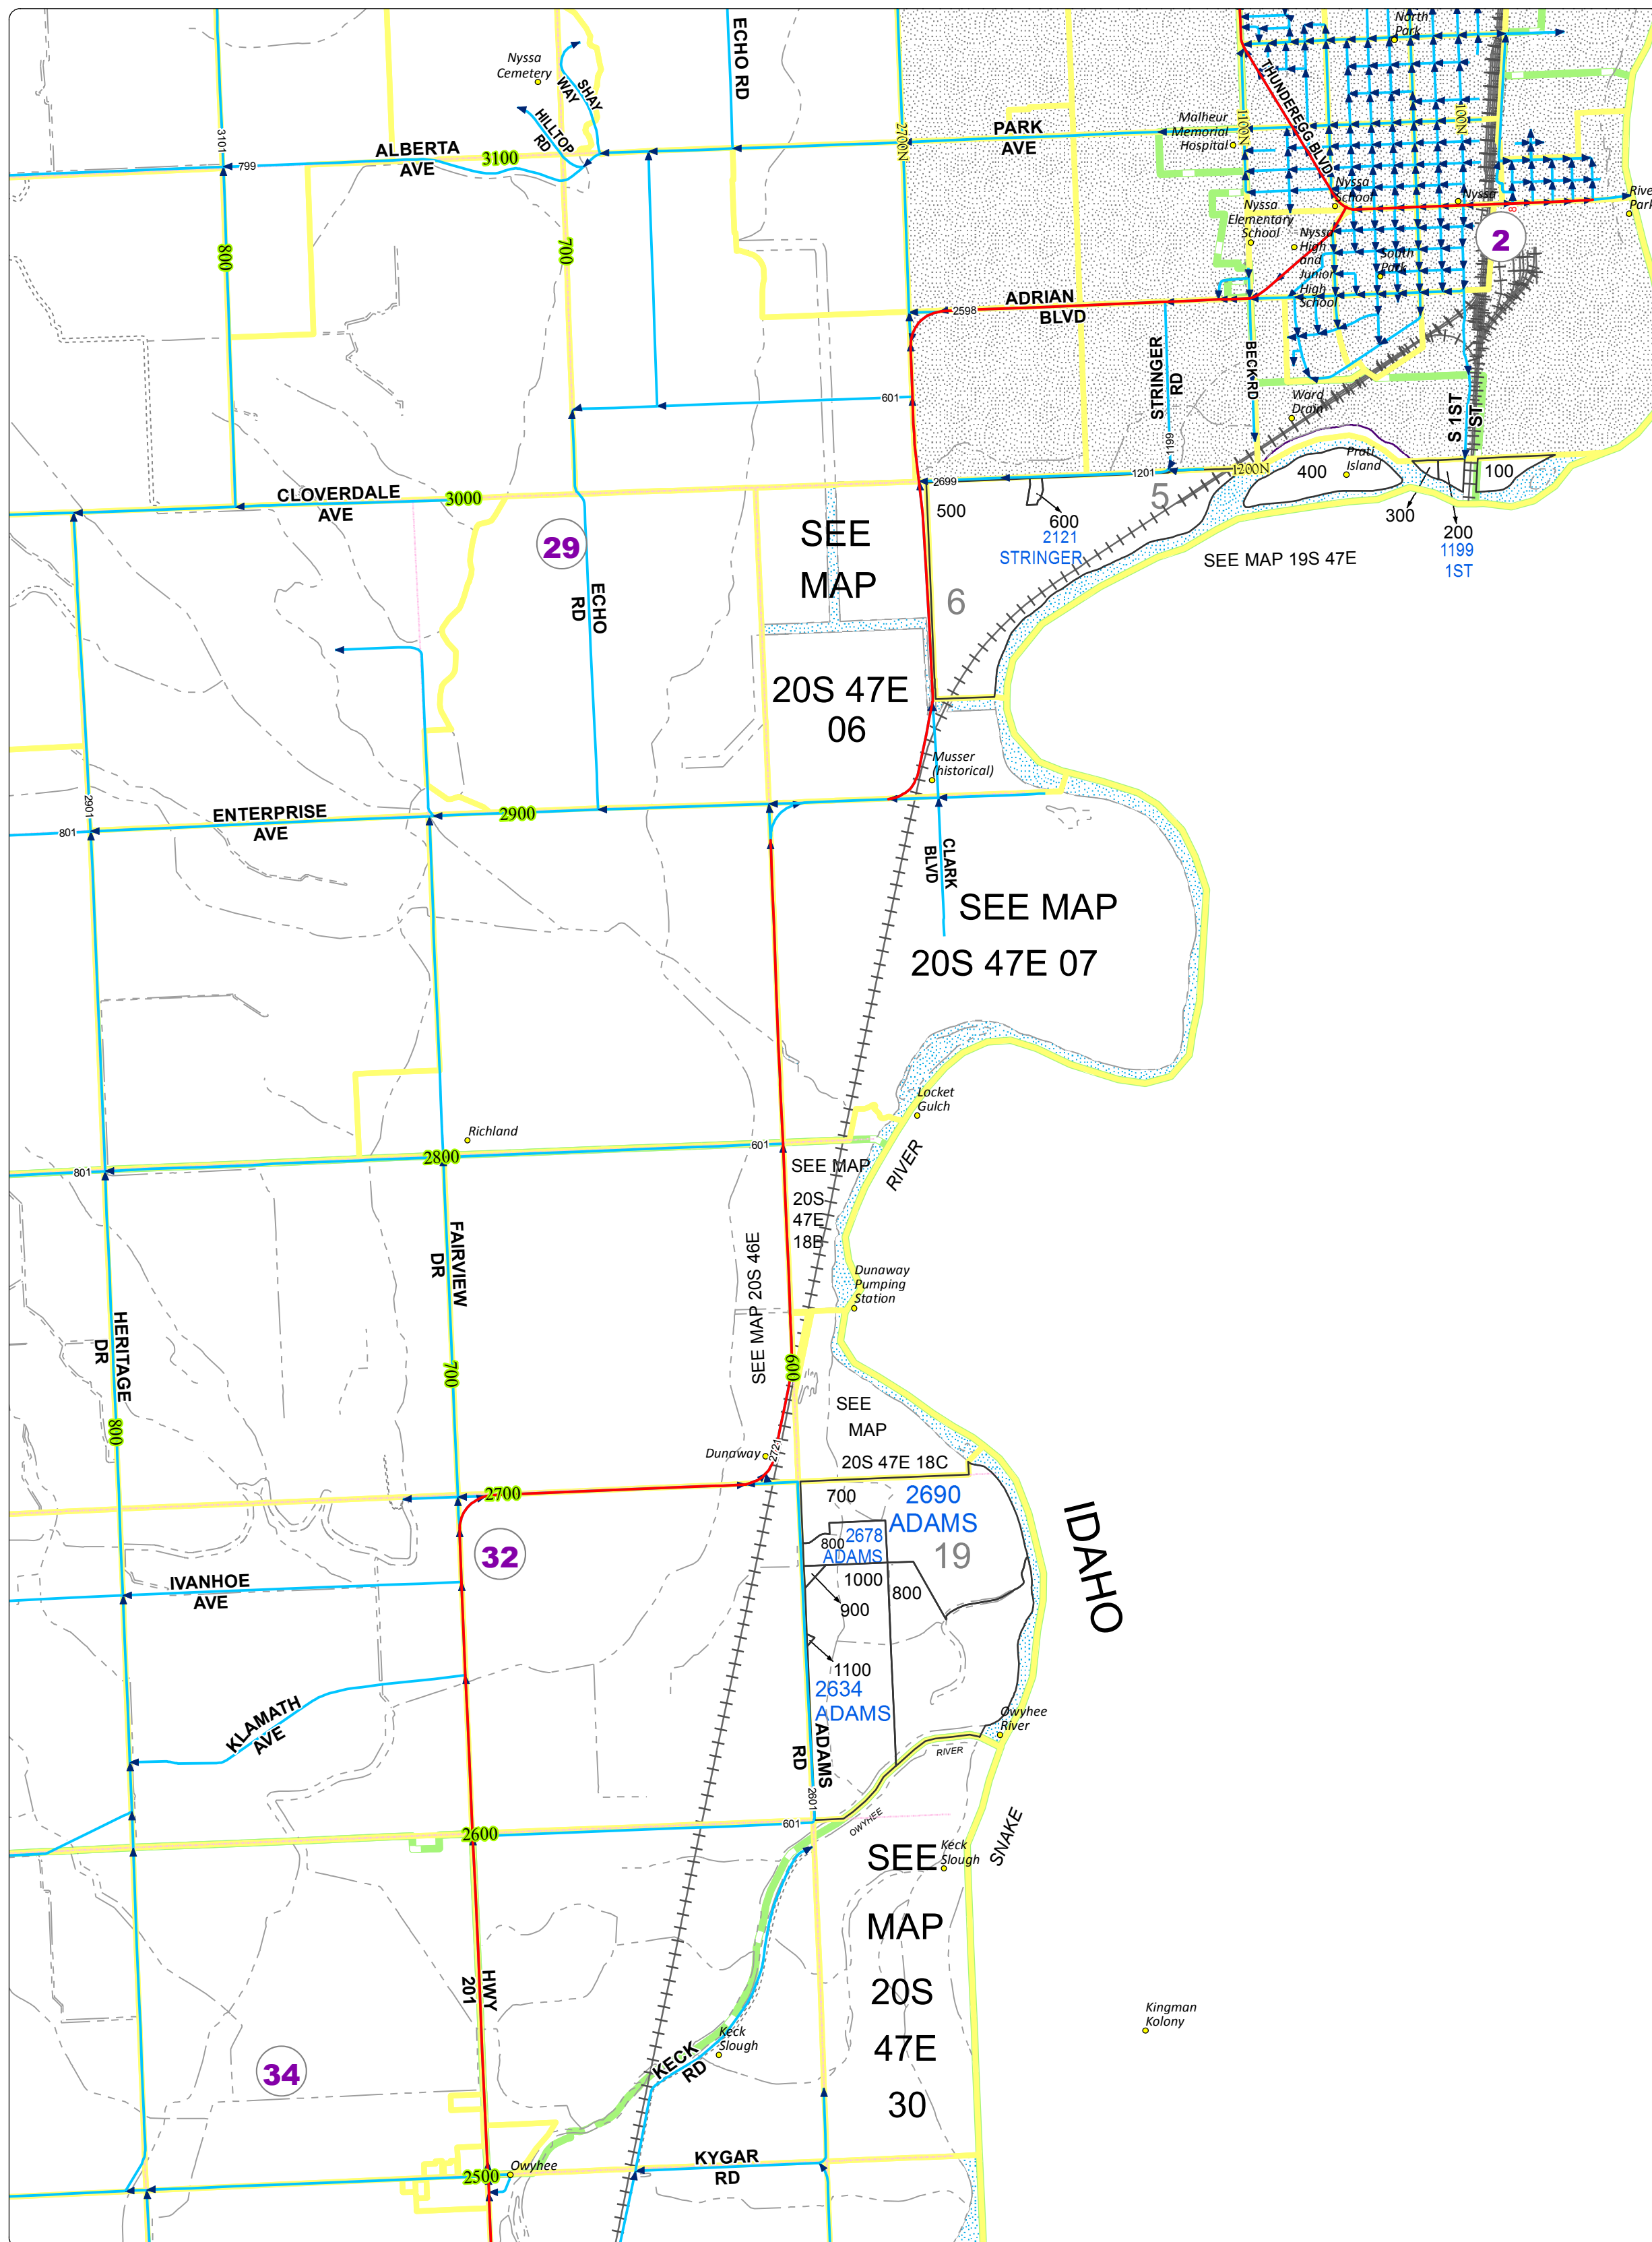

# Malheur County Address Map

- Legend
- MapNumberBoundary
  - TAX CODE AREA**
    - 2 - Nyssa-City
    - 29 - Nyssa-Rural
    - 32 - West and South of Nyssa
    - Nyssa Address Grid

**DISCLAIMER**  
 This information is not intended for use as an address locator and it should be noted that not all county address will be found. Parcels containing multiple addresses may only display a single address as recorded in the Assessor's database. This public information should be accepted and used by the recipient with the understanding that the data received from multiple sources was developed and collected for **assessment purpose only**.