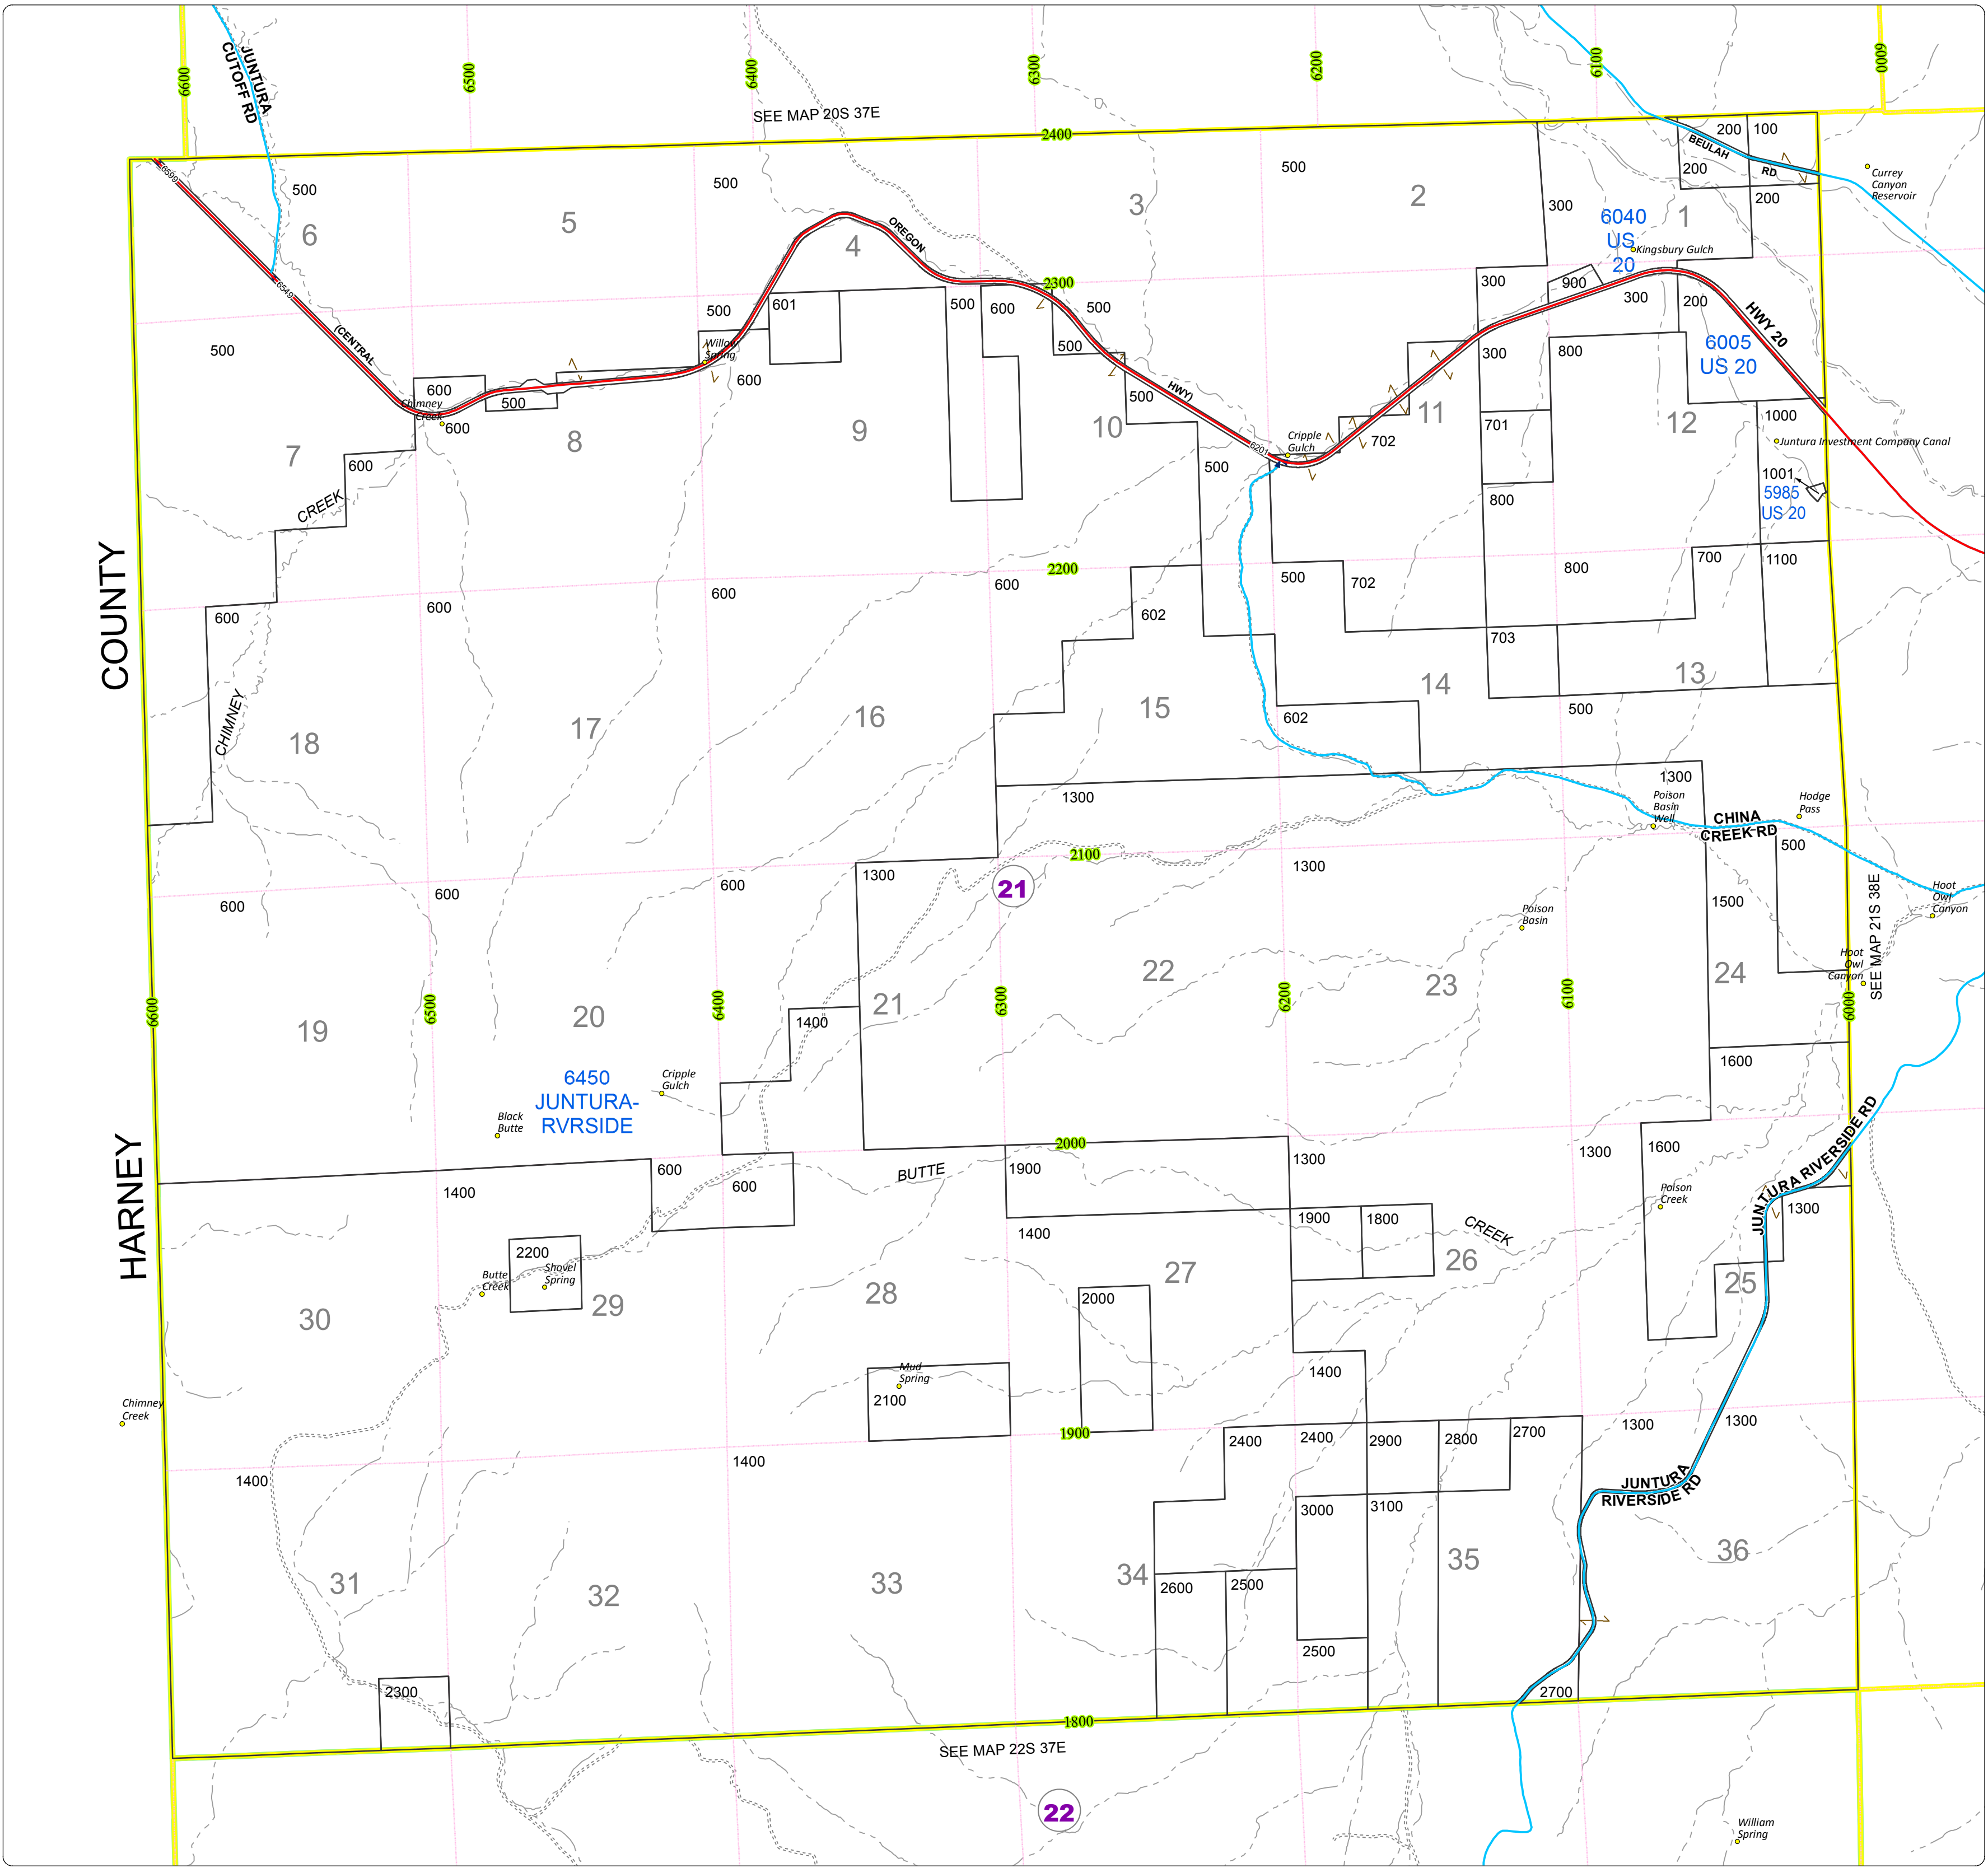

Malheur County Address Map

- Legend
- MapNumberBoundary
 - TAX CODE AREA
 - 21 - Juntura

DISCLAIMER
 This information is not intended for use as an address locator and it should be noted that not all county address will be found. Parcels containing multiple addresses may only display a single address as recorded in the Assessor's database. This public information should be accepted and used by the recipient with the understanding that the data received from multiple sources was developed and collected for assessment purpose only.