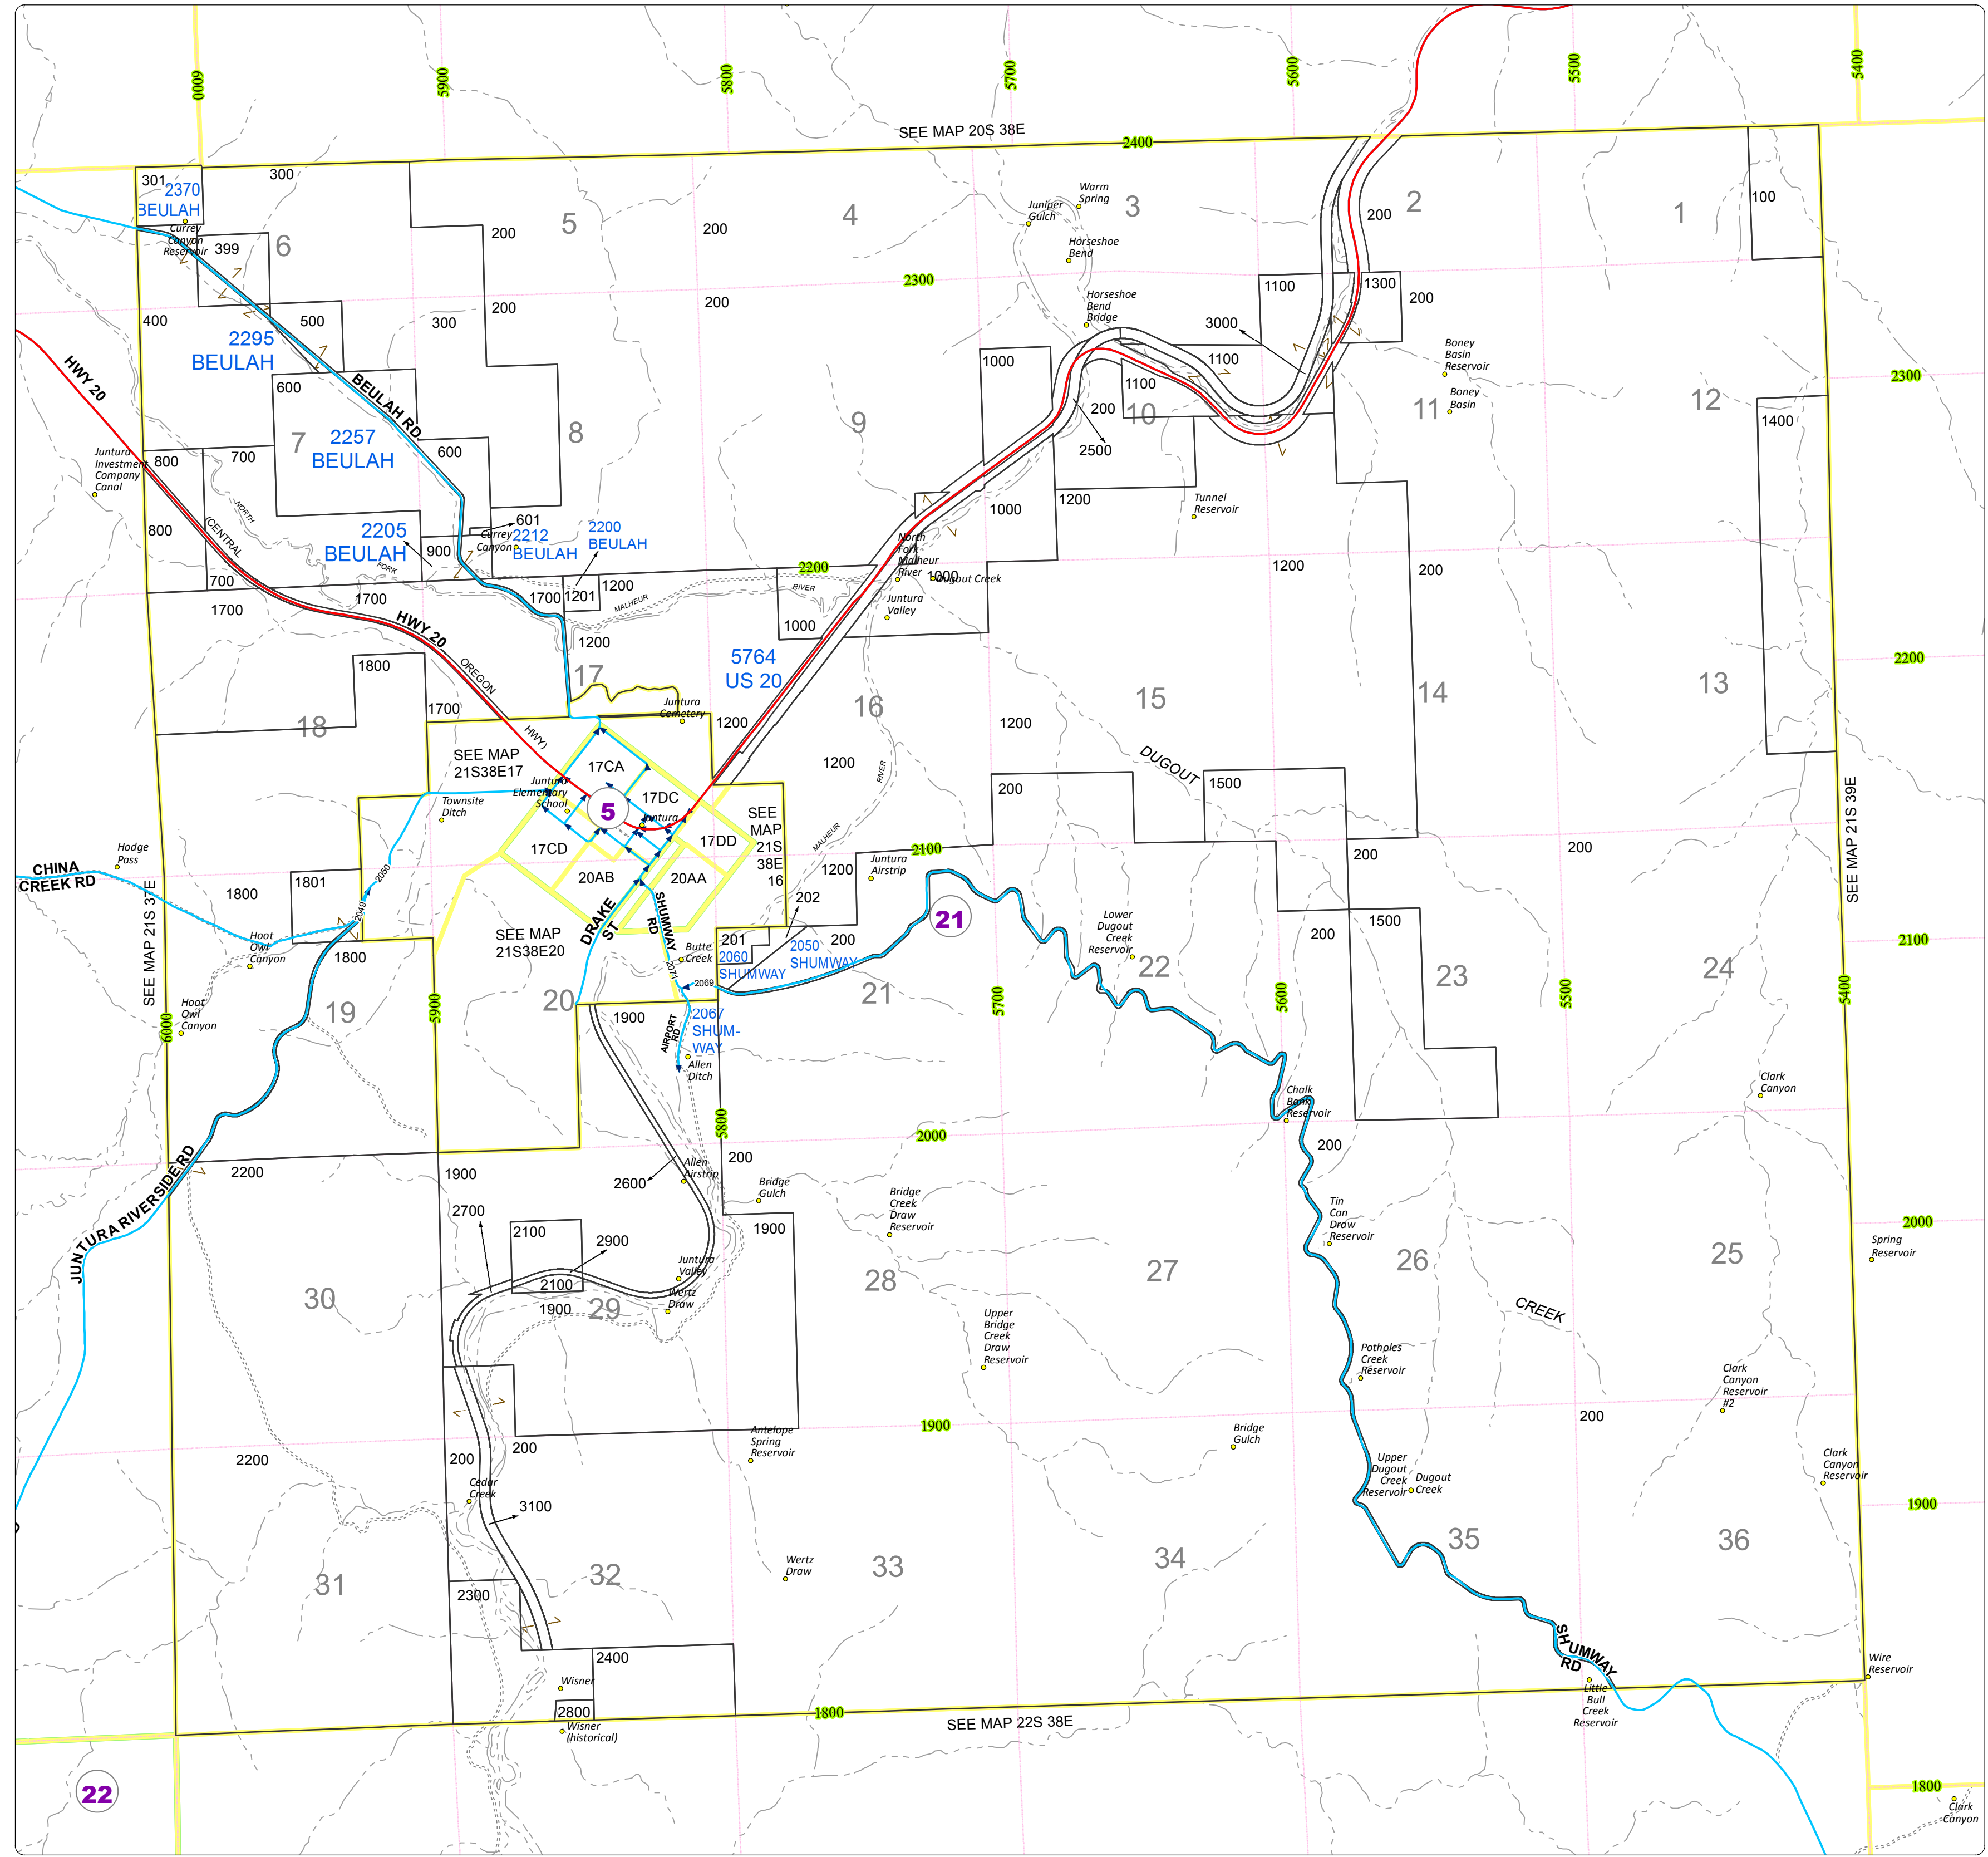

# Malheur County Address Map

- Legend
- MapNumberBoundary
  - TAX CODE AREA
  - 21 - Juntura

**DISCLAIMER**  
 This information is not intended for use as an address locator and it should be noted that not all county address will be found. Parcels containing multiple addresses may only display a single address as recorded in the Assessor's database. This public information should be accepted and used by the recipient with the understanding that the data received from multiple sources was developed and collected for **assessment purpose only**.