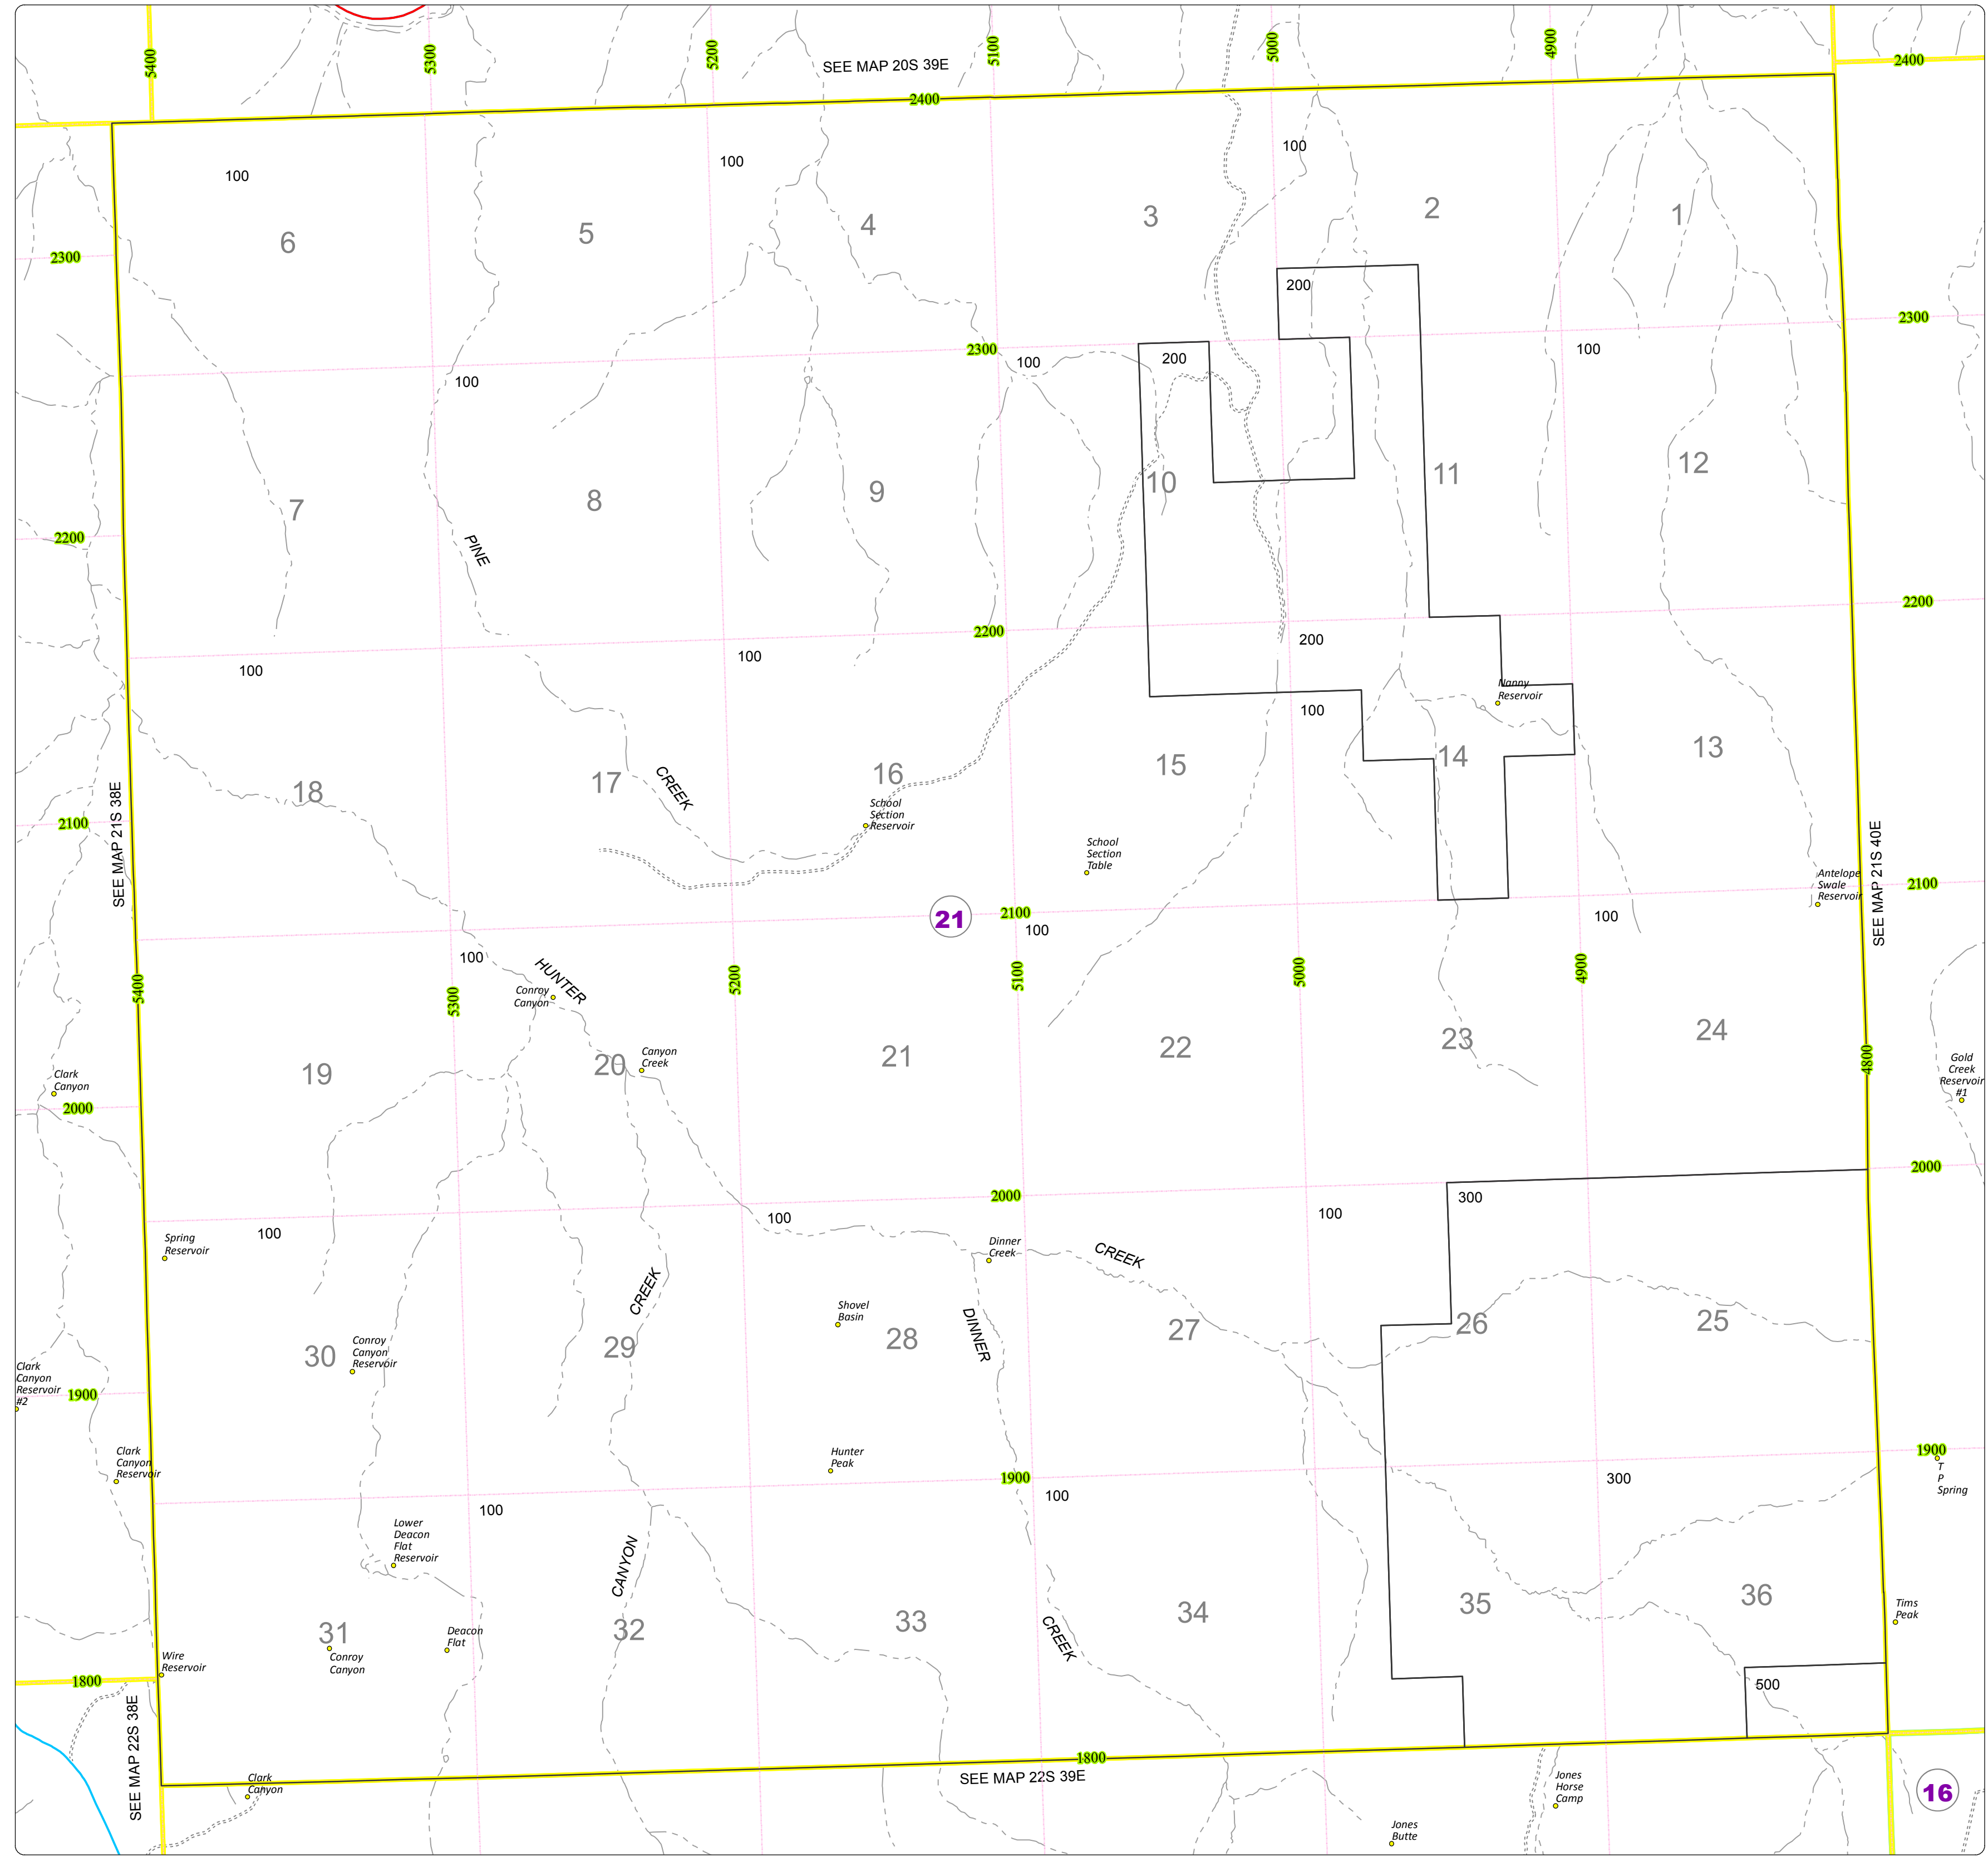

# Malheur County Address Map

- Legend
- MapNumberBoundary
  - TAX CODE AREA
  - 21 - Juntura

**DISCLAIMER**  
This information is not intended for use as an address locator and it should be noted that not all county address will be found. Parcels containing multiple addresses may only display a single address as recorded in the Assessor's database. This public information should be accepted and used by the recipient with the understanding that the data received from multiple sources was developed and collected for **assessment purpose only**.

## 21S39E