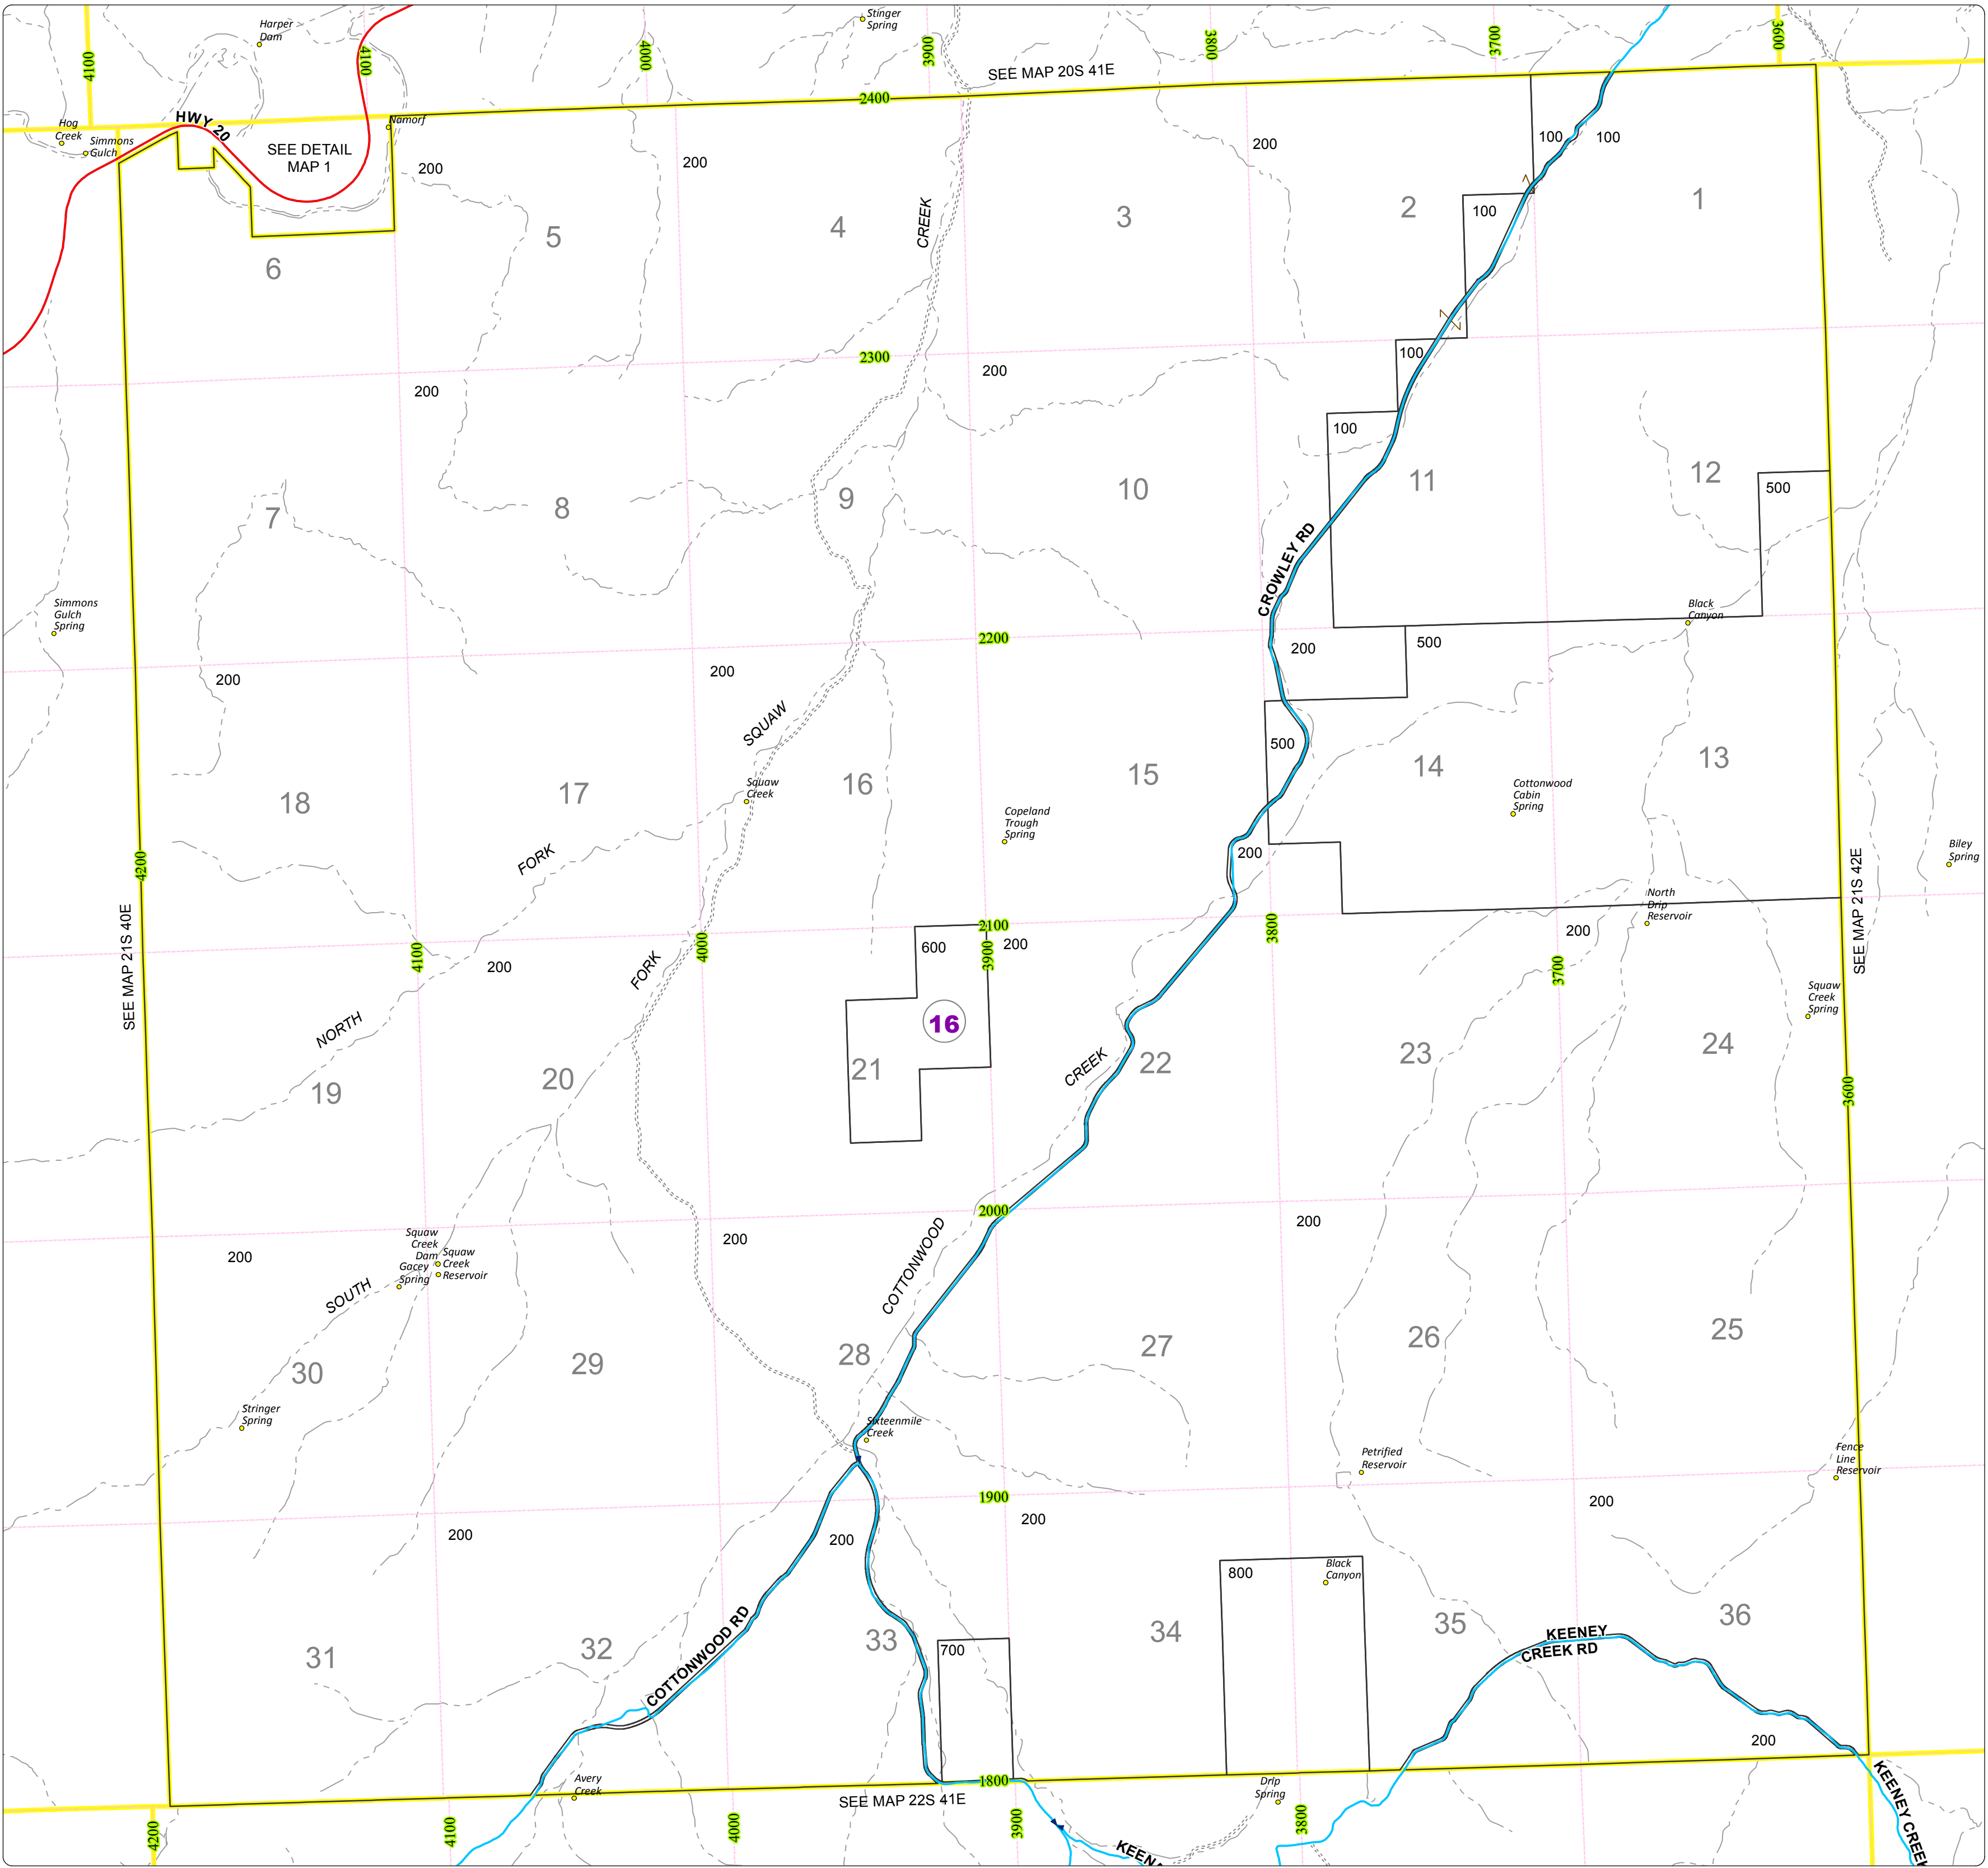

Malheur County Address Map

- Legend
- MapNumberBoundary
 - TAX CODE AREA
 - 16 - Harper

DISCLAIMER
This information is not intended for use as an address locator and it should be noted that not all county address will be found. Parcels containing multiple addresses may only display a single address as recorded in the Assessor's database. This public information should be accepted and used by the recipient with the understanding that the data received from multiple sources was developed and collected for assessment purpose only.