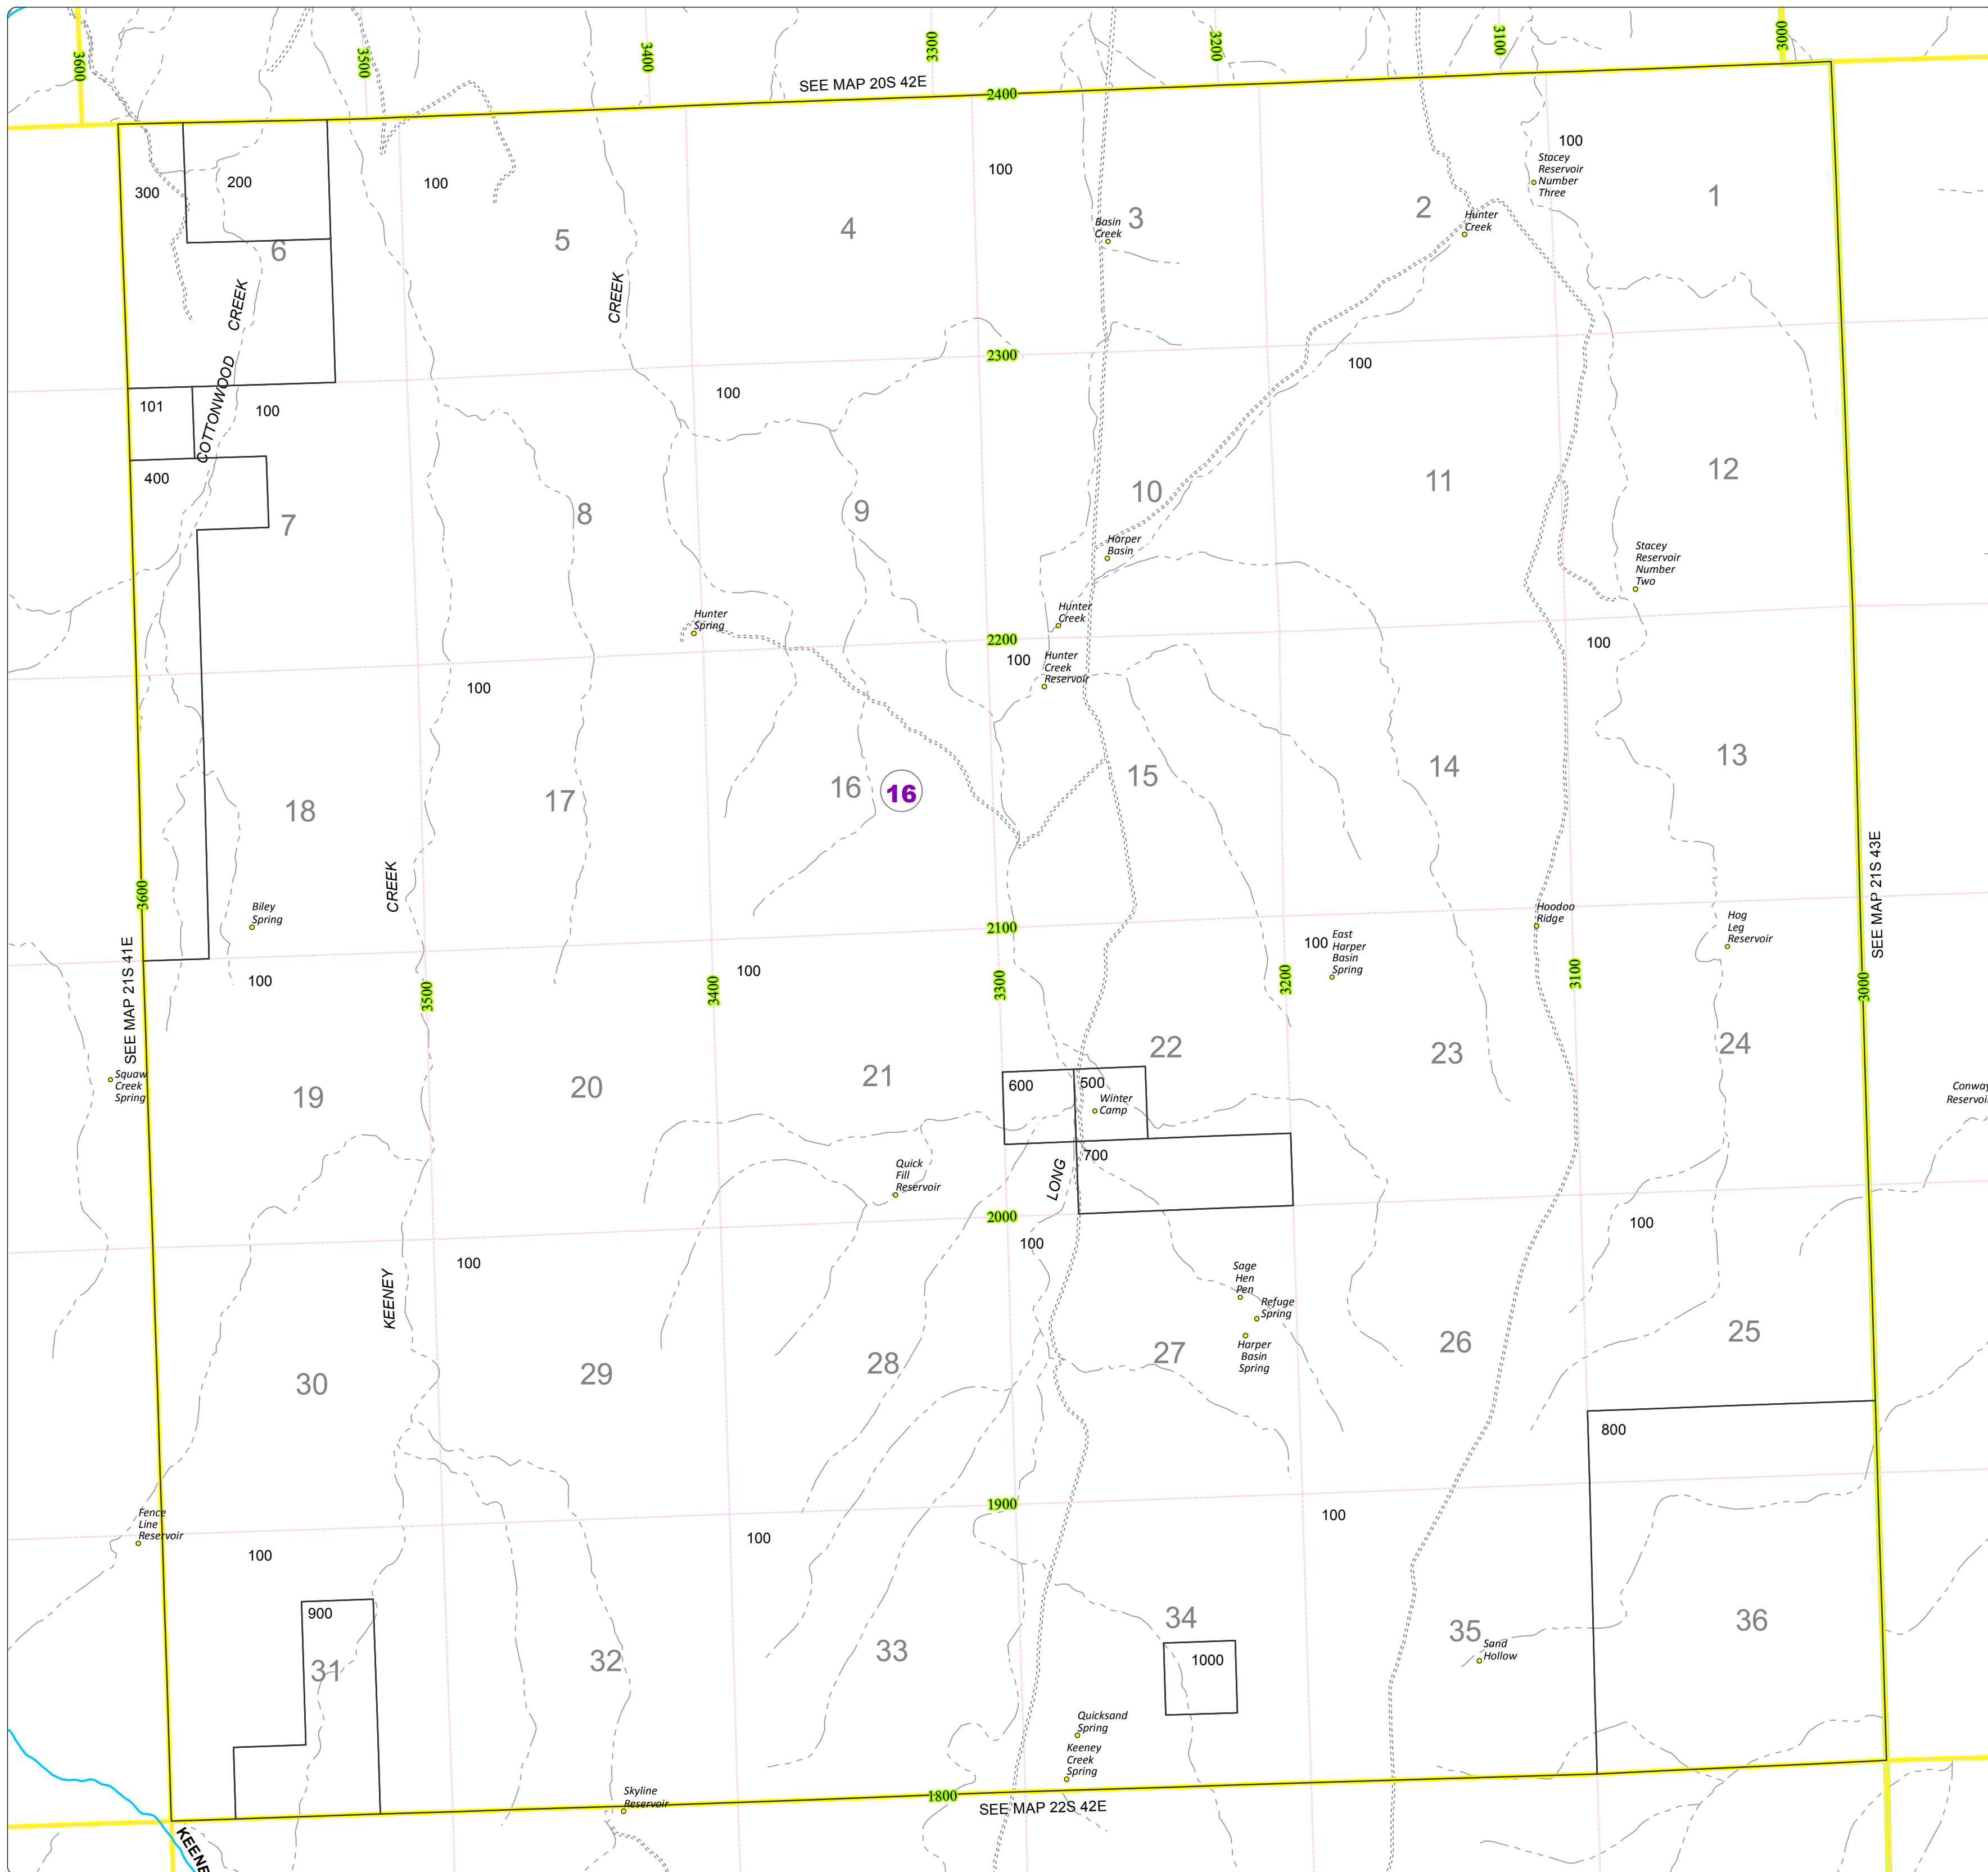

Malheur County Address Map

- Legend
- MapNumberBoundary
 - TAX CODE AREA**
 - 16 - Harper

DISCLAIMER
This information is not intended for use as an address locator and it should be noted that not all county address will be found. Parcels containing multiple addresses may only display a single address as recorded in the Assessor's database. This public information should be accepted and used by the recipient with the understanding that the data received from multiple sources was developed and collected for **assessment purpose only**.