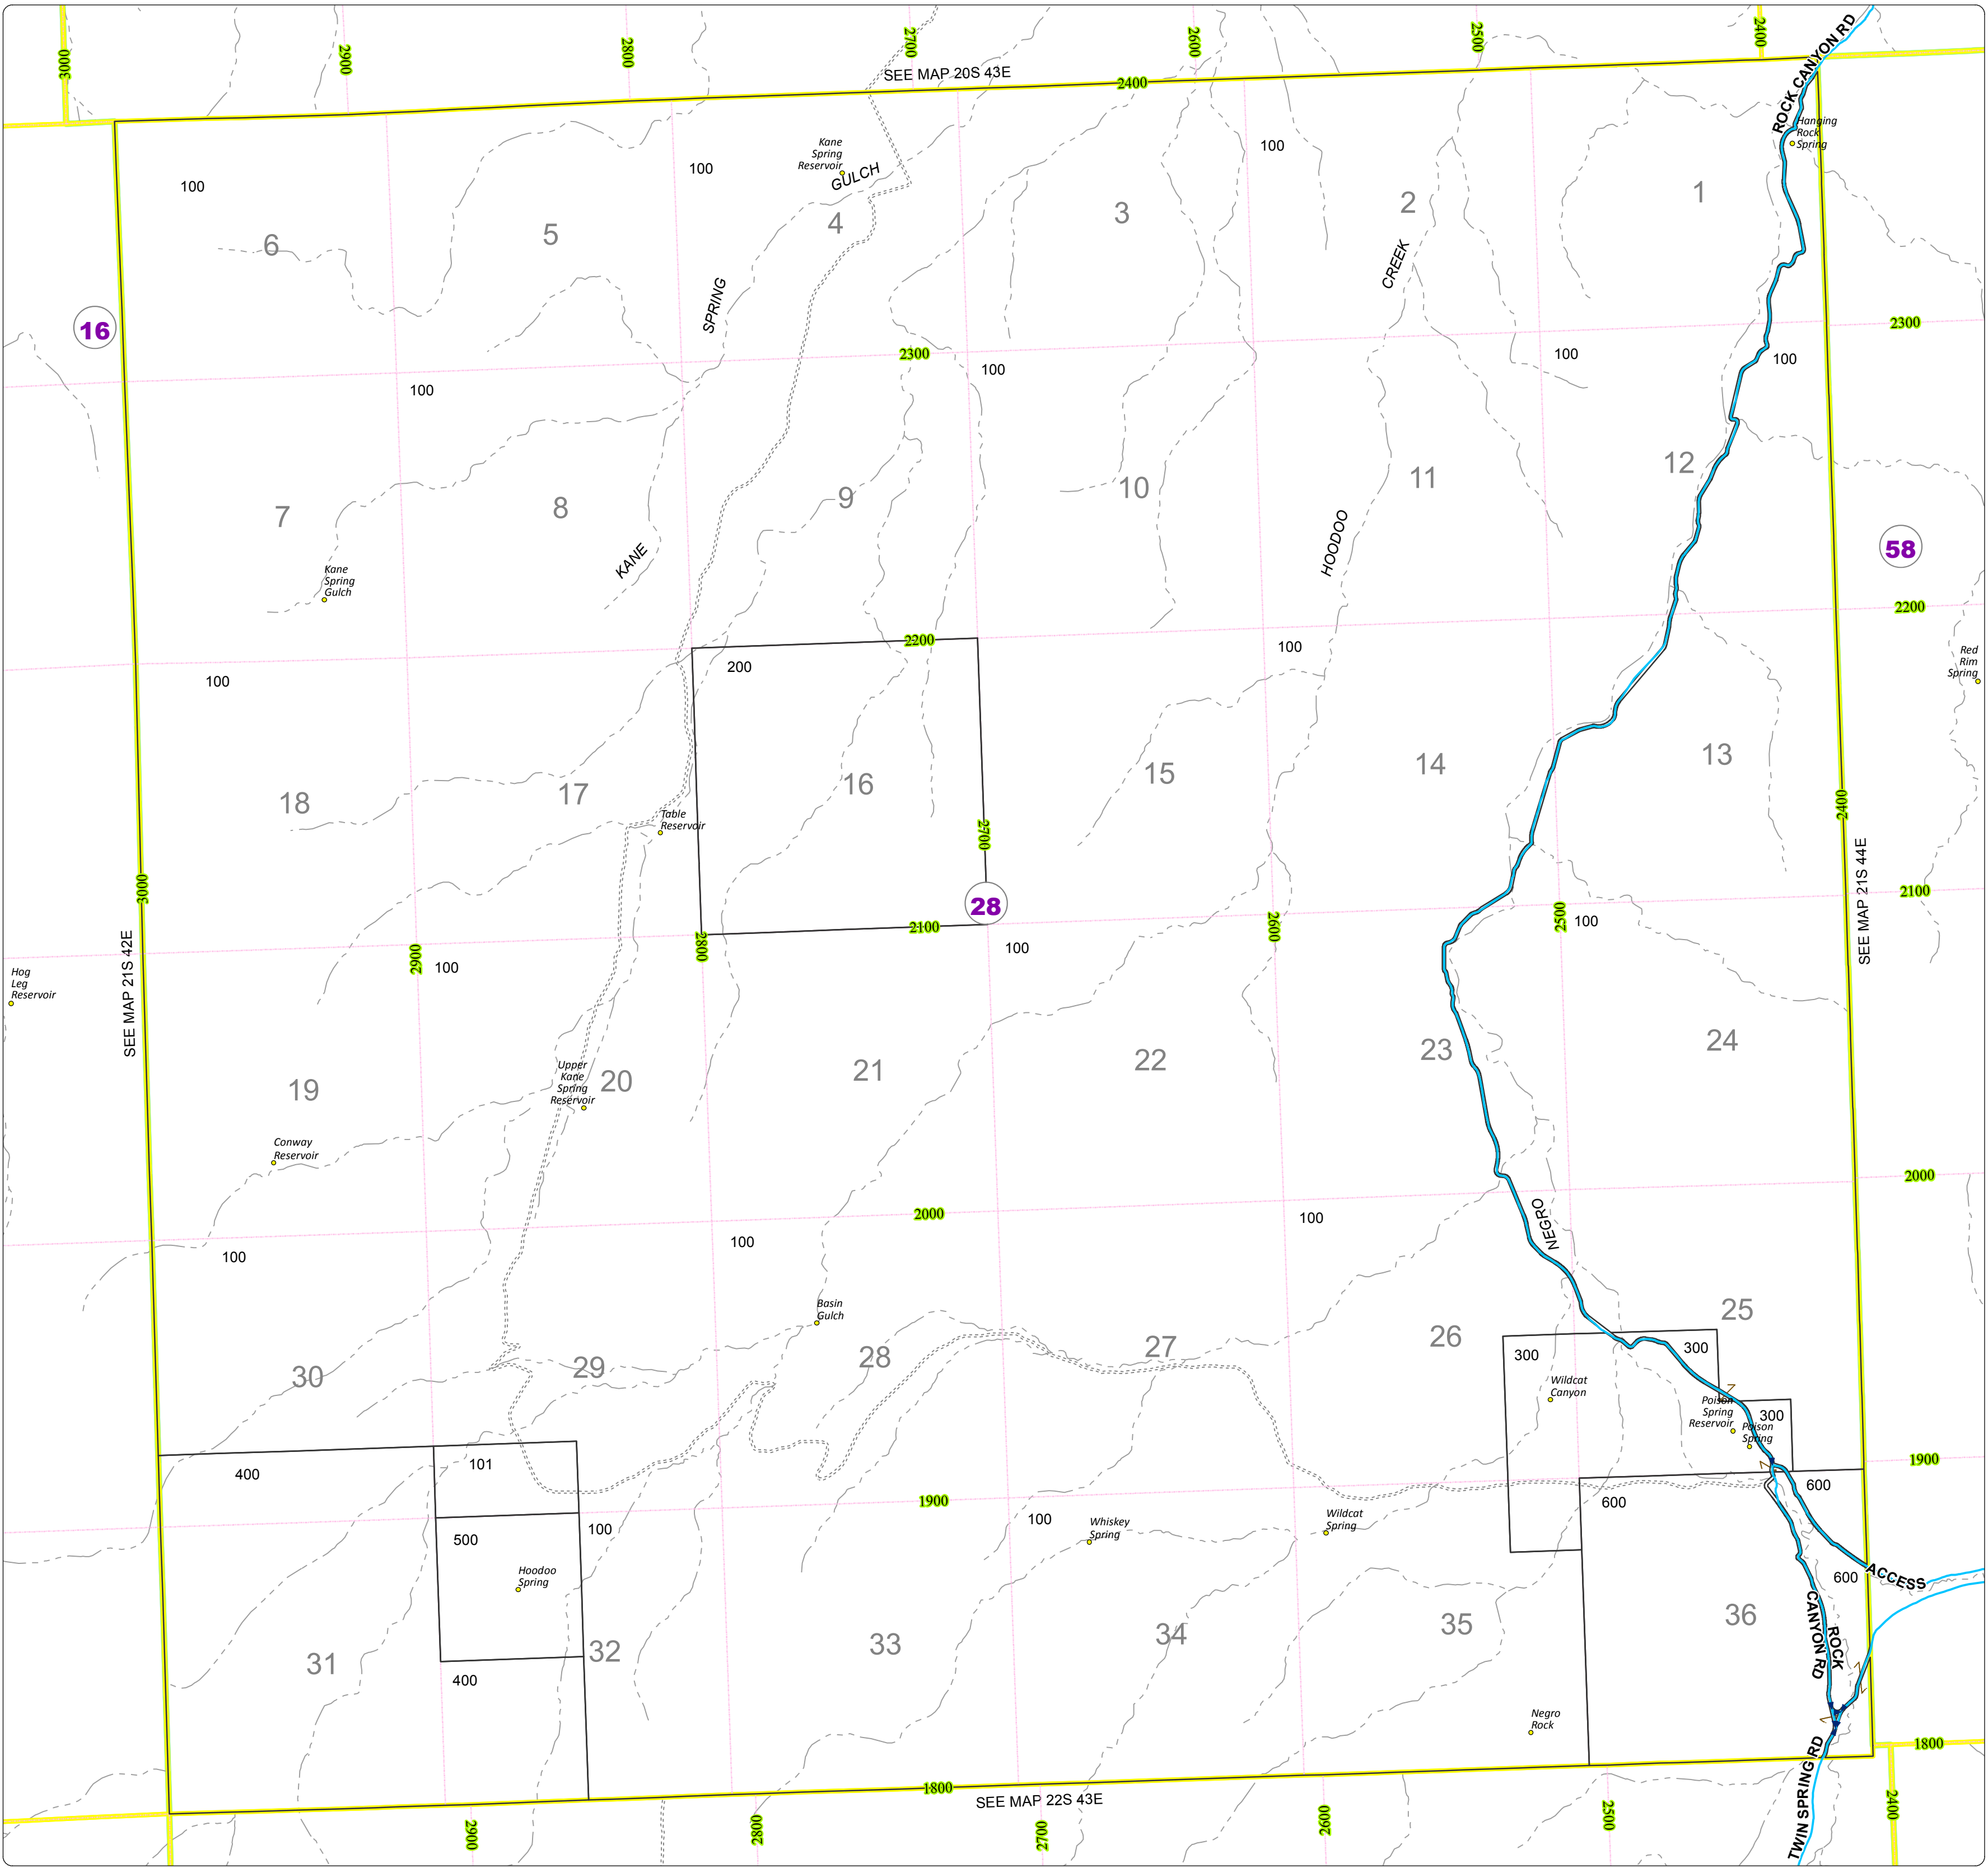

Malheur County Address Map

- Legend
- MapNumberBoundary
 - TAX CODE AREA
 - 28 - West of Adrian

DISCLAIMER
This information is not intended for use as an address locator and it should be noted that not all county address will be found. Parcels containing multiple addresses may only display a single address as recorded in the Assessor's database. This public information should be accepted and used by the recipient with the understanding that the data received from multiple sources was developed and collected for assessment purpose only.

GL2016

21S43E