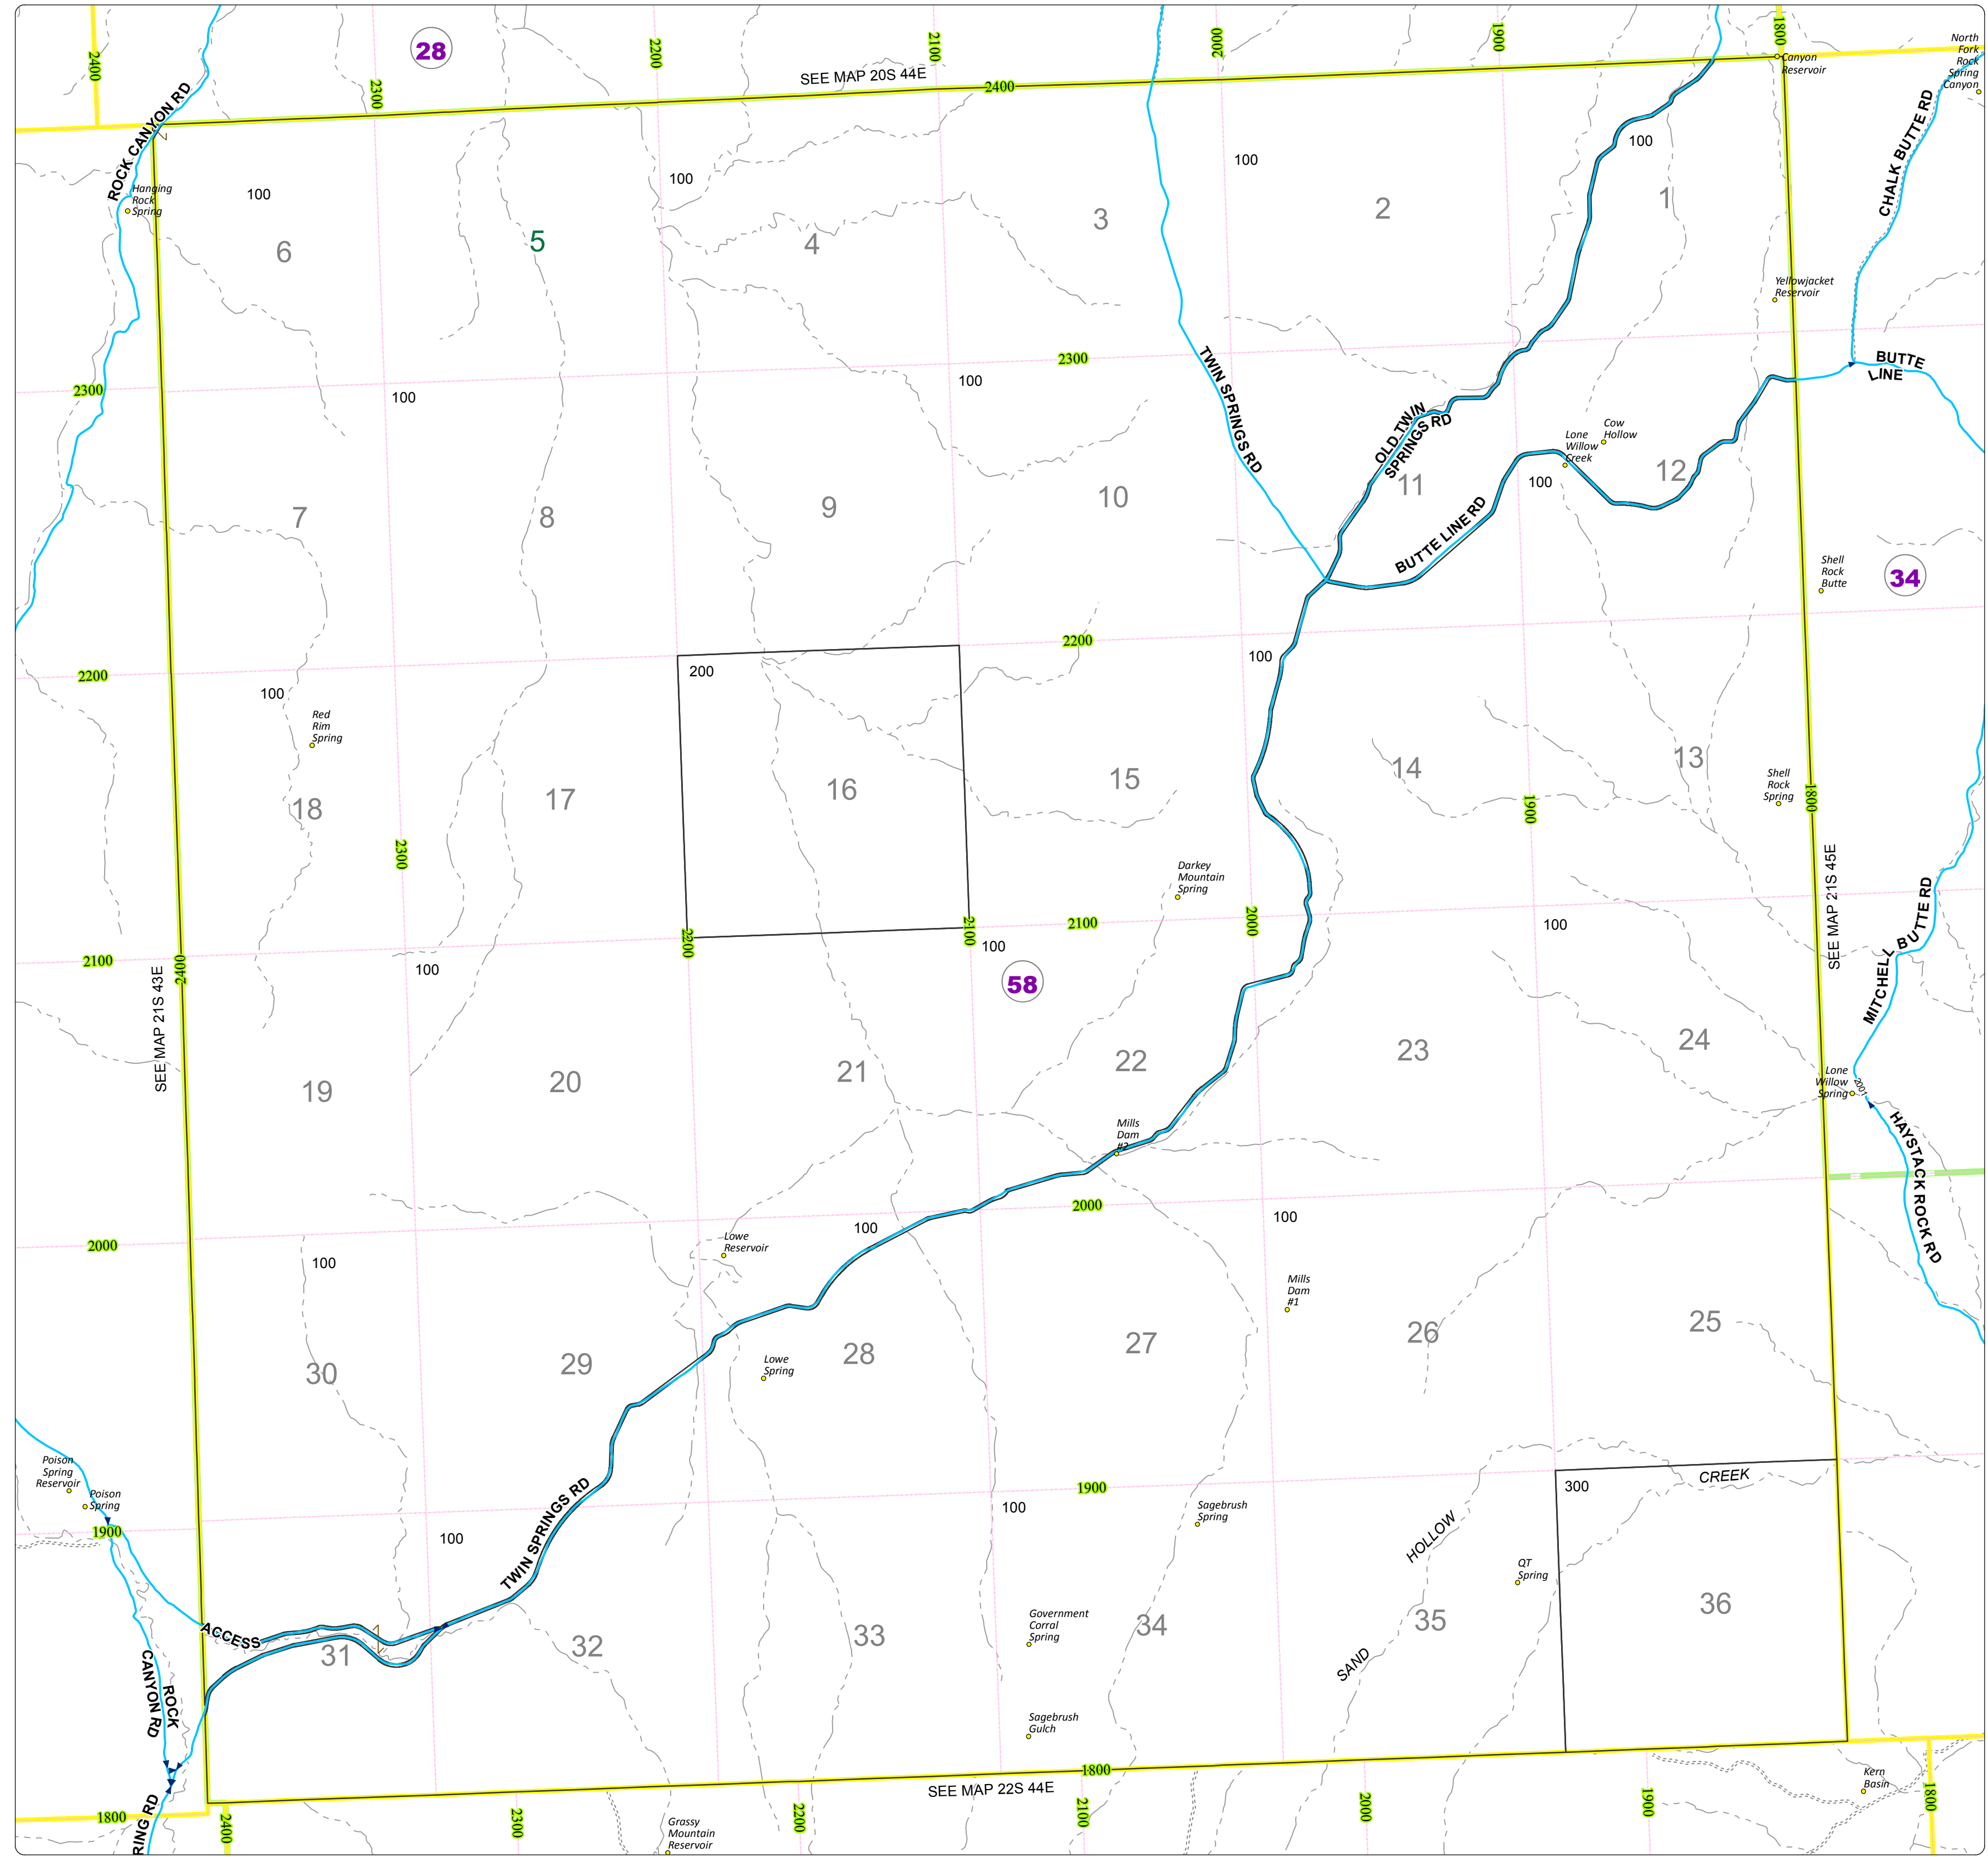

Malheur County Address Map

- Legend
- MapNumberBoundary
 - TAX CODE AREA
 - 58 - Road District #2

DISCLAIMER
This information is not intended for use as an address locator and it should be noted that not all county address will be found. Parcels containing multiple addresses may only display a single address as recorded in the Assessor's database. This public information should be accepted and used by the recipient with the understanding that the data received from multiple sources was developed and collected for assessment purpose only.