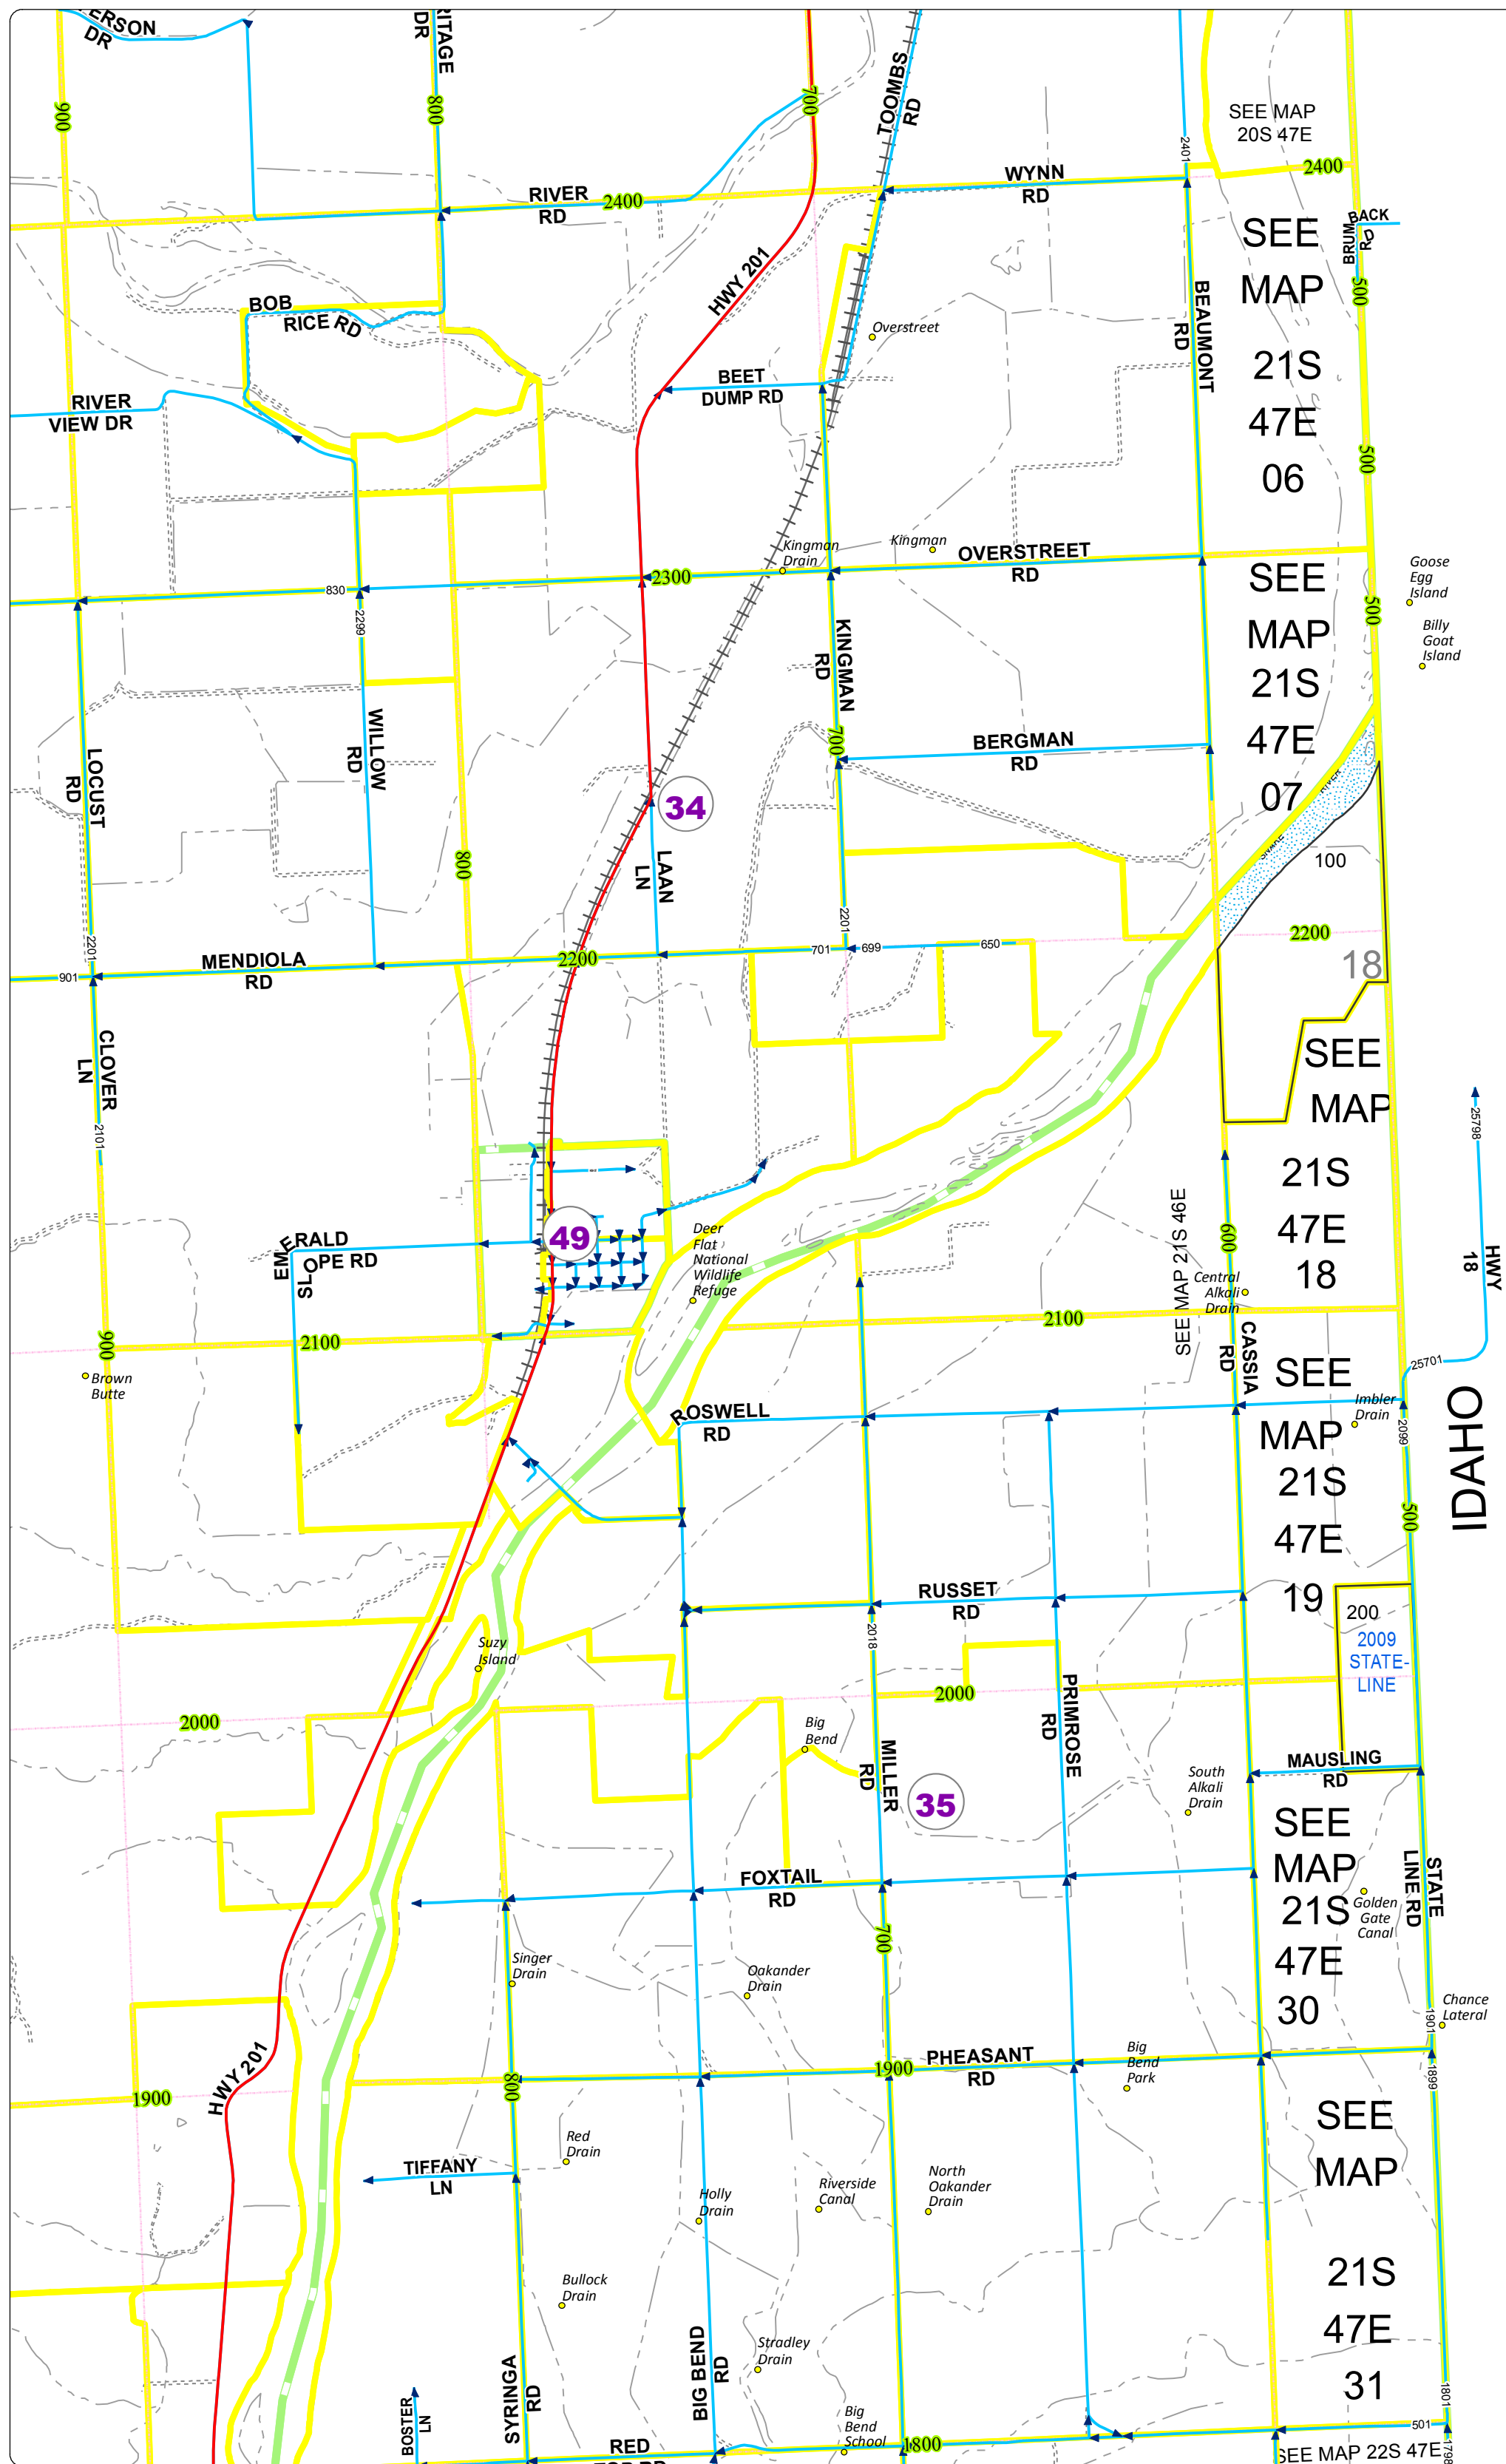

Malheur County Address Map

- Legend
- MapNumberBoundary
 - TAX CODE AREA**
 - 34 - Adrian-Rural
 - 35 - Big Bend

DISCLAIMER
This information is not intended for use as an address locator and it should be noted that not all county address will be found. Parcels containing multiple addresses may only display a single address as recorded in the Assessor's database. This public information should be accepted and used by the recipient with the understanding that the data received from multiple sources was developed and collected for **assessment purpose only**.