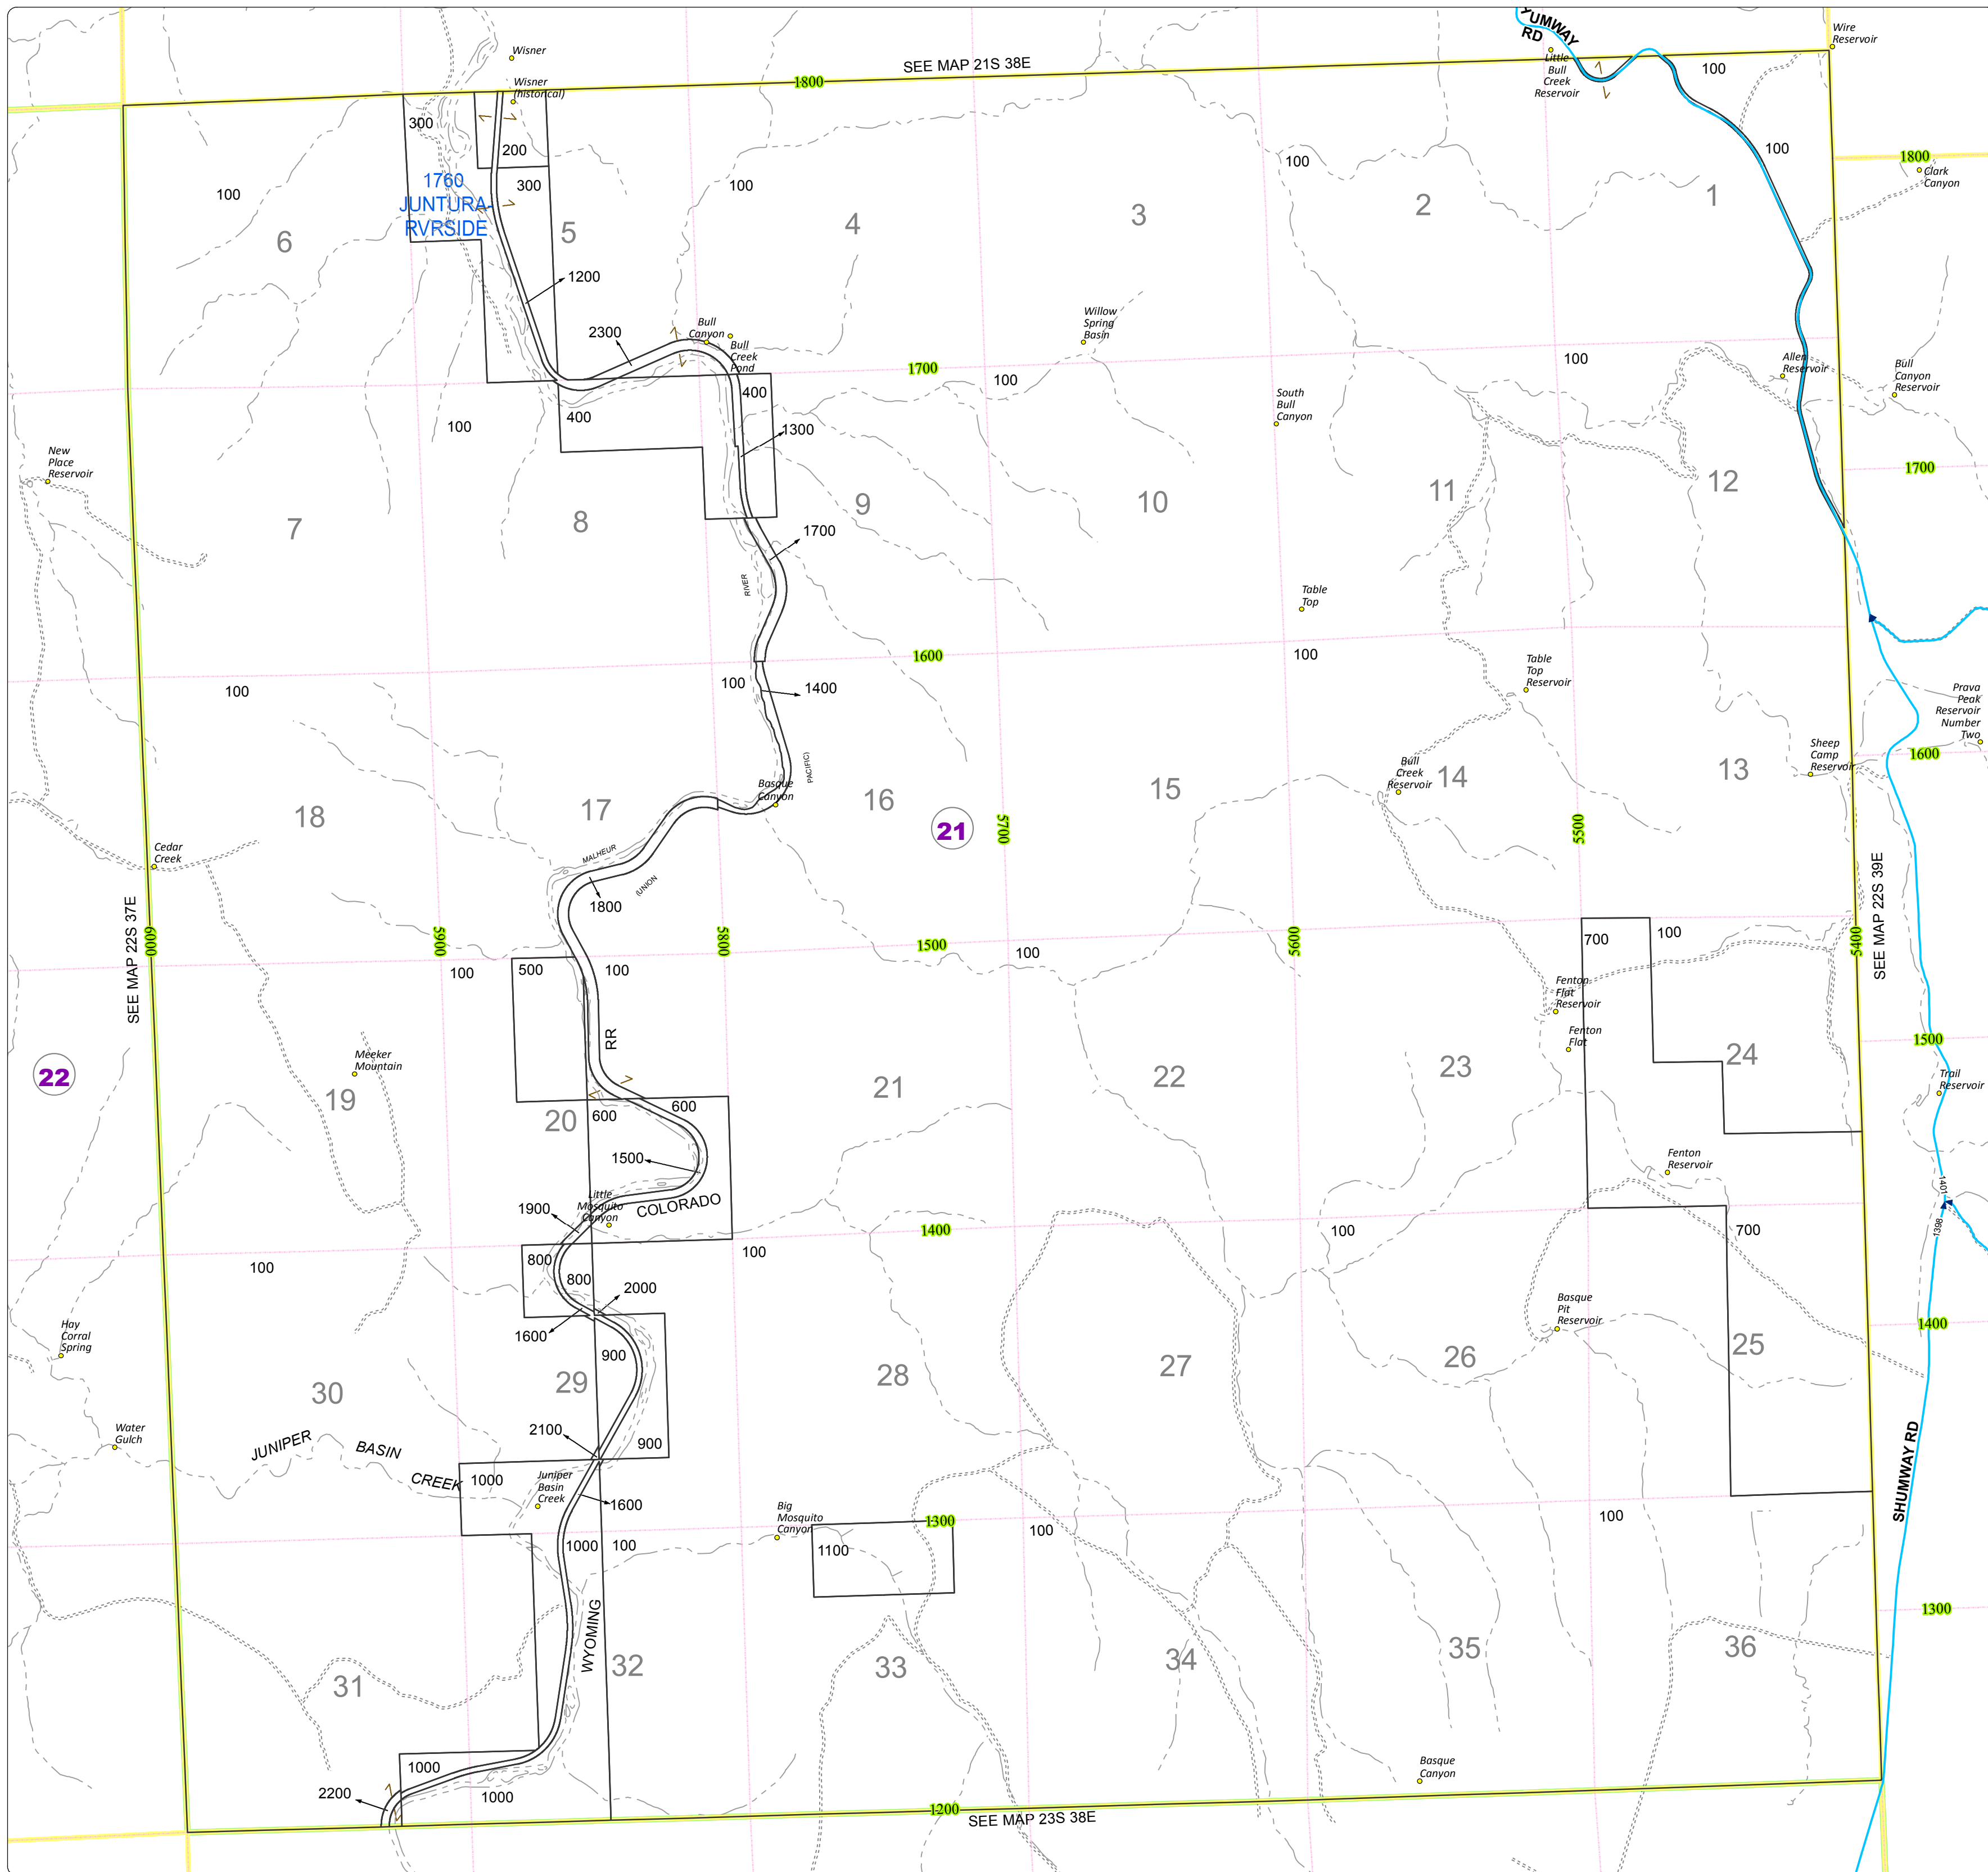

# Malheur County Address Map

- Legend
- MapNumberBoundary
  - TAX CODE AREA
  - 21 - Juntura

**DISCLAIMER**  
 This information is not intended for use as an address locator and it should be noted that not all county address will be found. Parcels containing multiple addresses may only display a single address as recorded in the Assessor's database. This public information should be accepted and used by the recipient with the understanding that the data received from multiple sources was developed and collected for assessment purpose only.  
 GL2016

22S38E