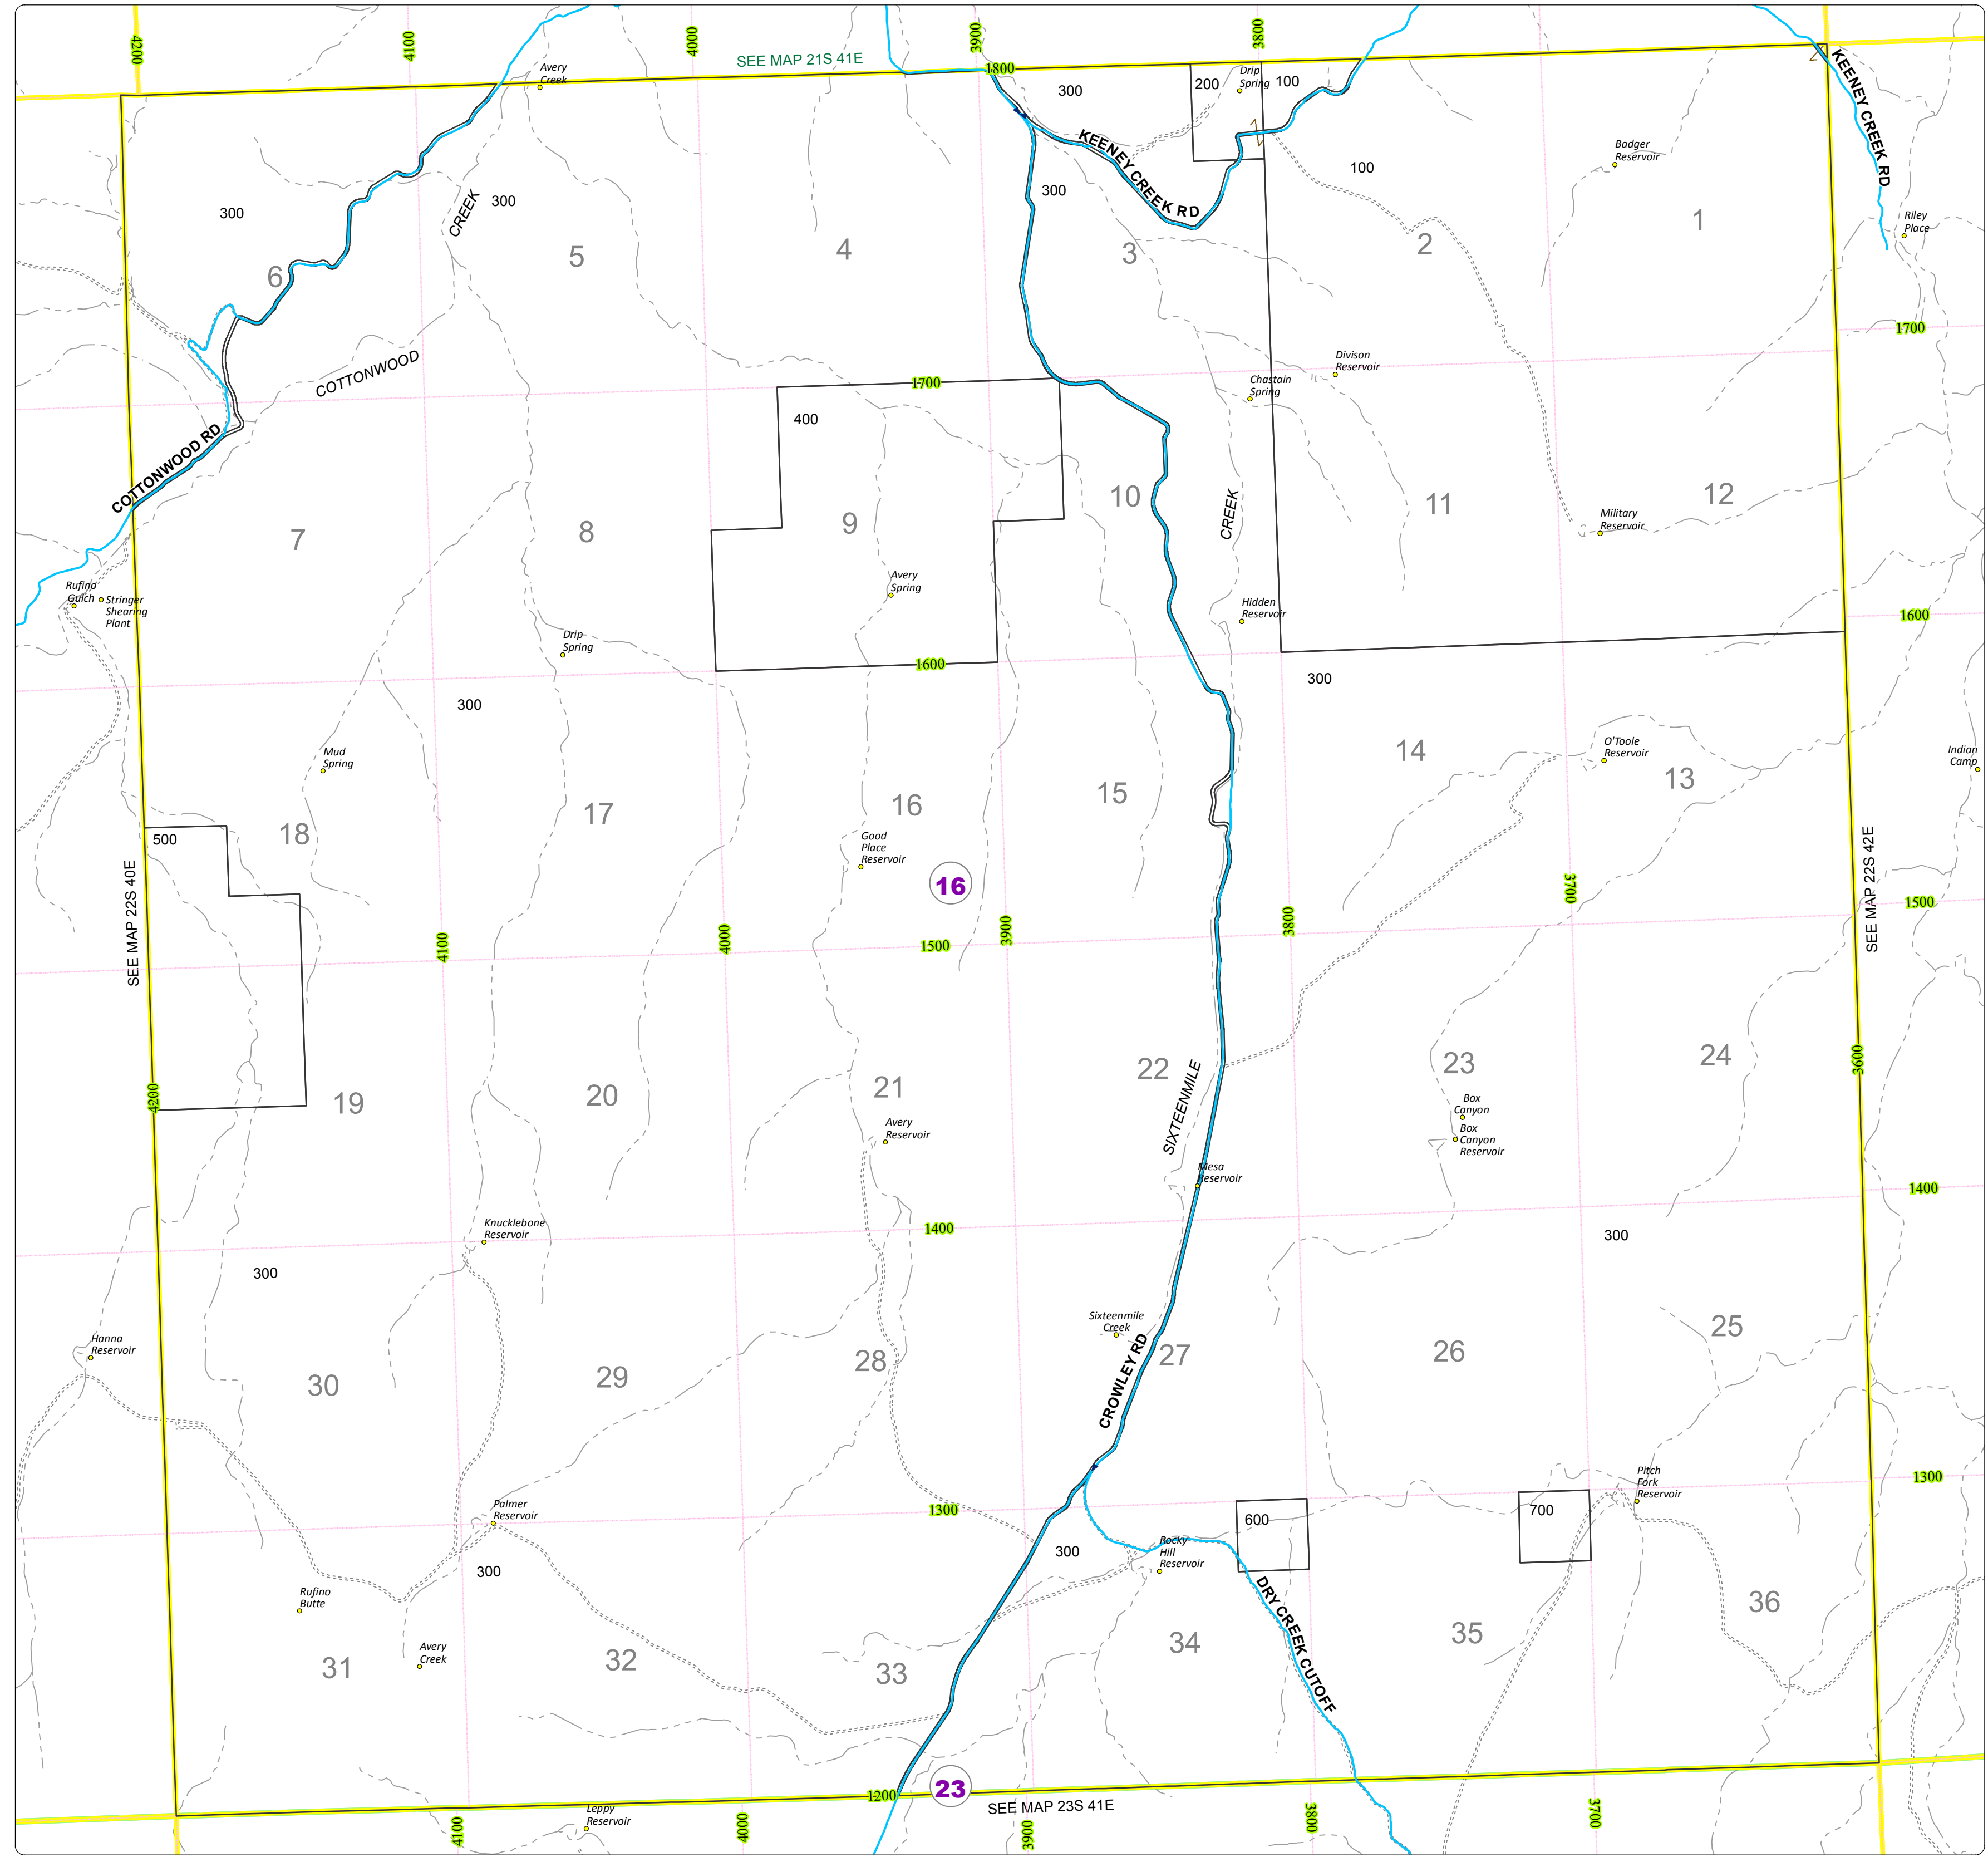

Malheur County Address Map

- Legend
- MapNumberBoundary
 - TAX CODE AREA
 - 16 - Harper

DISCLAIMER
This information is not intended for use as an address locator and it should be noted that not all county address will be found. Parcels containing multiple addresses may only display a single address as recorded in the Assessor's database. This public information should be accepted and used by the recipient with the understanding that the data received from multiple sources was developed and collected for **assessment purpose only**.