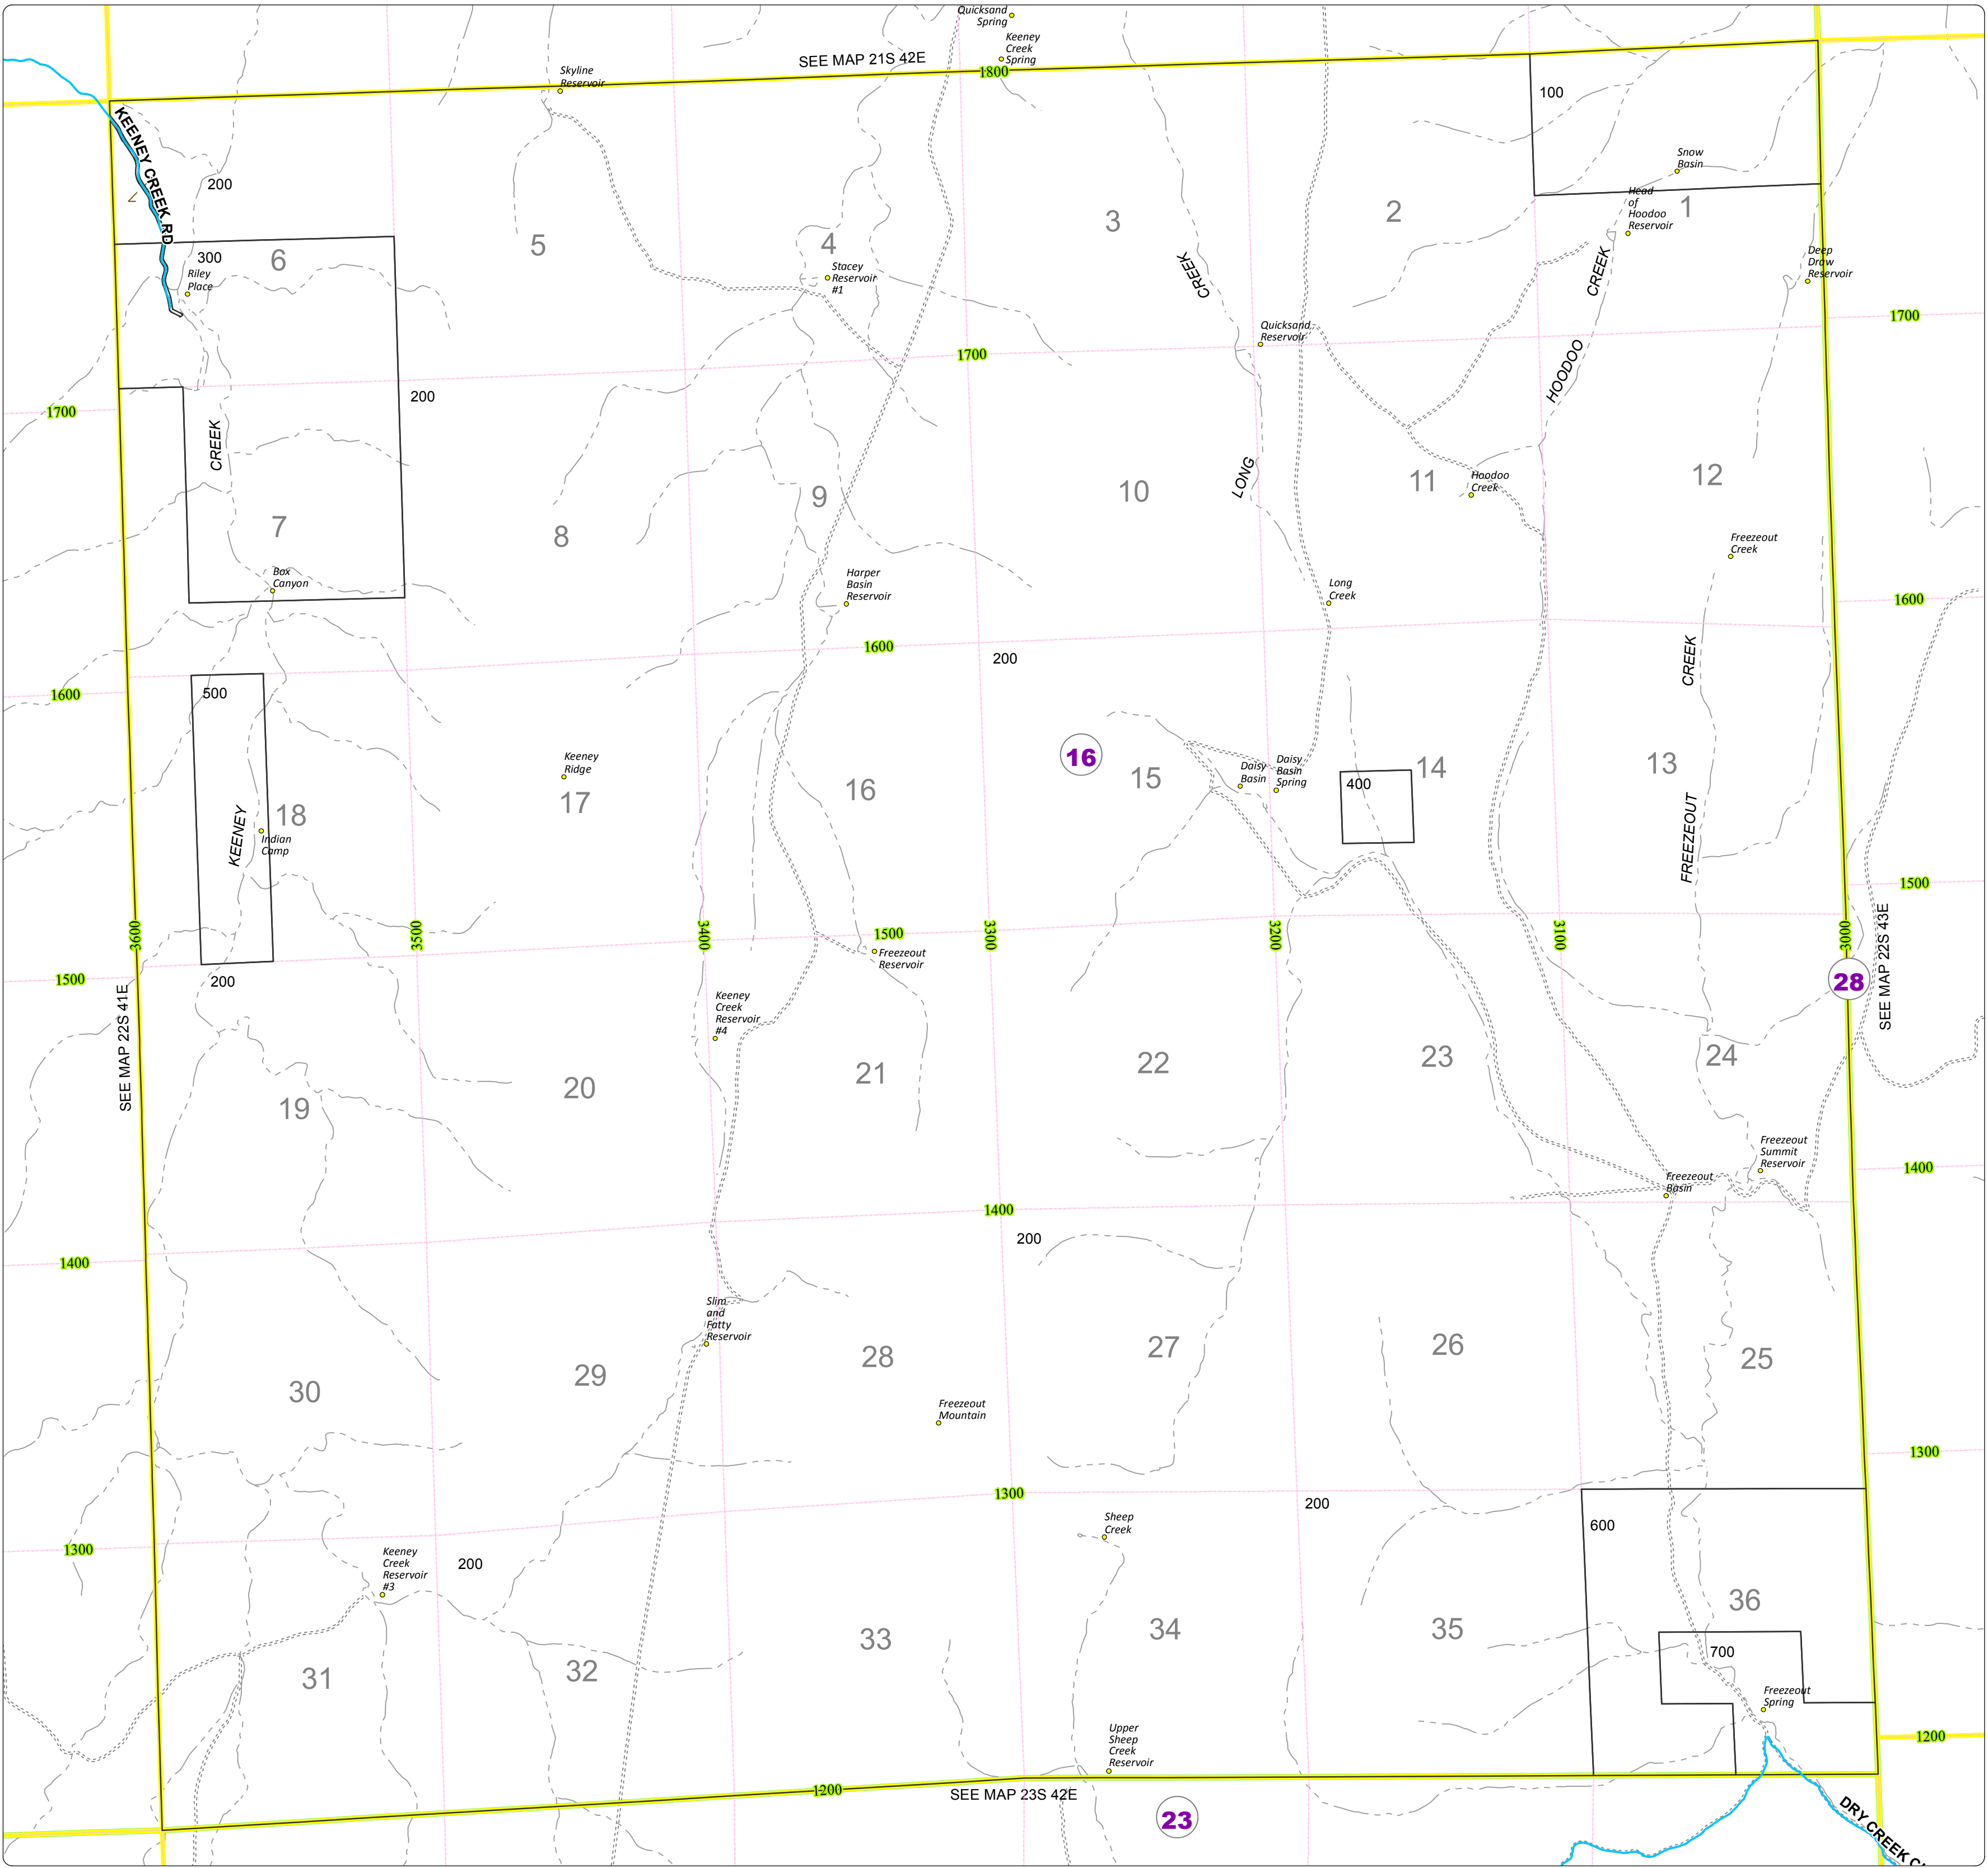

# Malheur County Address Map

- Legend
- MapNumberBoundary
  - TAX CODE AREA
  - 16 - Harper

**DISCLAIMER**  
This information is not intended for use as an address locator and it should be noted that not all county address will be found. Parcels containing multiple addresses may only display a single address as recorded in the Assessor's database. This public information should be accepted and used by the recipient with the understanding that the data received from multiple sources was developed and collected for assessment purpose only.

## 22S42E