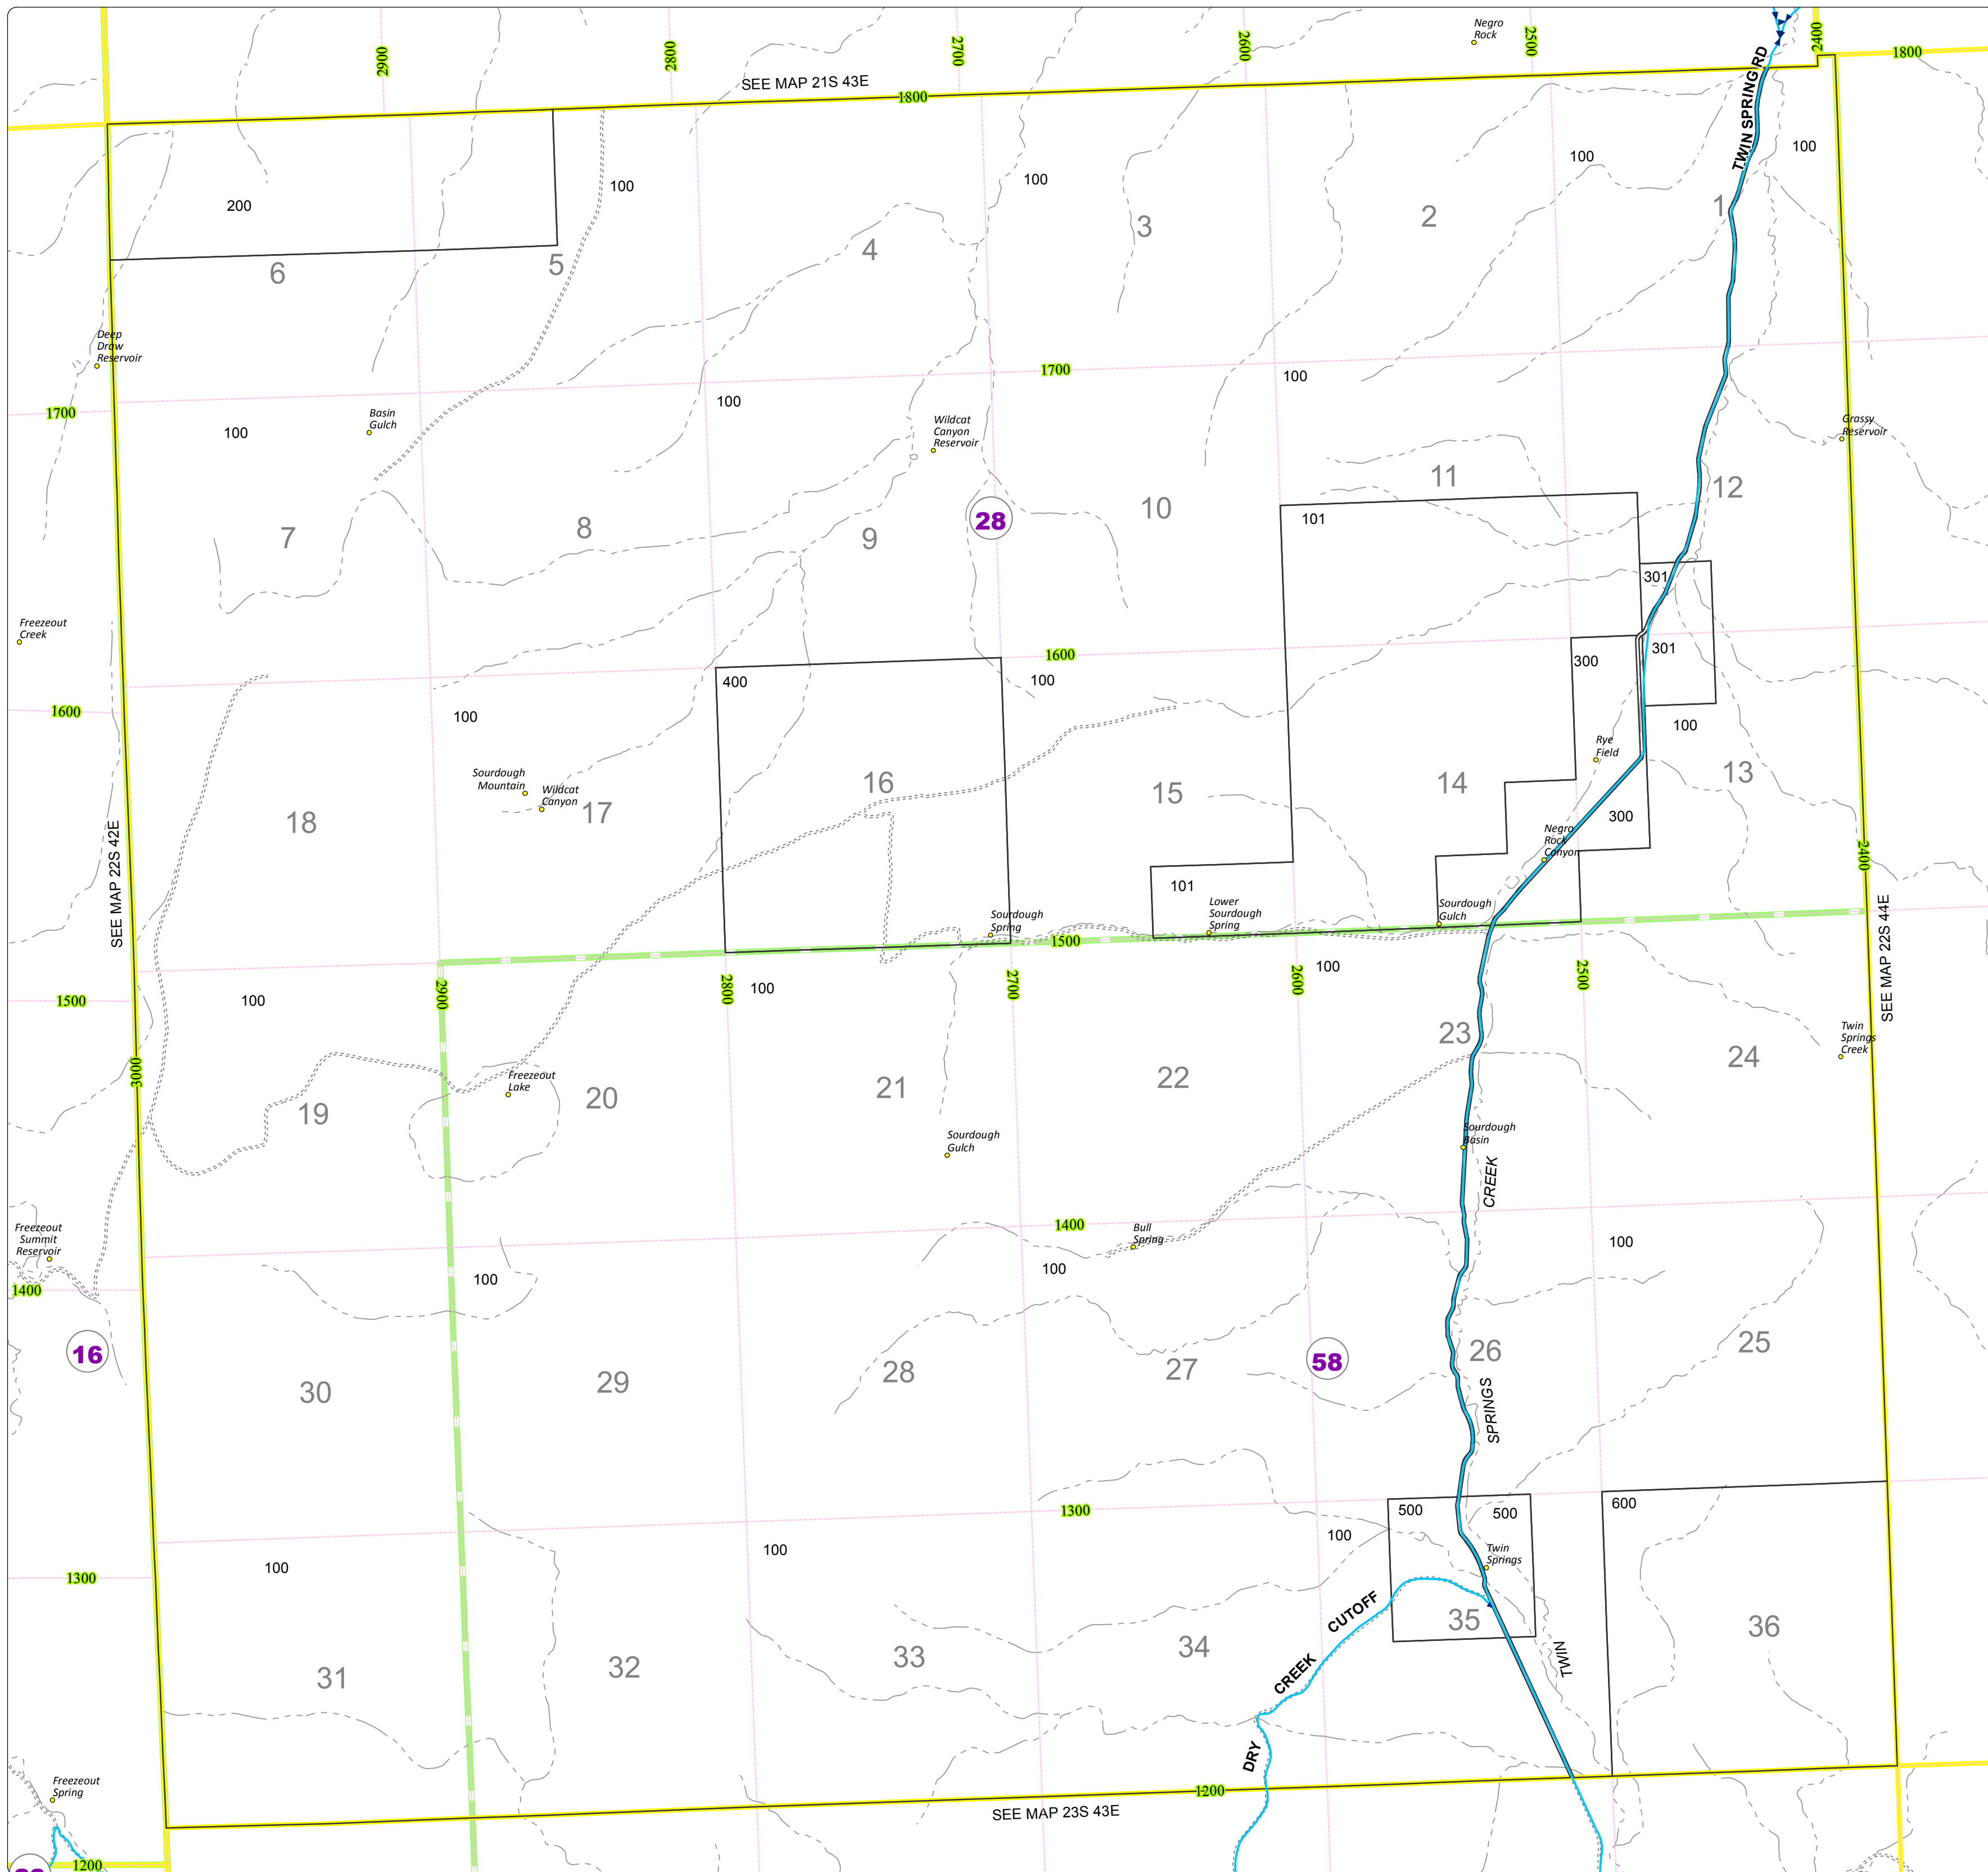

Malheur County Address Map

- Legend
- MapNumberBoundary
 - TAX CODE AREA**
 - 28 - West of Adrian
 - 58 - Road District #2

DISCLAIMER
 This information is not intended for use as an address locator and it should be noted that not all county address will be found. Parcels containing multiple addresses may only display a single address as recorded in the Assessor's database. This public information should be accepted and used by the recipient with the understanding that the data received from multiple sources was developed and collected for **assessment purpose only**.