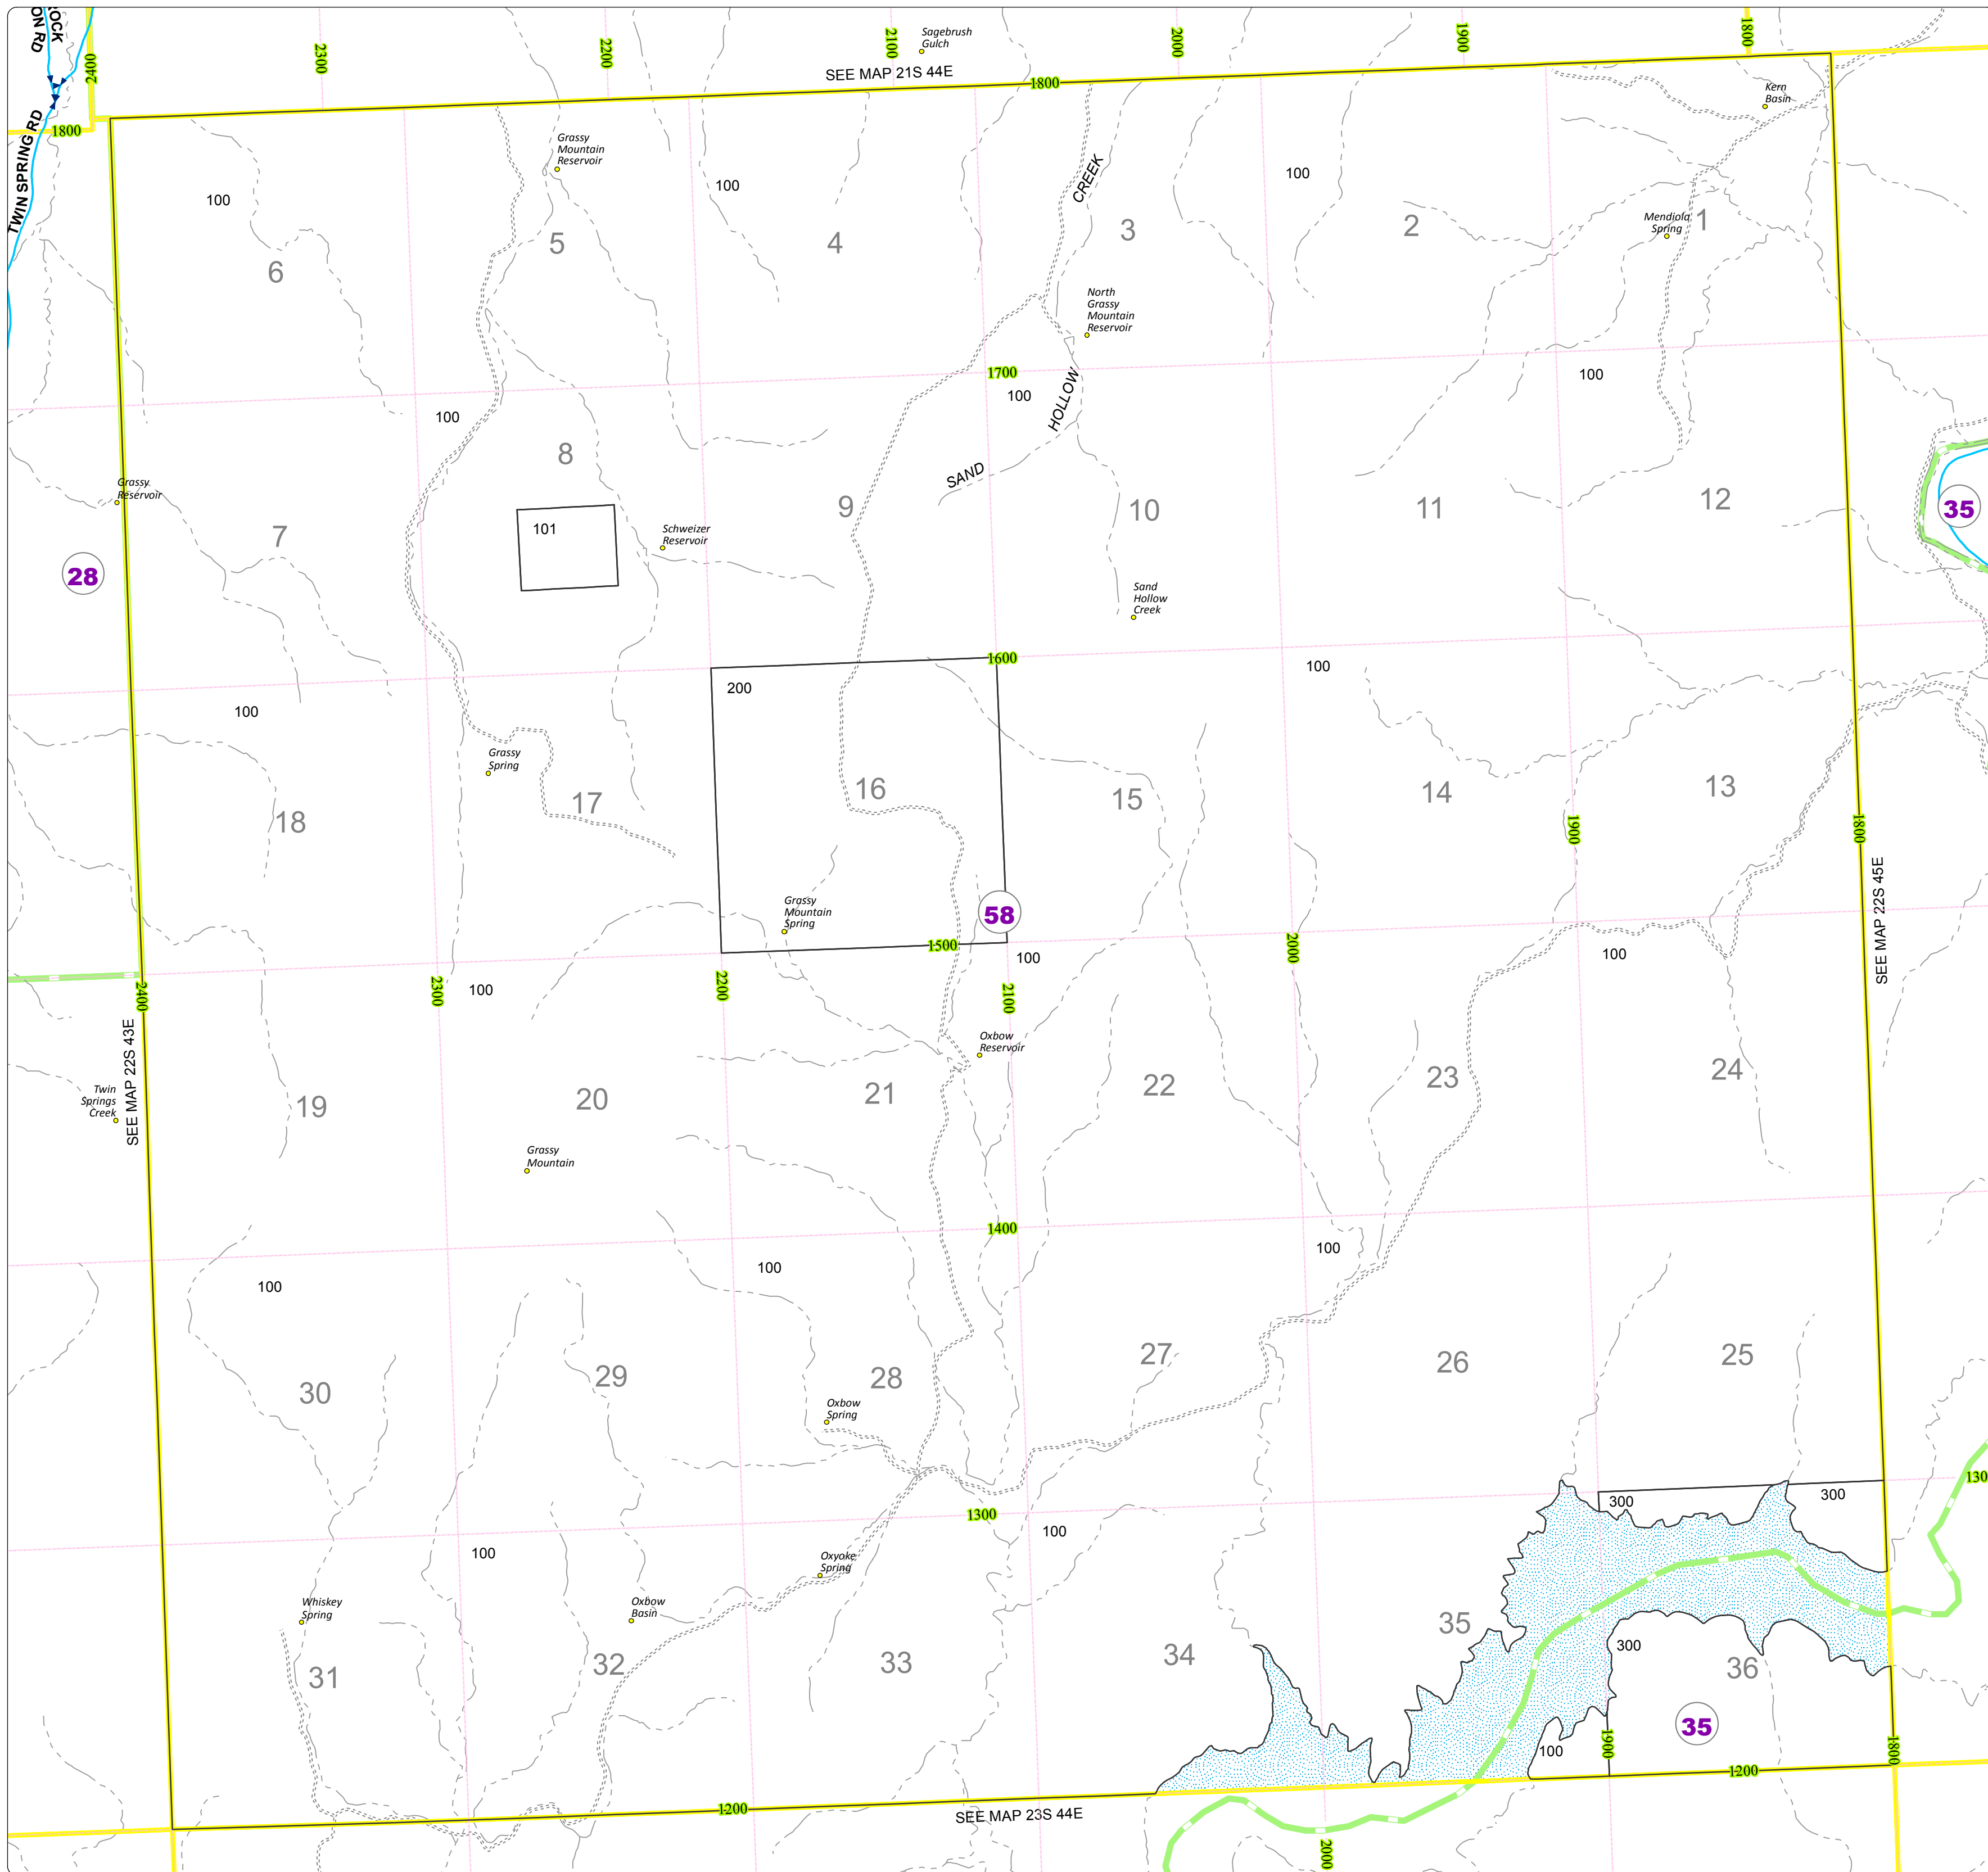

Malheur County Address Map

- Legend
- MapNumberBoundary
 - TAX CODE AREA**
 - 35 - Big Bend
 - 58 - Road District #2

DISCLAIMER
This information is not intended for use as an address locator and it should be noted that not all county address will be found. Parcels containing multiple addresses may only display a single address as recorded in the Assessor's database. This public information should be accepted and used by the recipient with the understanding that the data received from multiple sources was developed and collected for **assessment purpose only**.