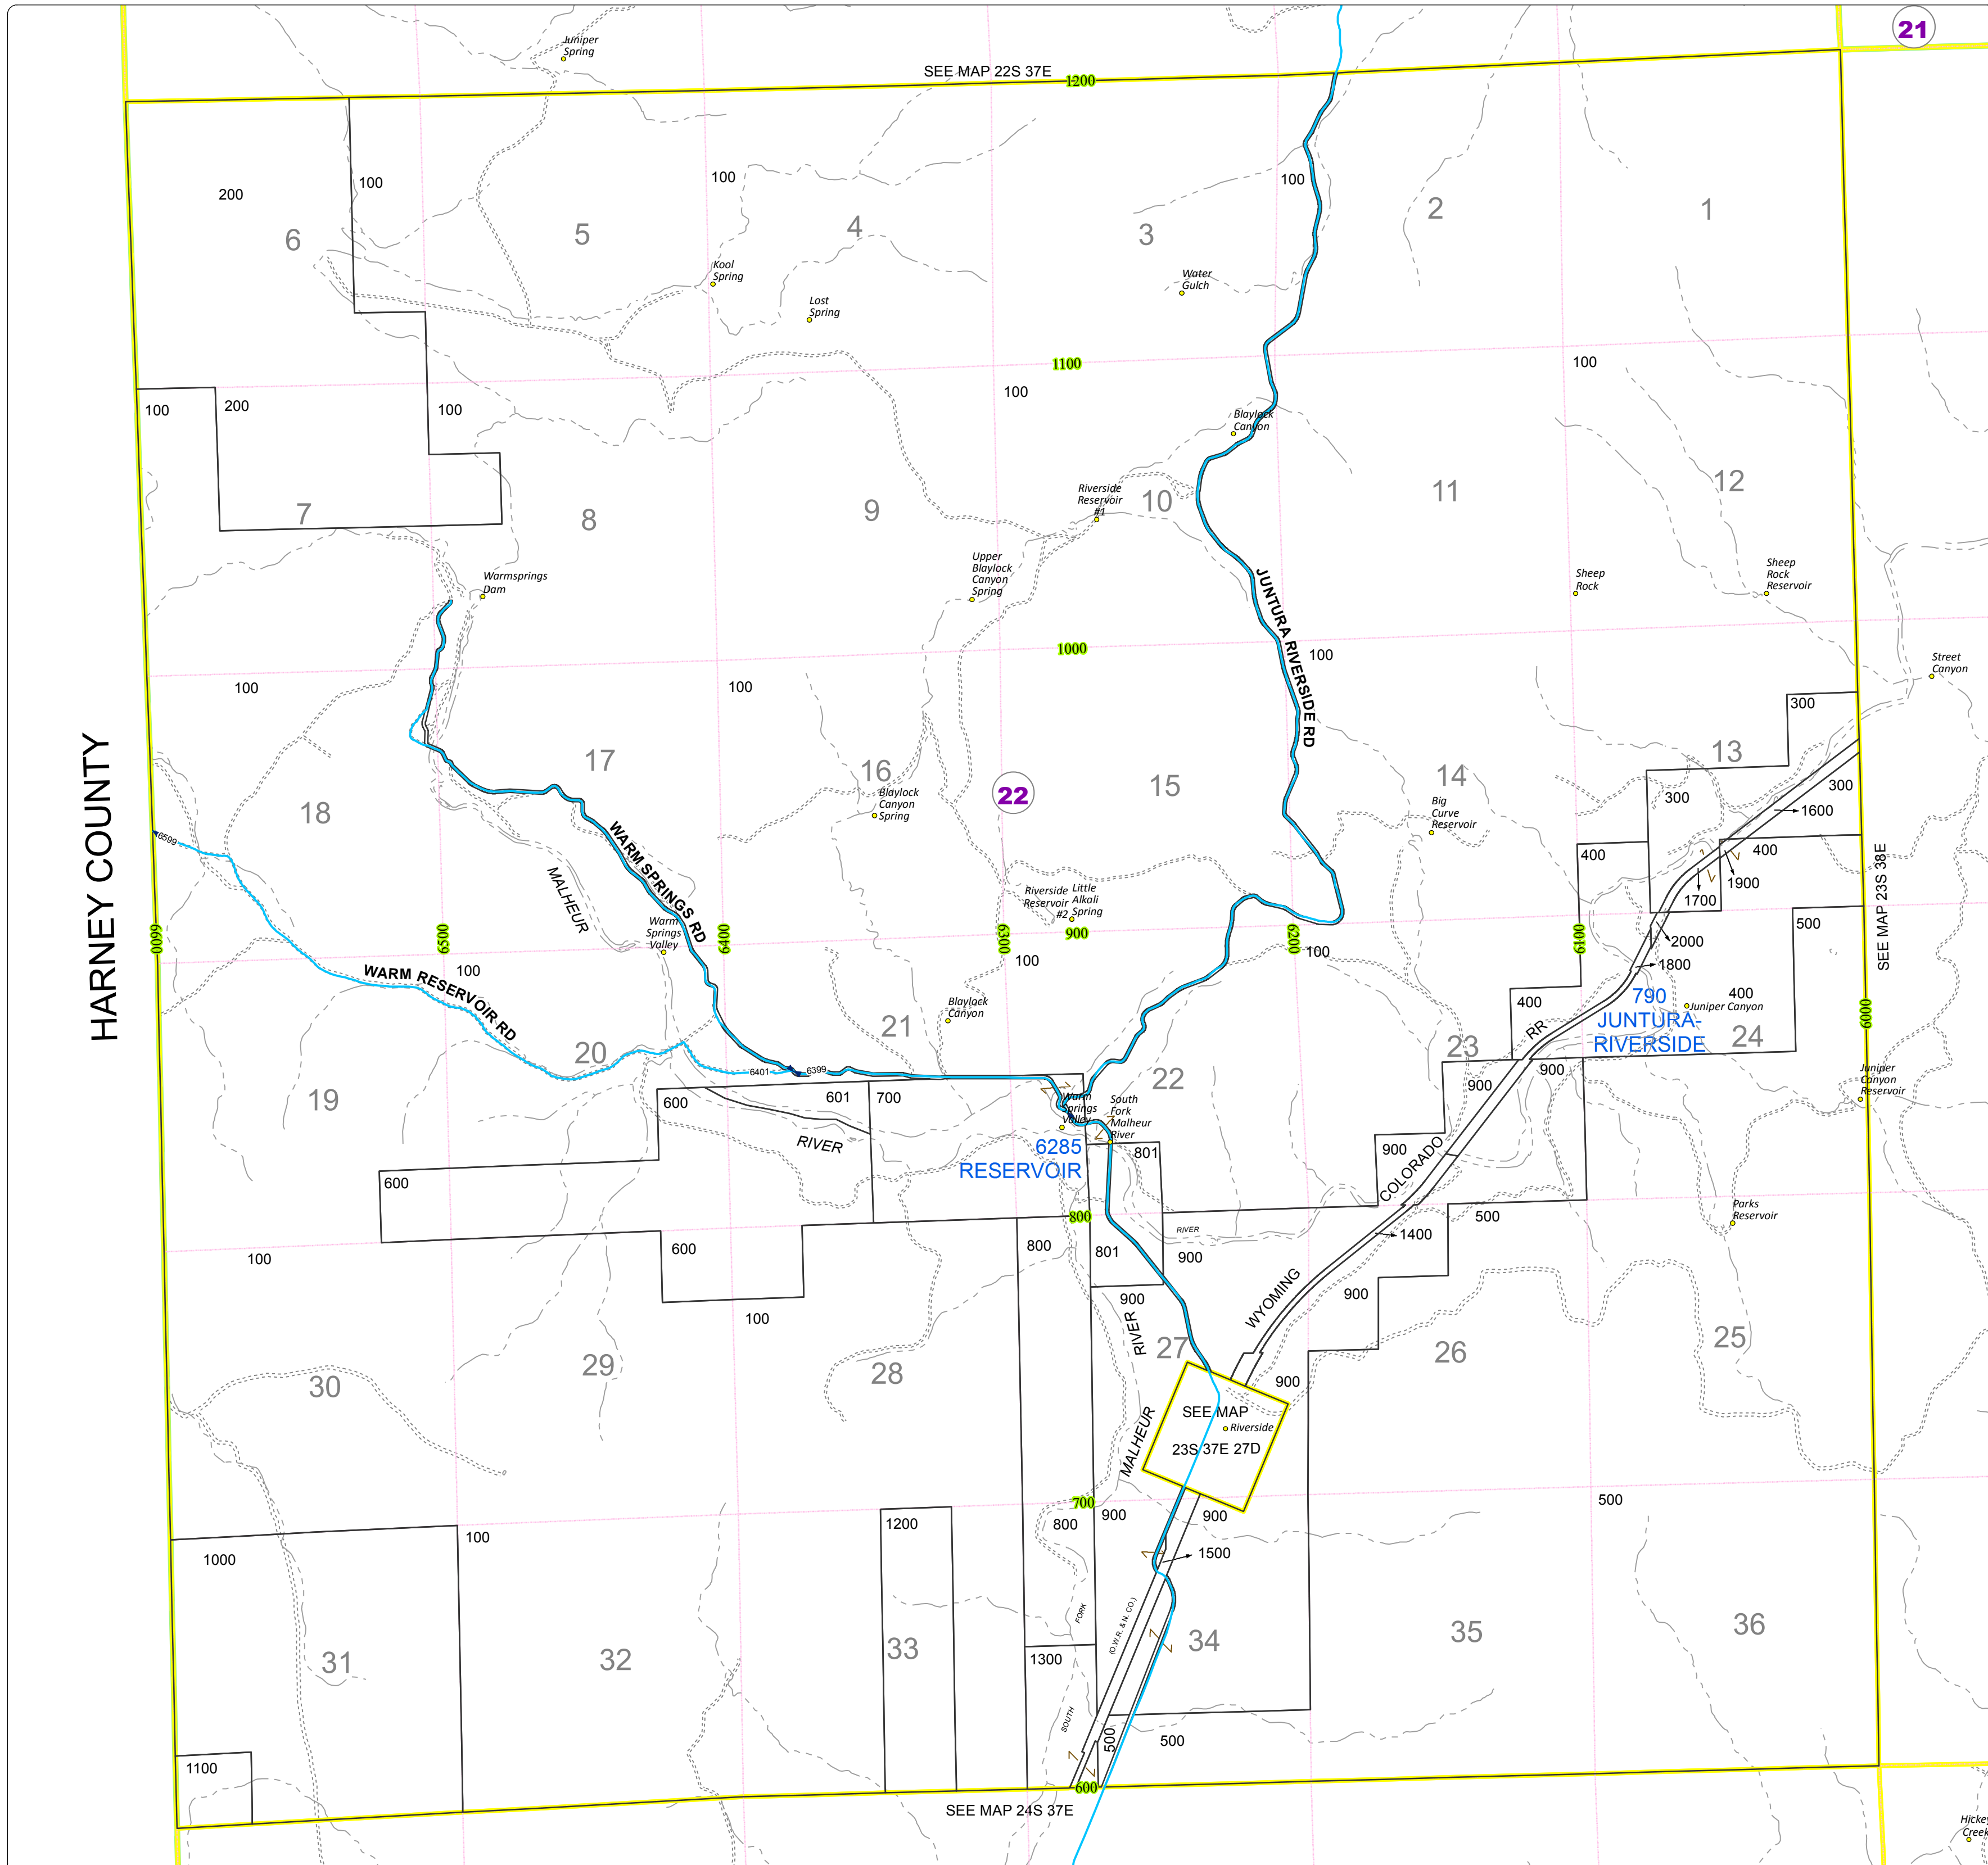

Malheur County Address Map

- Legend
- MapNumberBoundary
 - TAX CODE AREA**
 - 22 - Juntura-Riverside

DISCLAIMER
 This information is not intended for use as an address locator and it should be noted that not all county address will be found. Parcels containing multiple addresses may only display a single address as recorded in the Assessor's database. This public information should be accepted and used by the recipient with the understanding that the data received from multiple sources was developed and collected for assessment purpose only.