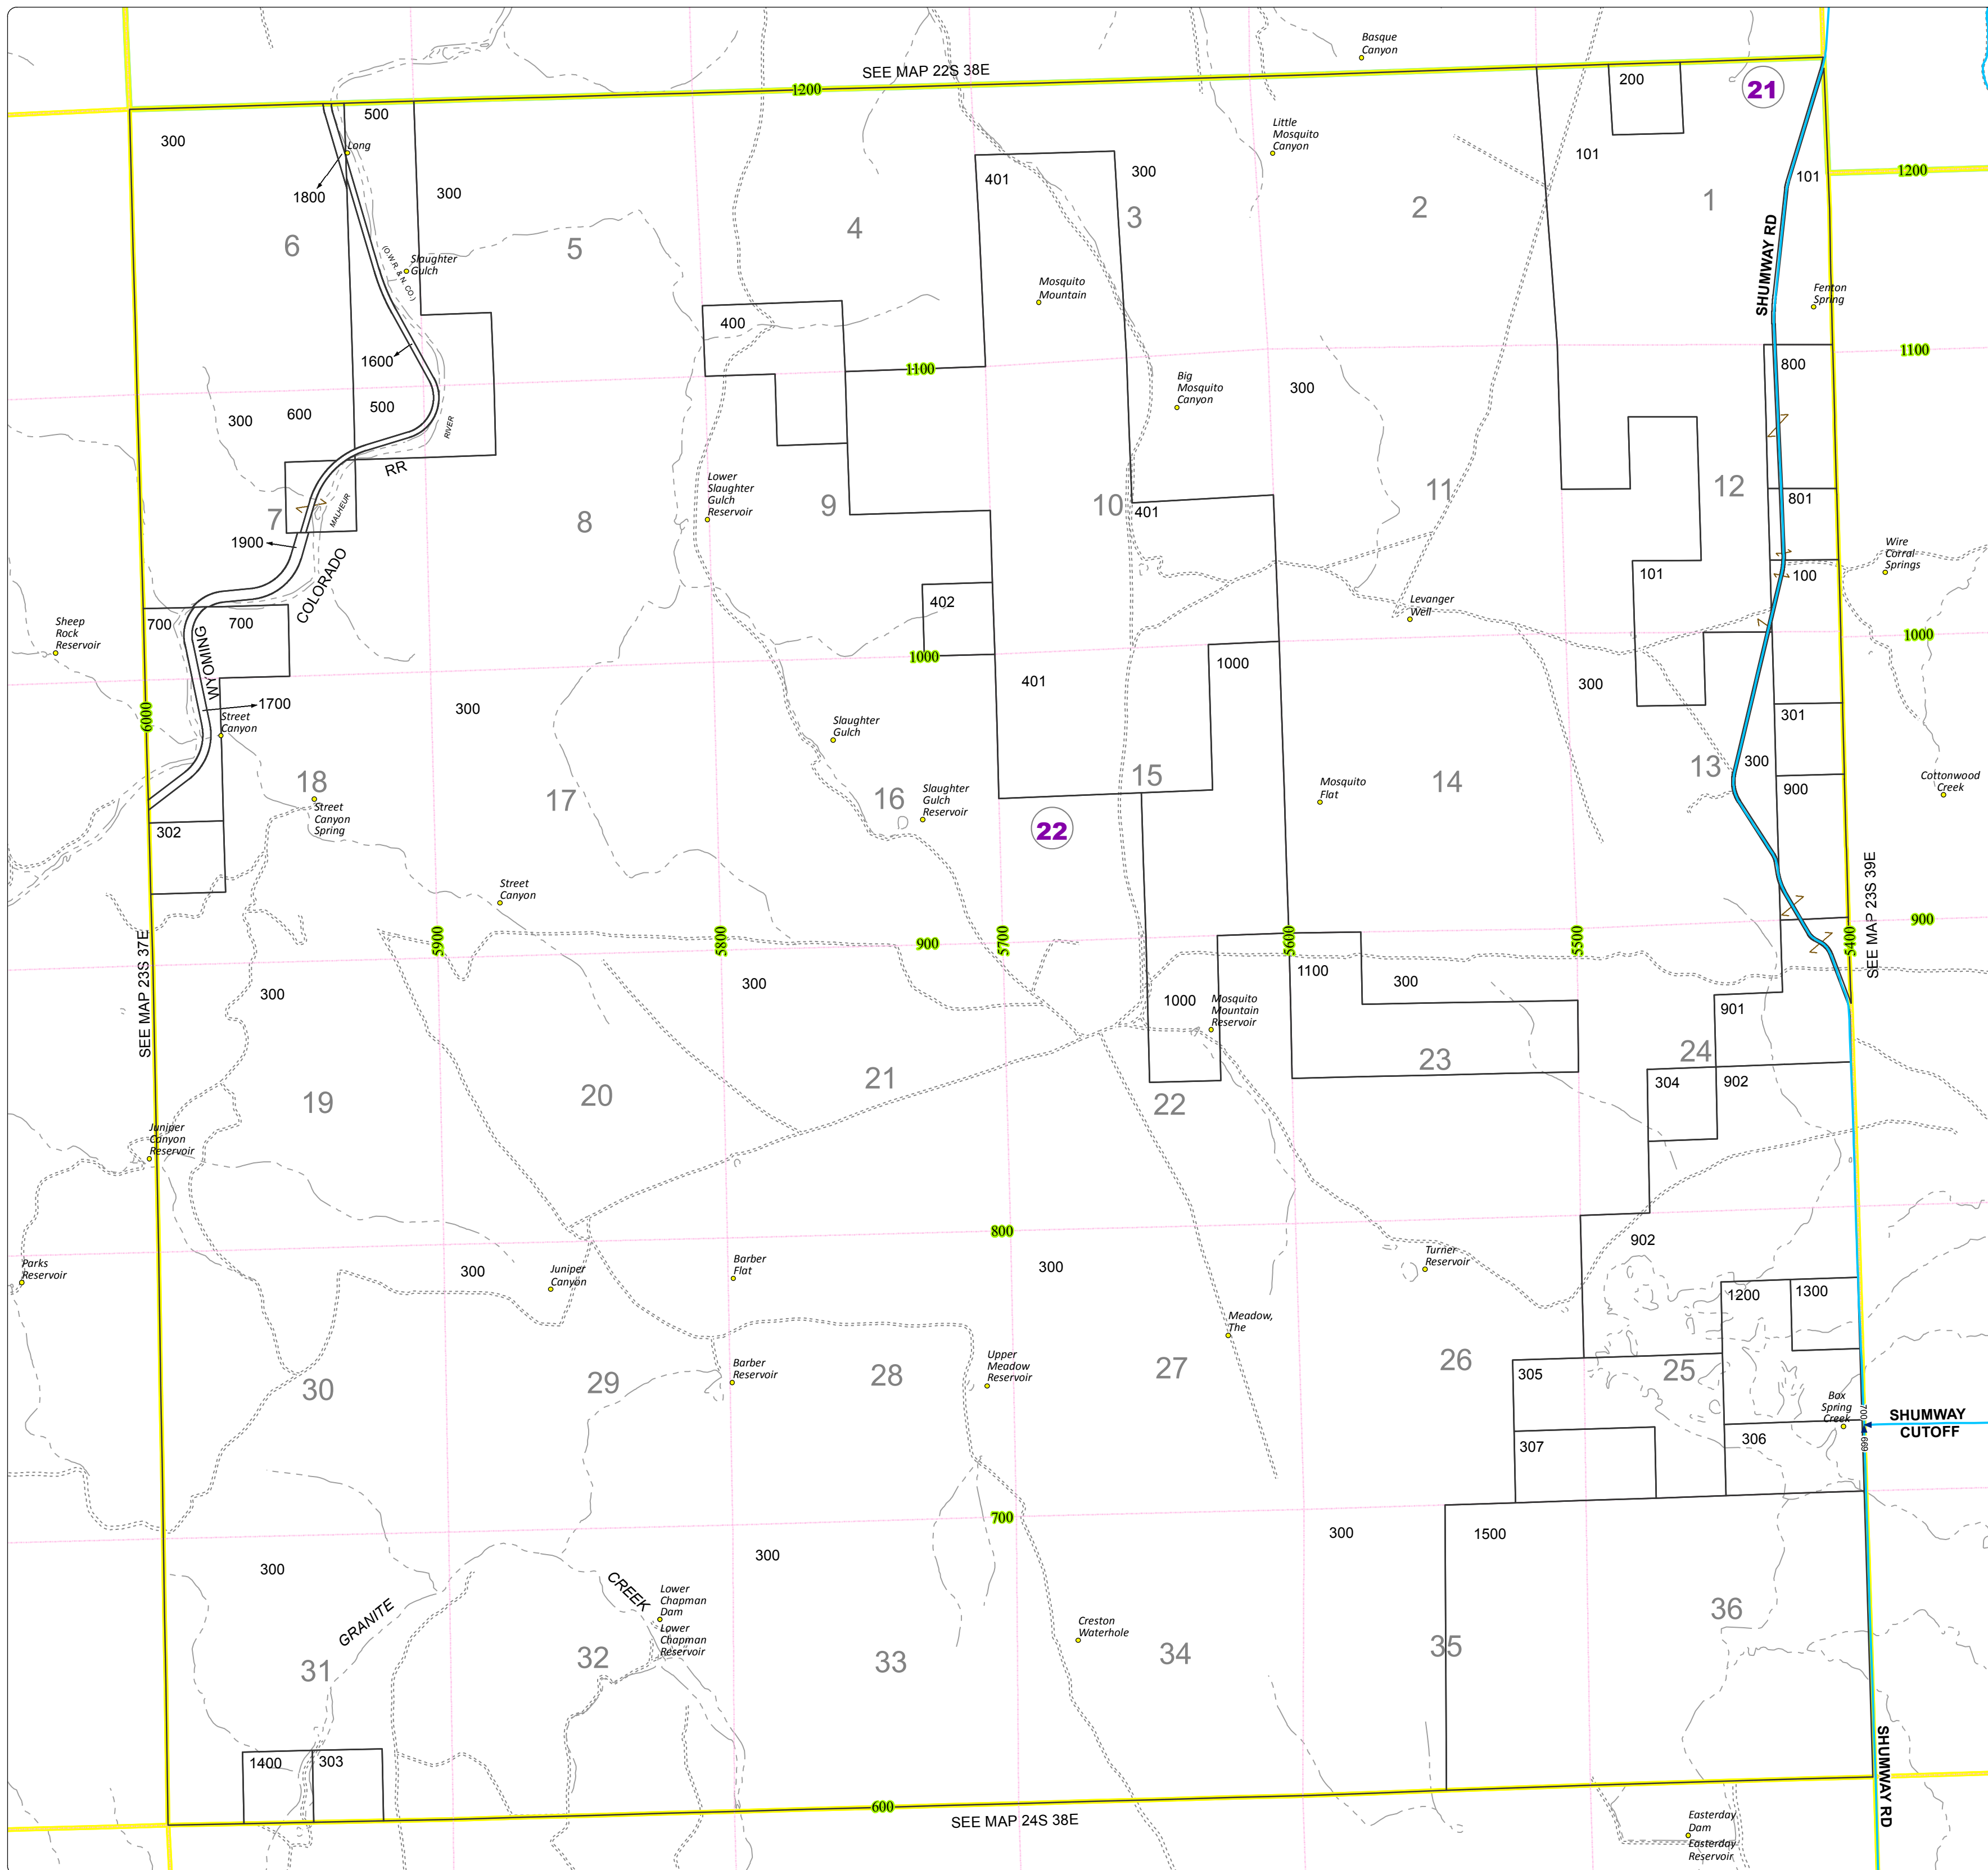

Malheur County Address Map

- Legend
- MapNumberBoundary
 - TAX CODE AREA**
 - 22 - Juntura-Riverside

DISCLAIMER
This information is not intended for use as an address locator and it should be noted that not all county address information will be found. Parcels containing multiple addresses may only display a single address as recorded in the Assessor's database. This public information should be accepted and used by the recipient with the understanding that the data received from multiple sources was developed and collected for **assessment purpose only**.