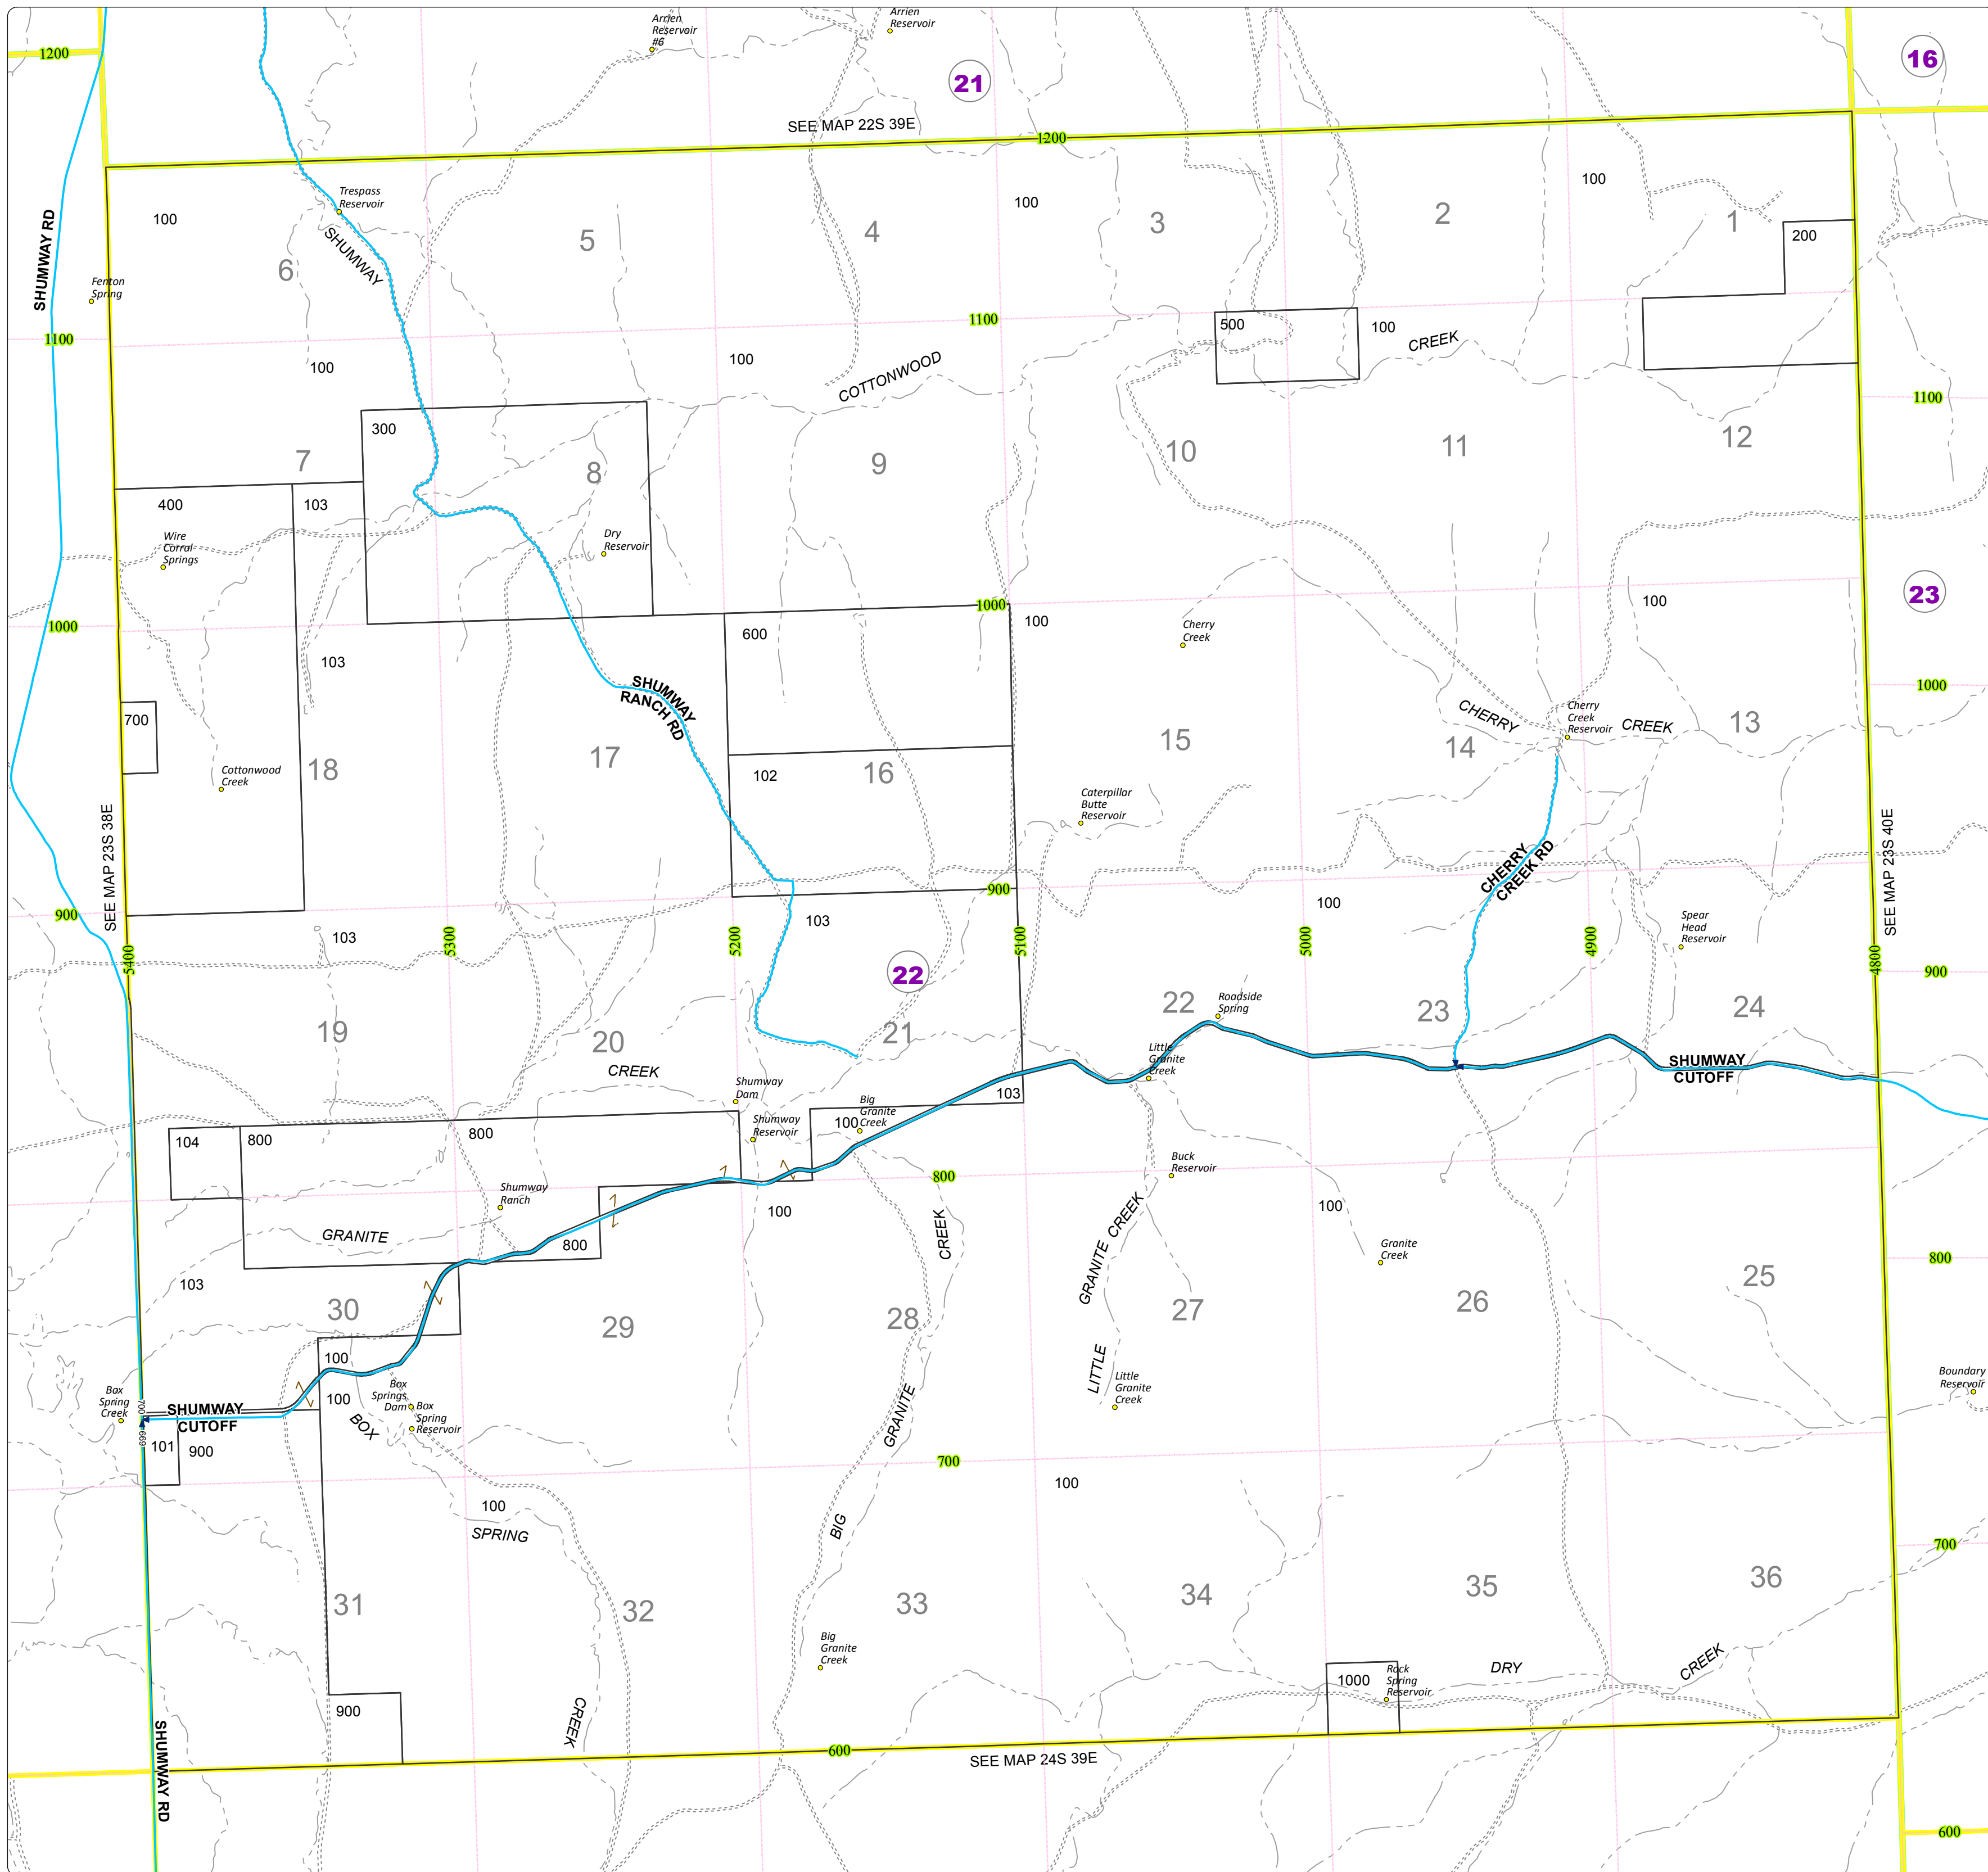

Malheur County Address Map

- Legend
- MapNumberBoundary
 - TAX CODE AREA**
 - 22 - Juntura-Riverside

DISCLAIMER
 This information is not intended for use as an address locator and it should be noted that not all county address will be found. Parcels containing multiple addresses may only display a single address as recorded in the Assessor's database. This public information should be accepted and used by the recipient with the understanding that the data received from multiple sources was developed and collected for assessment purpose only.

GL2016

23S39E