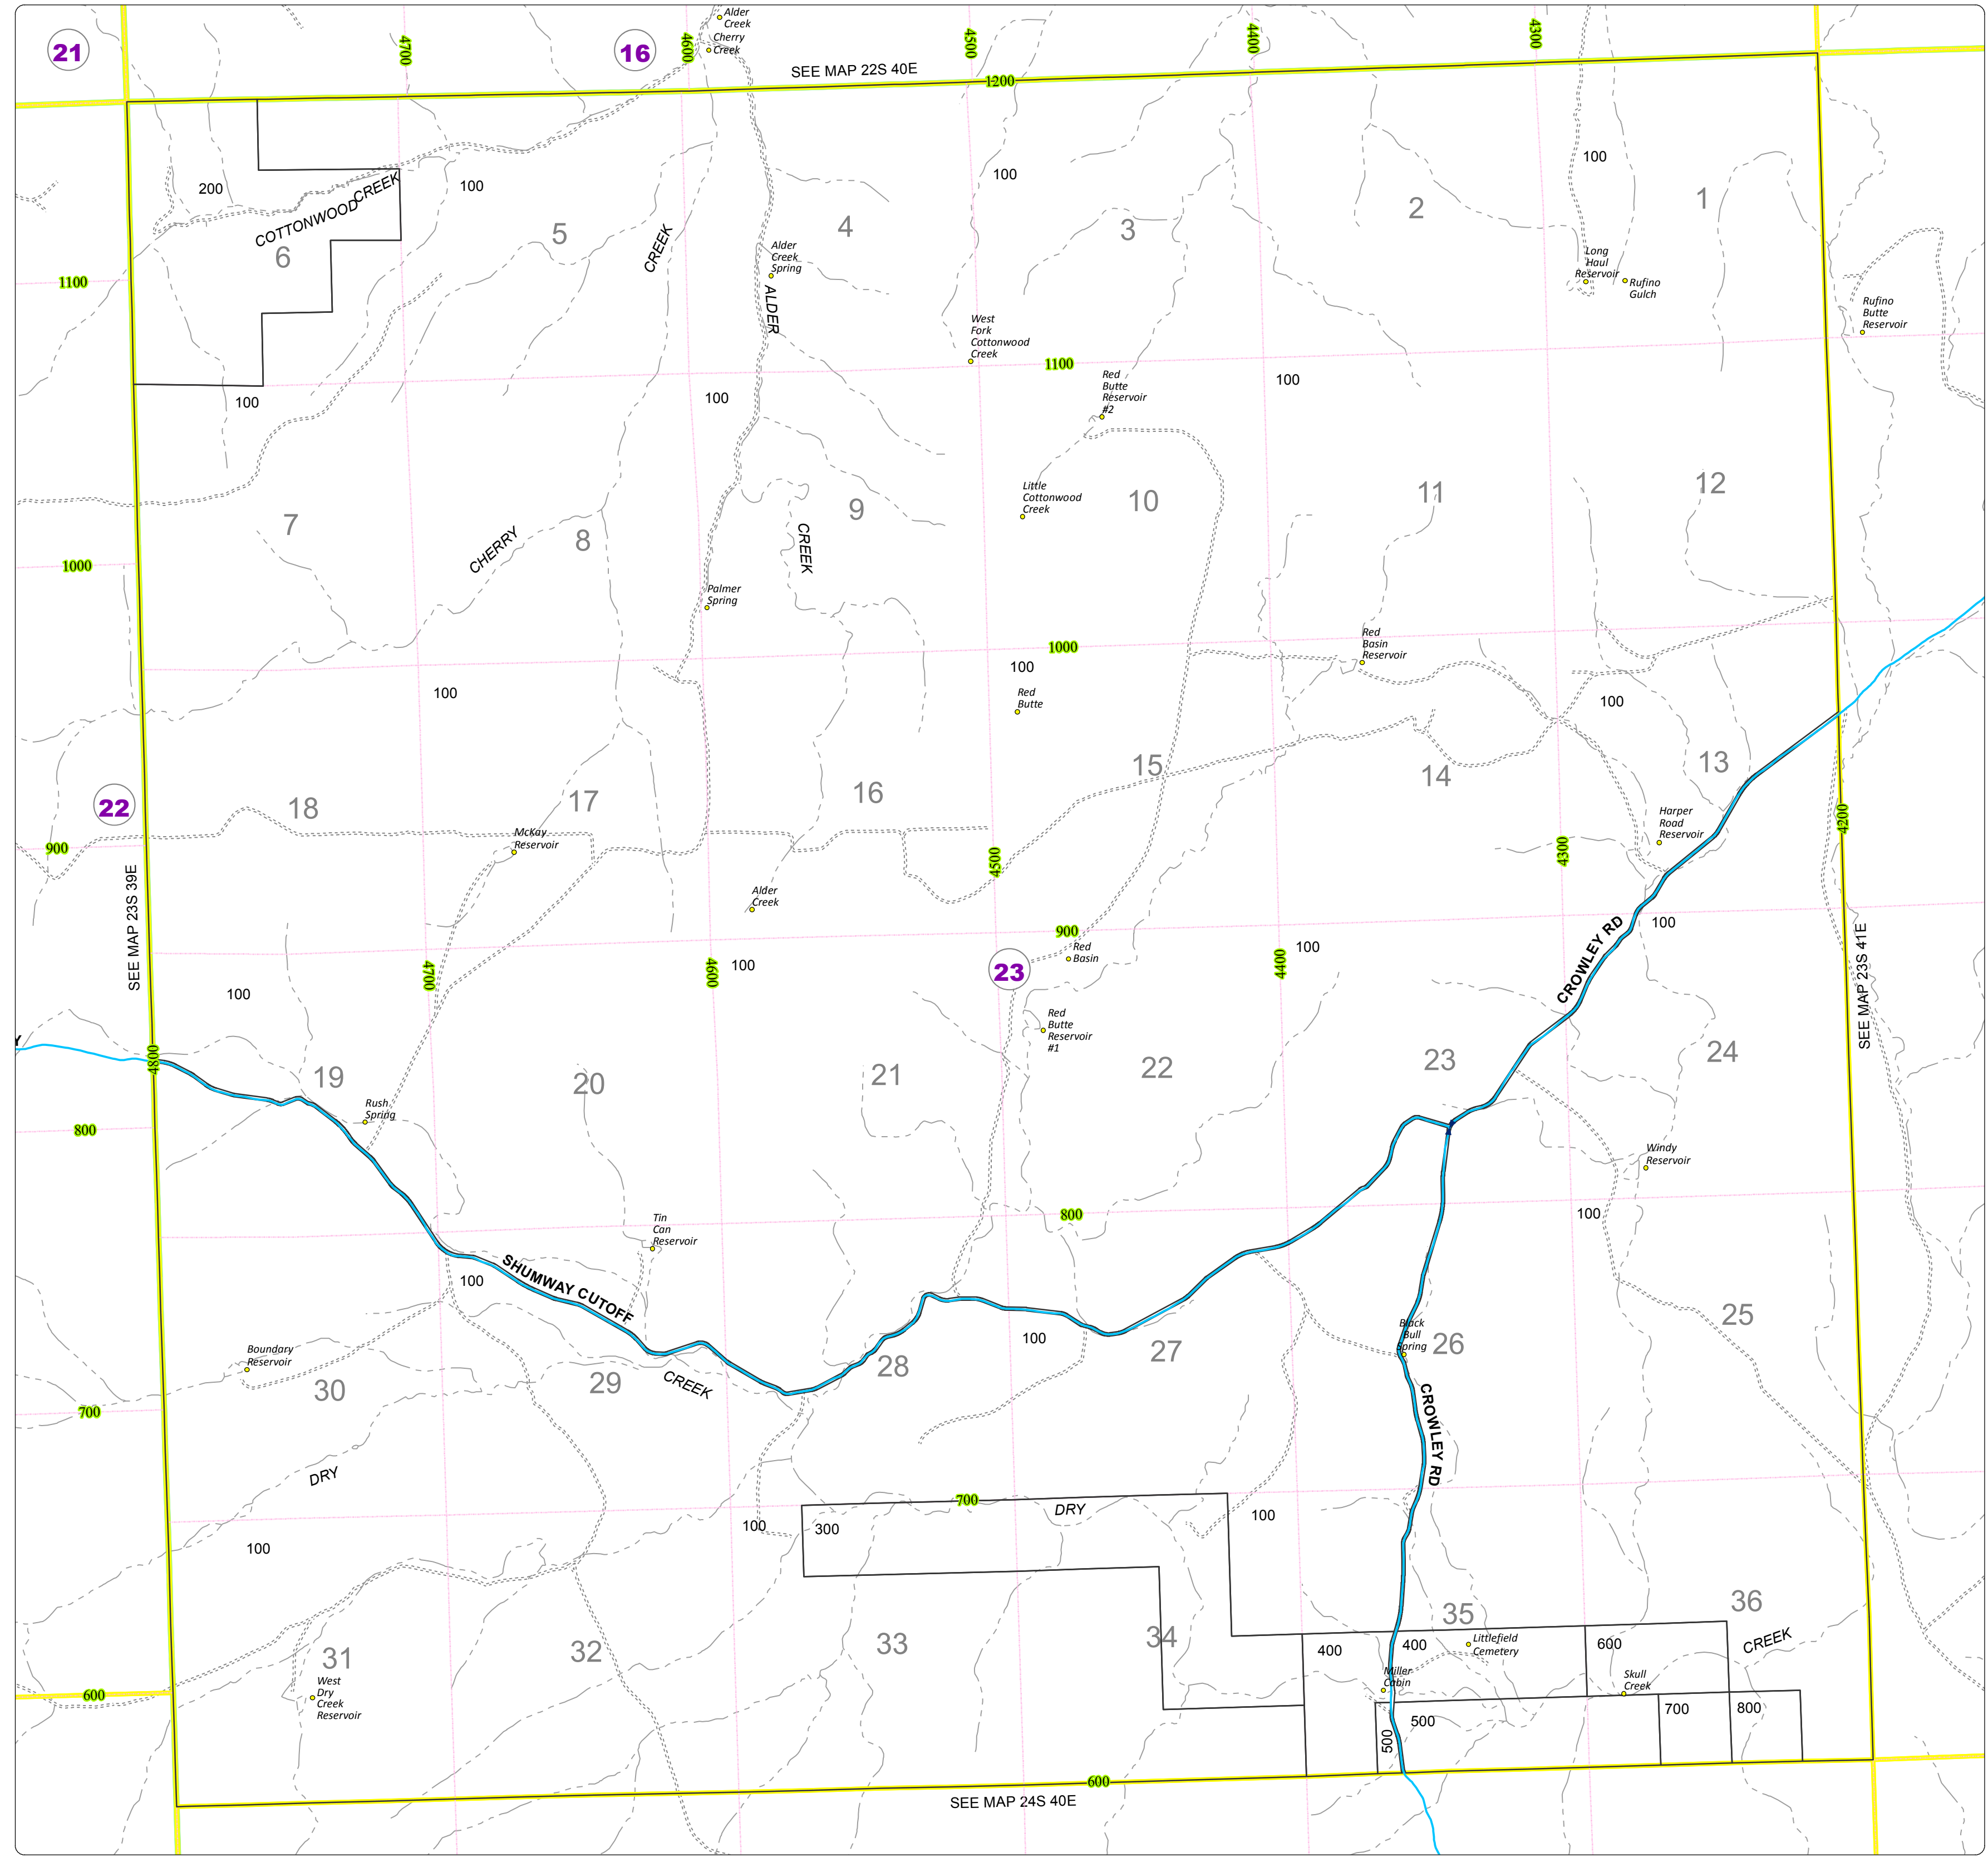

Malheur County Address Map

- Legend
- MapNumberBoundary
 - TAX CODE AREA
 - 23 - Juntura-Harney

DISCLAIMER
This information is not intended for use as an address locator and it should be noted that not all county address will be found. Parcels containing multiple addresses may only display a single address as recorded in the Assessor's database. This public information should be accepted and used by the recipient with the understanding that the data received from multiple sources was developed and collected for **assessment purpose only**.