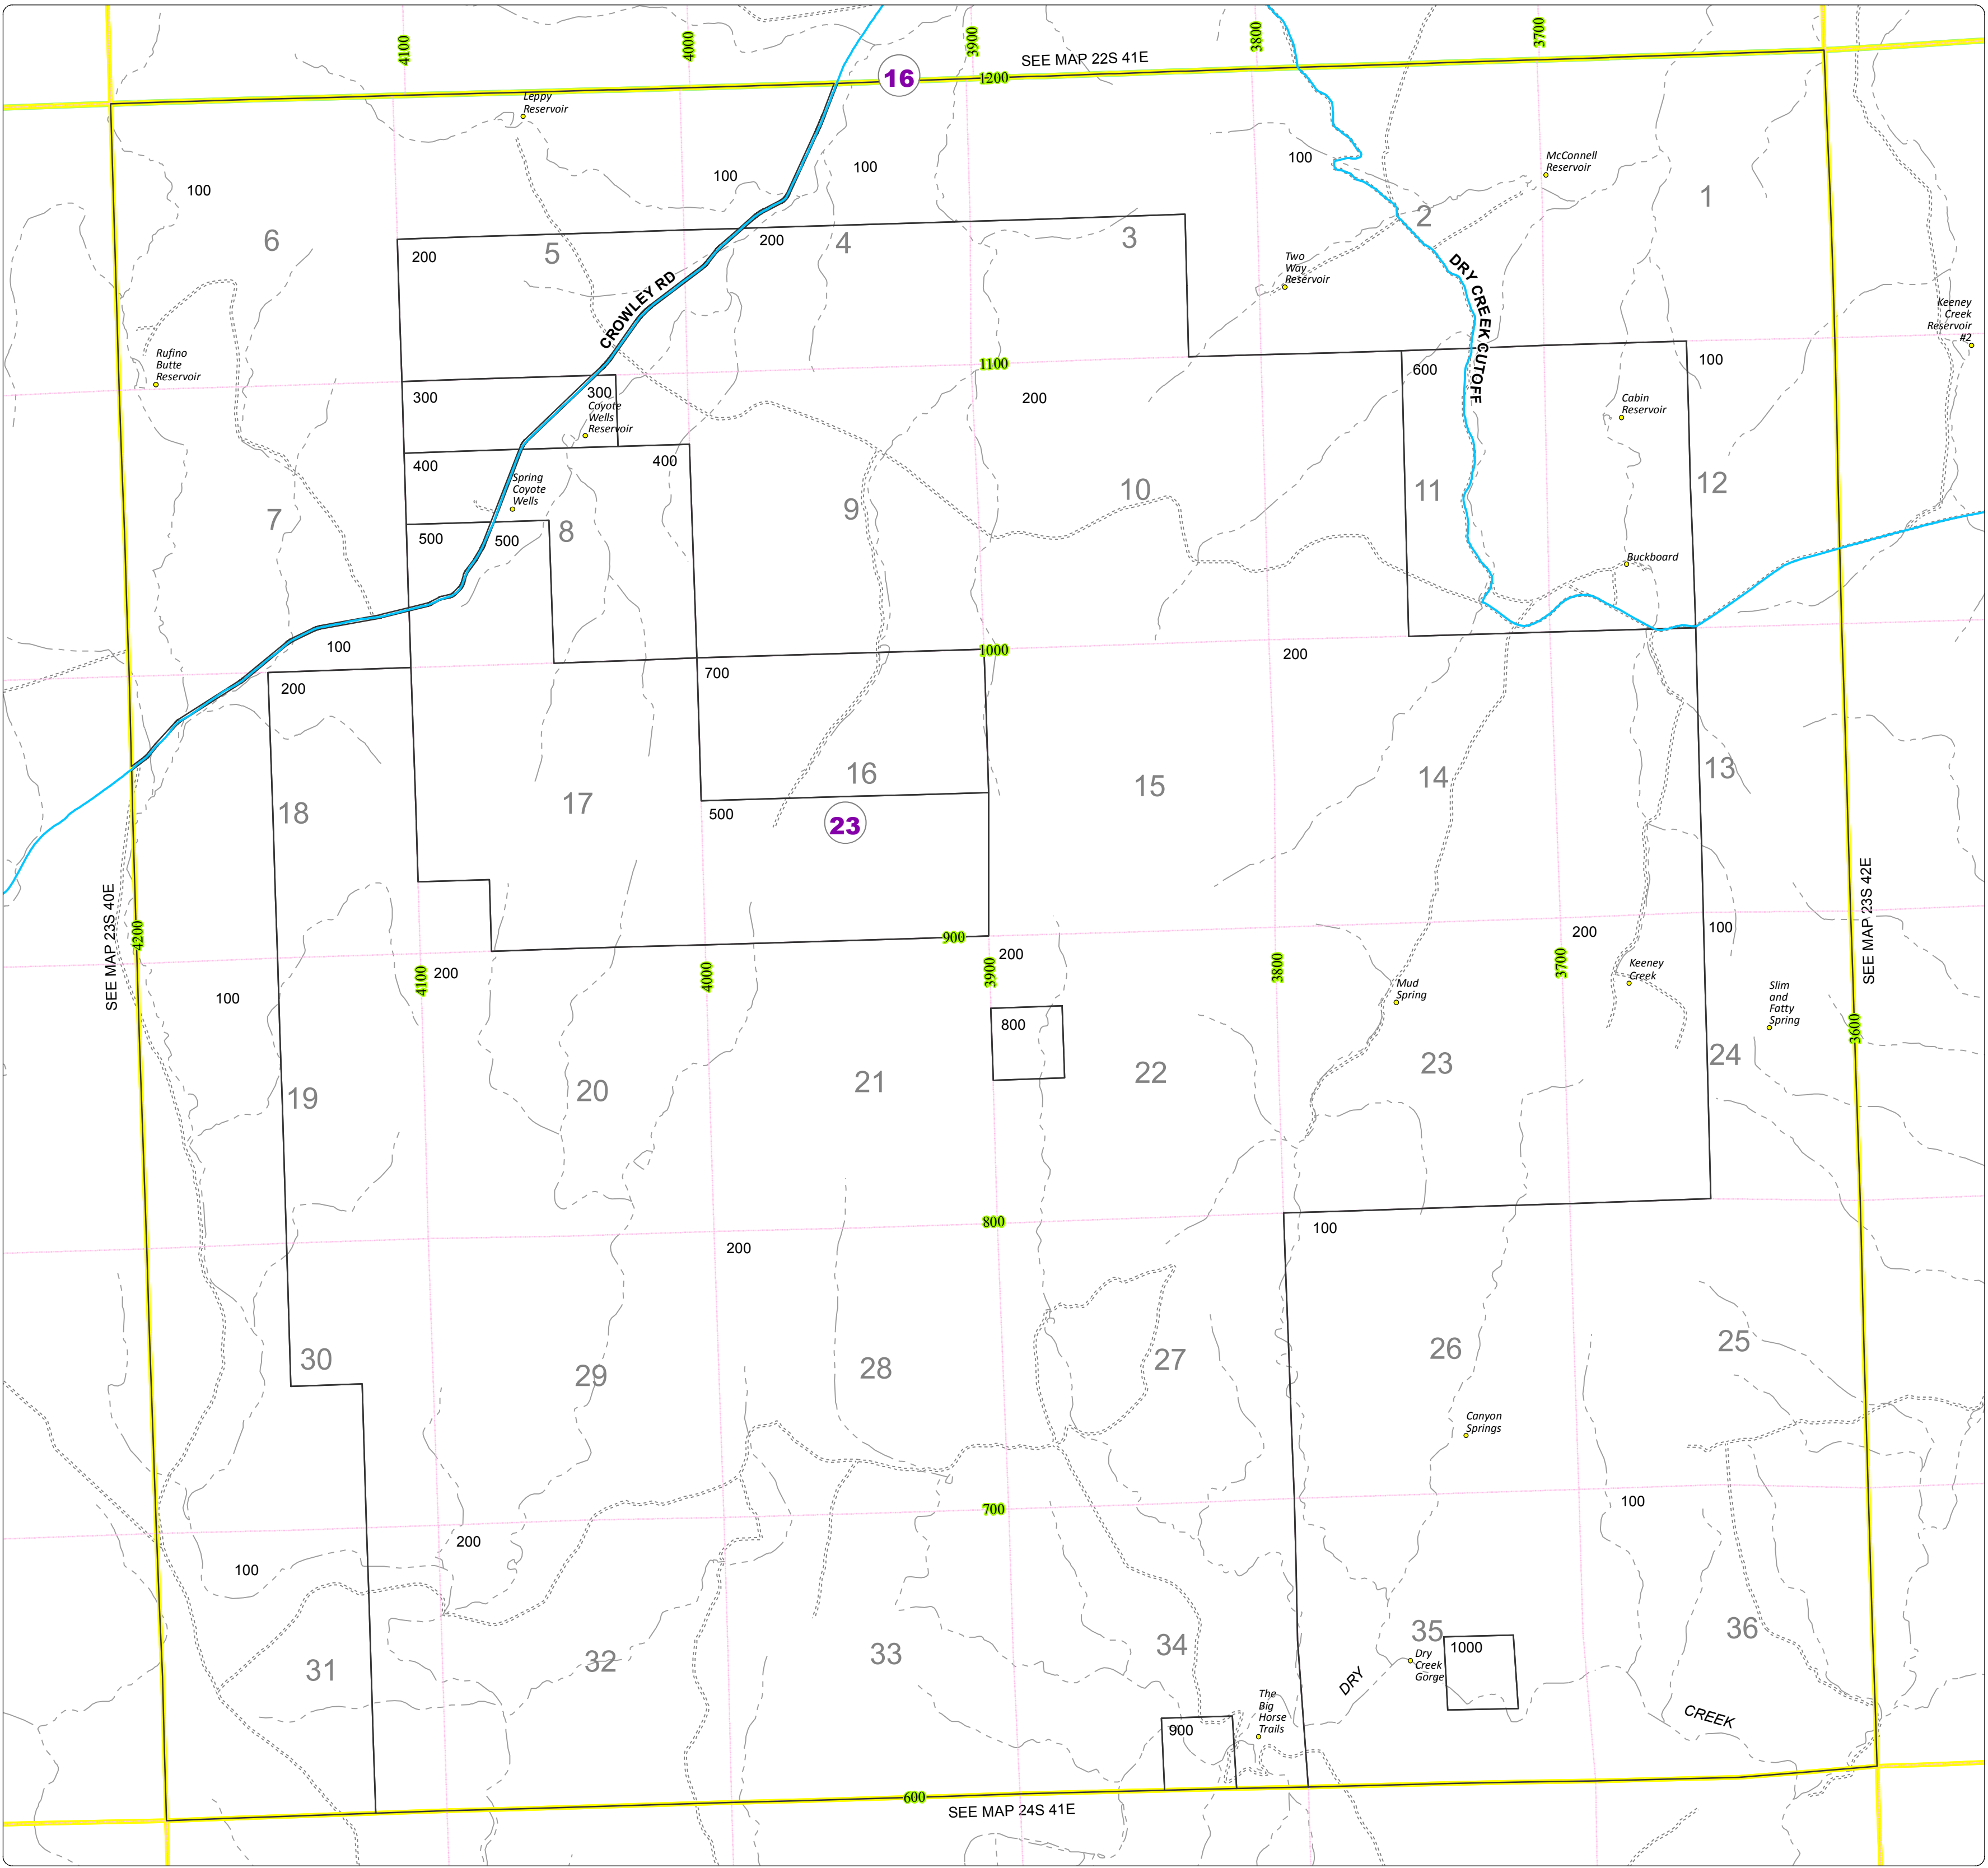

Malheur County Address Map

- Legend
- MapNumberBoundary
 - TAX CODE AREA**
 - 23 - Juntura-Harney

DISCLAIMER
 This information is not intended for use as an address locator and it should be noted that not all county address will be found. Parcels containing multiple addresses may only display a single address as recorded in the Assessor's database. This public information should be accepted and used by the recipient with the understanding that the data received from multiple sources was developed and collected for assessment purpose only.

GL2016

23S41E