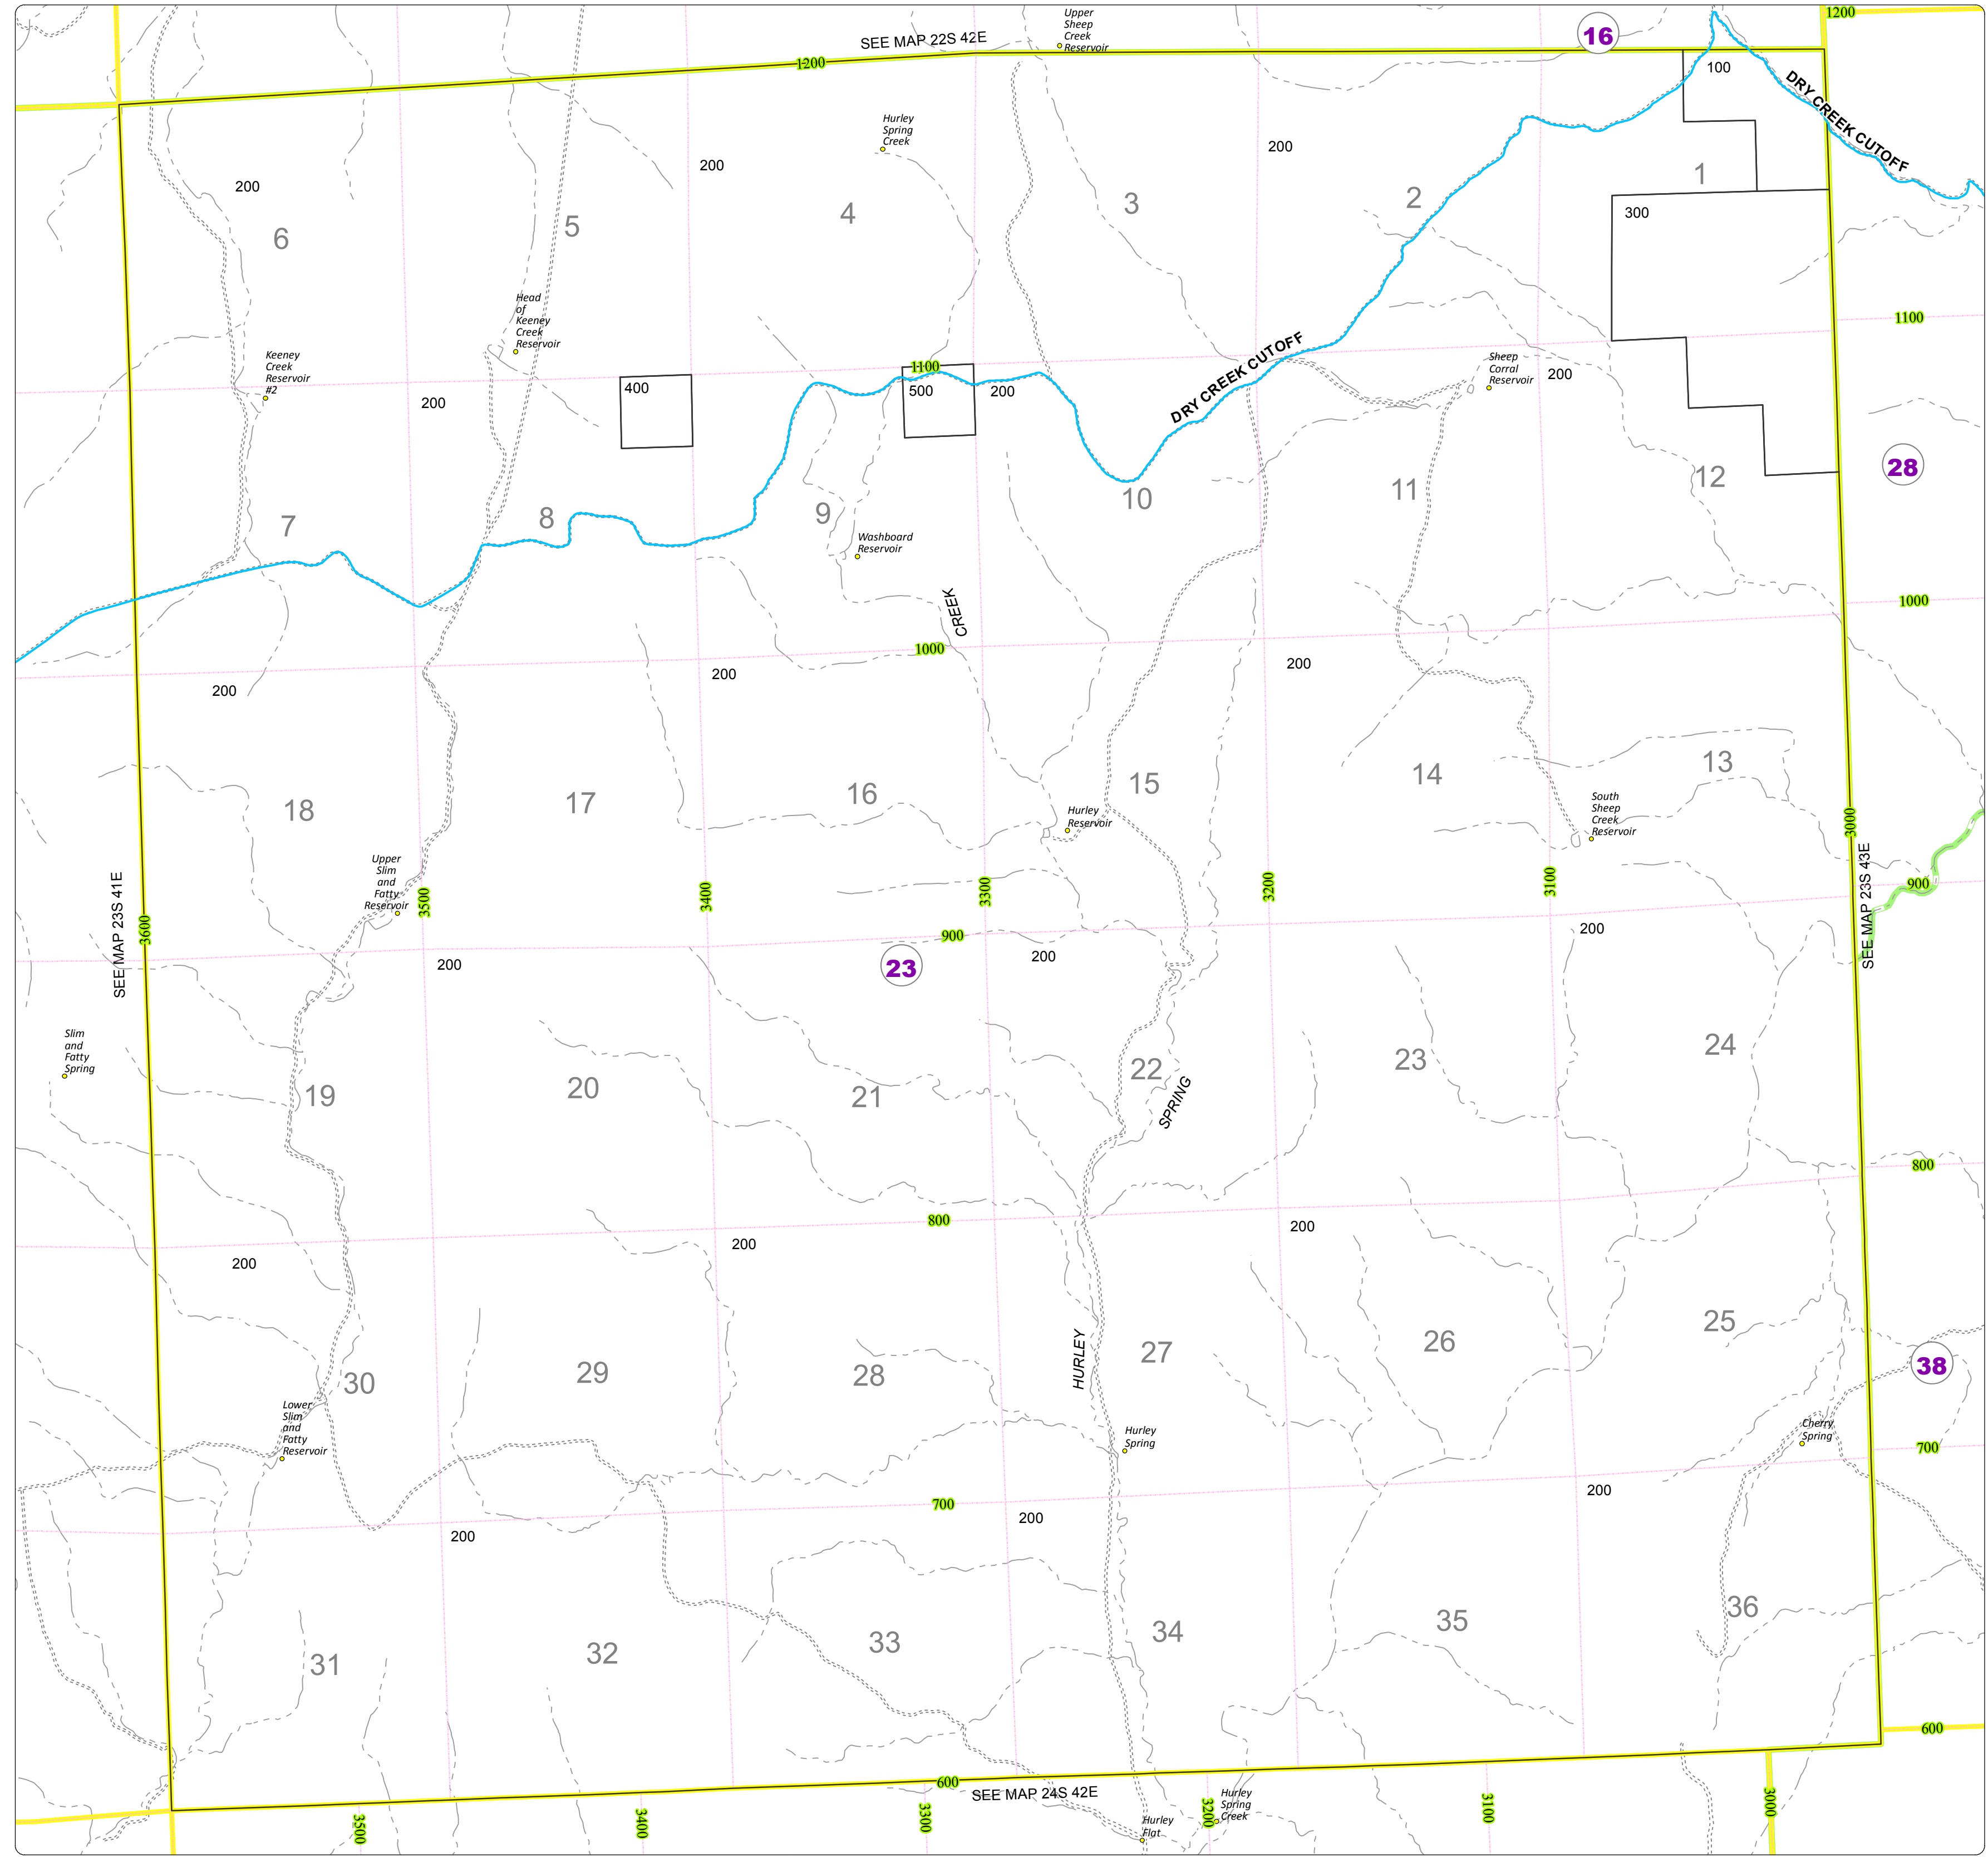

# Malheur County Address Map

- Legend
- MapNumberBoundary
  - TAX CODE AREA
  - 23 - Juntura-Harney

**DISCLAIMER**  
This information is not intended for use as an address locator and it should be noted that not all county address will be found. Parcels containing multiple addresses may only display a single address as recorded in the Assessor's database. This public information should be accepted and used by the recipient with the understanding that the data received from multiple sources was developed and collected for assessment purpose only.

## 23S42E