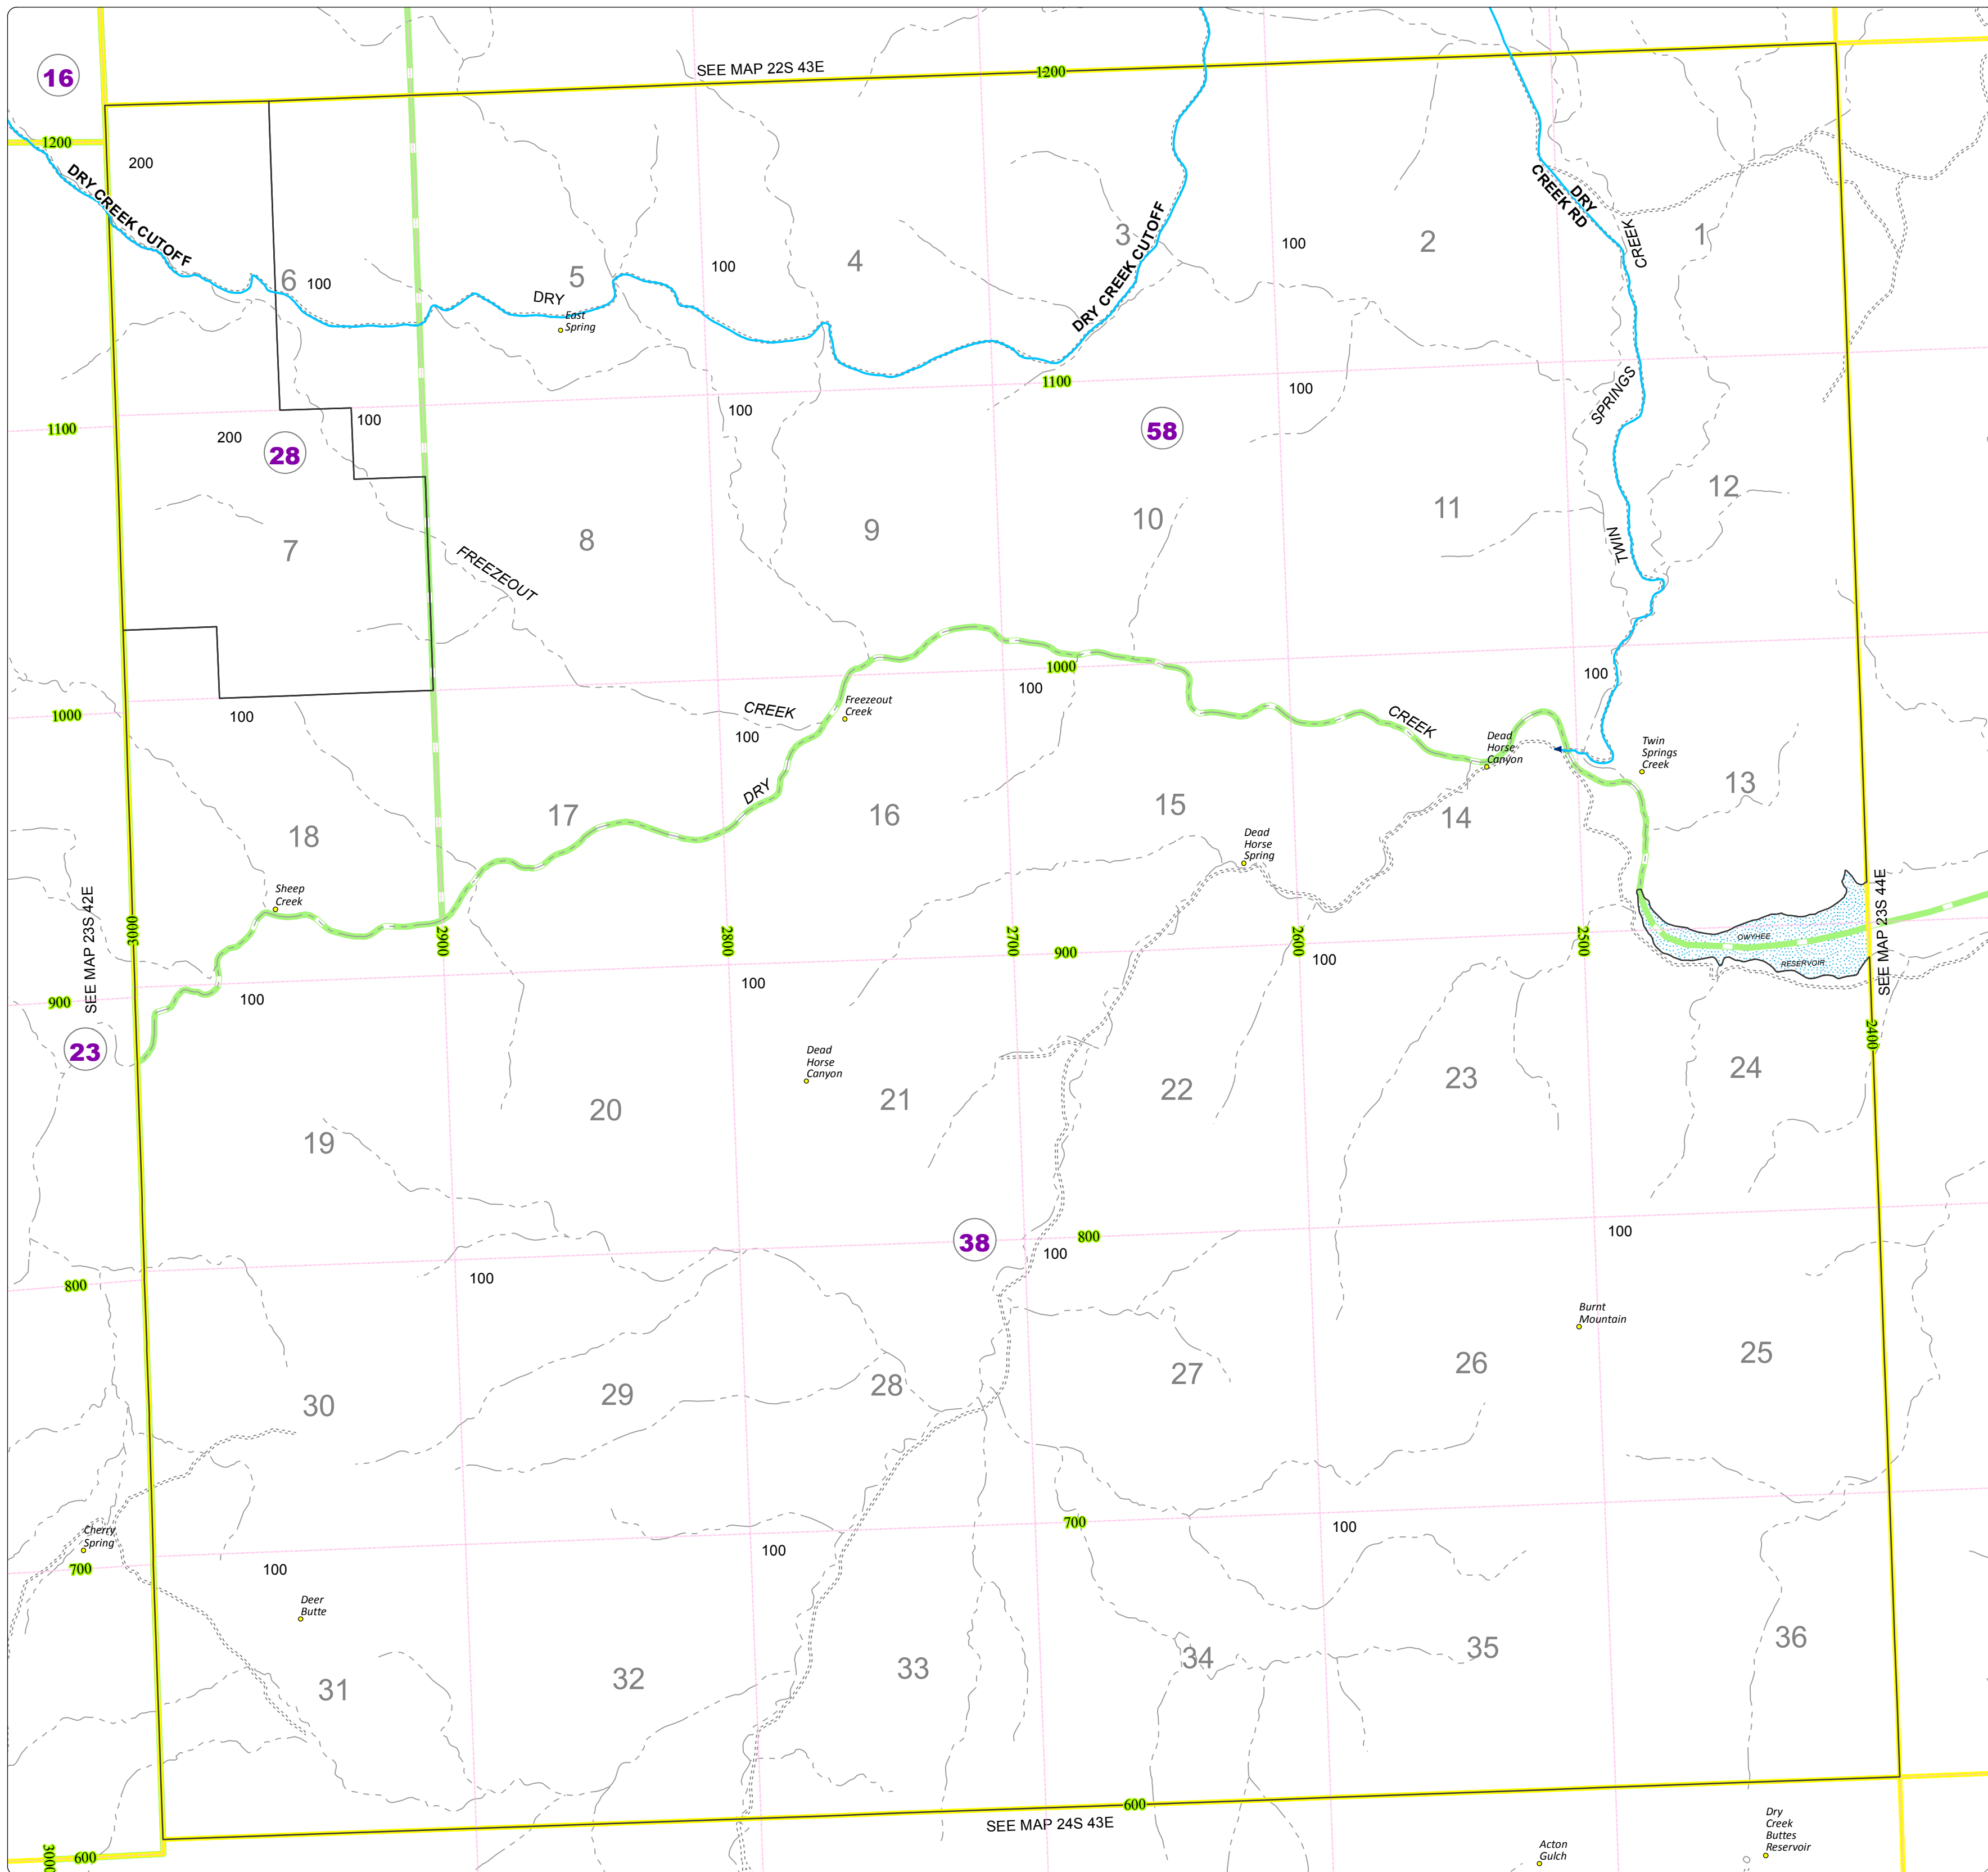

Malheur County Address Map

- Legend
- MapNumberBoundary
 - TAX CODE AREA**
 - 28 - West of Adrian
 - 38 - Jordan Valley-Rural
 - 58 - Road District #2

DISCLAIMER
This information is not intended for use as an address locator and it should be noted that not all county address will be found. Parcels containing multiple addresses may only display a single address as recorded in the Assessor's database. This public information should be accepted and used by the recipient with the understanding that the data received from multiple sources was developed and collected for **assessment purpose only**.