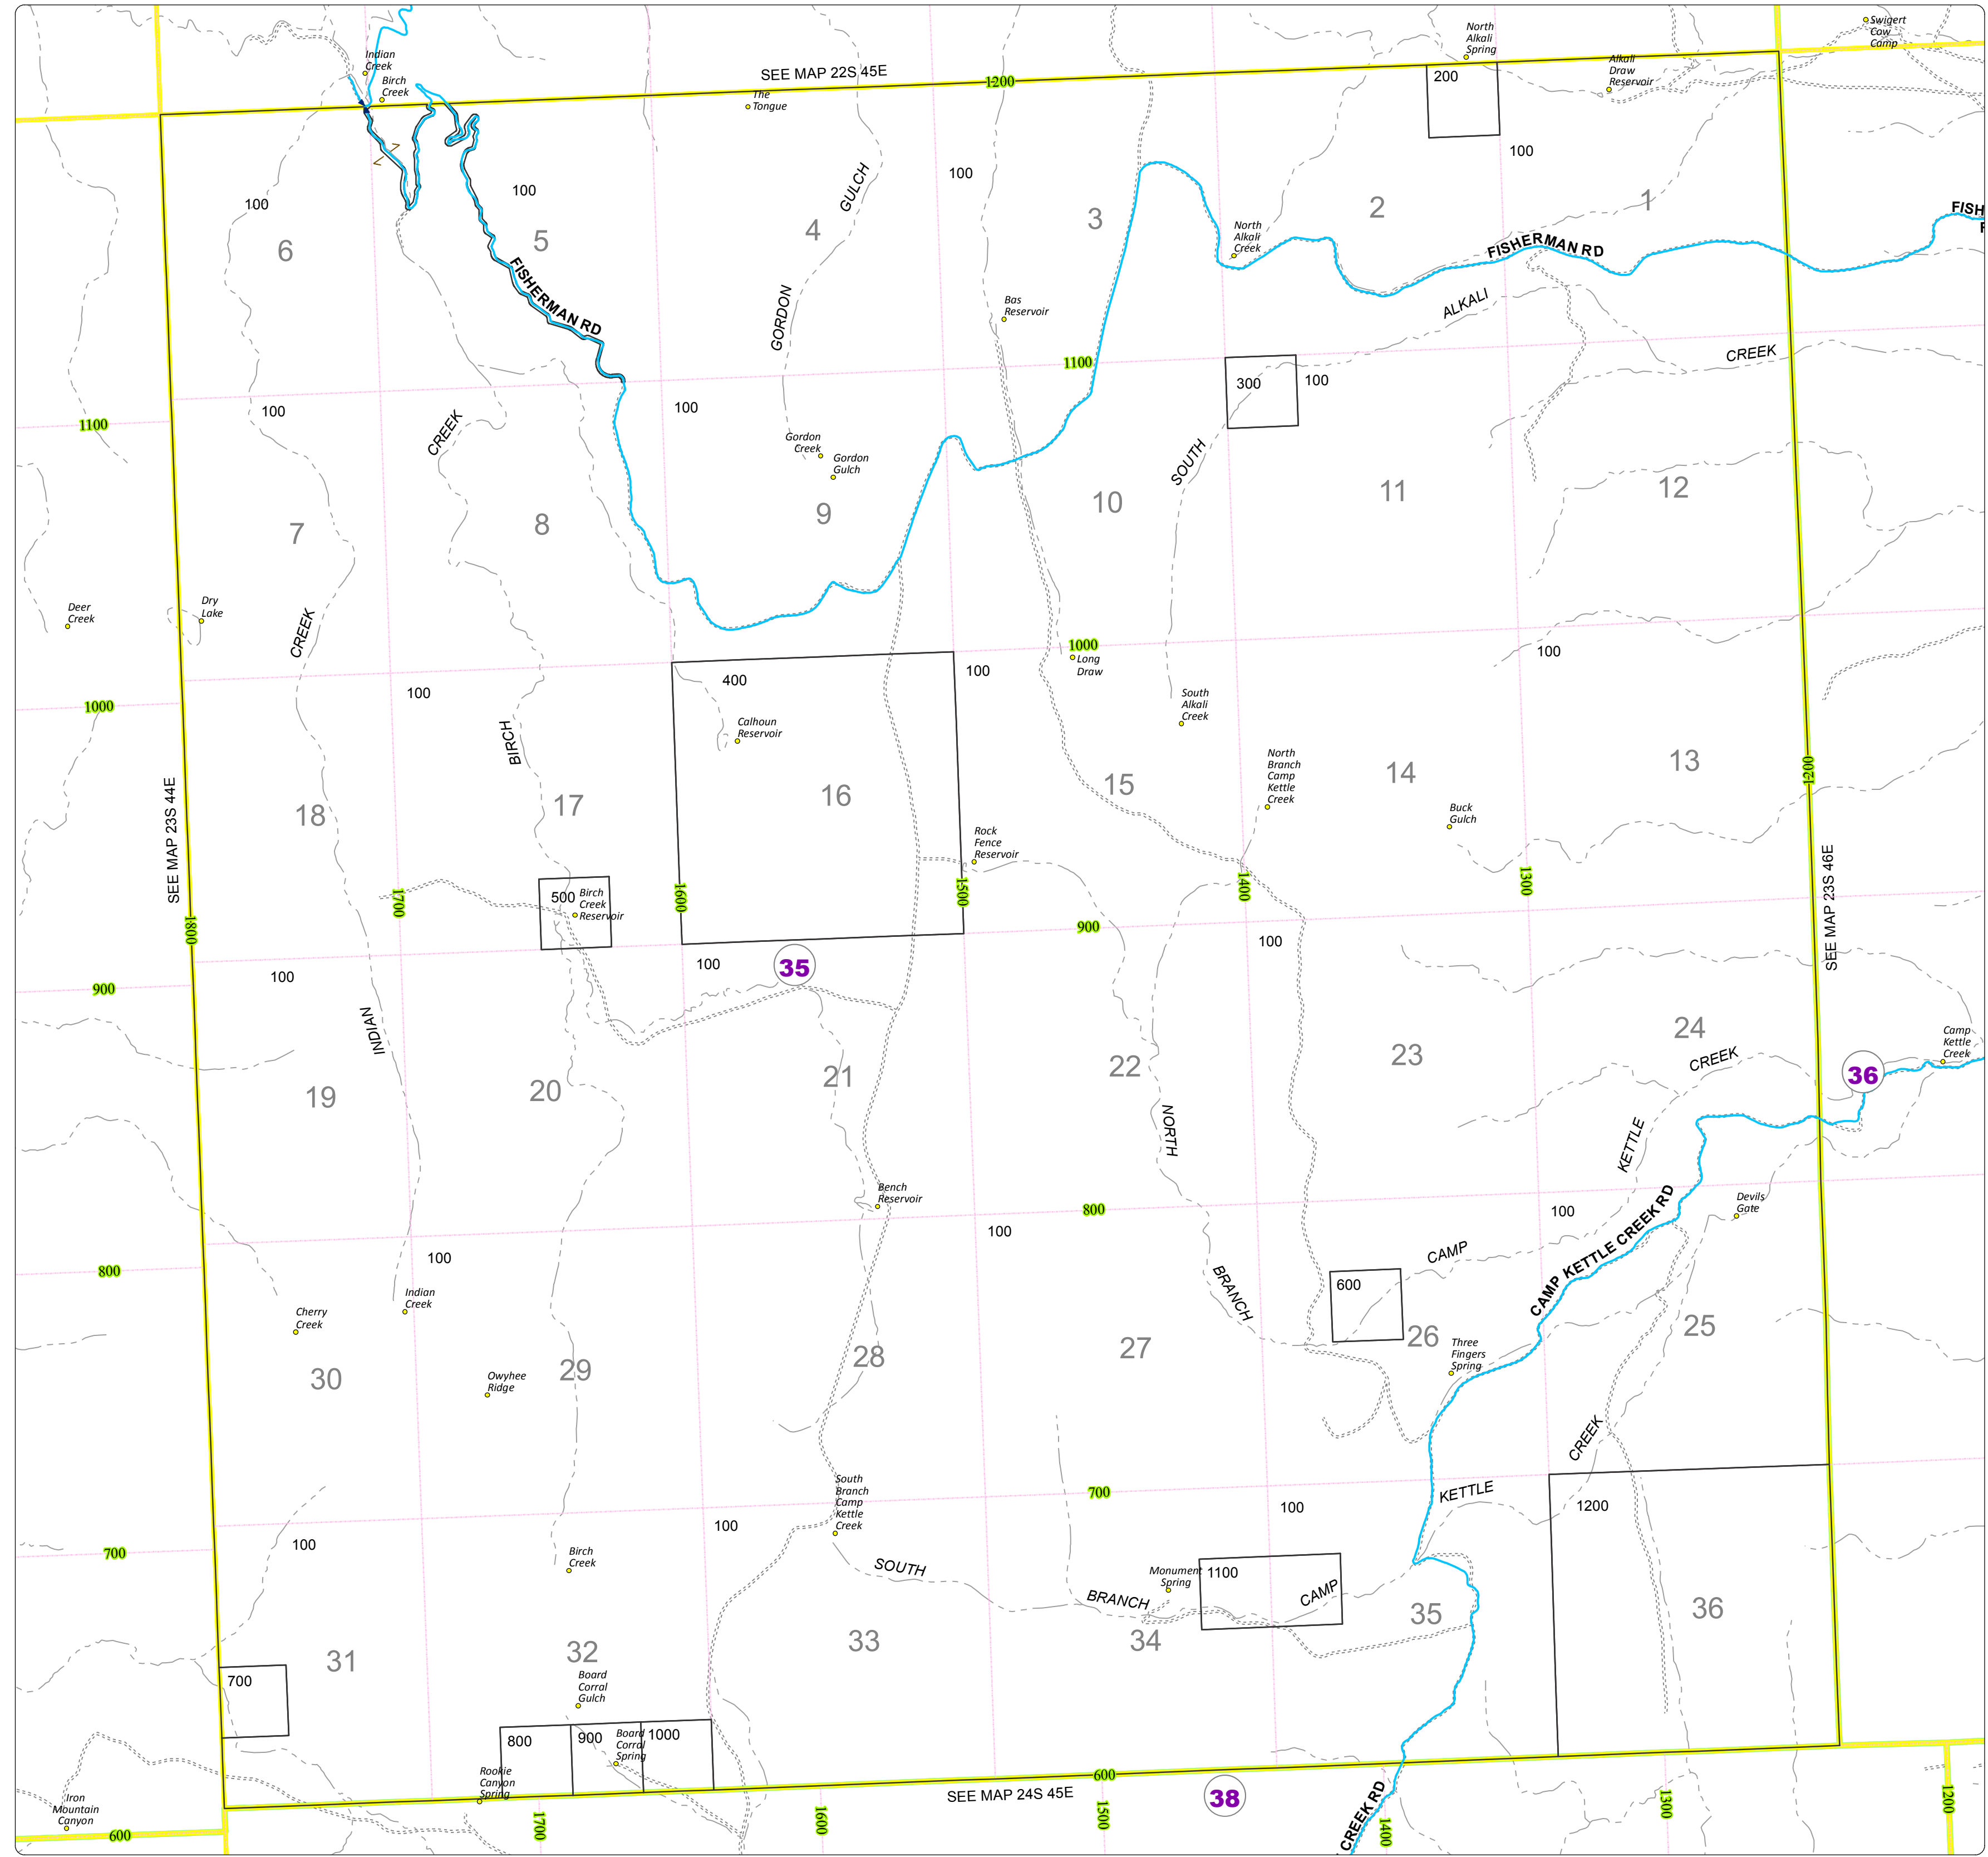

# Malheur County Address Map

- Legend
- MapNumberBoundary
  - TAX CODE AREA**
  - 35 - Big Bend

**DISCLAIMER**  
This information is not intended for use as an address locator and it should be noted that not all county address will be found. Parcels containing multiple addresses may only display a single address as recorded in the Assessor's database. This public information should be accepted and used by the recipient with the understanding that the data received from multiple sources was developed and collected for **assessment purpose only**.