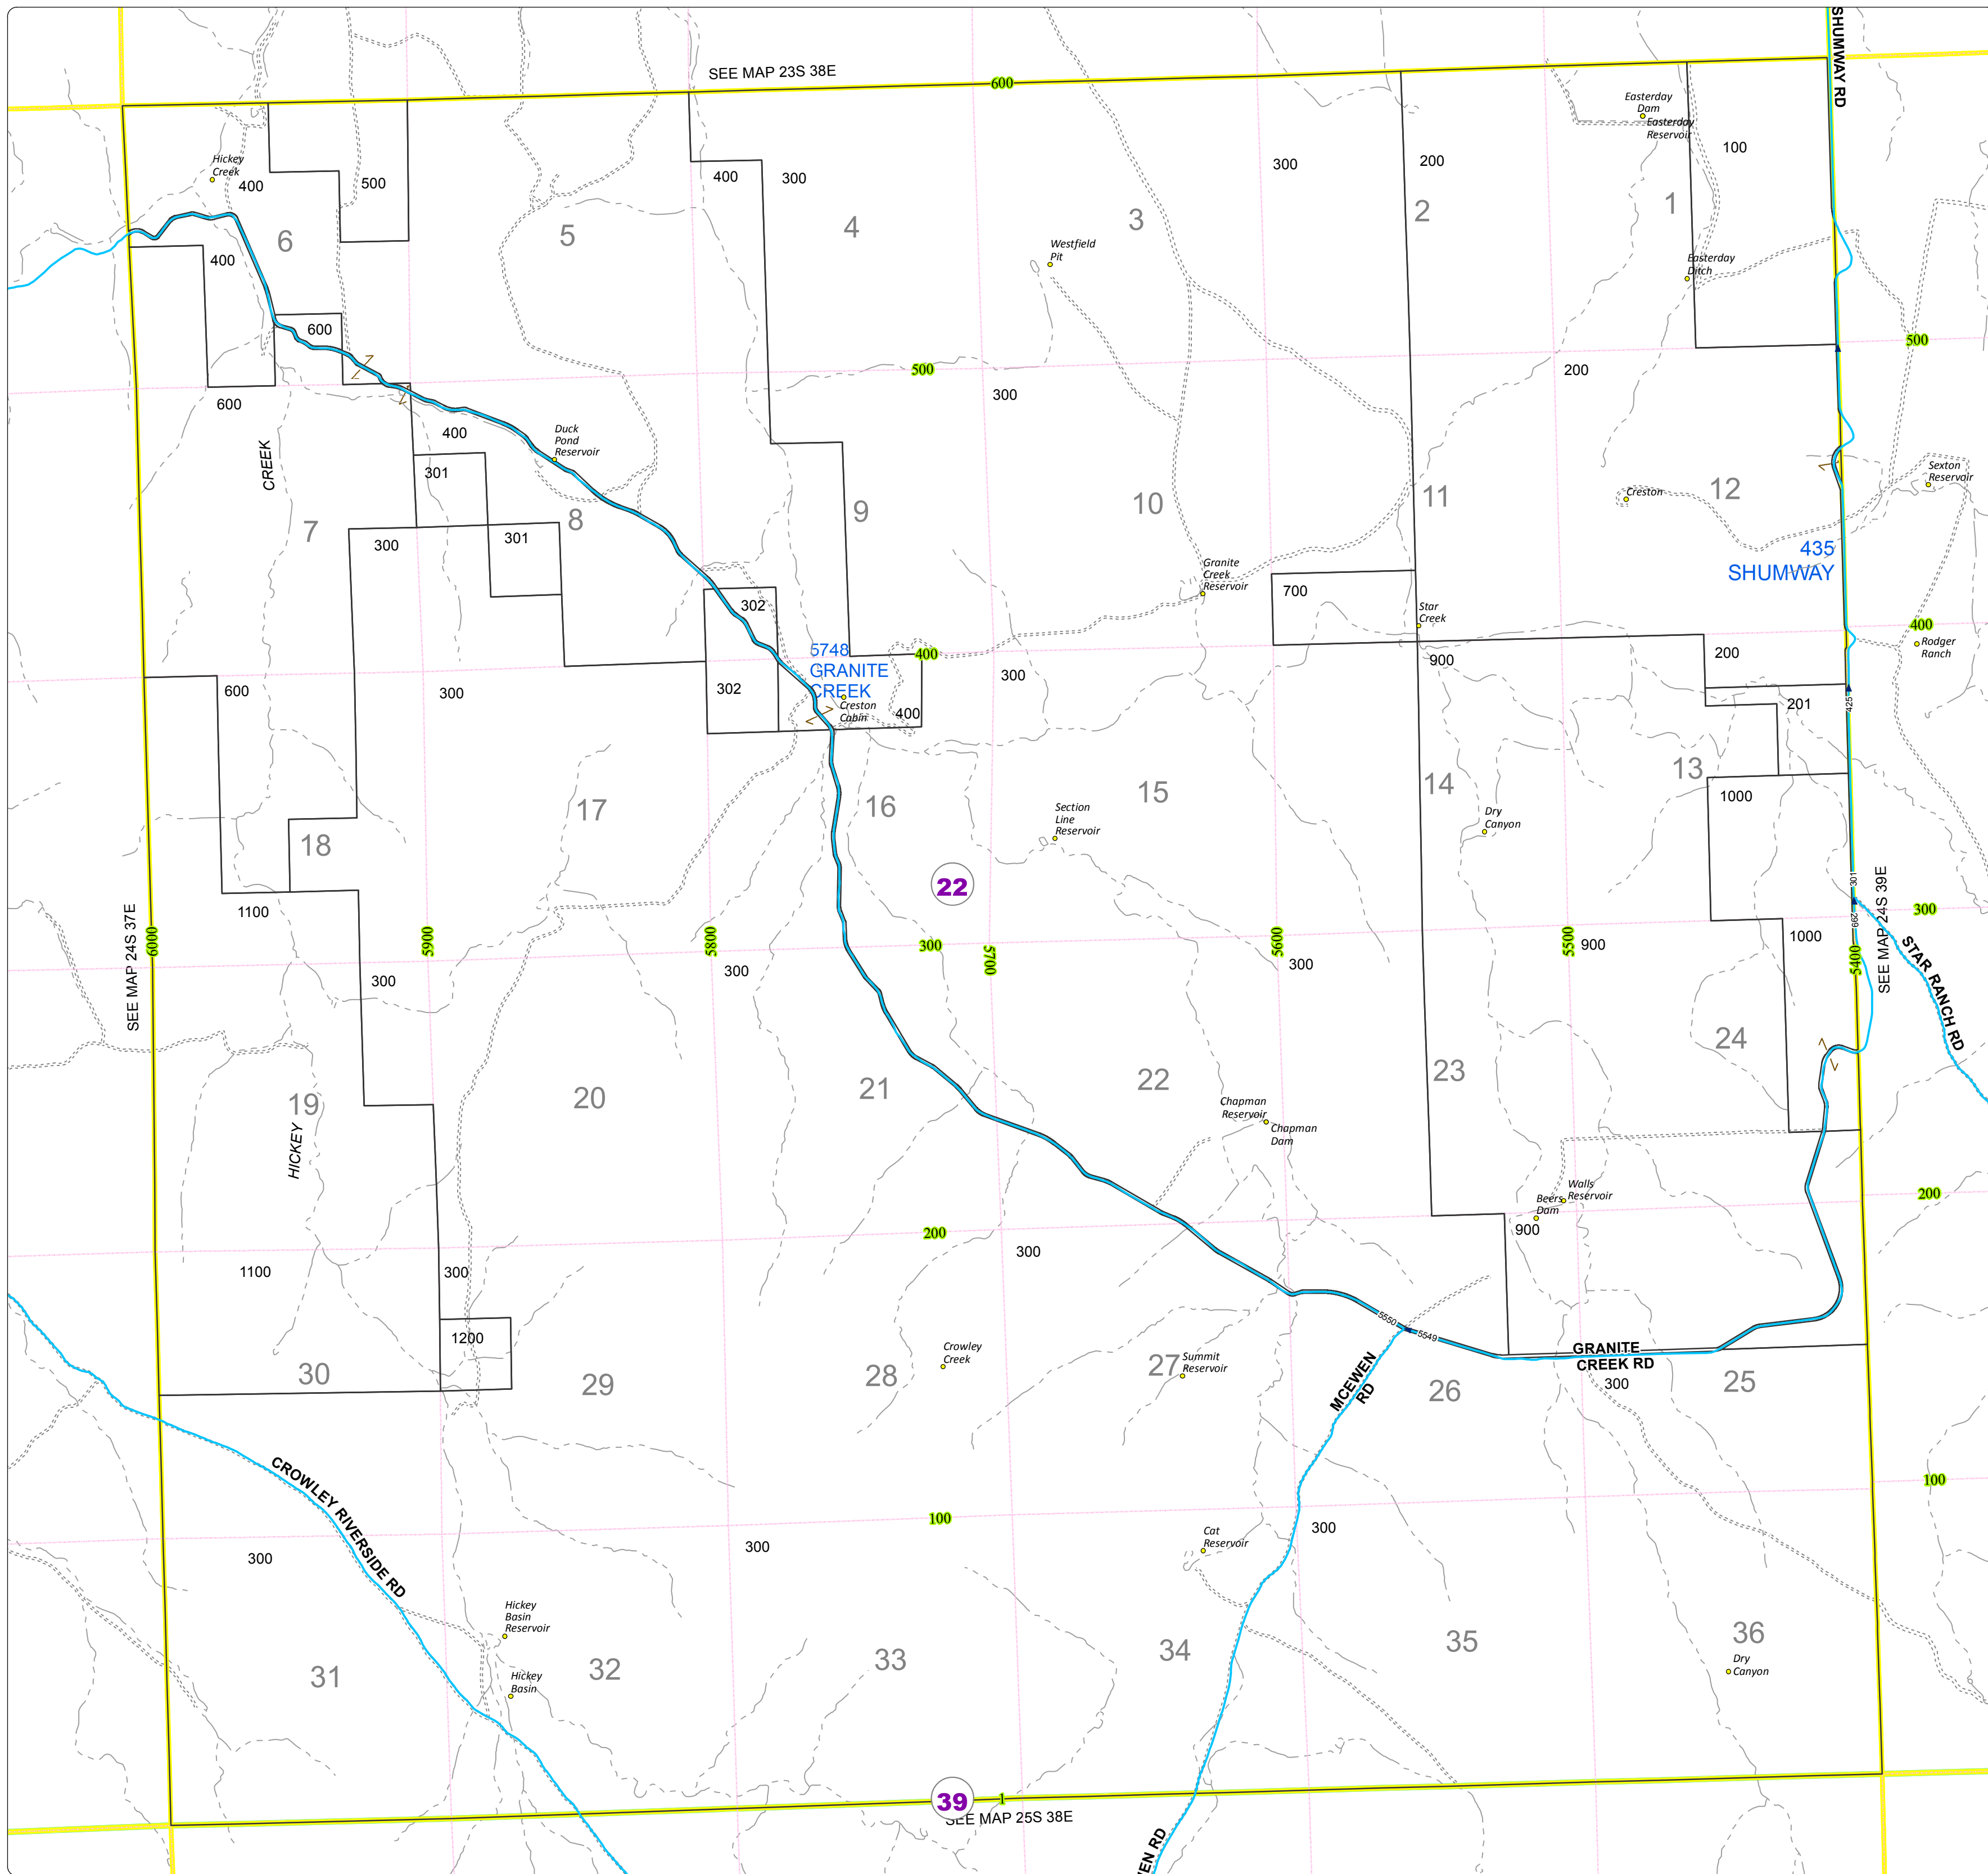

Malheur County Address Map

- Legend
- MapNumberBoundary
 - TAX CODE AREA
 - 22 - Juntura-Riverside

DISCLAIMER
 This information is not intended for use as an address locator and it should be noted that not all county address will be found. Parcels containing multiple addresses may only display a single address as recorded in the Assessor's database. This public information should be accepted and used by the recipient with the understanding that the data received from multiple sources was developed and collected for assessment purpose only.