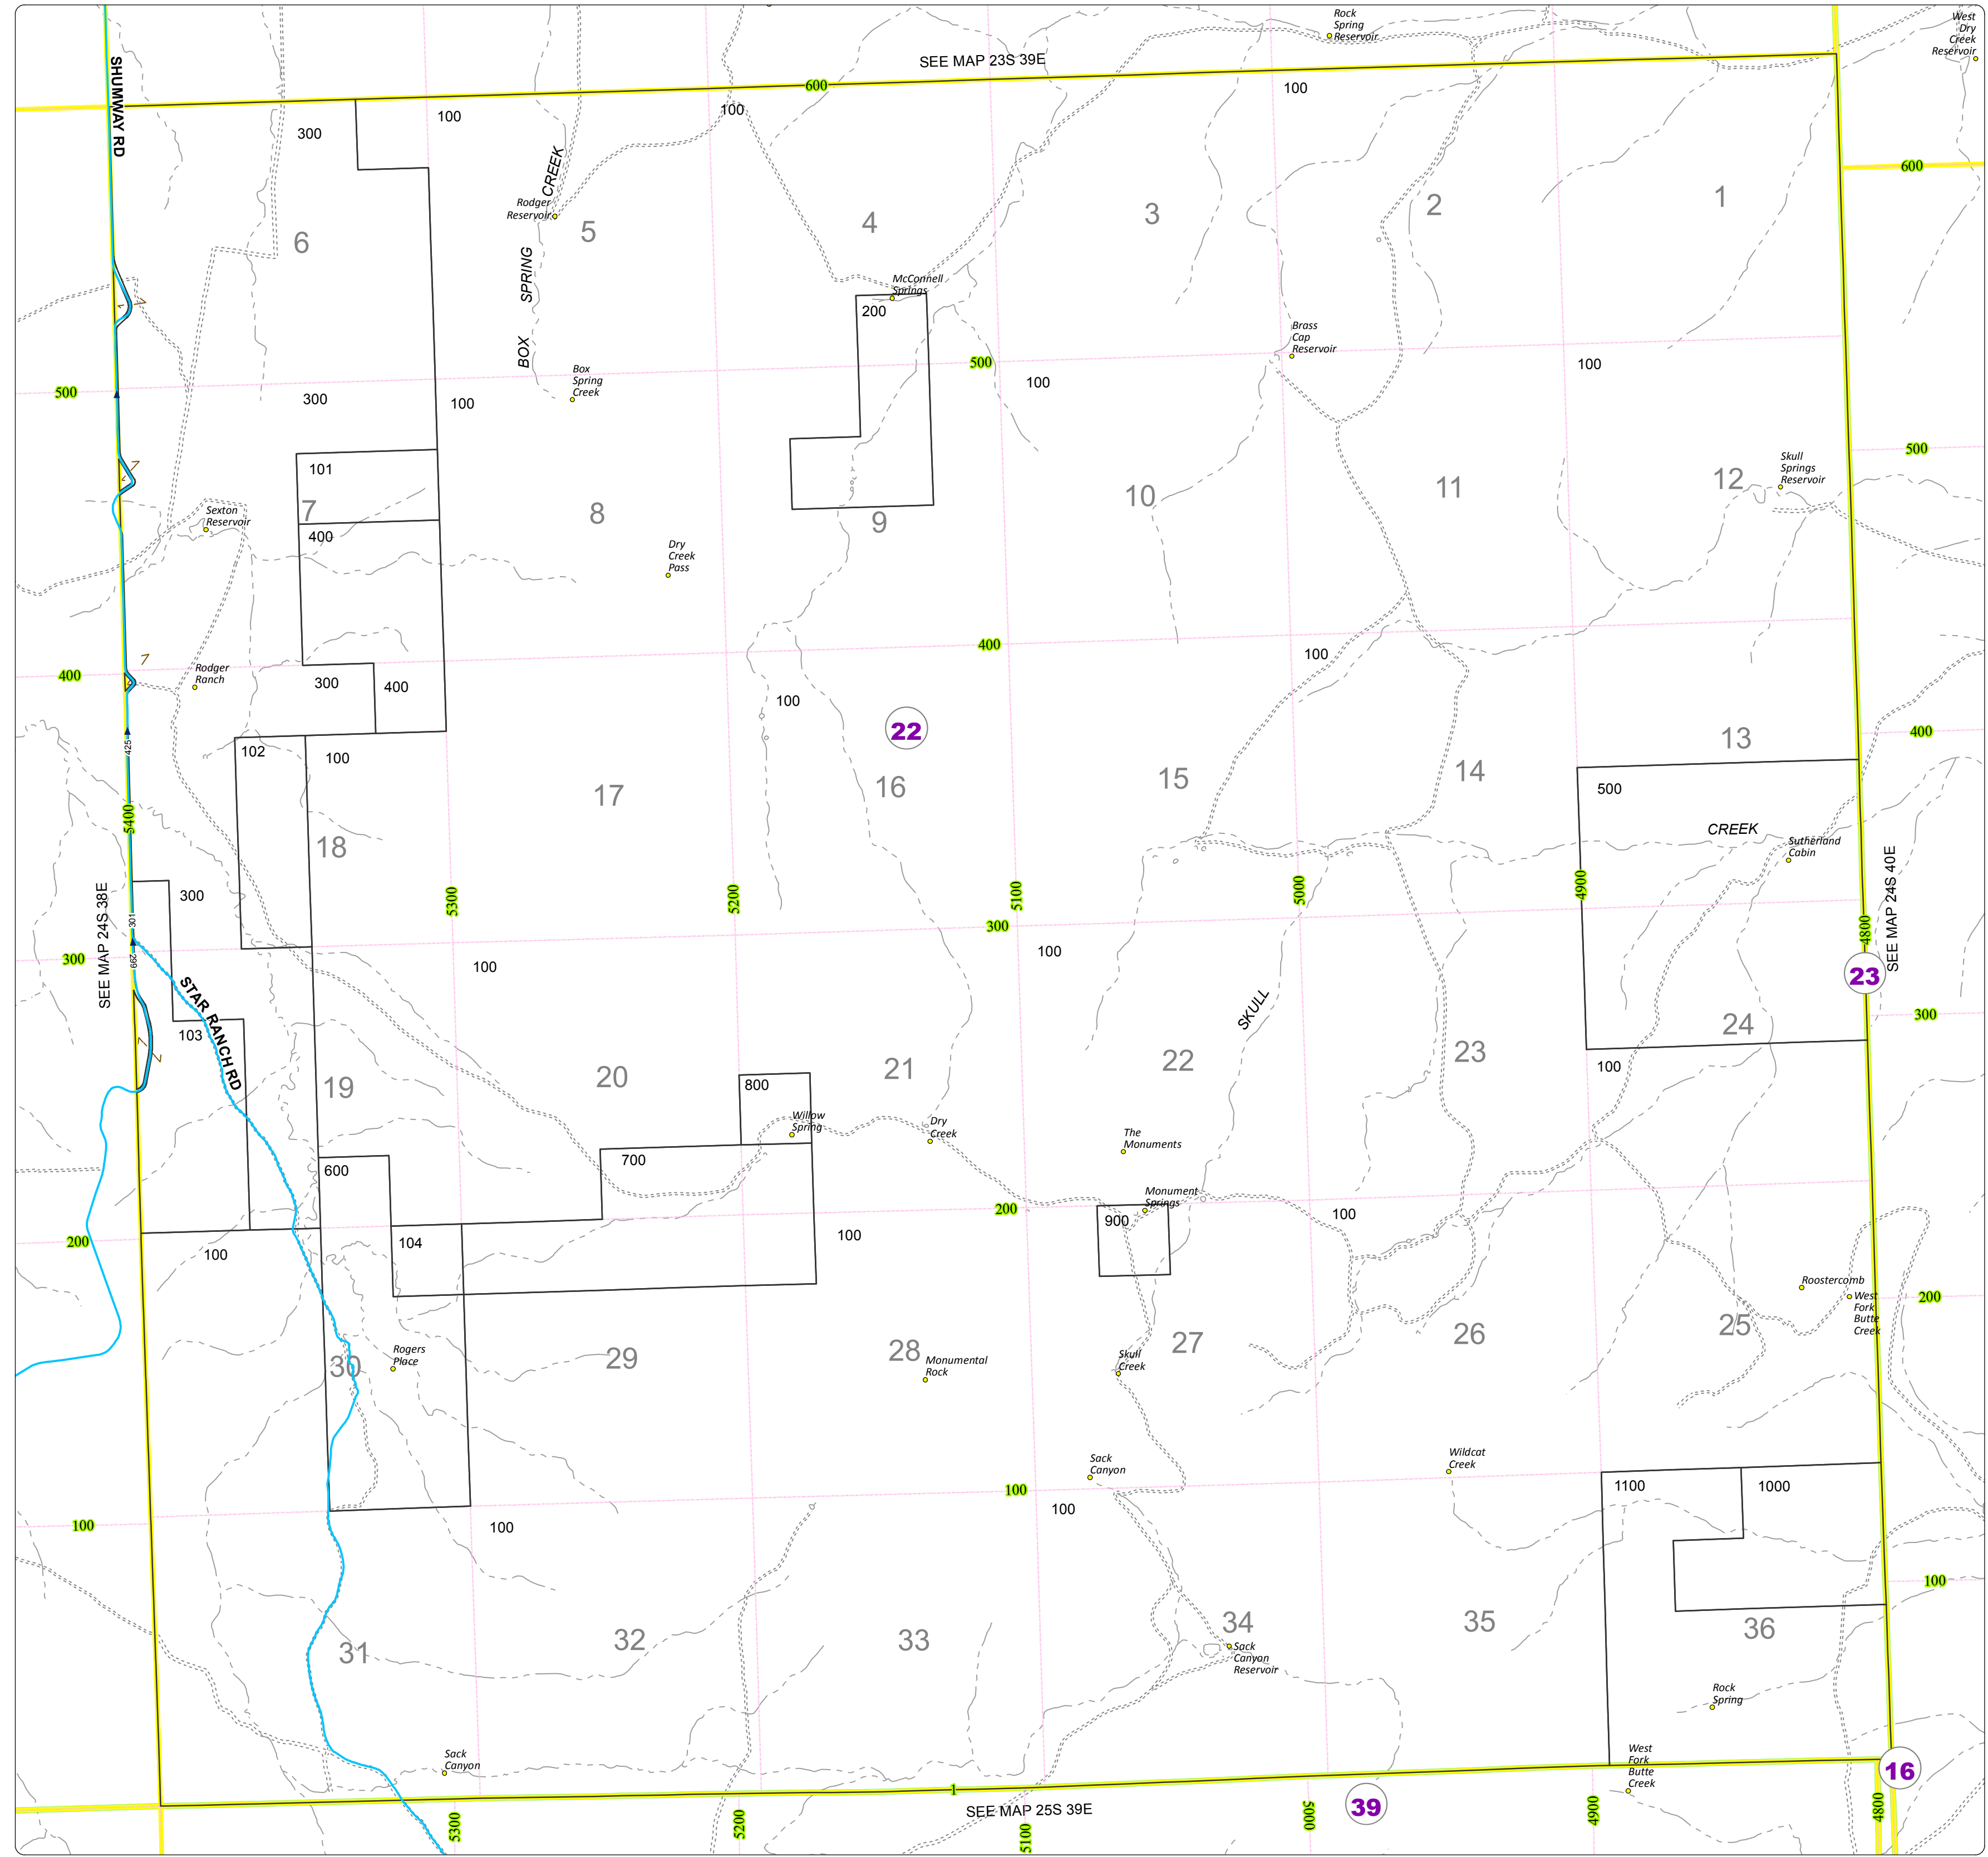

Malheur County Address Map

- Legend
- MapNumberBoundary
 - TAX CODE AREA
 - 22 - Juntura-Riverside

DISCLAIMER
This information is not intended for use as an address locator and it should be noted that not all county address will be found. Parcels containing multiple addresses may only display a single address as recorded in the Assessor's database. This public information should be accepted and used by the recipient with the understanding that the data received from multiple sources was developed and collected for **assessment purpose only**.

GL2016

24S39E