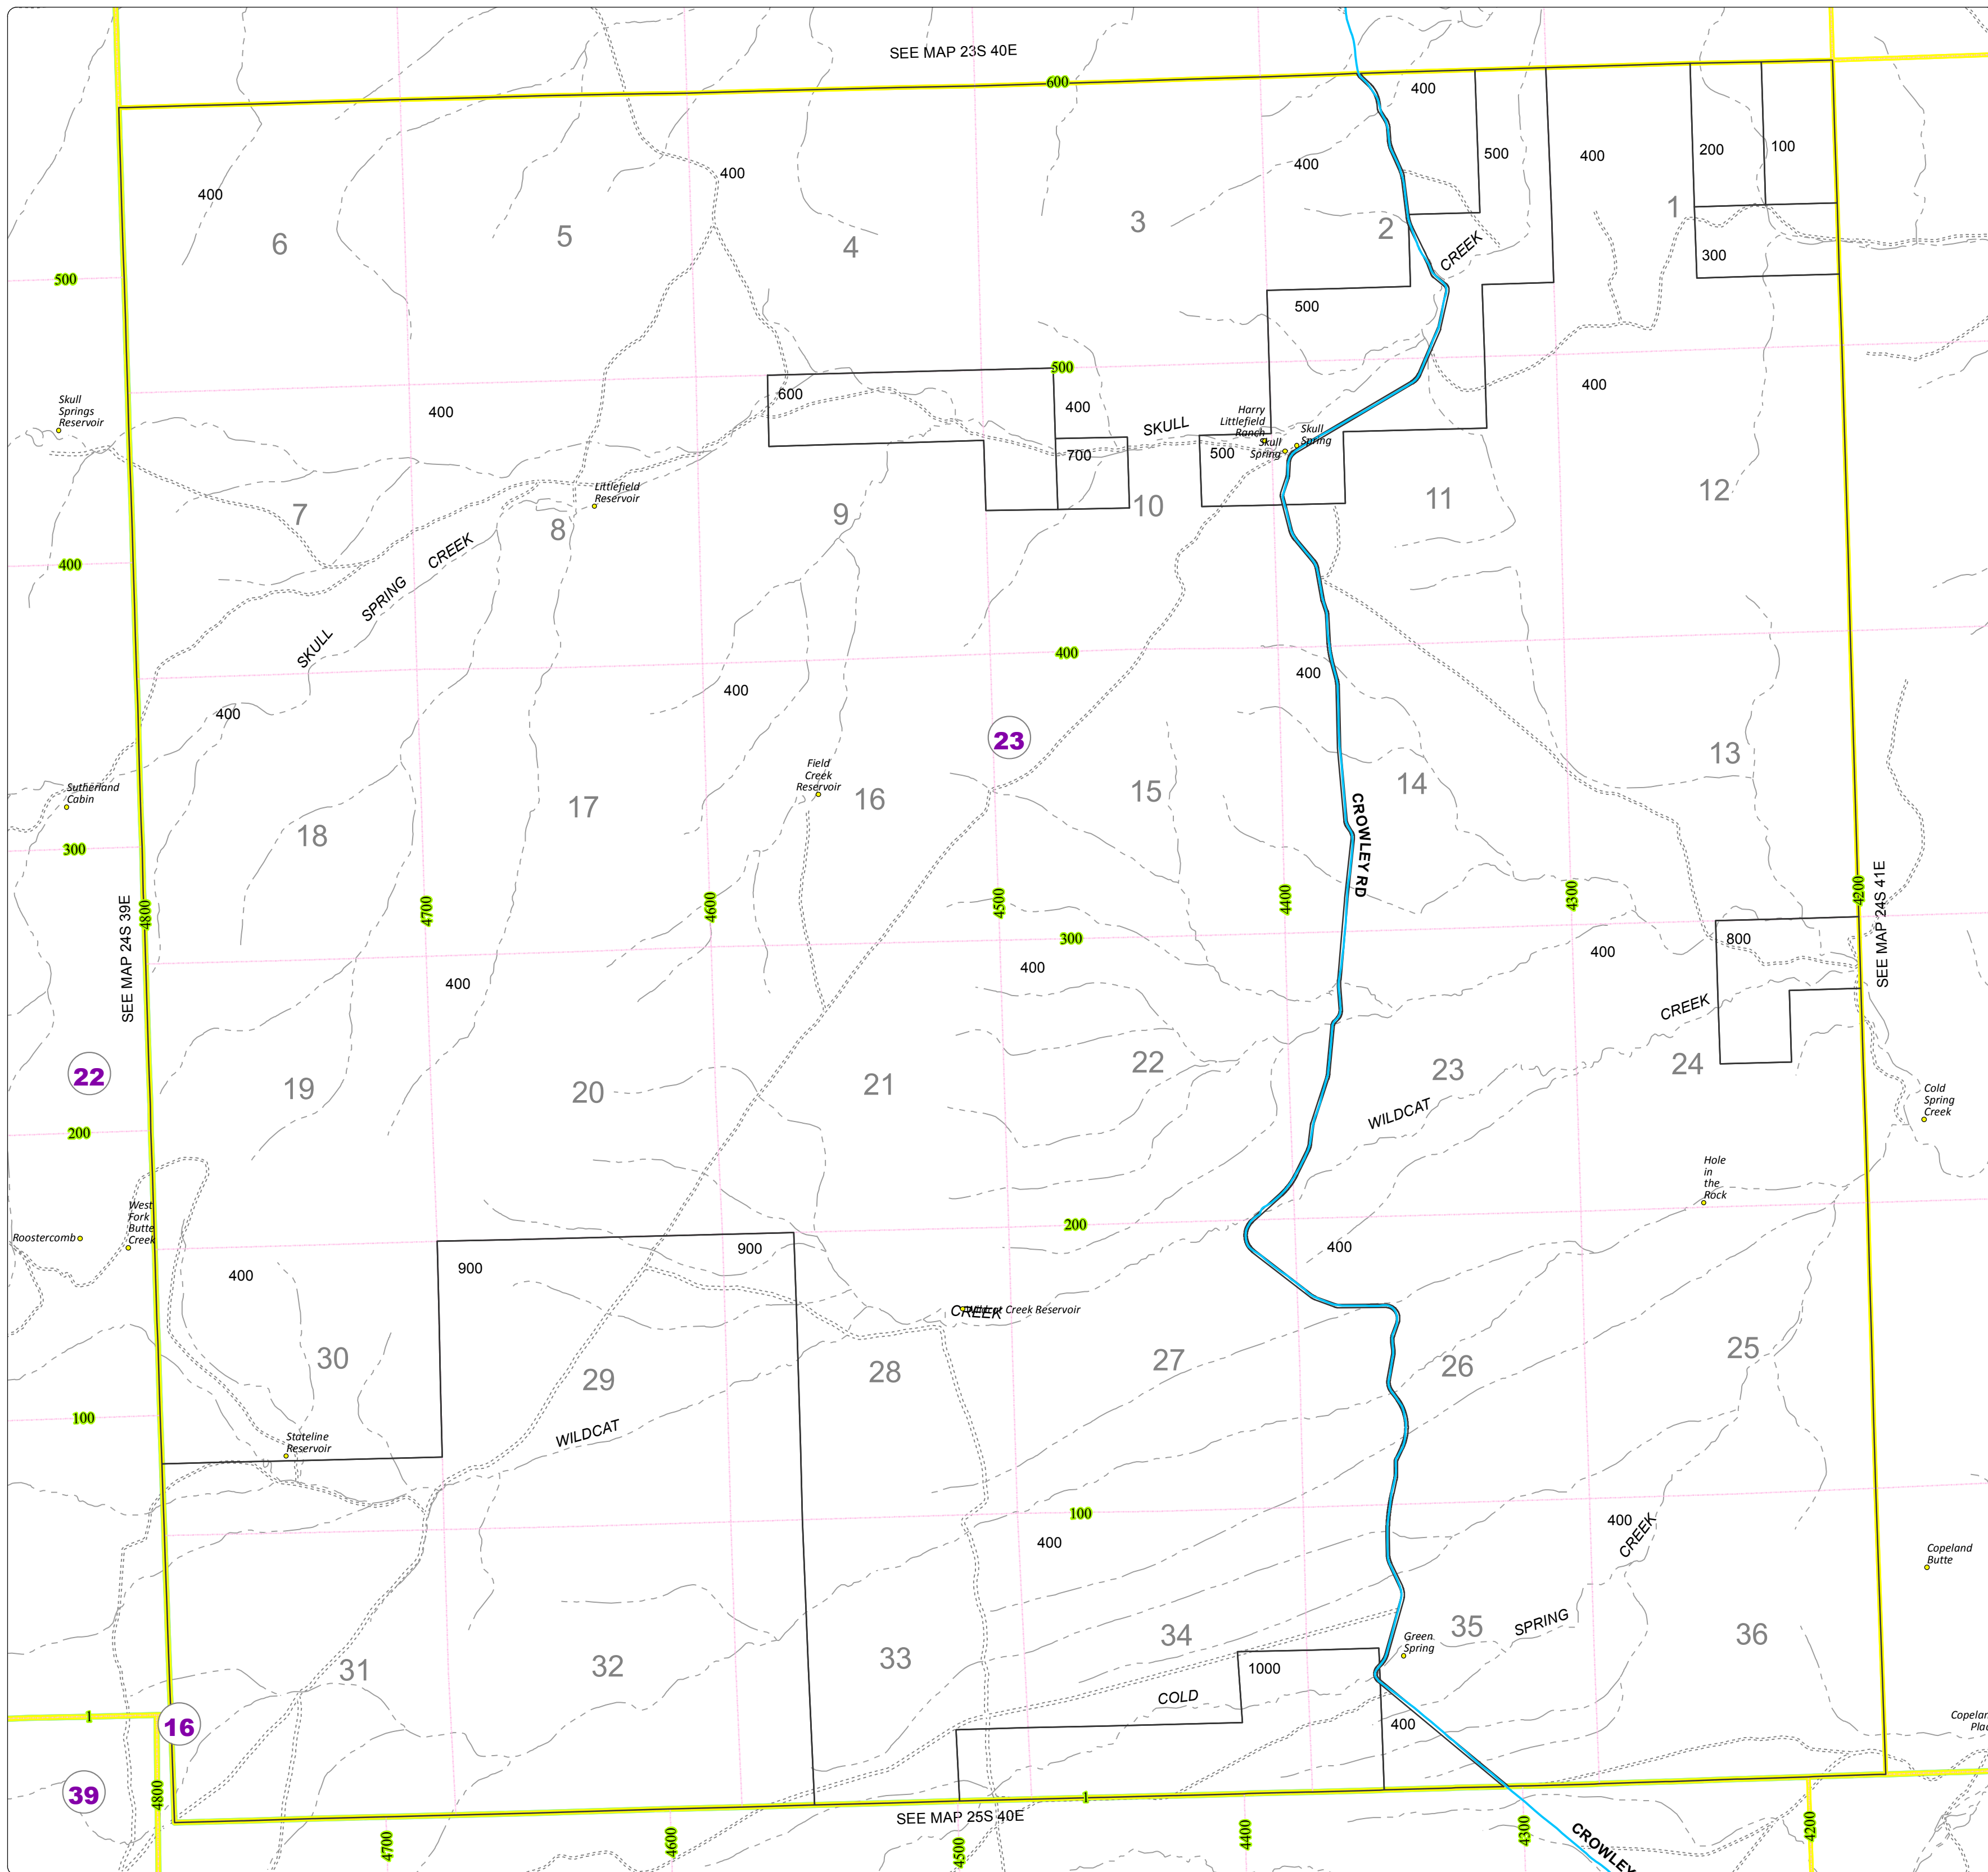

Malheur County Address Map

- Legend
- MapNumberBoundary
 - TAX CODE AREA**
 - 23 - Juntura-Harney

DISCLAIMER
This information is not intended for use as an address locator and it should be noted that not all county address will be found. Parcels containing multiple addresses may only display a single address as recorded in the Assessor's database. This public information should be accepted and used by the recipient with the understanding that the data received from multiple sources was developed and collected for **assessment purpose only**.

GL2016

24S40E