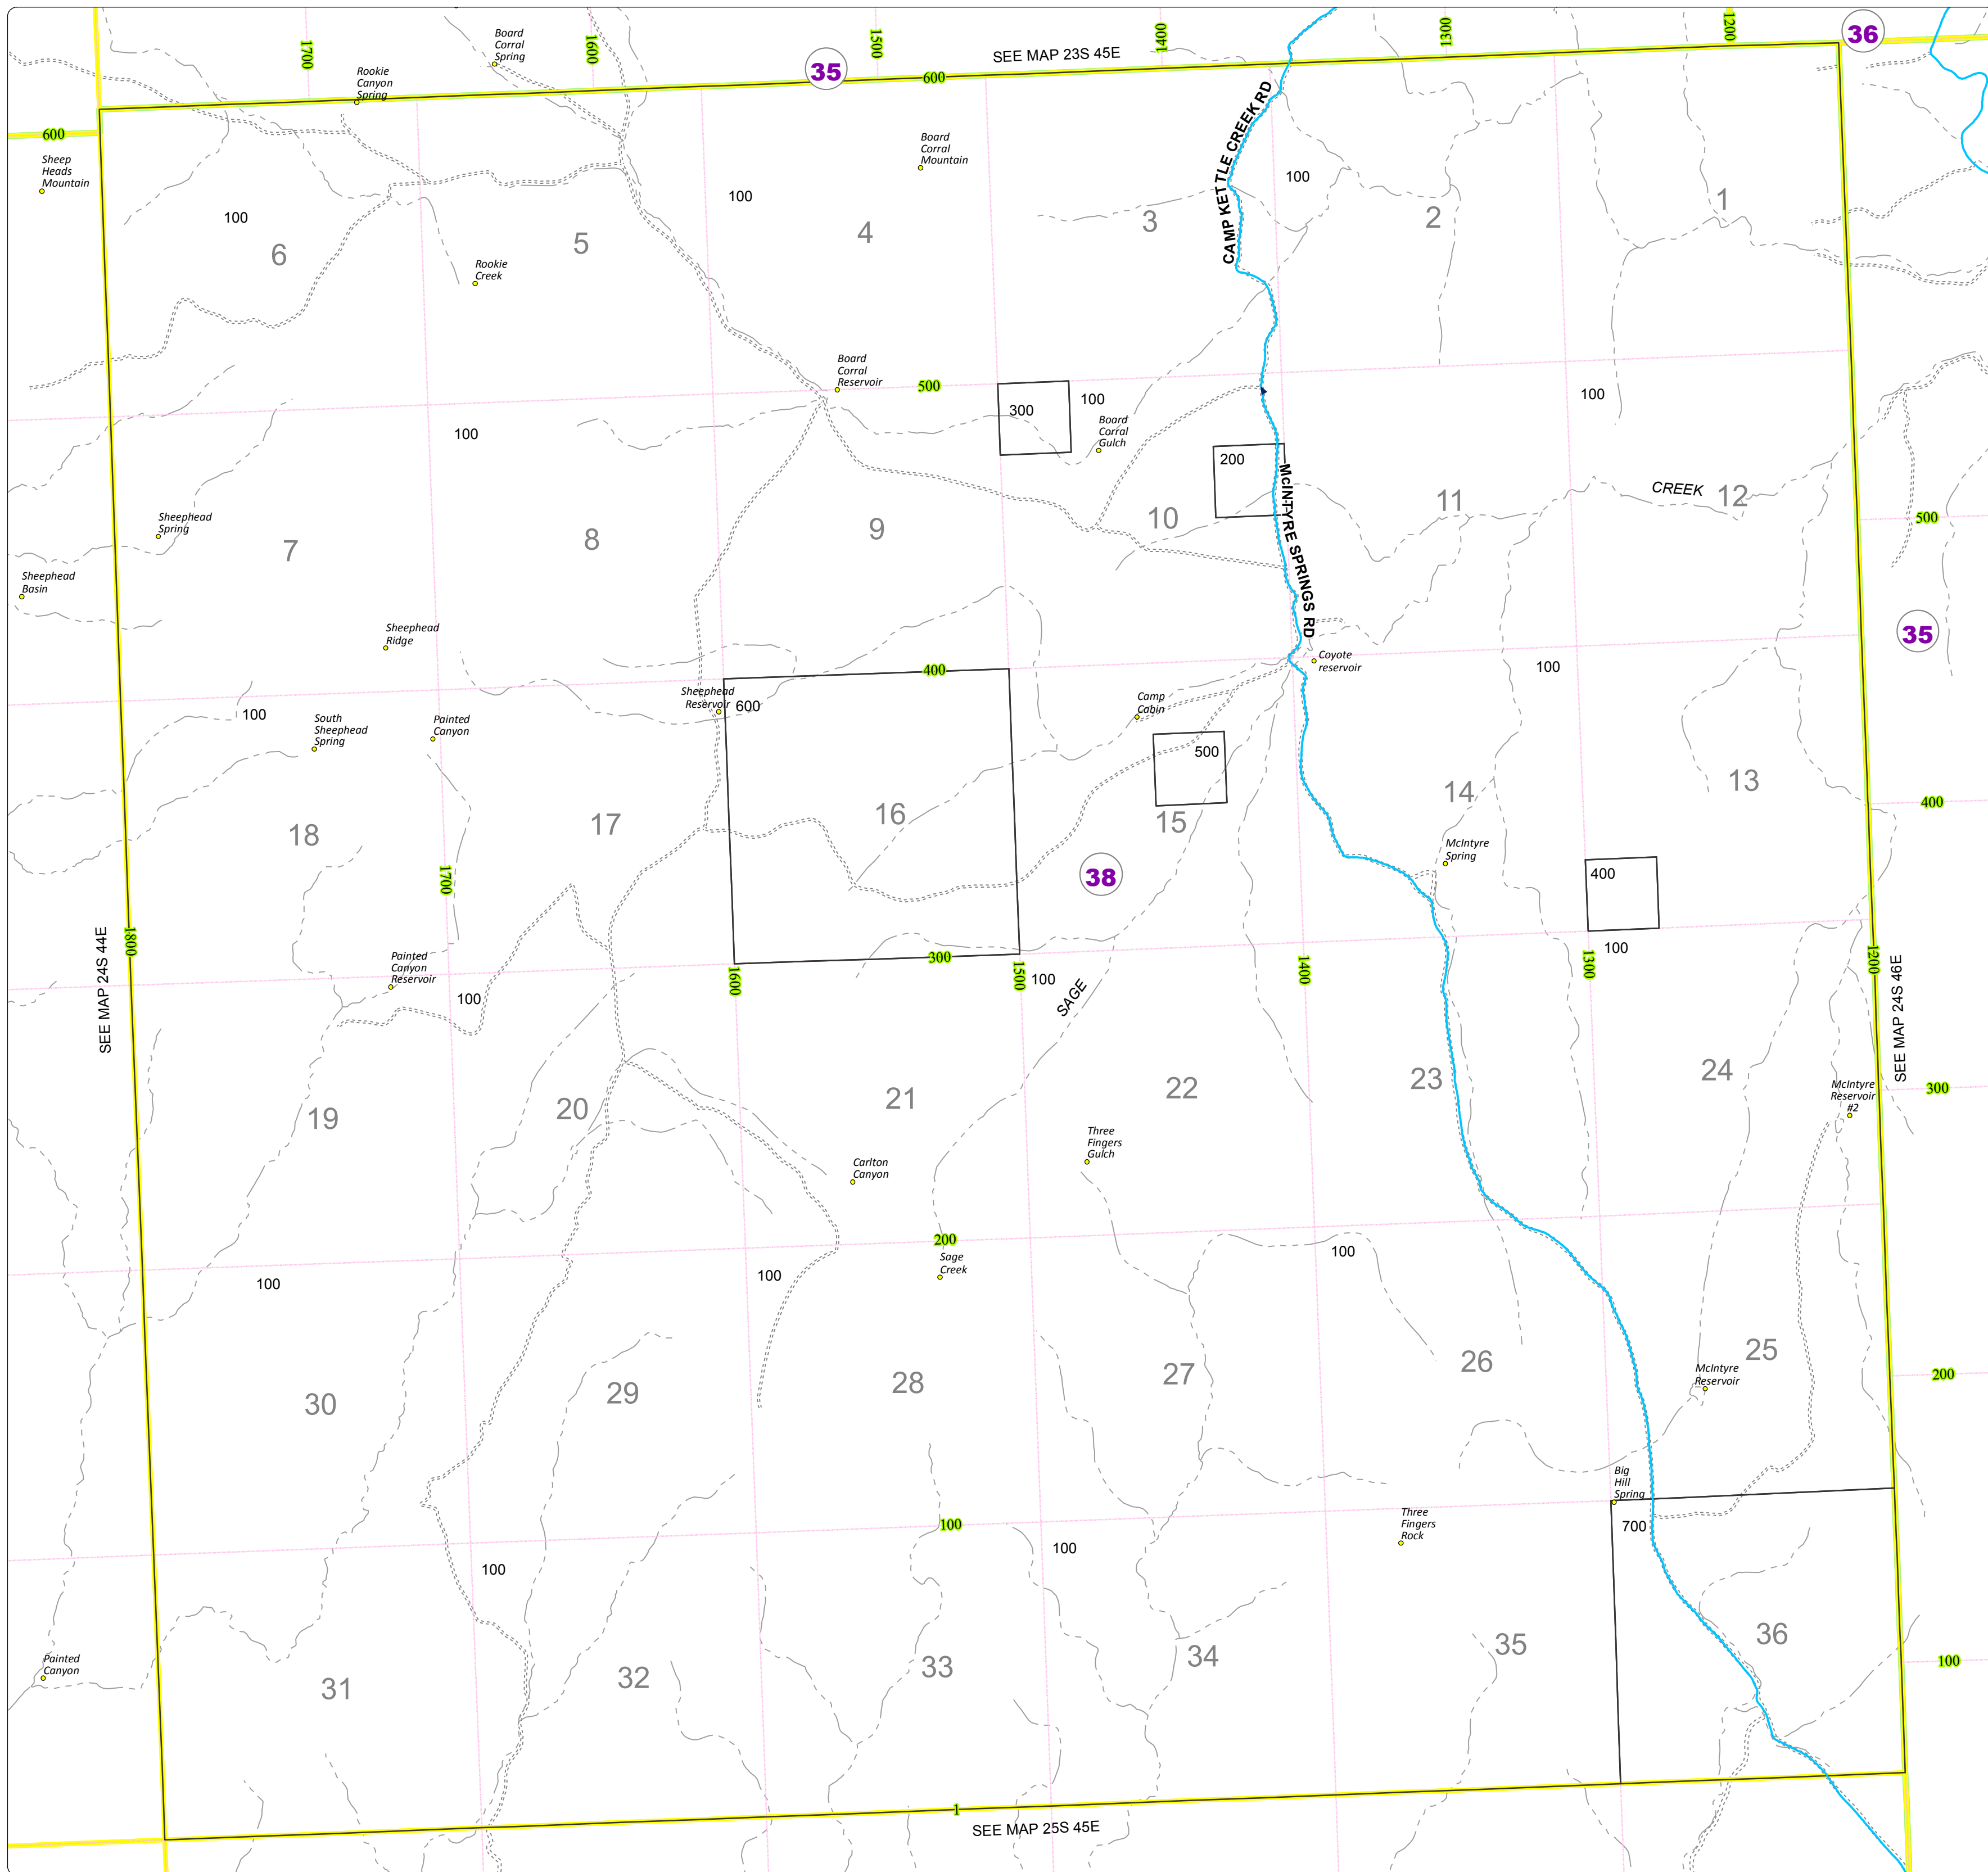

# Malheur County Address Map

- Legend
- MapNumberBoundary
  - TAX CODE AREA**
  - 36 - Ridgeview
  - 38 - Jordan Valley-Rural

**DISCLAIMER**  
 This information is not intended for use as an address locator and it should be noted that not all county address will be found. Parcels containing multiple addresses may only display a single address as recorded in the Assessor's database. This public information should be accepted and used by the recipient with the understanding that the data received from multiple sources was developed and collected for **assessment purpose only**.

GL2016

24S45E