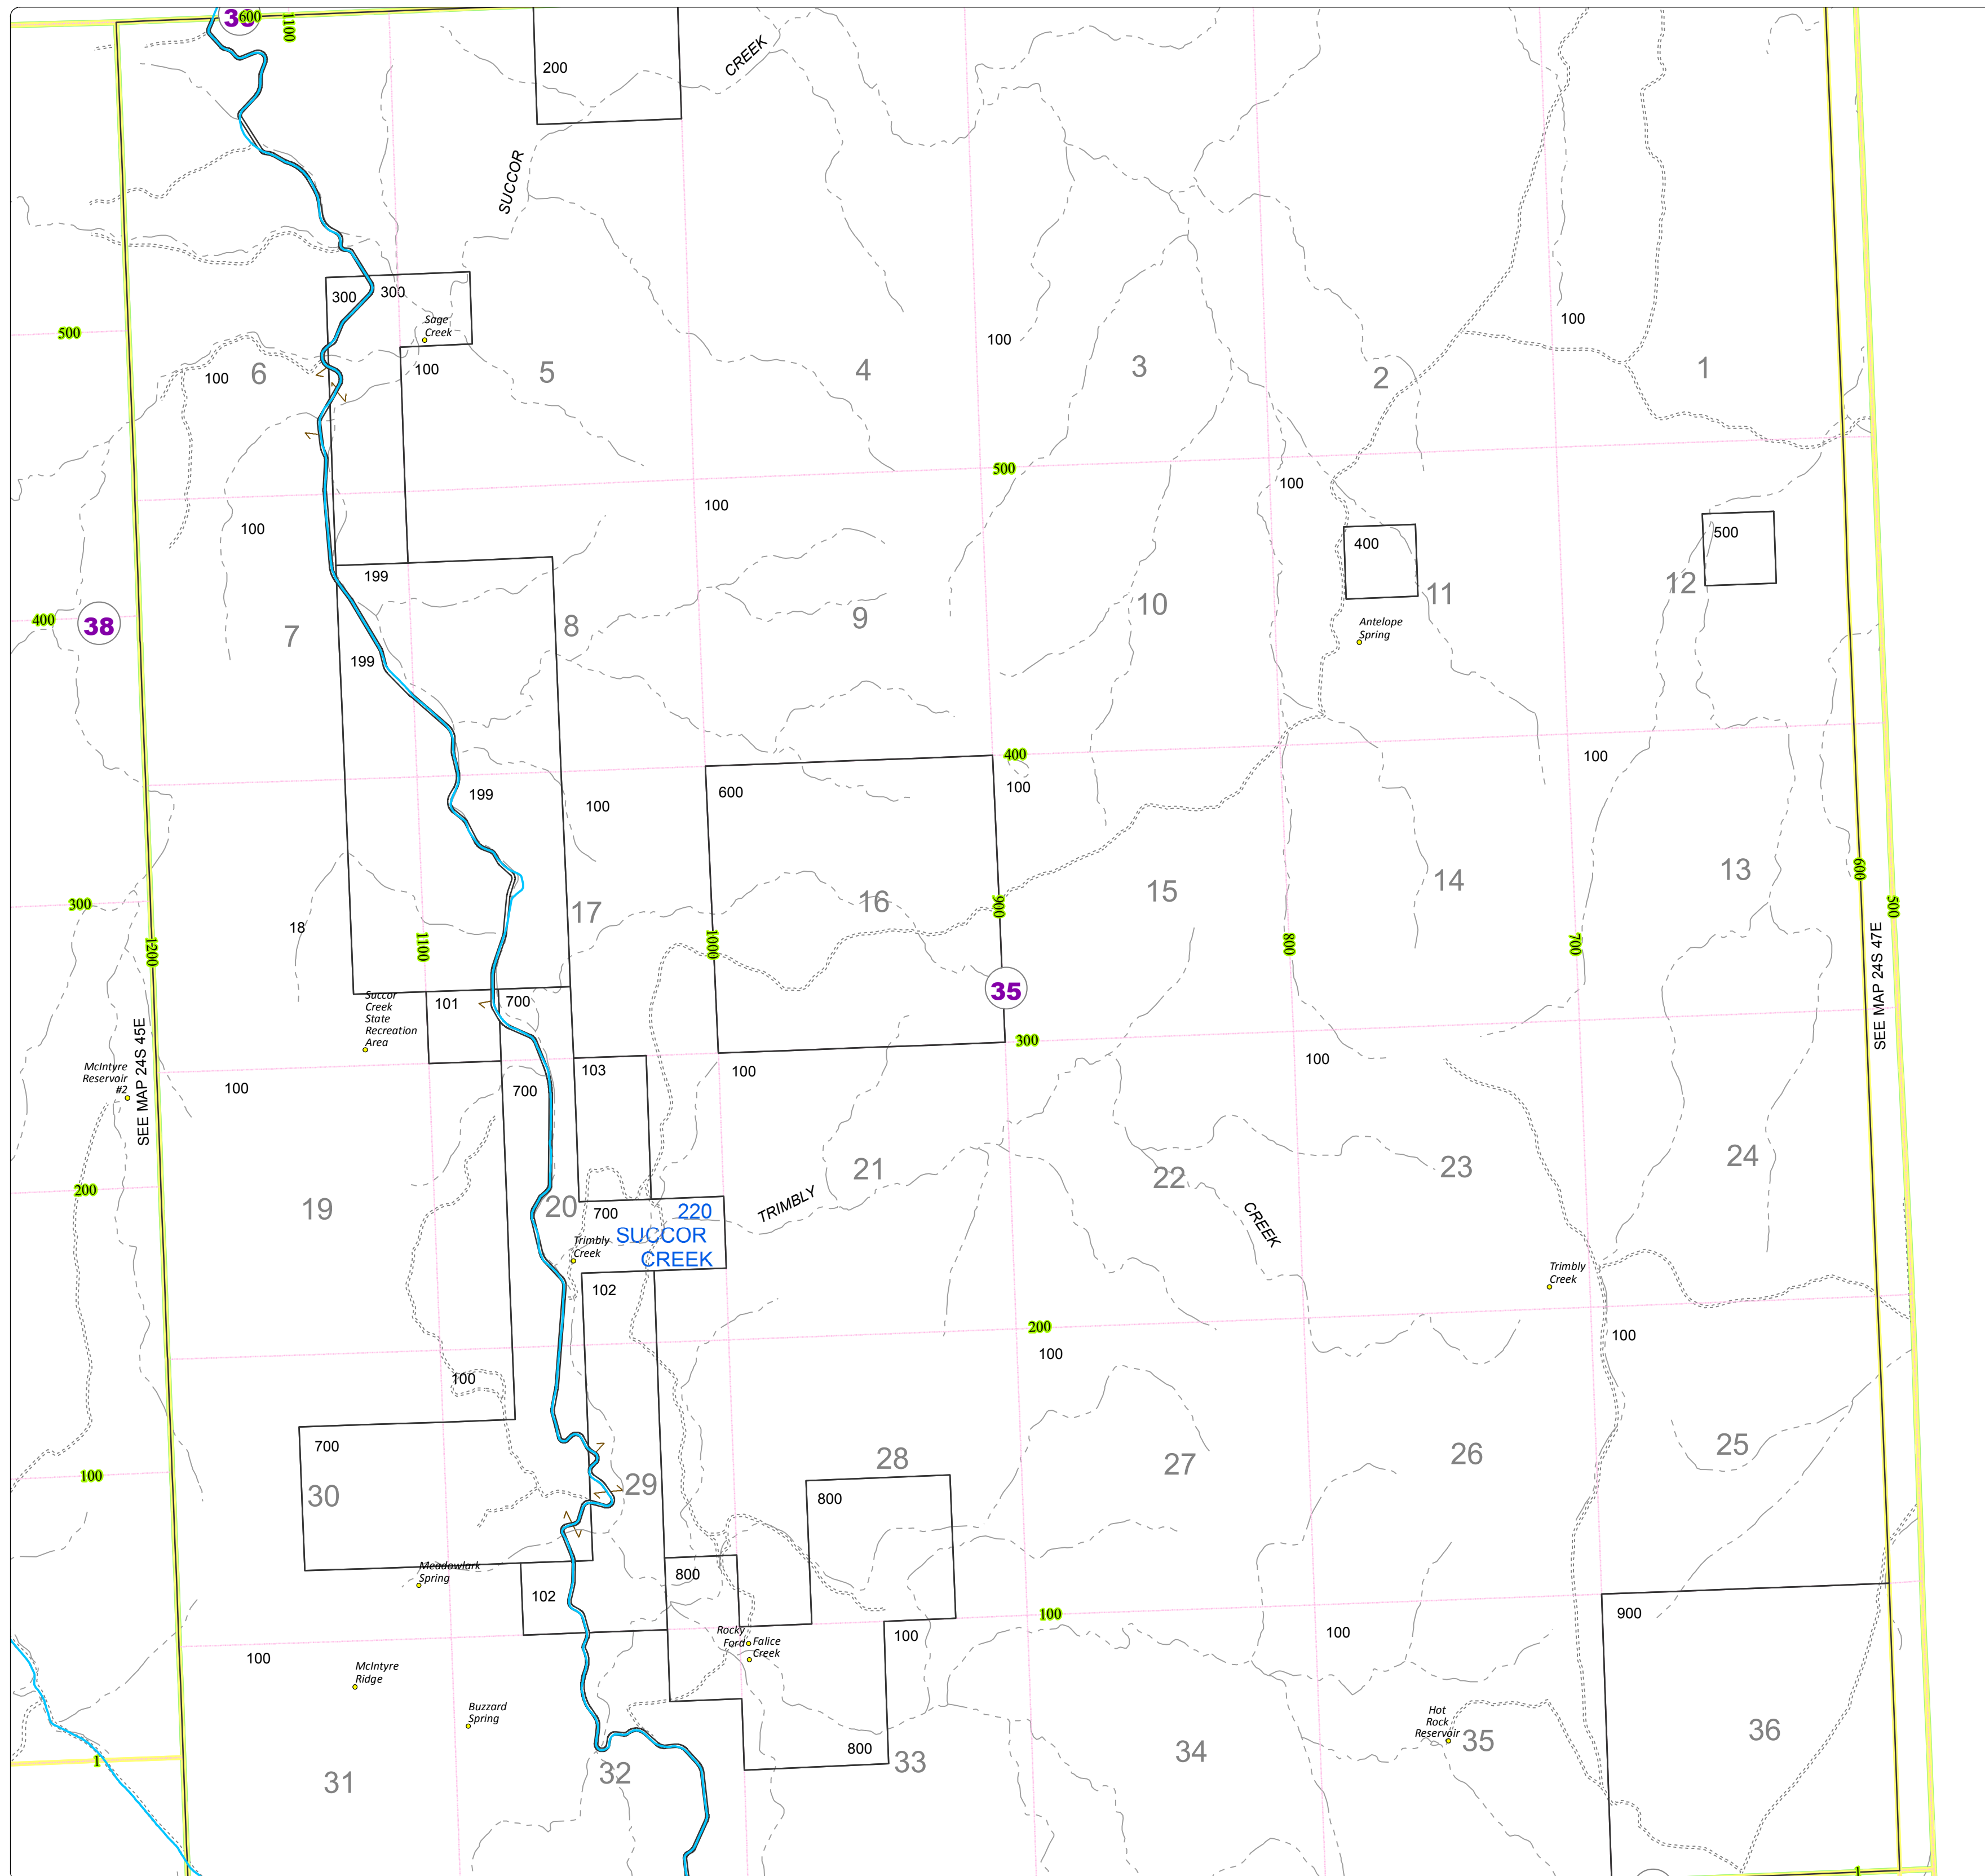

# Malheur County Address Map

- Legend
- MapNumberBoundary
  - TAX CODE AREA
  - 35 - Big Bend

**DISCLAIMER**  
This information is not intended for use as an address locator and it should be noted that not all county address will be found. Parcels containing multiple addresses may only display a single address as recorded in the Assessor's database. This public information should be accepted and used by the recipient with the understanding that the data received from multiple sources was developed and collected for **assessment purpose only**.

GL2016

24S46E