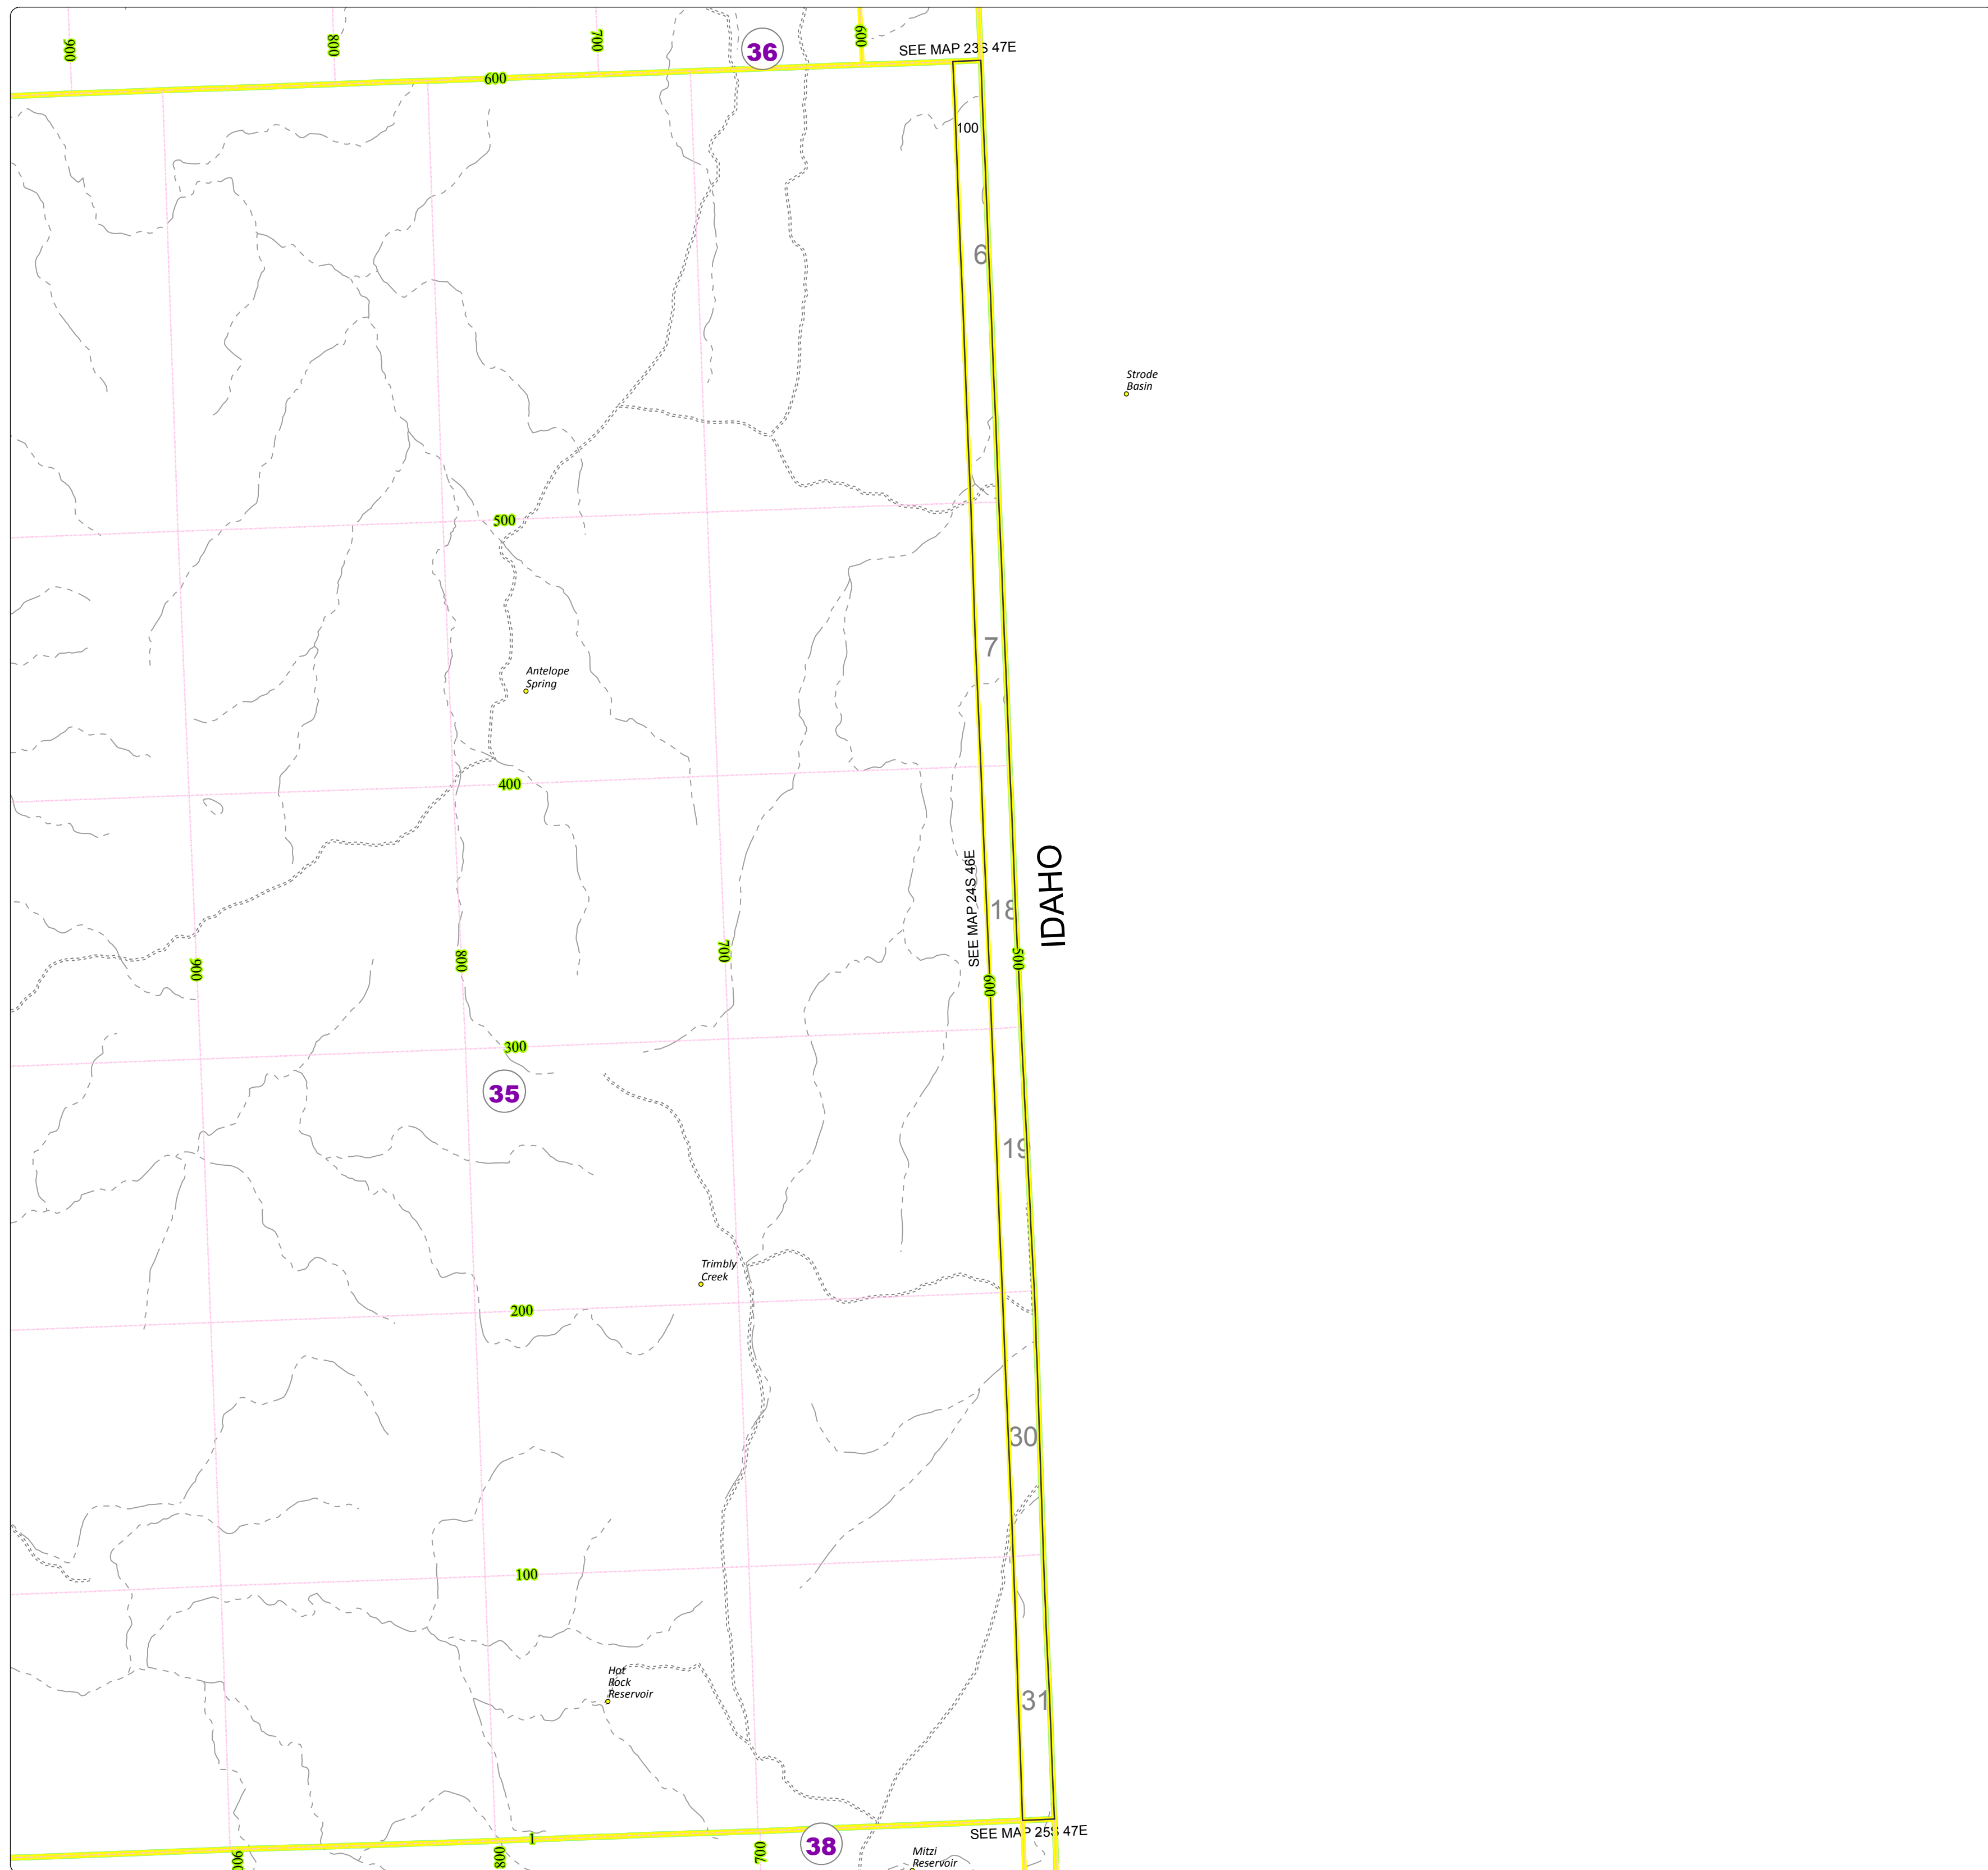

Malheur County Address Map

Legend

 MapNumberBoundary

TAX CODE AREA

 35 - Big Bend

DISCLAIMER
This information is not intended for use as an address locator and it should be noted that not all county address will be found. Parcels containing multiple addresses may only display a single address as recorded in the Assessor's database. This public information should be accepted and used by the recipient with the understanding that the data received from multiple sources was developed and collected for **assessment purpose only**.

GL2016

24S47E