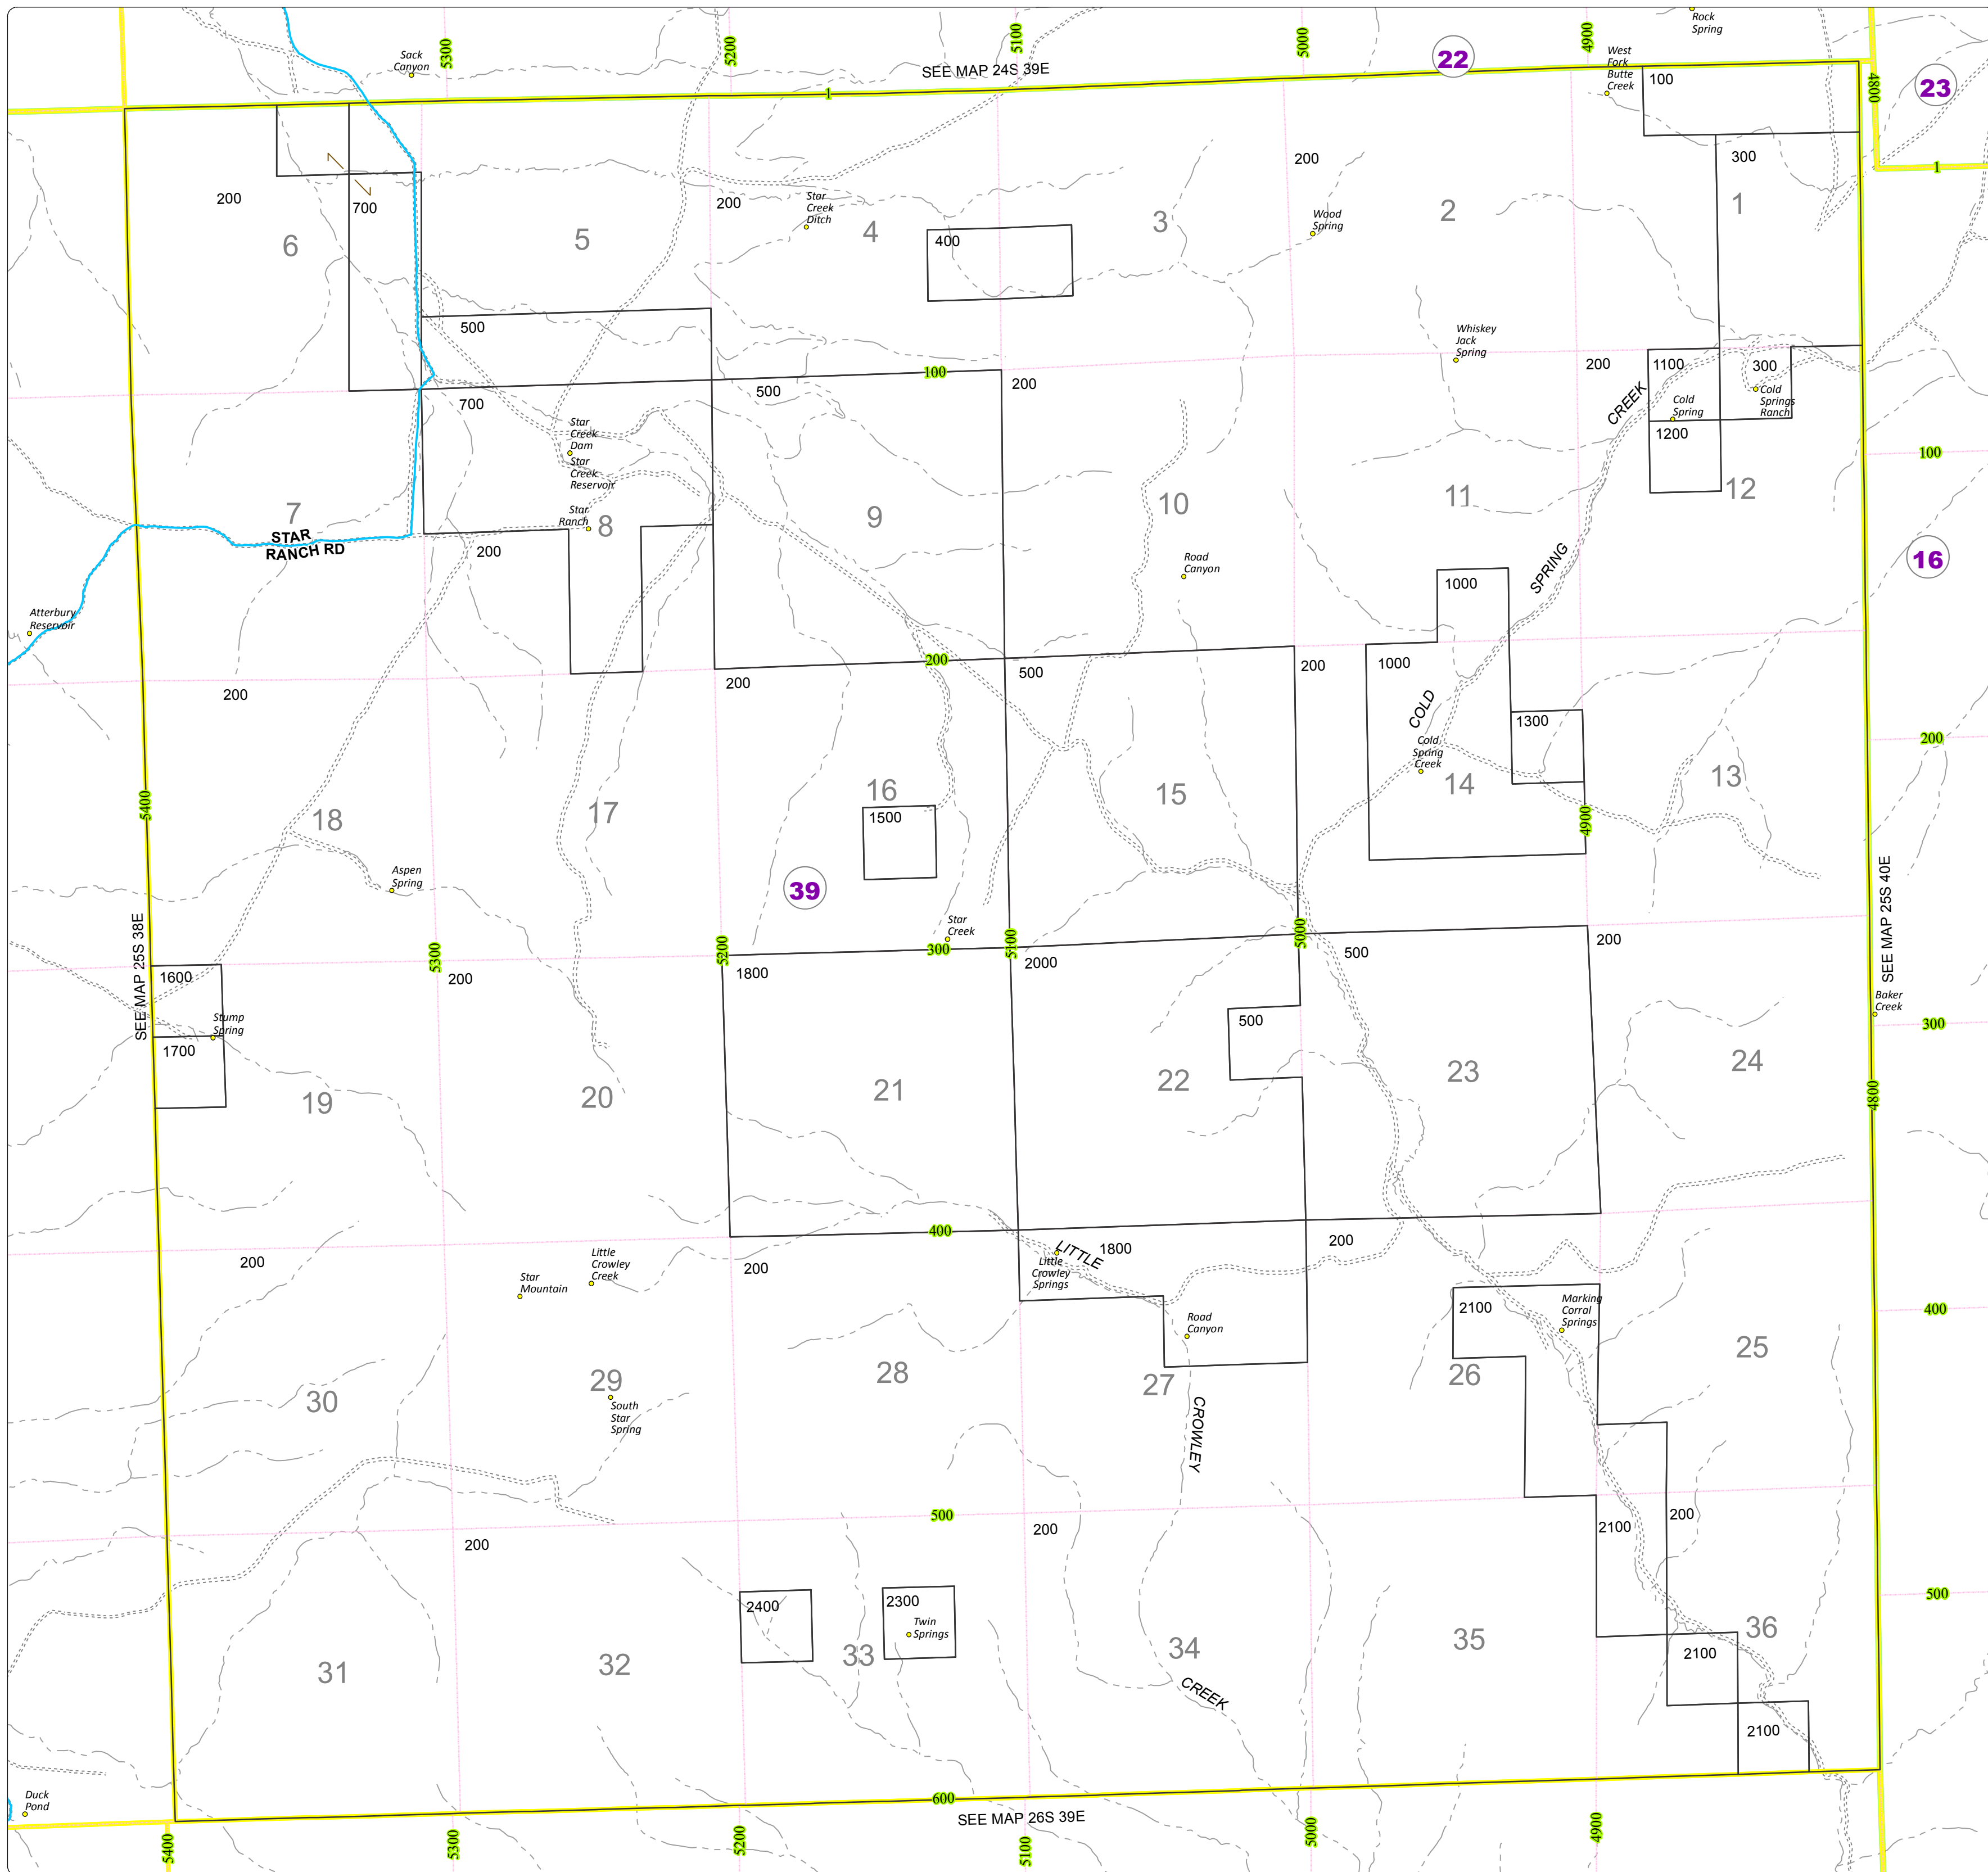

Malheur County Address Map

- Legend
- MapNumberBoundary
 - TAX CODE AREA**
 - 39 - Arock Area / Burns Junction

DISCLAIMER
 This information is not intended for use as an address locator and it should be noted that not all county address will be found. Parcels containing multiple addresses may only display a single address as recorded in the Assessor's database. This public information should be accepted and used by the recipient with the understanding that the data received from multiple sources was developed and collected for **assessment purpose only**.

GL2016

25S39E