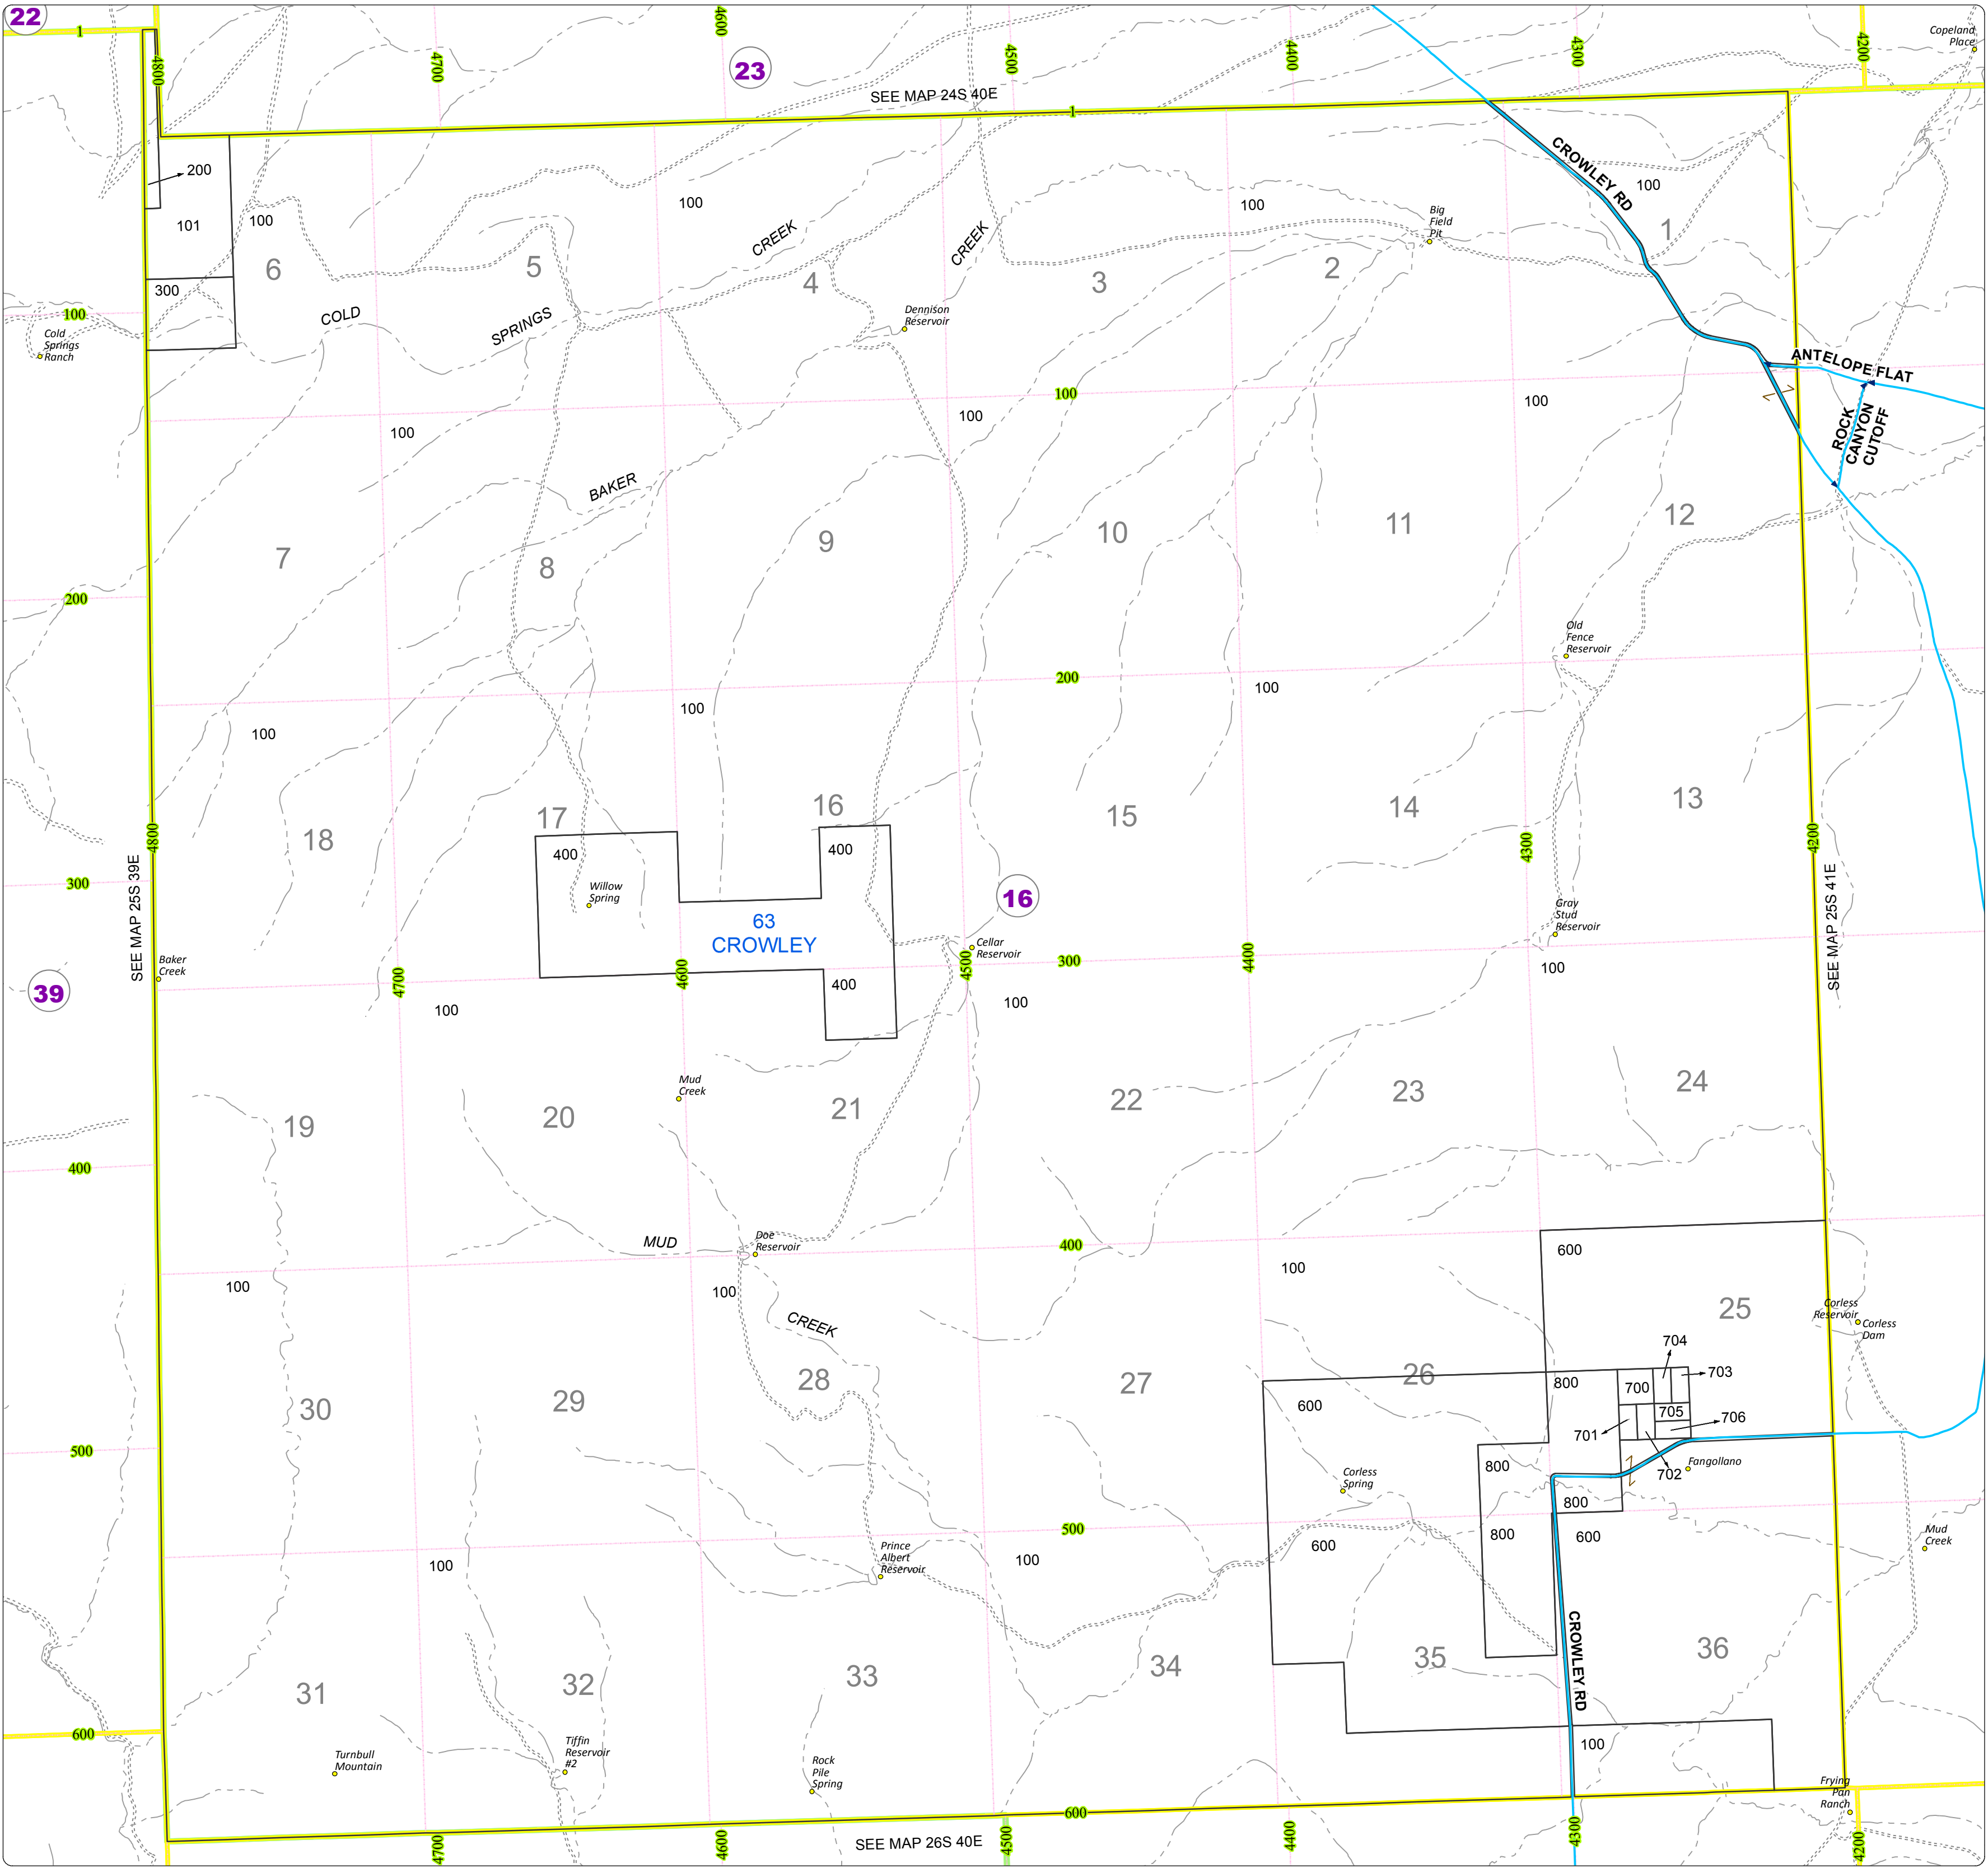

# Malheur County Address Map

- Legend
- MapNumberBoundary
  - TAX CODE AREA
  - 16 - Harper

**DISCLAIMER**  
This information is not intended for use as an address locator and it should be noted that not all county address will be found. Parcels containing multiple addresses may only display a single address as recorded in the Assessor's database. This public information should be accepted and used by the recipient with the understanding that the data received from multiple sources was developed and collected for **assessment purpose only**.

## 25S40E