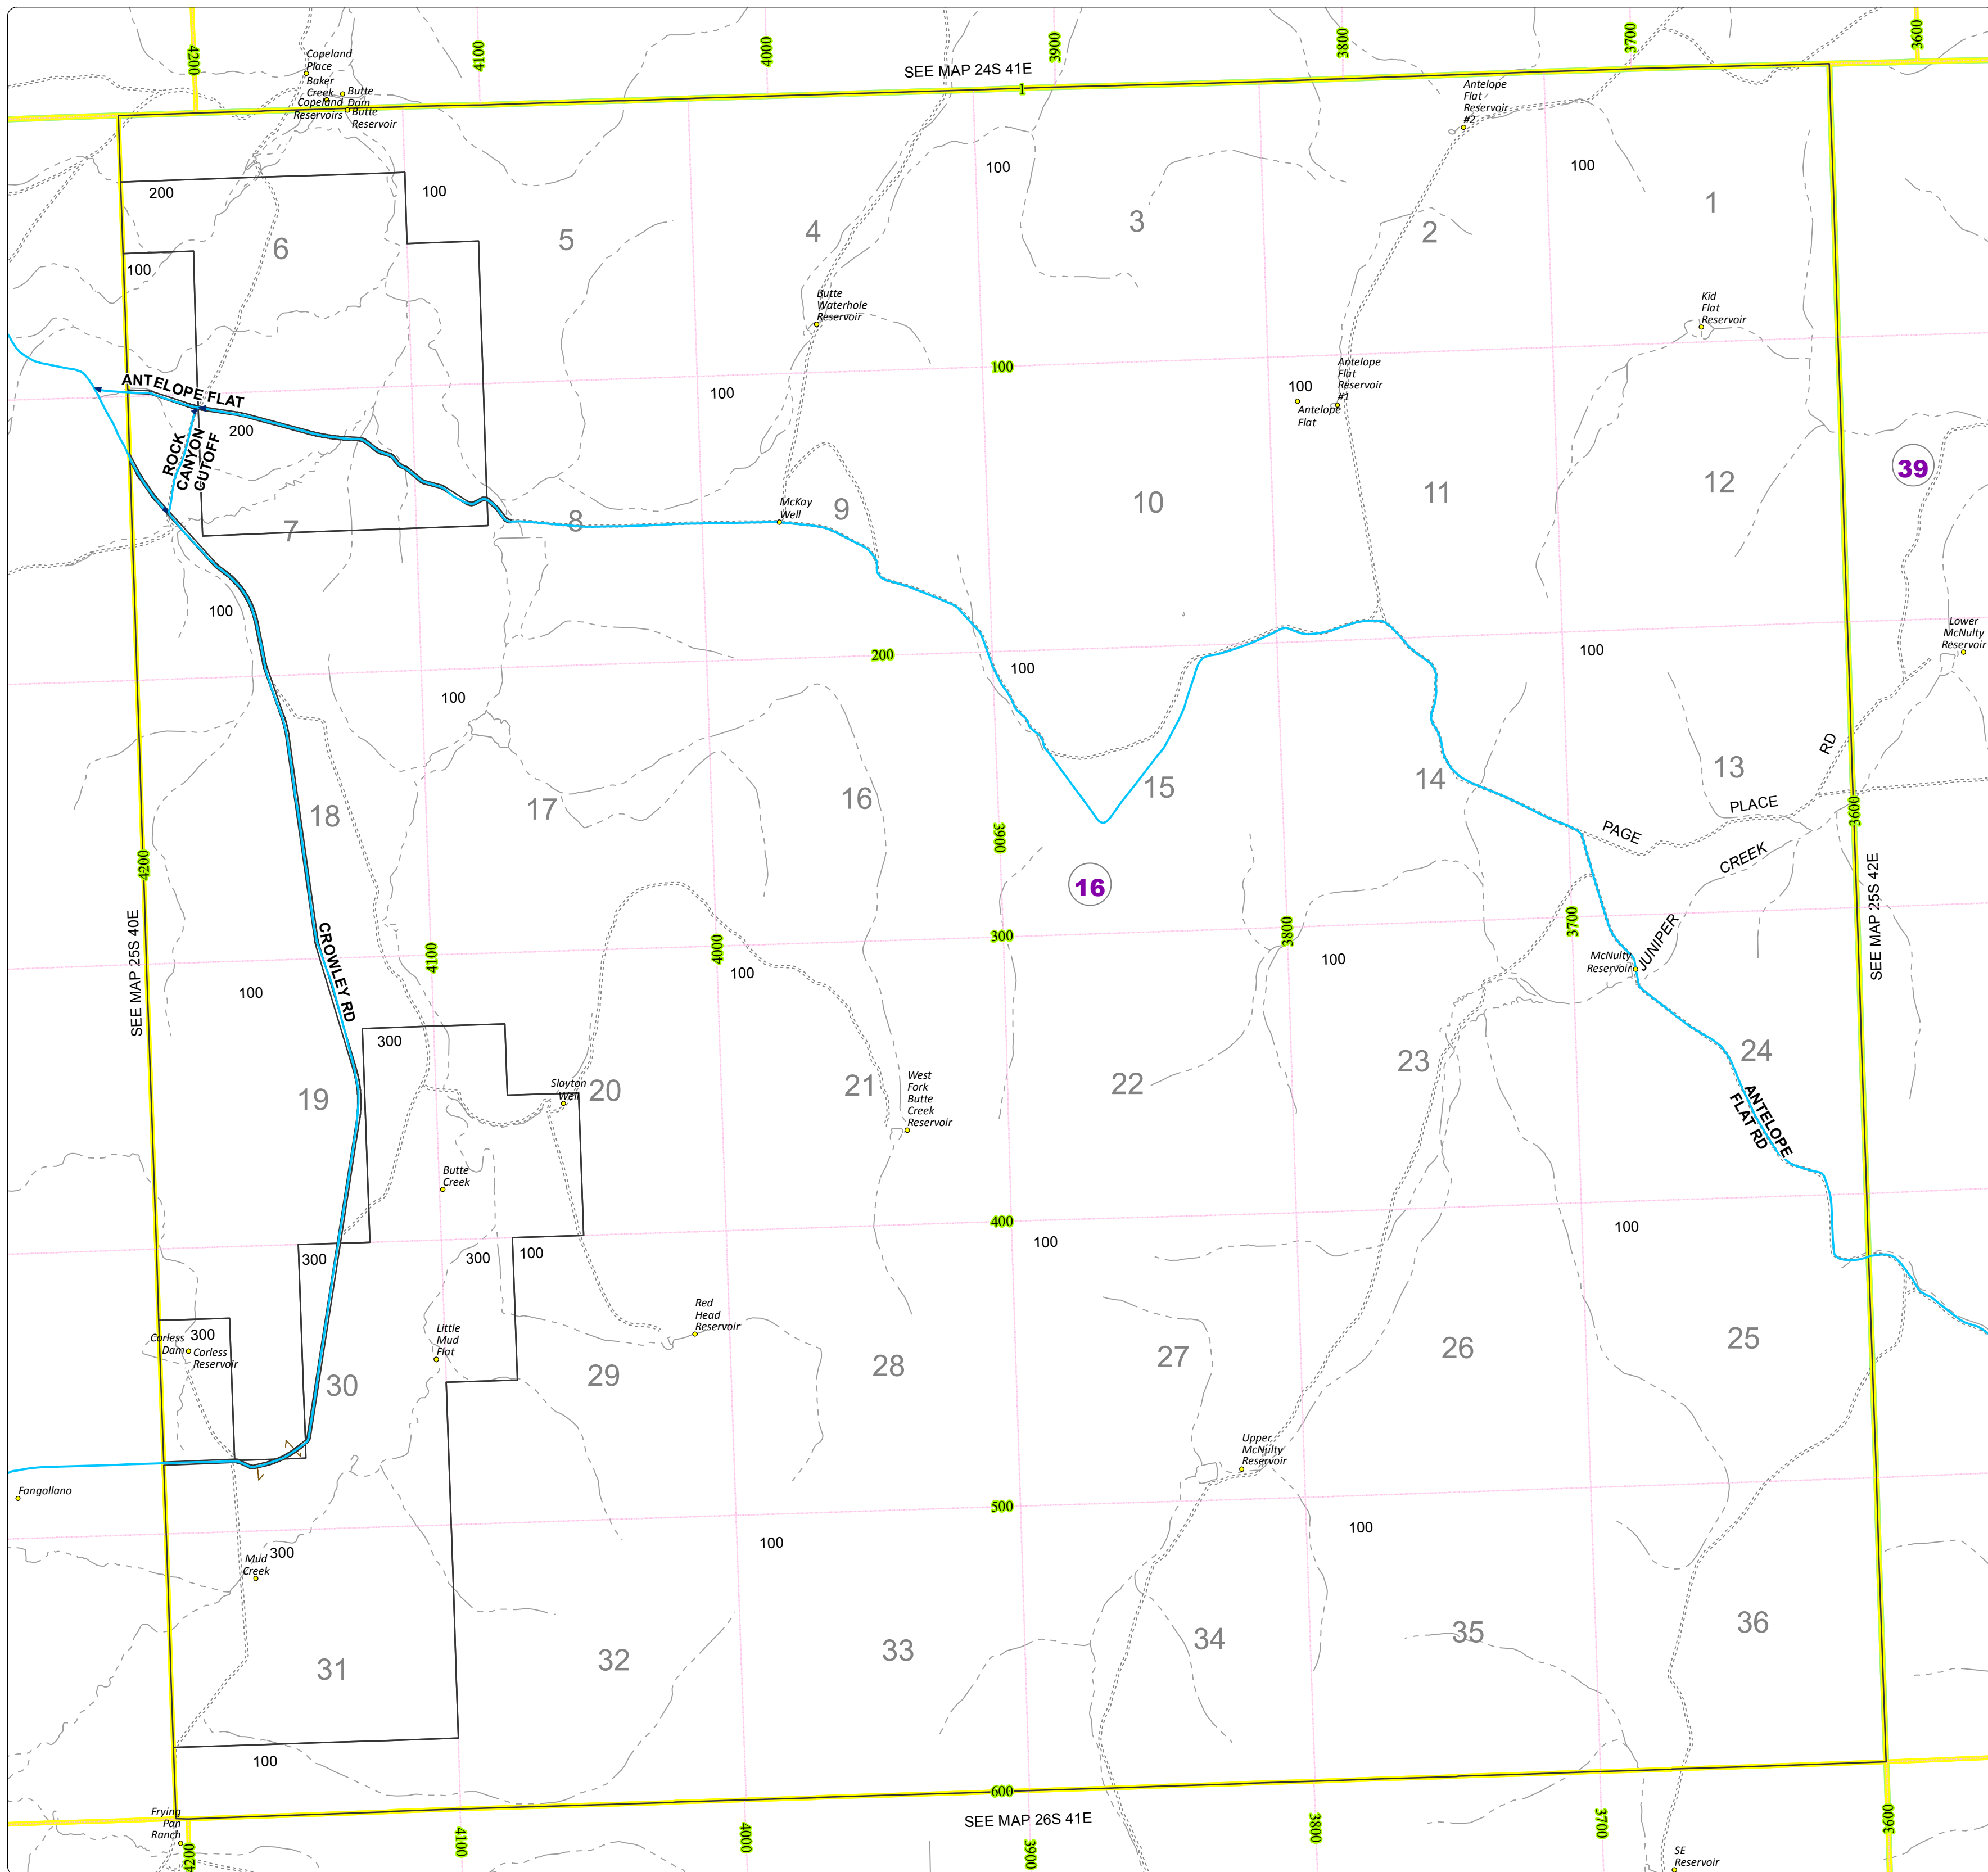

Malheur County Address Map

- Legend
- MapNumberBoundary
 - TAX CODE AREA
 - 16 - Harper

DISCLAIMER
This information is not intended for use as an address locator and it should be noted that not all county address will be found. Parcels containing multiple addresses may only display a single address as recorded in the Assessor's database. This public information should be accepted and used by the recipient with the understanding that the data received from multiple sources was developed and collected for **assessment purpose only**.