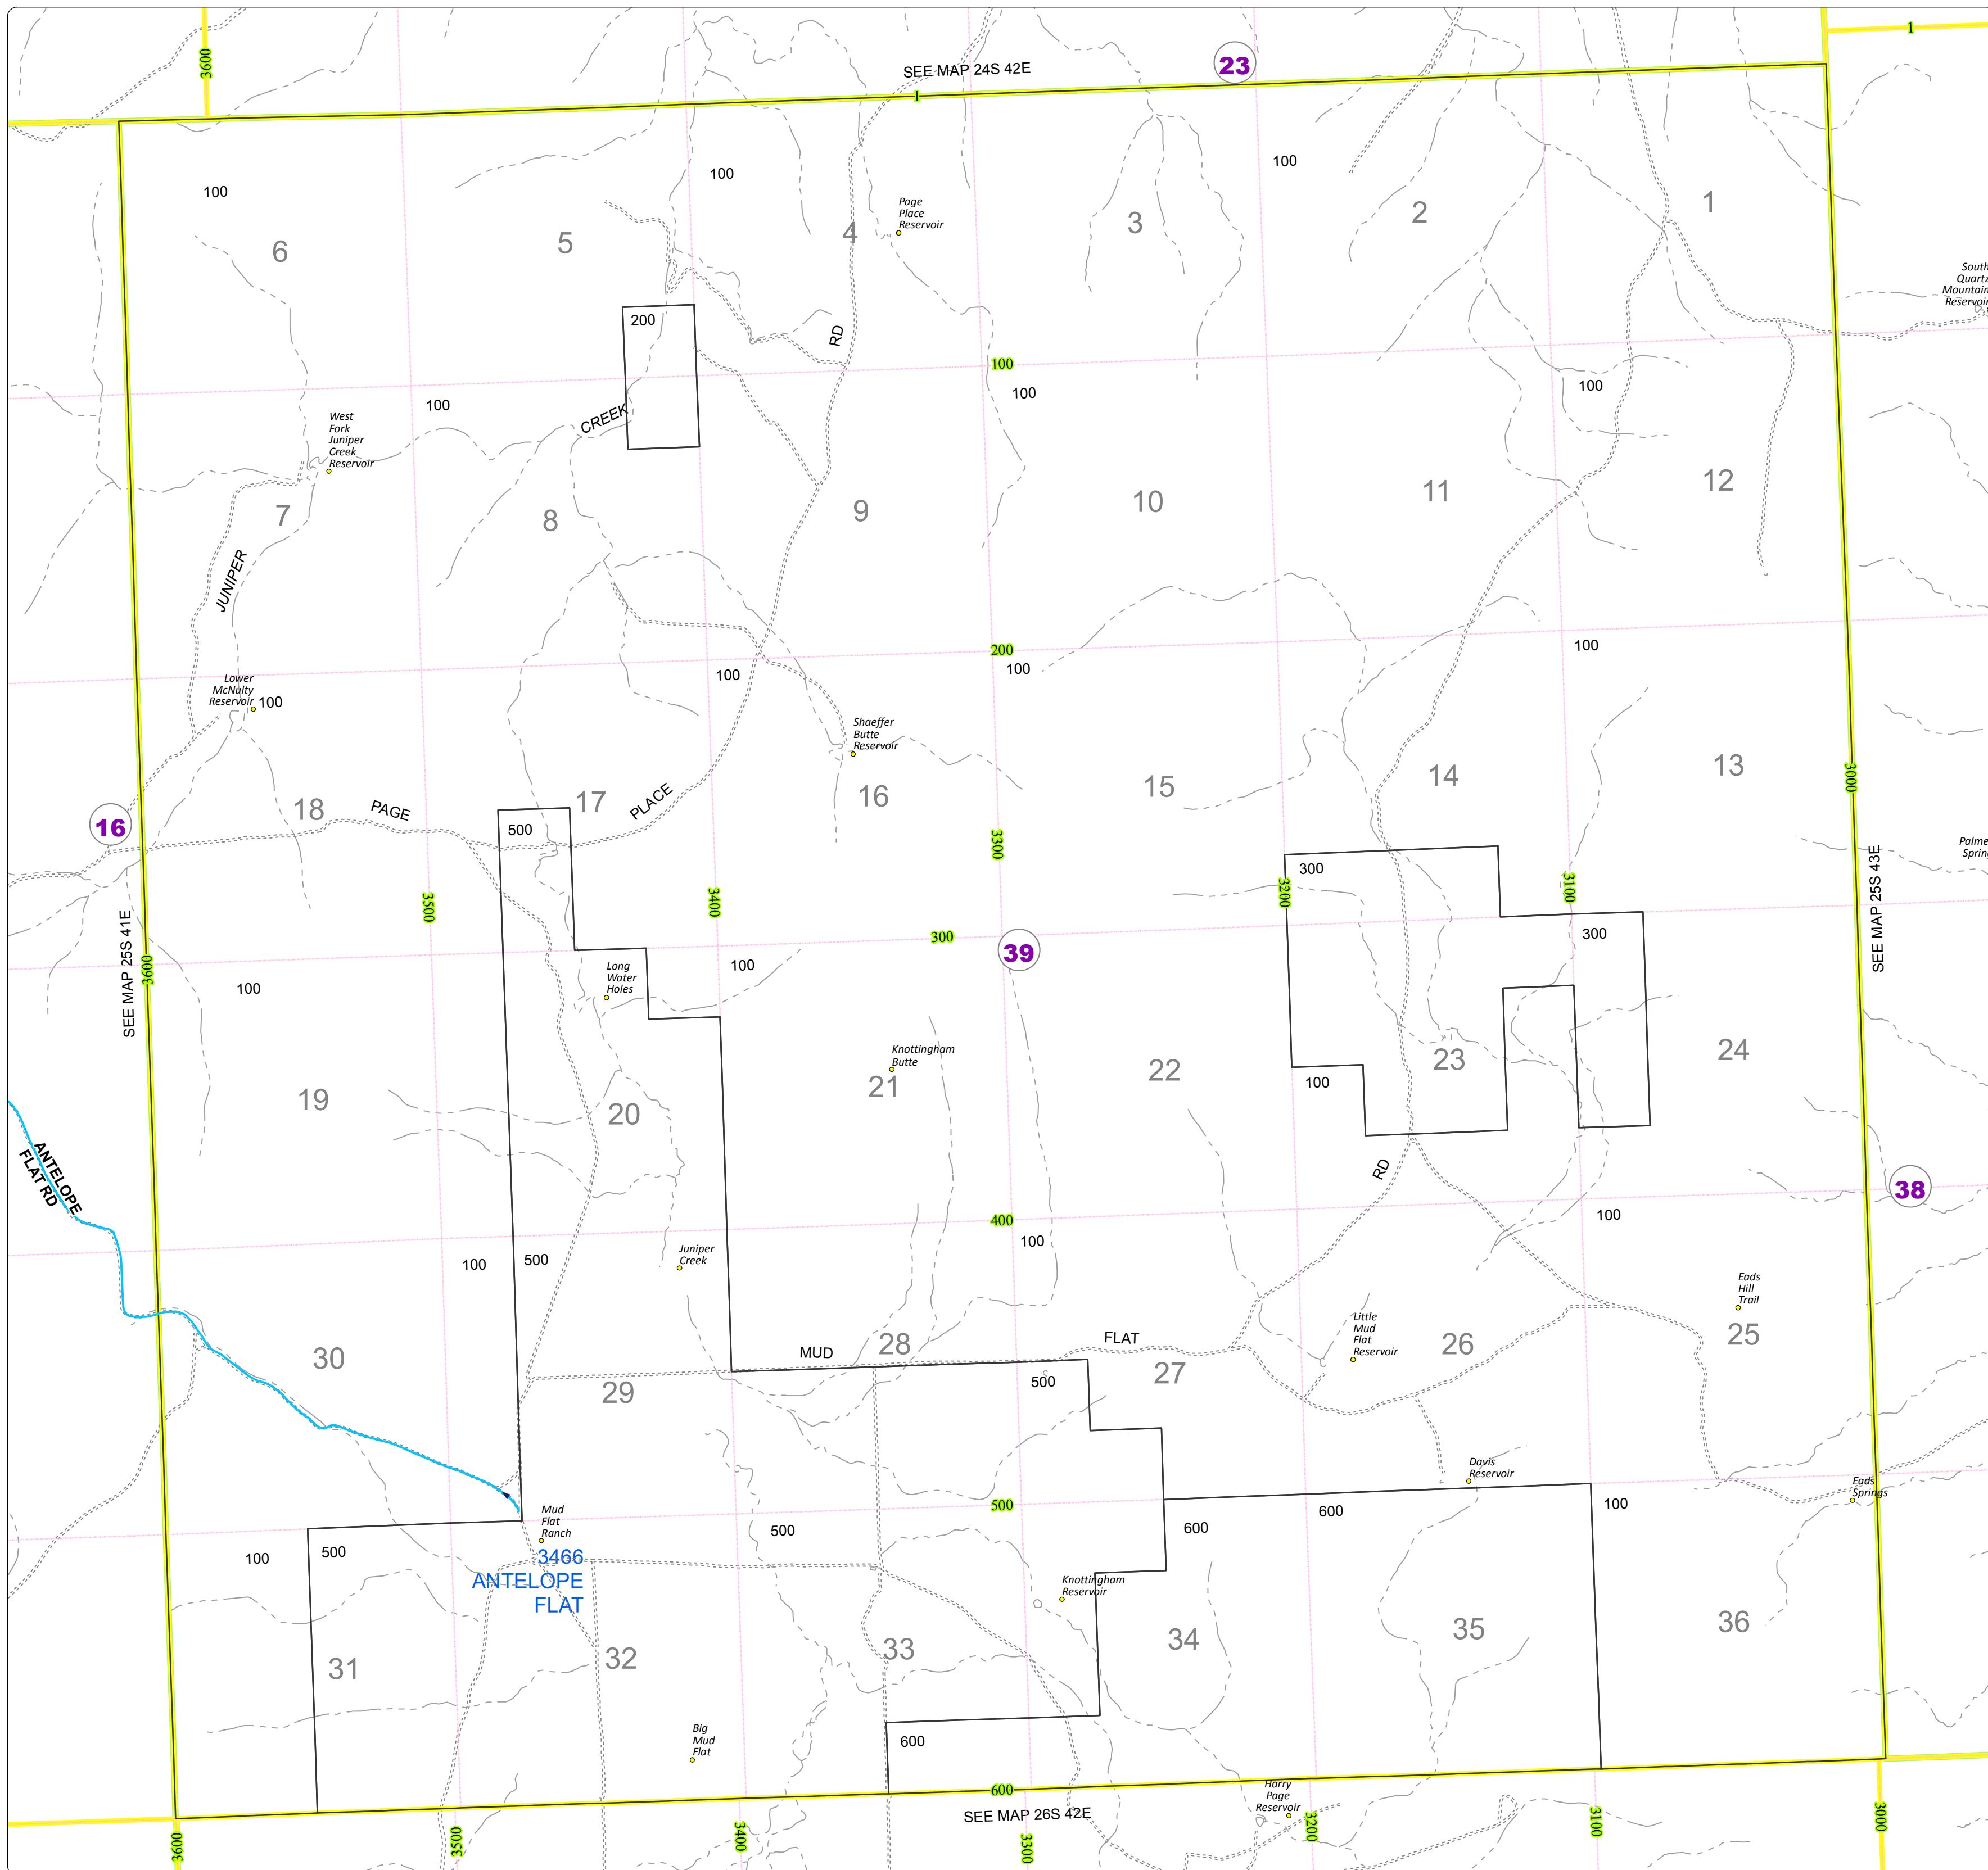

Malheur County Address Map

- Legend
- MapNumberBoundary
 - TAX CODE AREA
 - 39 - Arock Area / Burns Junction

DISCLAIMER
This information is not intended for use as an address locator and it should be noted that not all county address will be found. Parcels containing multiple addresses may only display a single address as recorded in the Assessor's database. This public information should be accepted and used by the recipient with the understanding that the data received from multiple sources was developed and collected for **assessment purpose only**.

GL2016

25S42E