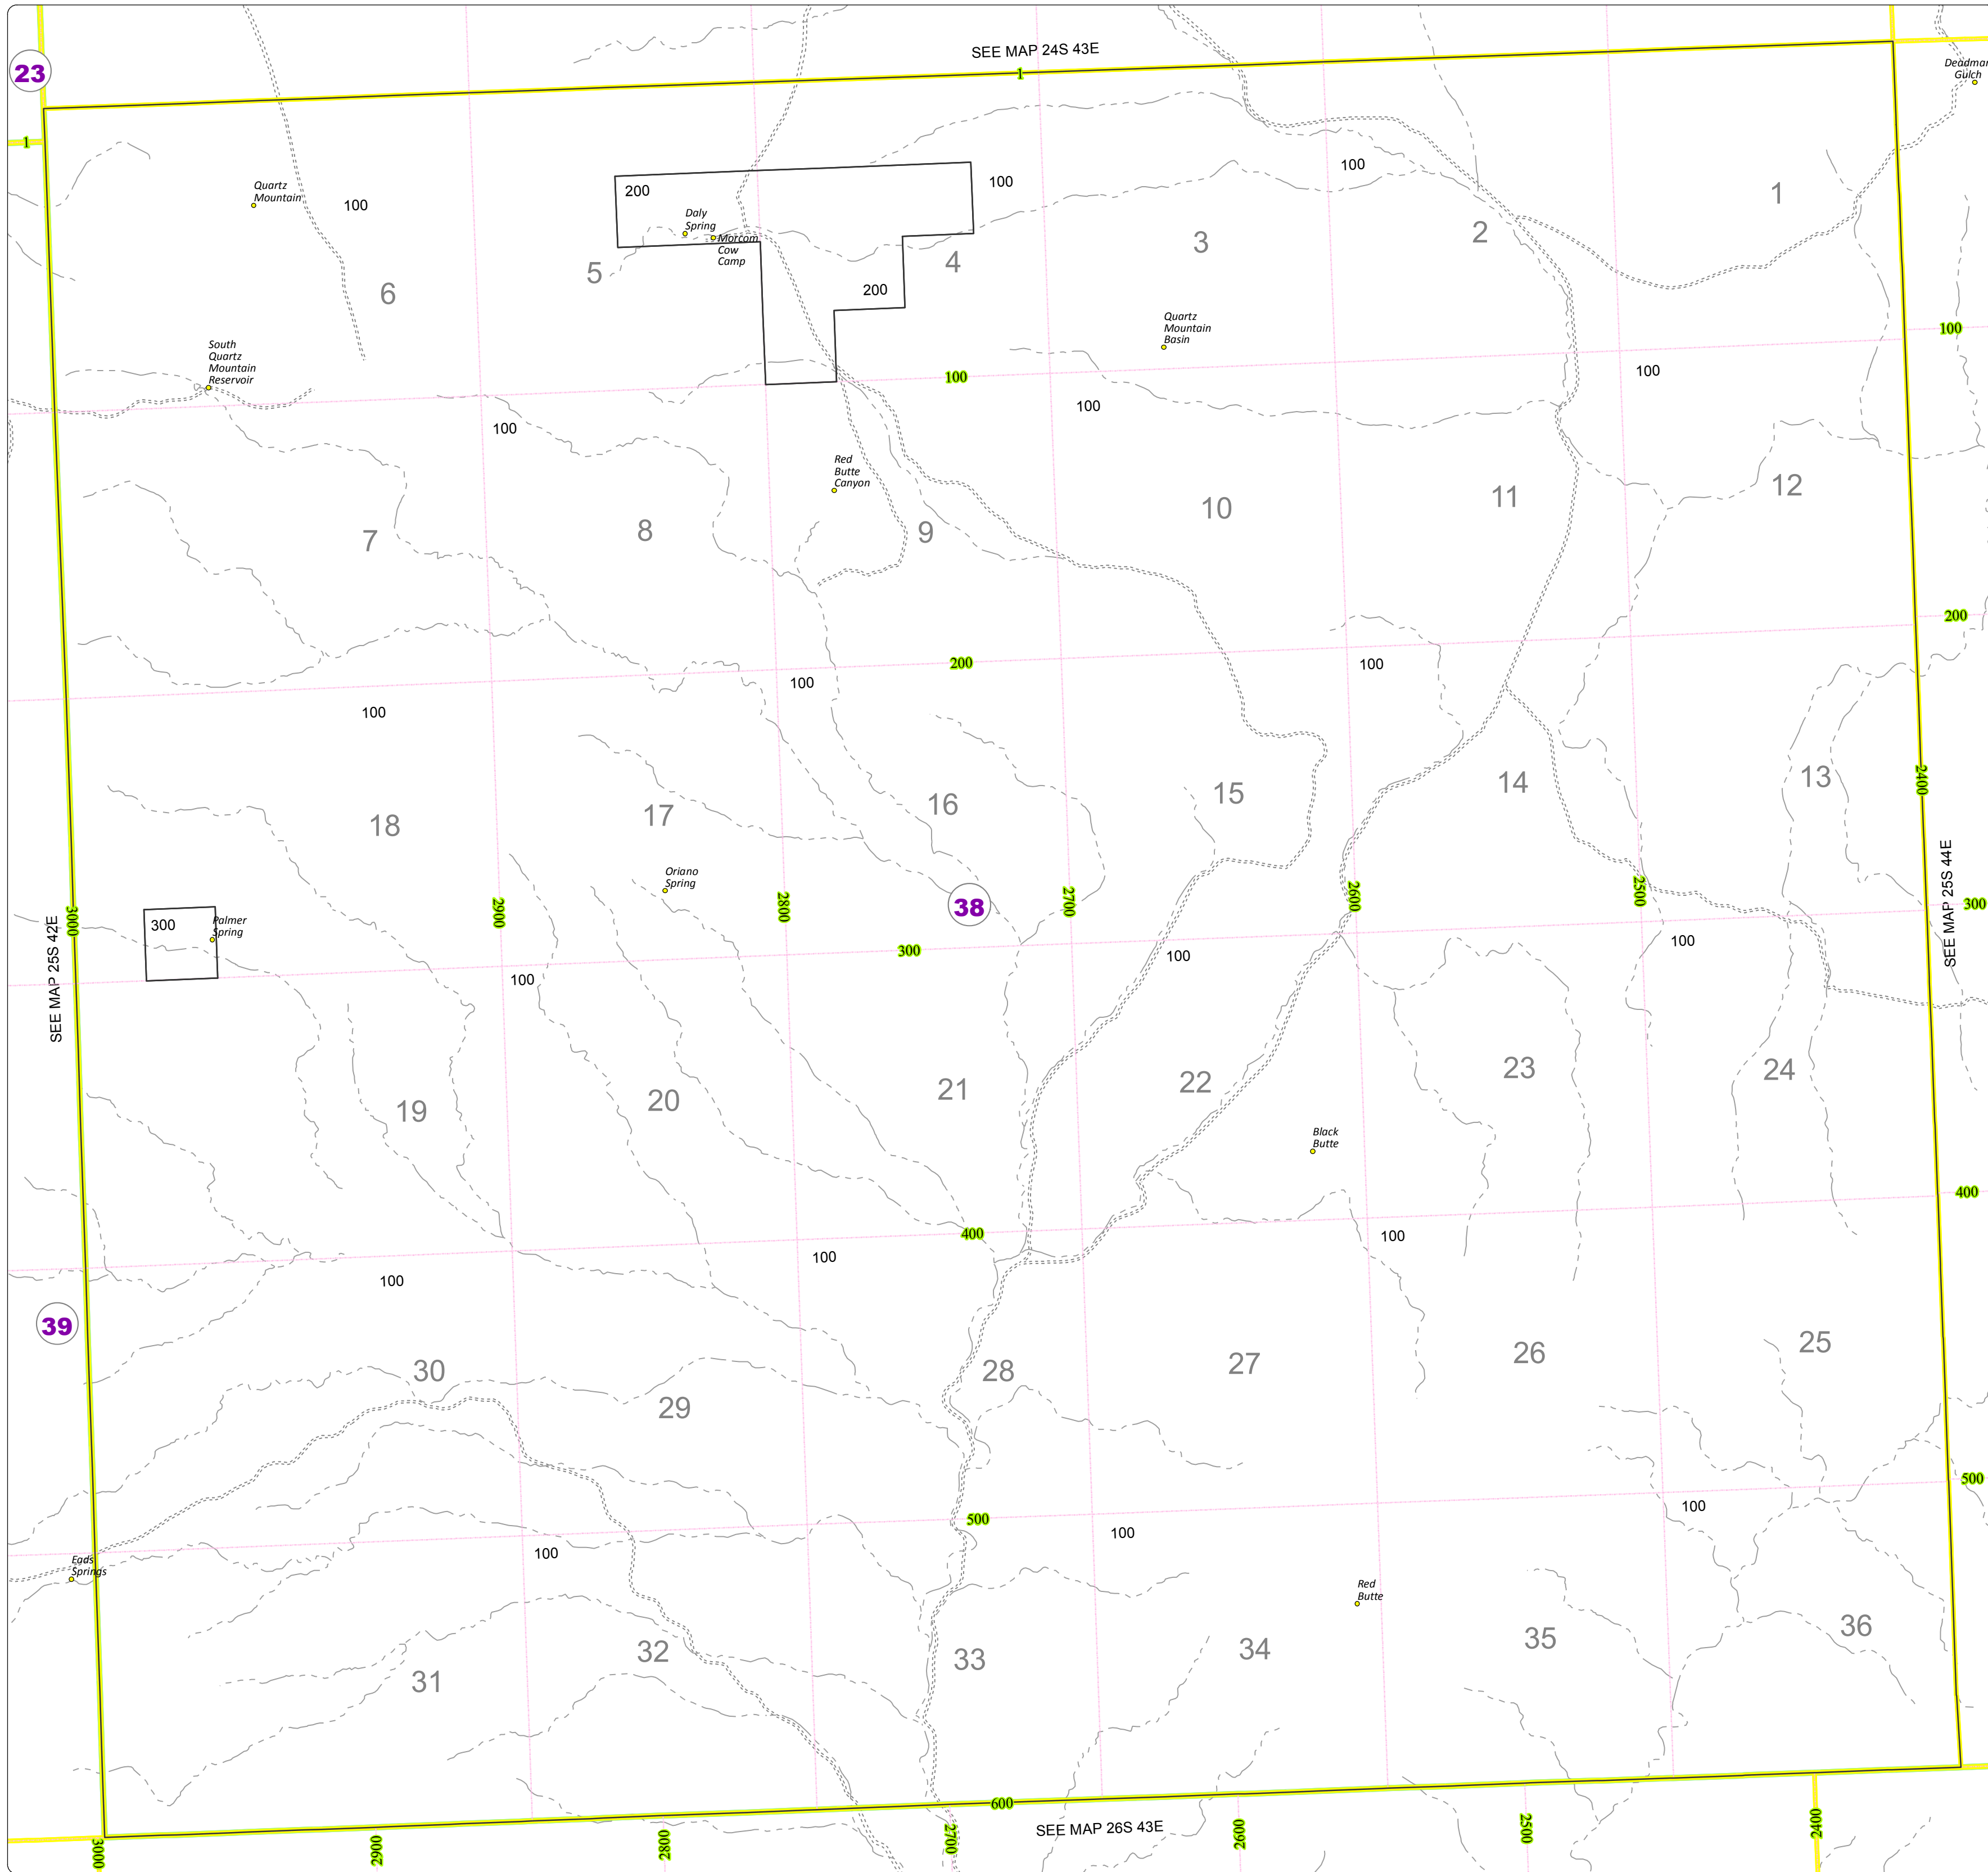

Malheur County Address Map

- Legend
- MapNumberBoundary
 - TAX CODE AREA**
 - 38 - Jordan Valley-Rural

DISCLAIMER
This information is not intended for use as an address locator and it should be noted that not all county address will be found. Parcels containing multiple addresses may only display a single address as recorded in the Assessor's database. This public information should be accepted and used by the recipient with the understanding that the data received from multiple sources was developed and collected for **assessment purpose only**.

GL2016

25S43E