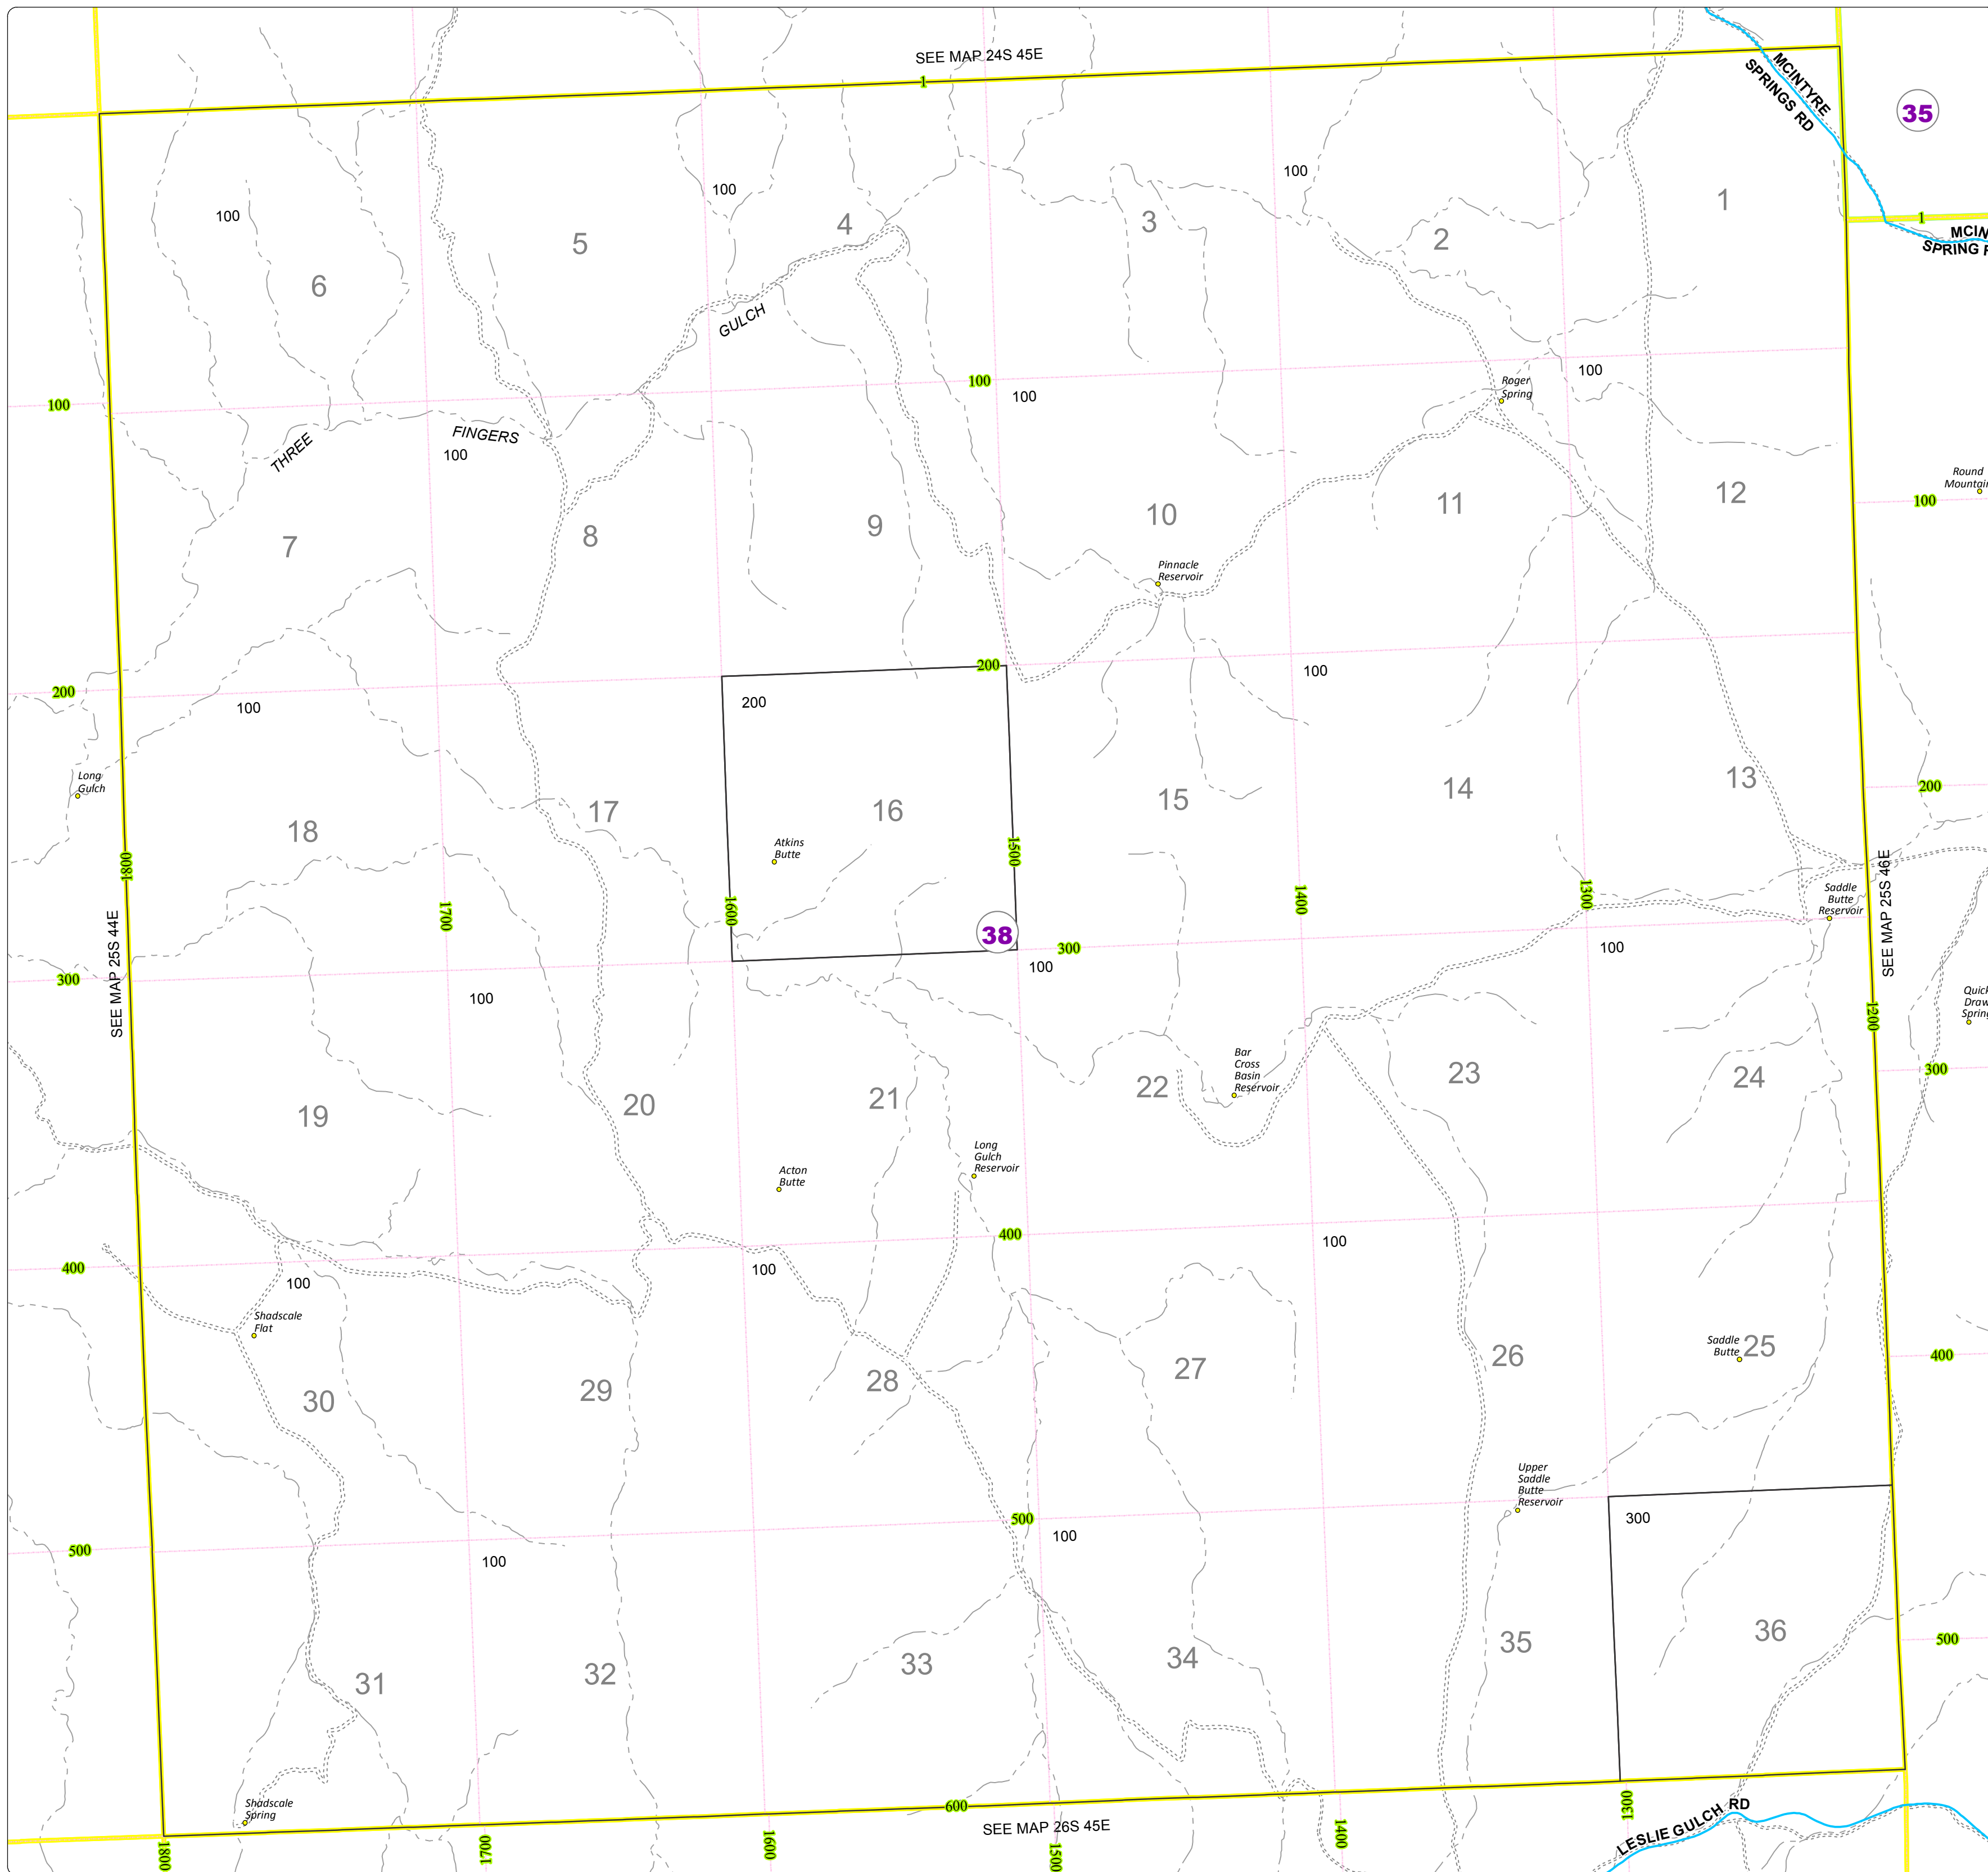

Malheur County Address Map

- Legend
- MapNumberBoundary
 - TAX CODE AREA
 - 38 - Jordan Valley-Rural

DISCLAIMER
This information is not intended for use as an address locator and it should be noted that not all county address will be found. Parcels containing multiple addresses may only display a single address as recorded in the Assessor's database. This public information should be accepted and used by the recipient with the understanding that the data received from multiple sources was developed and collected for assessment purpose only.

GL2016

25S45E