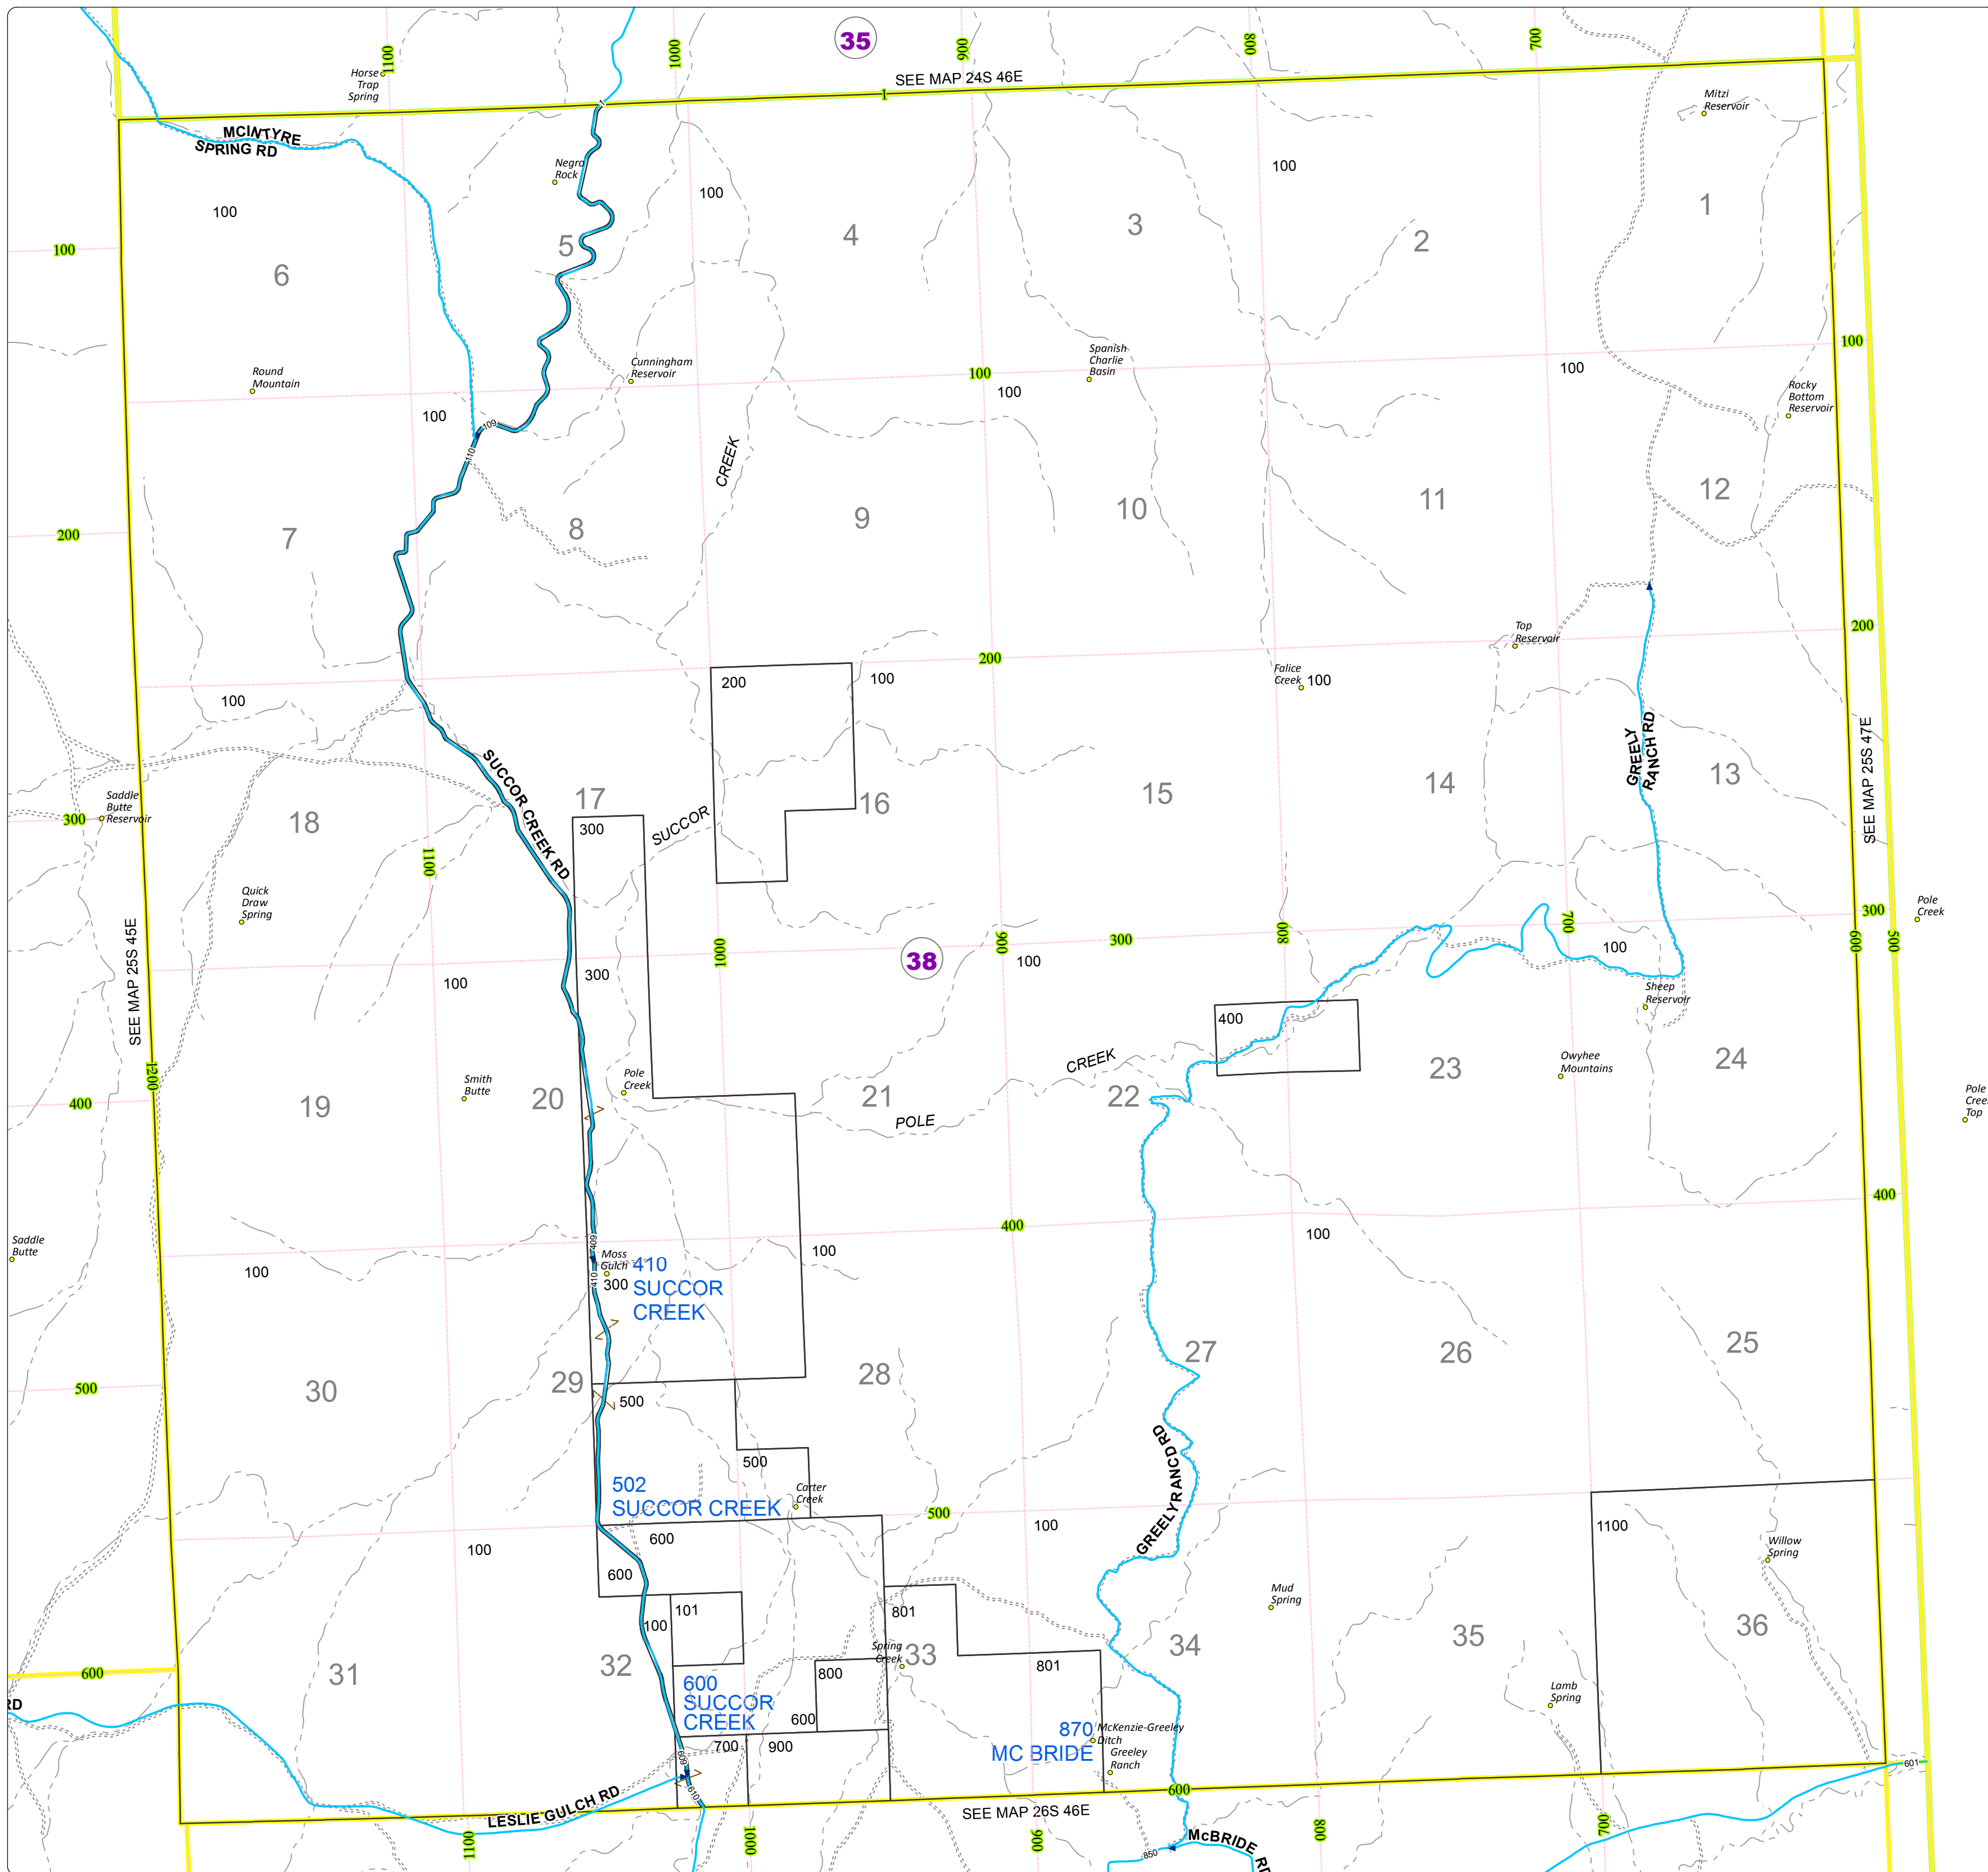

Malheur County Address Map

- Legend
- MapNumberBoundary
 - TAX CODE AREA
 - 38 - Jordan Valley-Rural

DISCLAIMER
This information is not intended for use as an address locator and it should be noted that not all county address will be found. Parcels containing multiple addresses may only display a single address as recorded in the Assessor's database. This public information should be accepted and used by the recipient with the understanding that the data received from multiple sources was developed and collected for assessment purpose only.

GL2016

25S46E