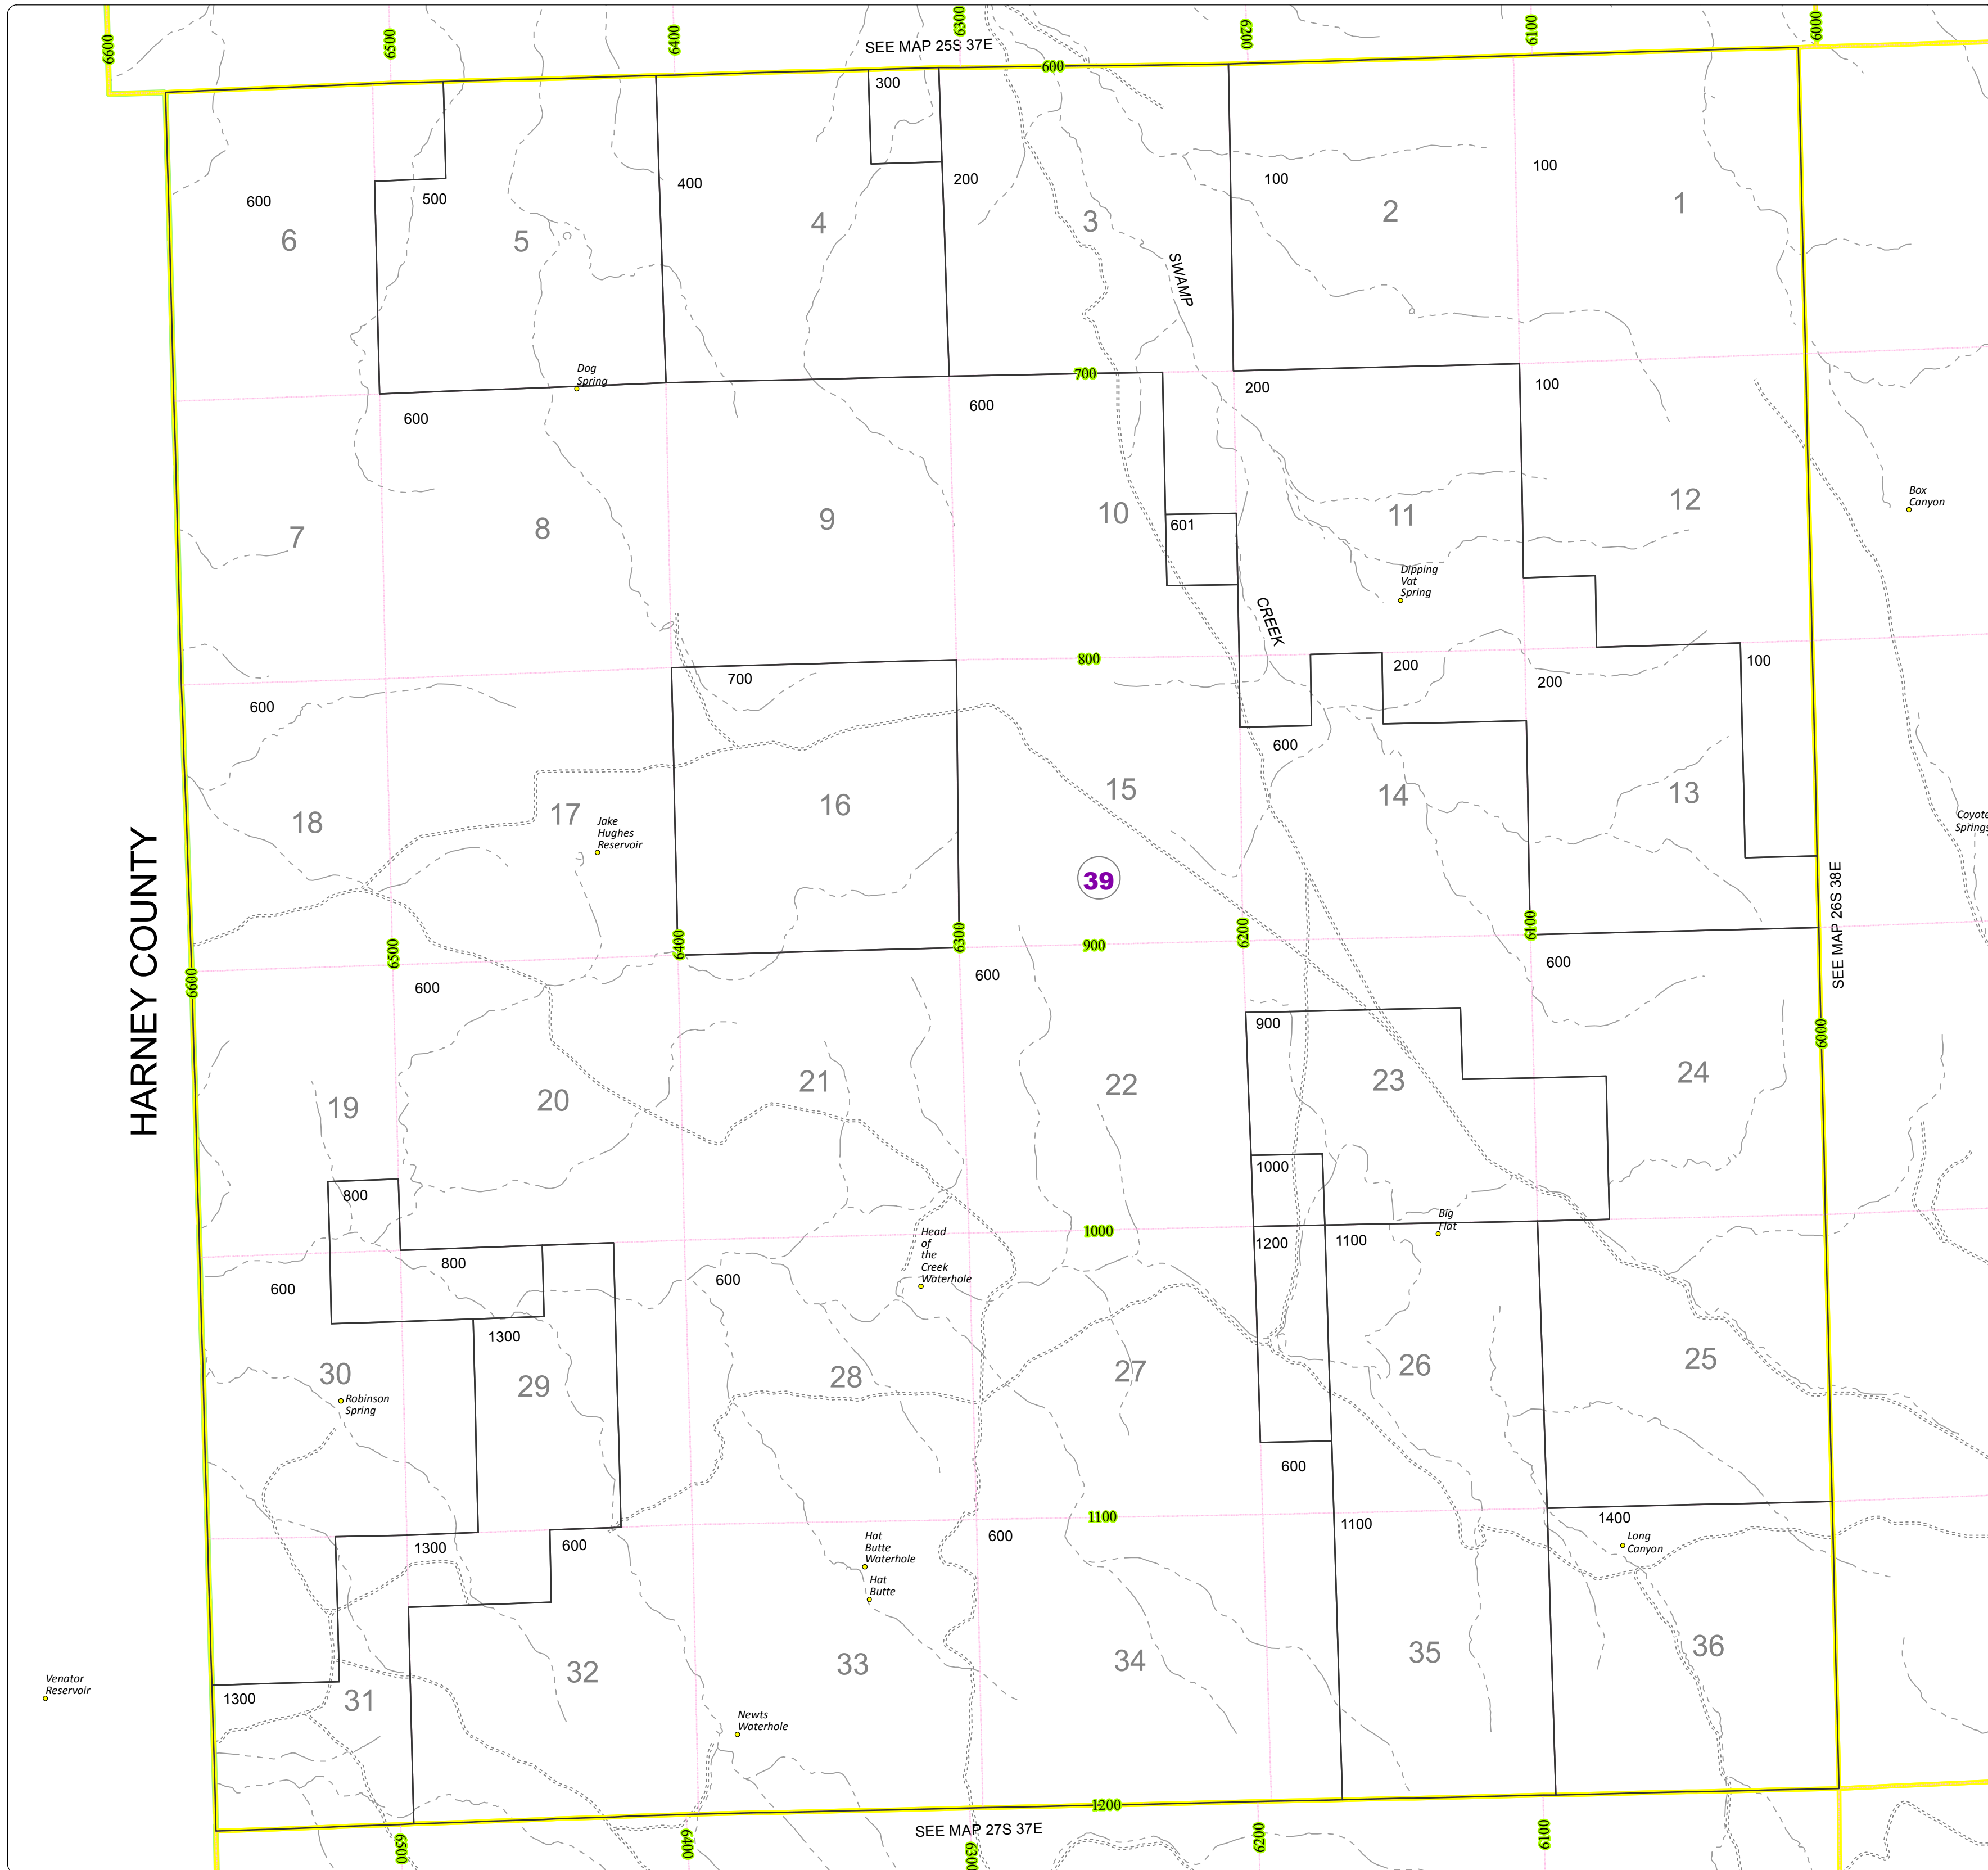

Malheur County Address Map

- Legend
- MapNumberBoundary
 - TAX CODE AREA
 - 39 - Arock Area / Burns Junction

DISCLAIMER
This information is not intended for use as an address locator and it should be noted that not all county address will be found. Parcels containing multiple addresses may only display a single address as recorded in the Assessor's database. This public information should be accepted and used by the recipient with the understanding that the data received from multiple sources was developed and collected for **assessment purpose only**.

GL2016

26S37E