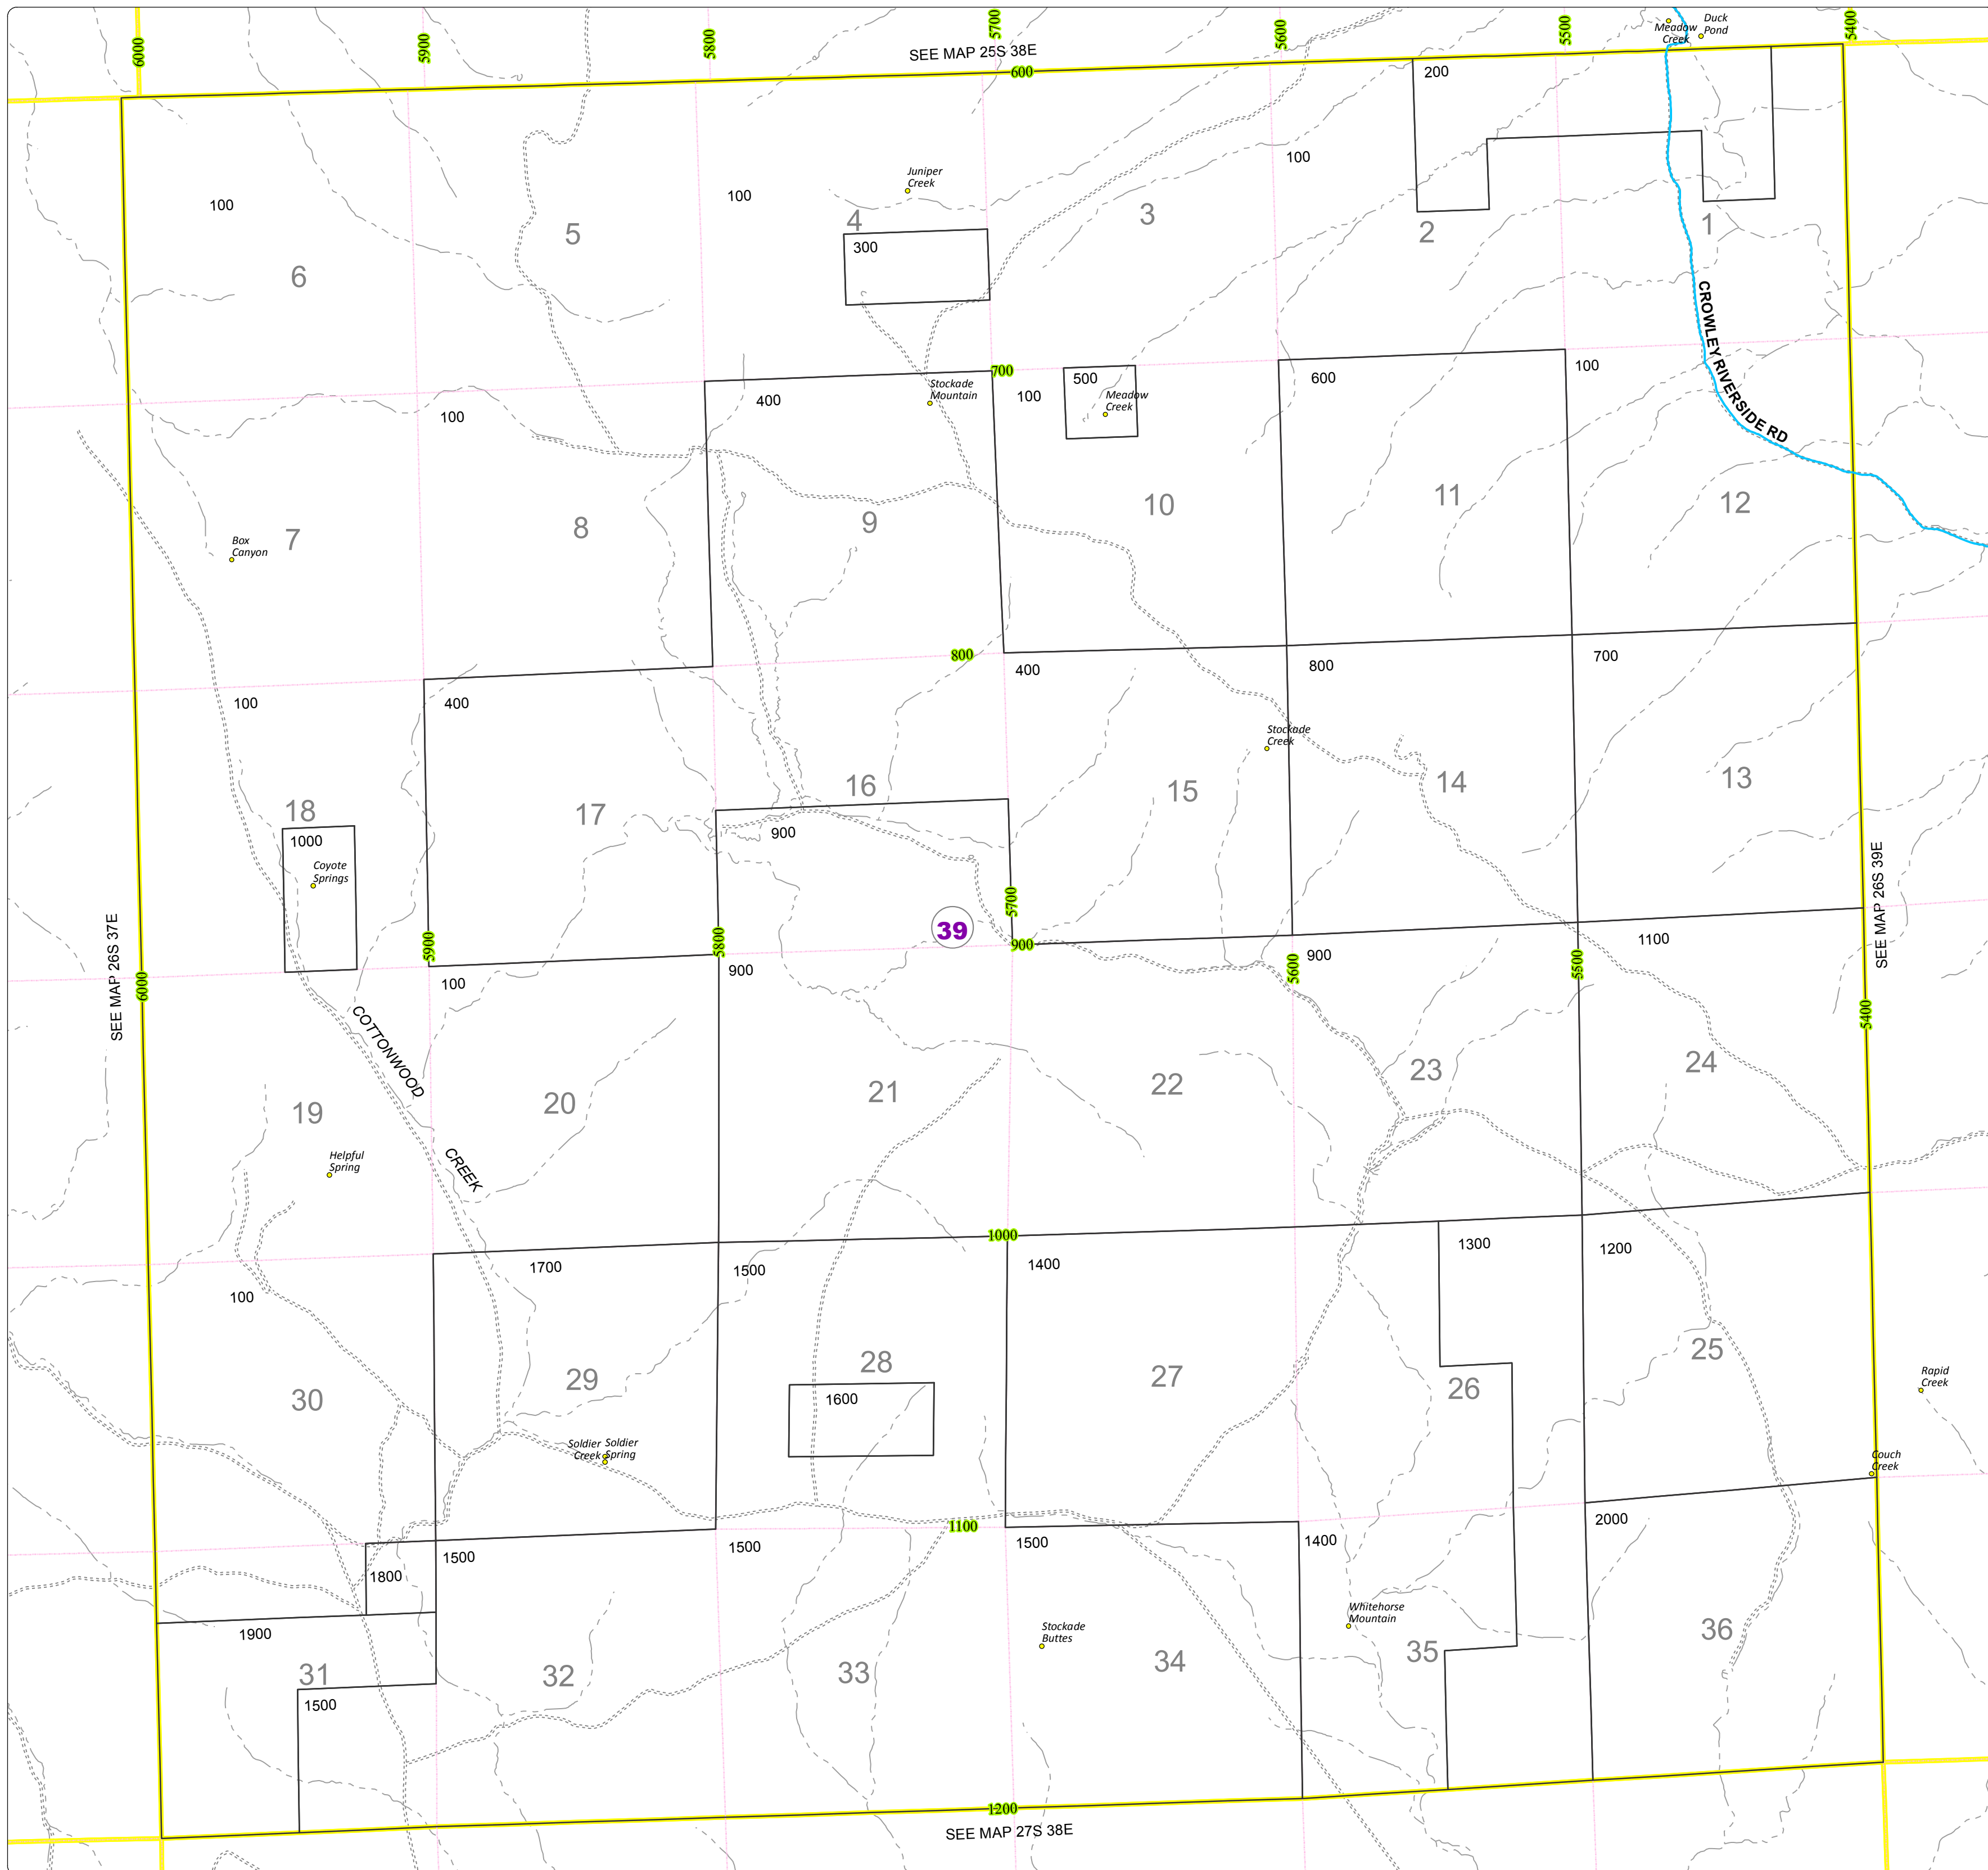

Malheur County Address Map

- Legend
- MapNumberBoundary
 - TAX CODE AREA
 - 39 - Arock Area / Burns Junction

DISCLAIMER
This information is not intended for use as an address locator and it should be noted that not all county address will be found. Parcels containing multiple addresses may only display a single address as recorded in the Assessor's database. This public information should be accepted and used by the recipient with the understanding that the data received from multiple sources was developed and collected for **assessment purpose only**.

GL2016

26S38E