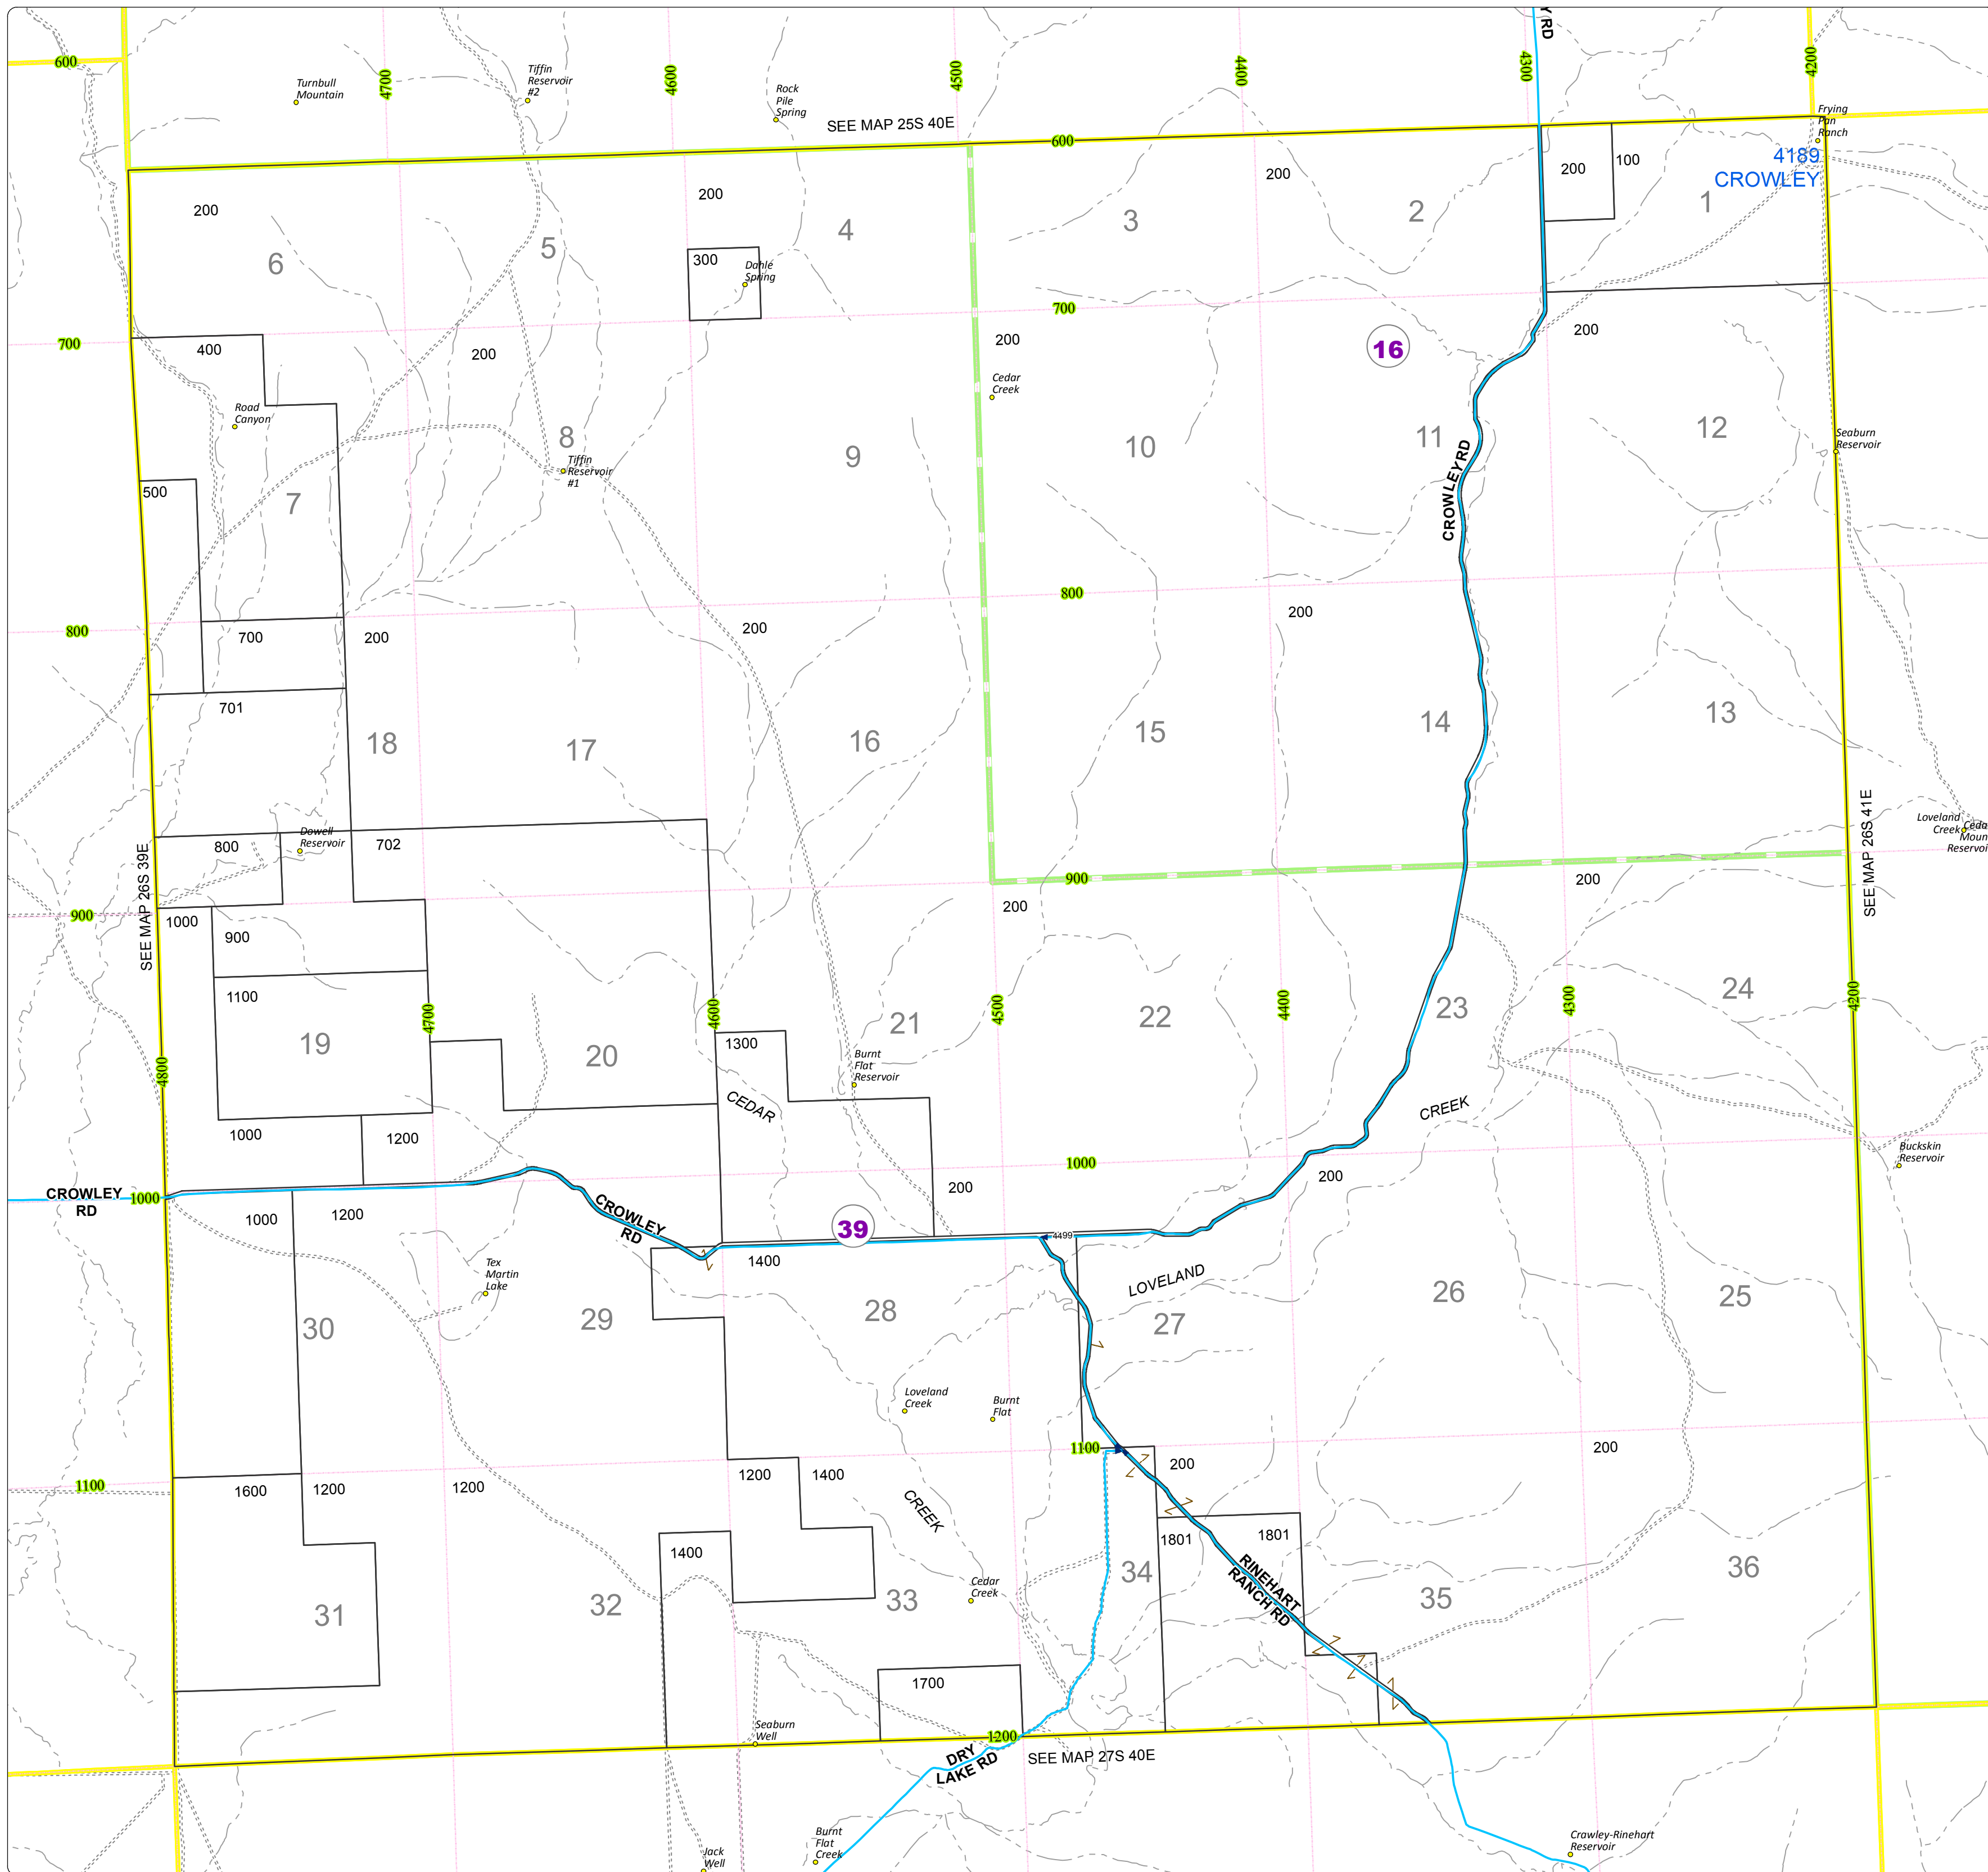

# Malheur County Address Map

- Legend
- MapNumberBoundary
  - TAX CODE AREA**
  - 16 - Harper
  - 39 - Arock Area / Burns Junction

**DISCLAIMER**  
This information is not intended for use as an address locator and it should be noted that not all county address will be found. Parcels containing multiple addresses may only display a single address as recorded in the Assessor's database. This public information should be accepted and used by the recipient with the understanding that the data received from multiple sources was developed and collected for **assessment purpose only**.