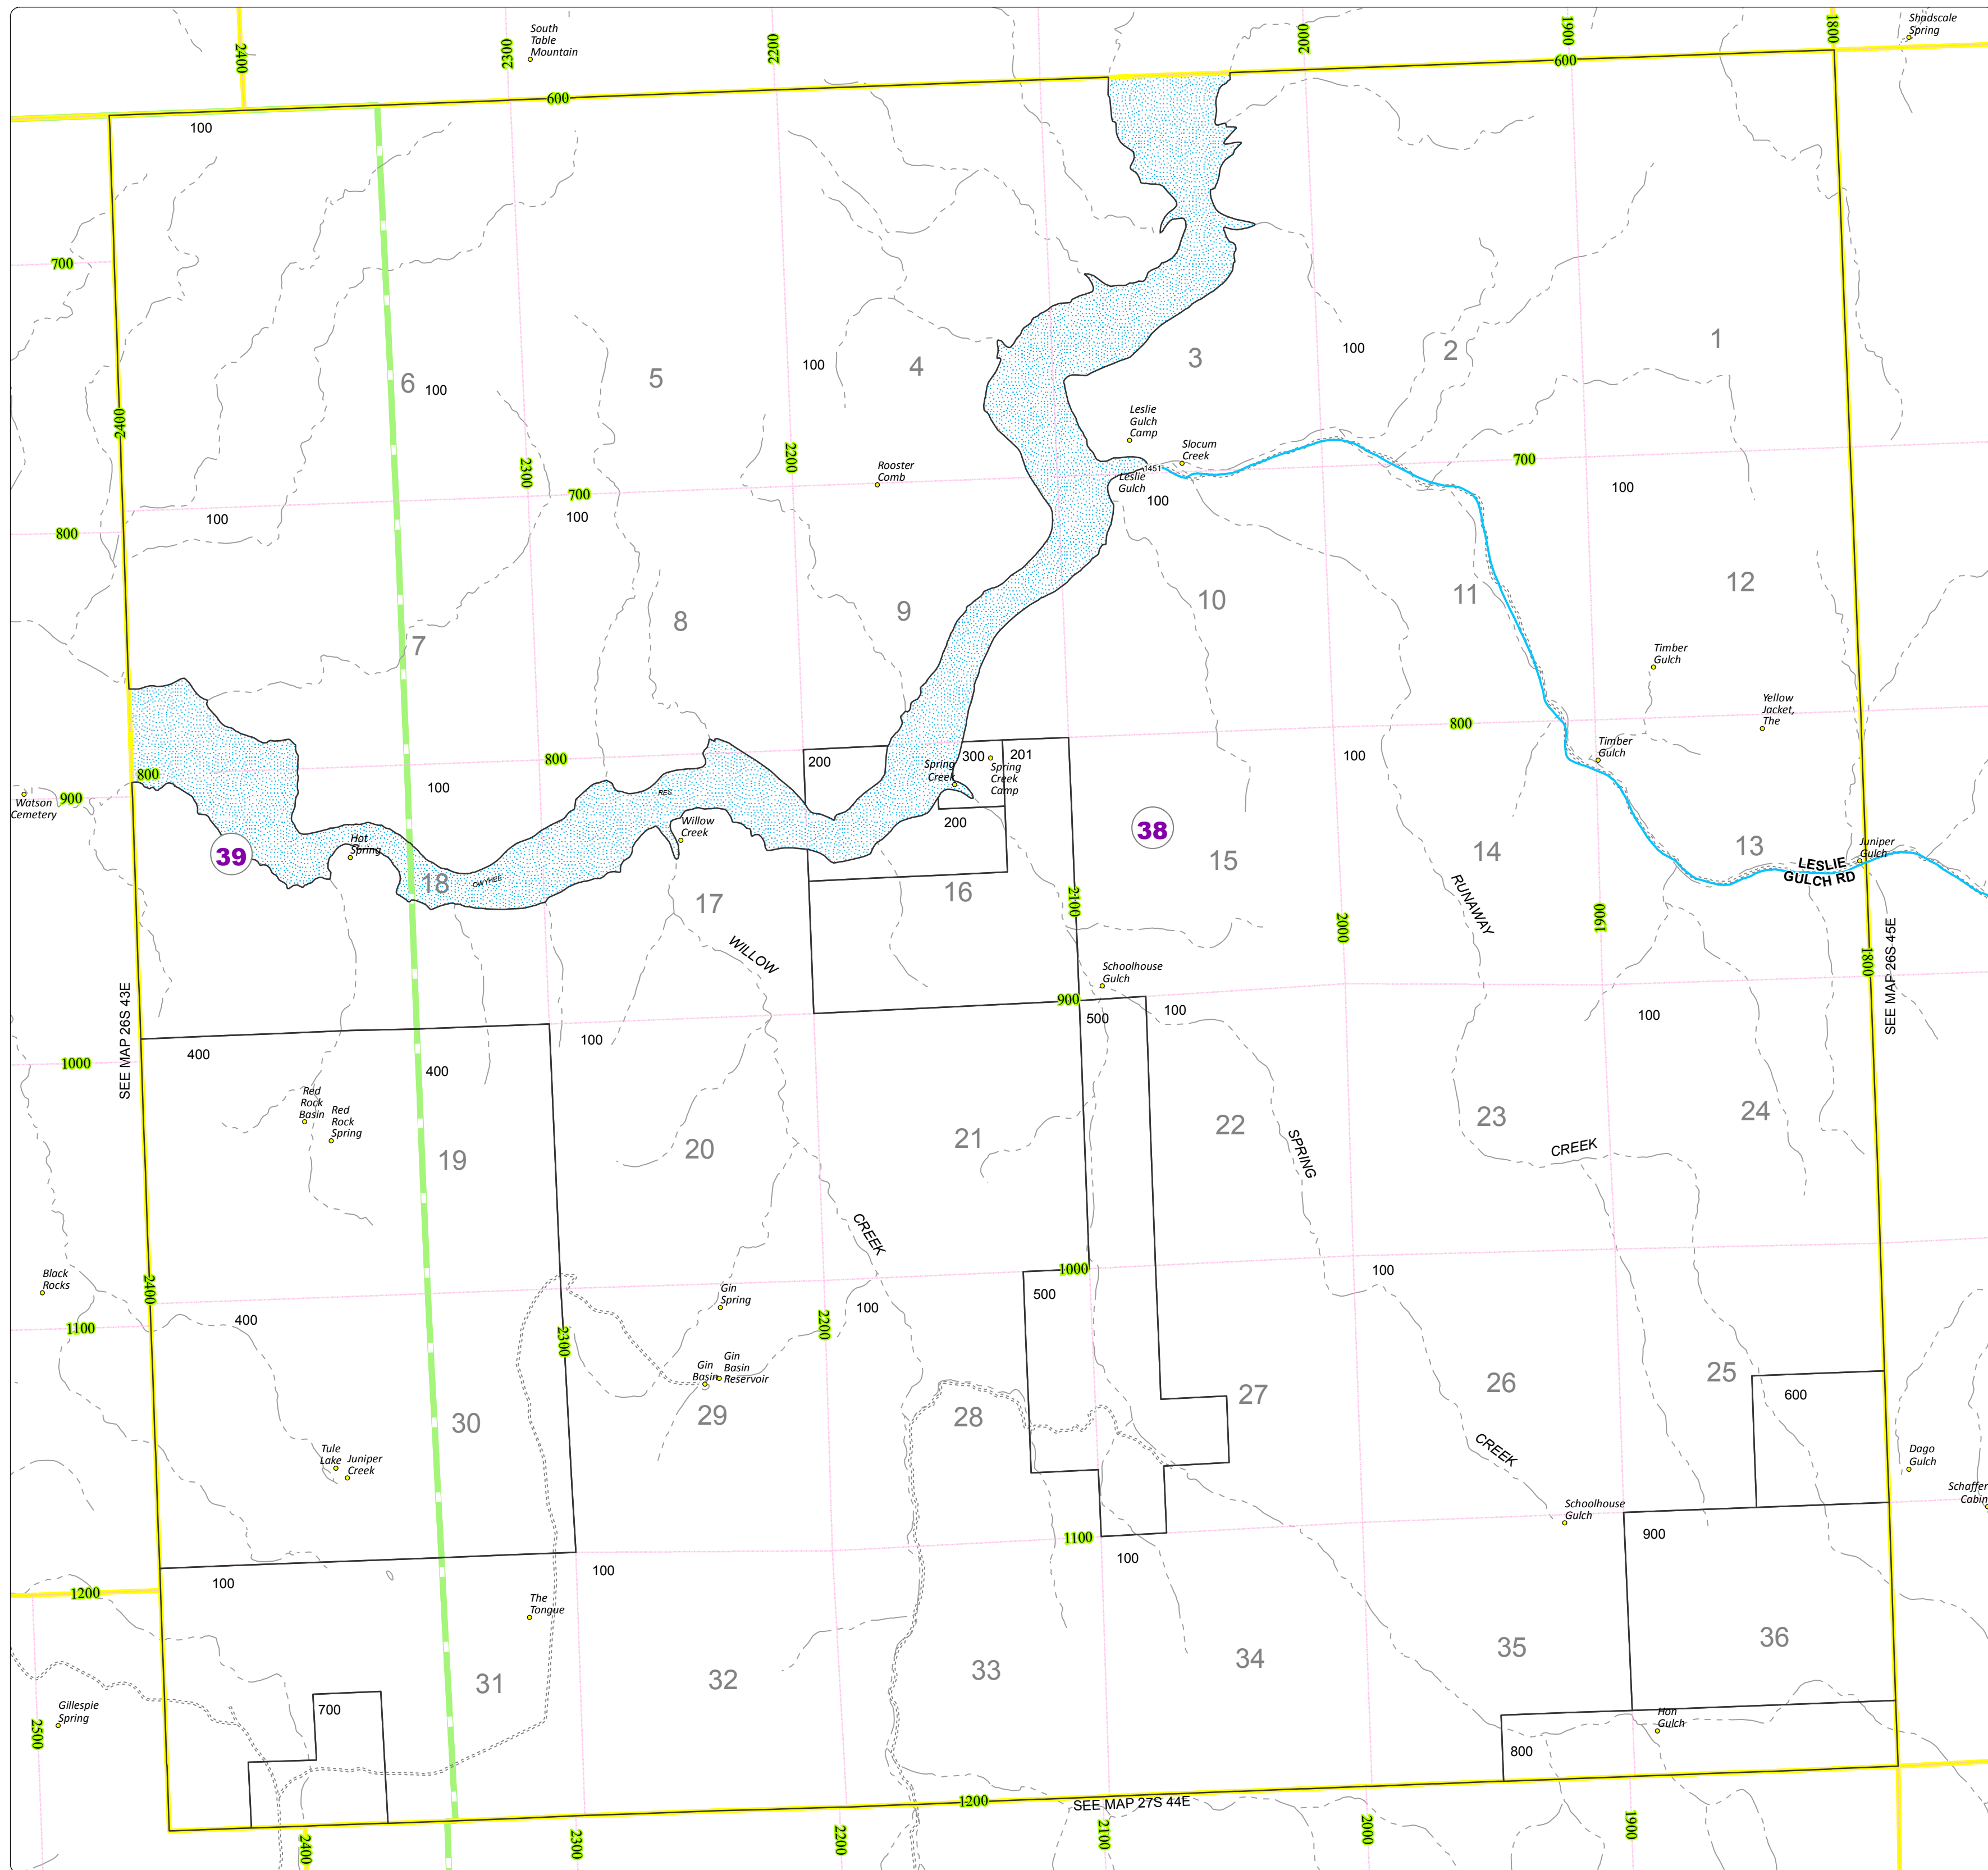

# Malheur County Address Map

- Legend
- MapNumberBoundary
  - TAX CODE AREA**
  - 38 - Jordan Valley-Rural
  - 39 - Arock Area / Burns Junction

**DISCLAIMER**  
 This information is not intended for use as an address locator and it should be noted that not all county address will be found. Parcels containing multiple addresses may only display a single address as recorded in the Assessor's database. This public information should be accepted and used by the recipient with the understanding that the data received from multiple sources was developed and collected for **assessment purpose only**.

GL2016

26S44E