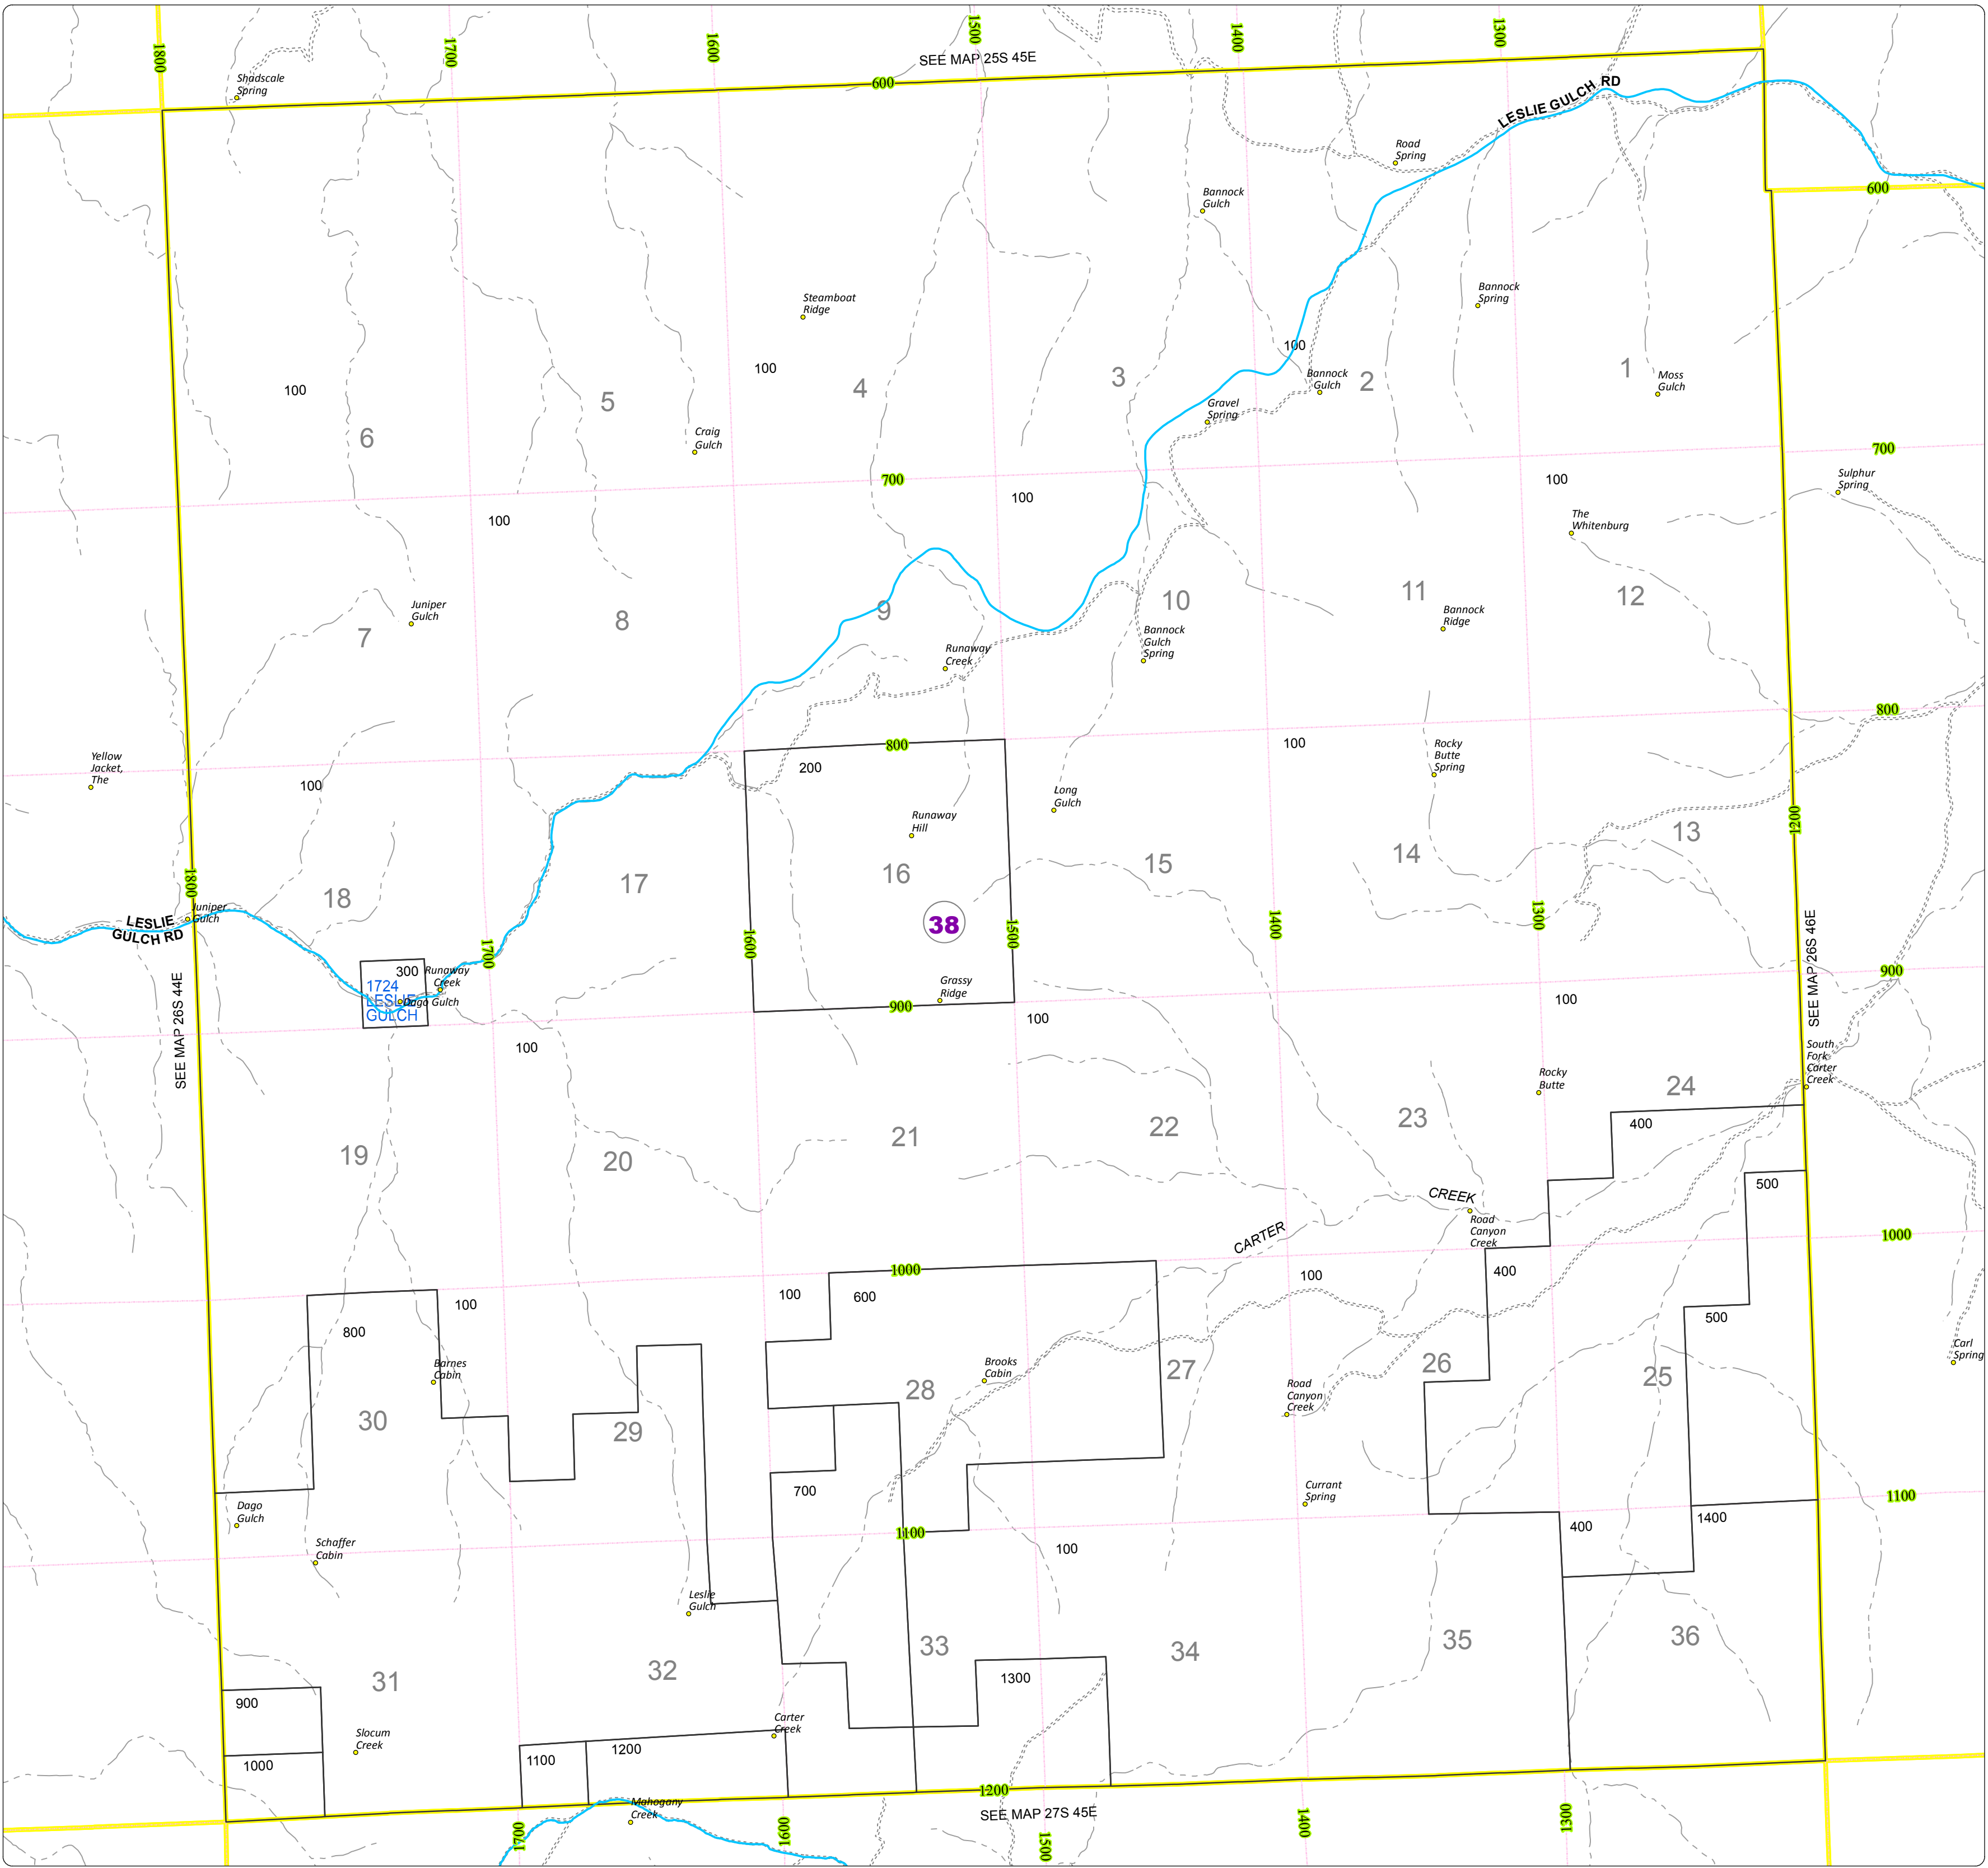

Malheur County Address Map

- Legend
- MapNumberBoundary
 - TAX CODE AREA**
 - 38 - Jordan Valley-Rural

DISCLAIMER
This information is not intended for use as an address locator and it should be noted that not all county address will be found. Parcels containing multiple addresses may only display a single address as recorded in the Assessor's database. This public information should be accepted and used by the recipient with the understanding that the data received from multiple sources was developed and collected for **assessment purpose only**.

GL2016

26S45E