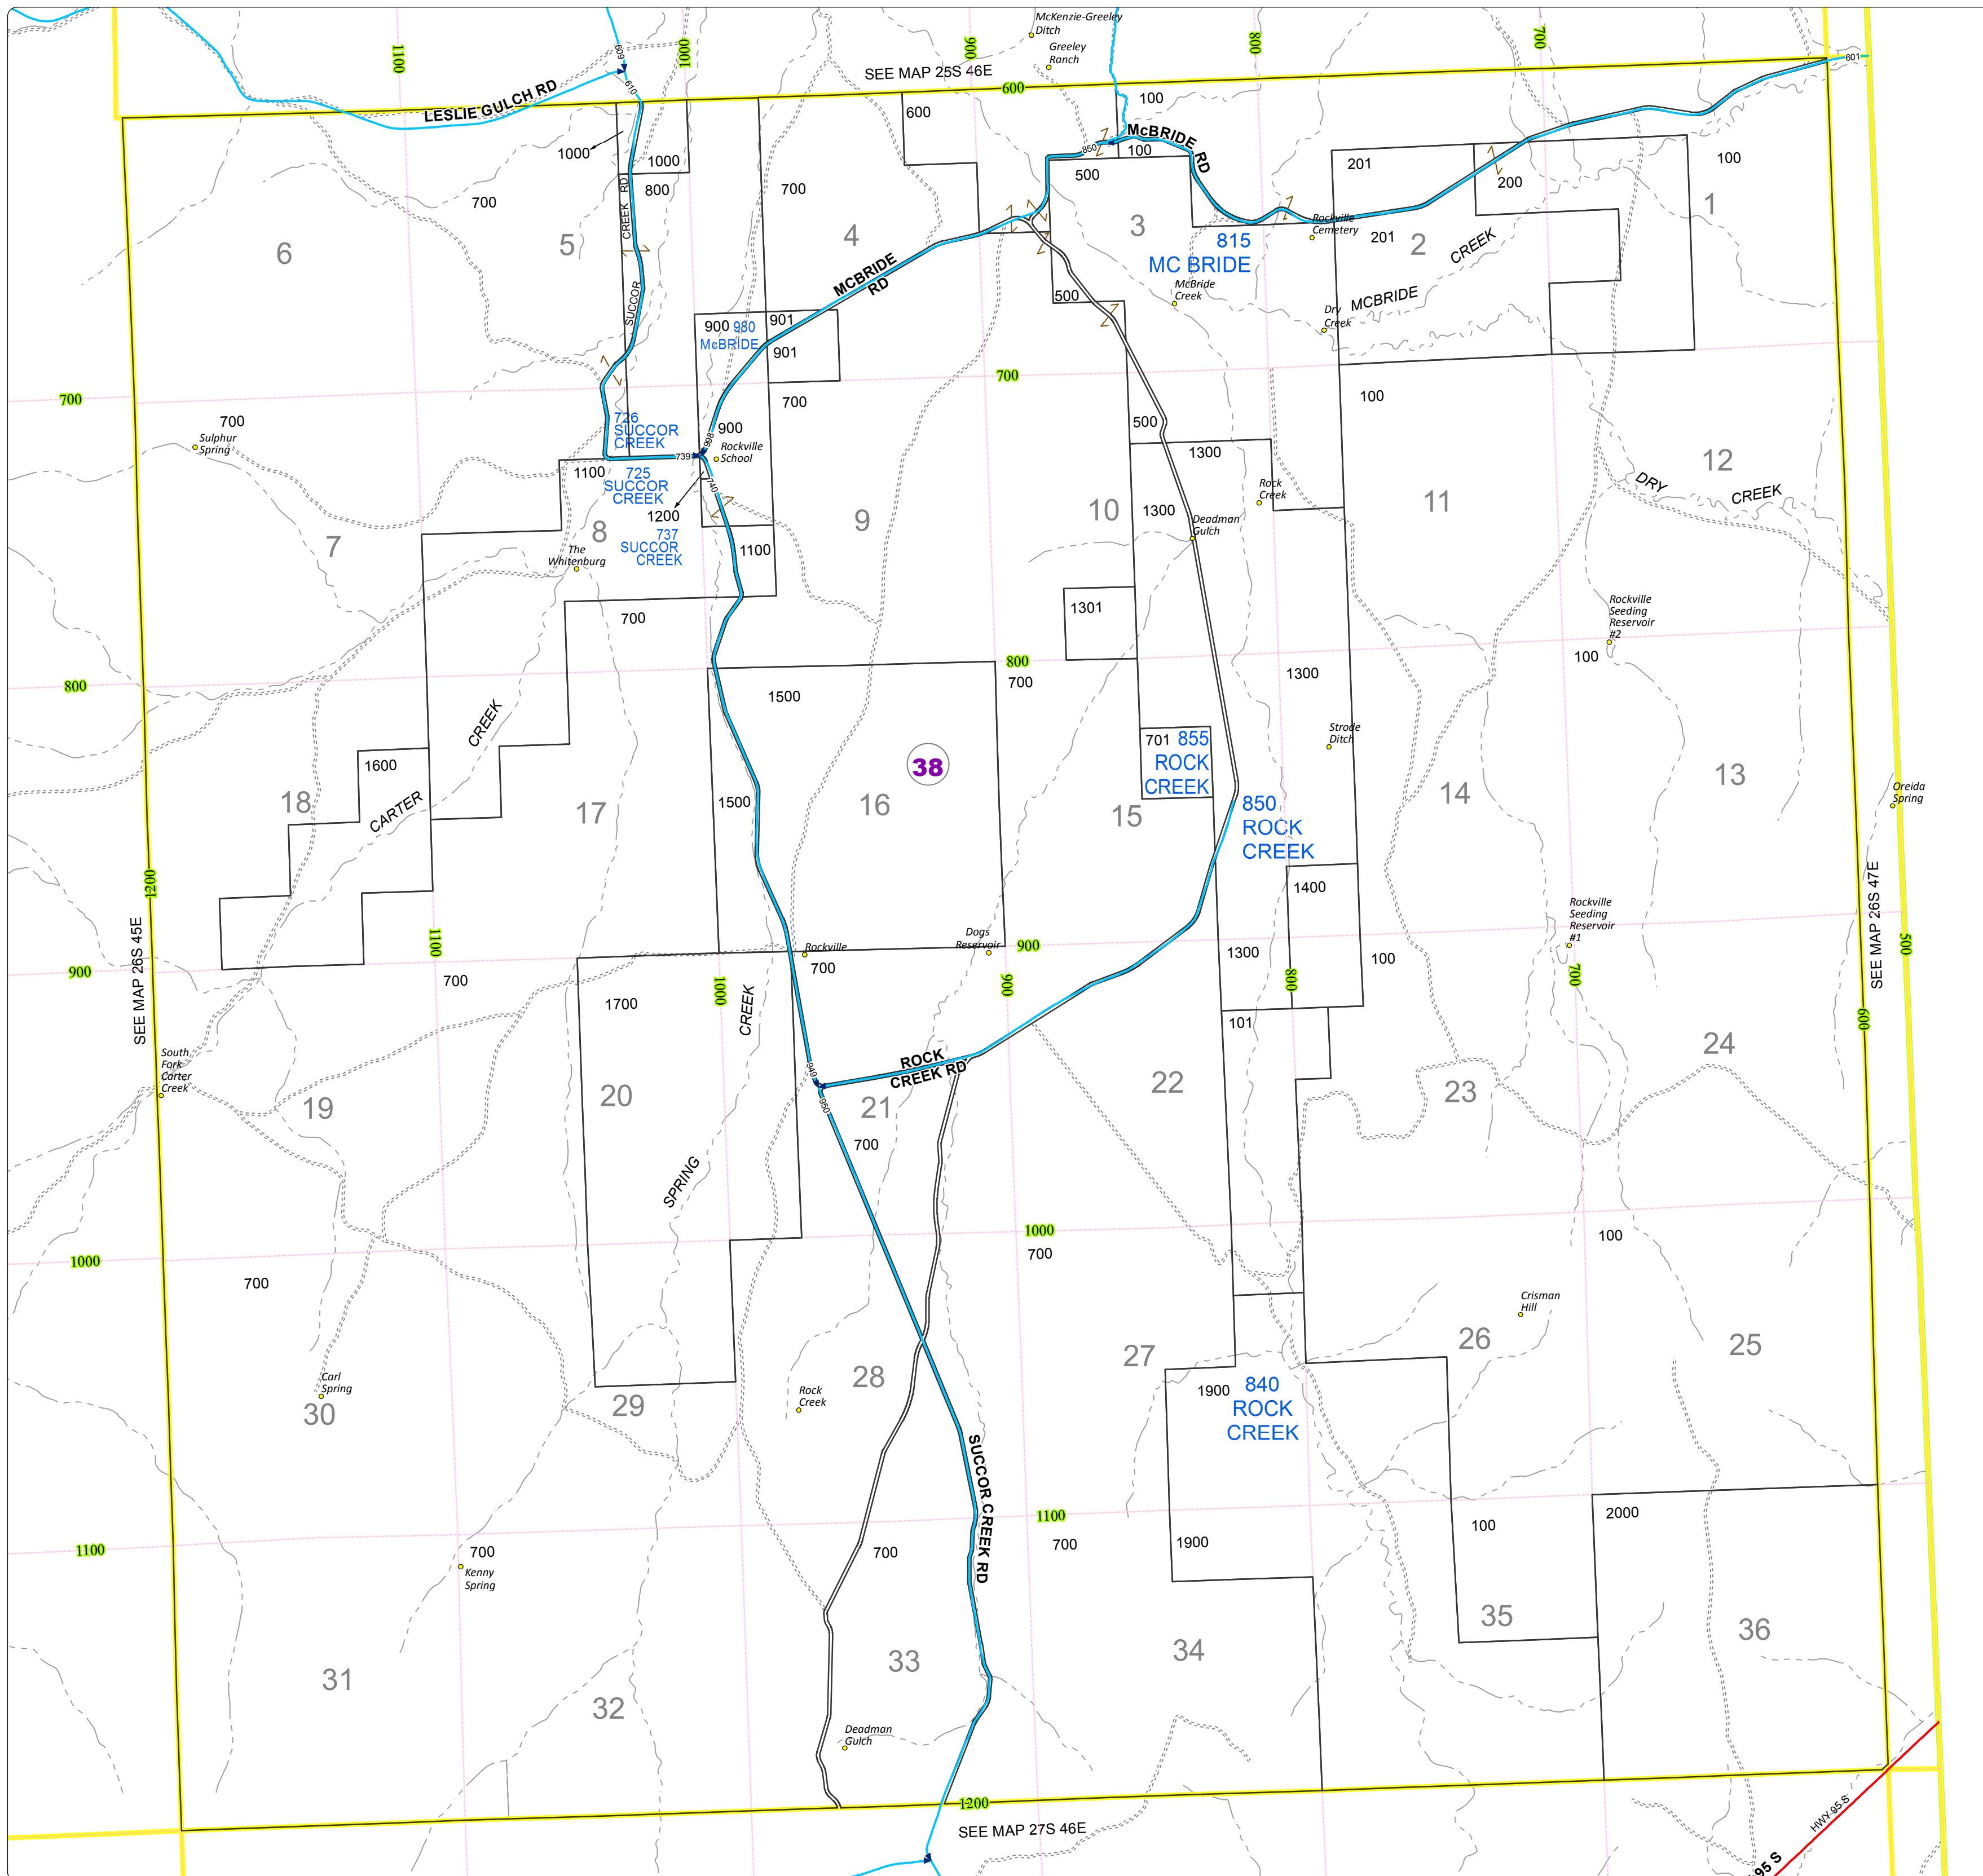

Malheur County Address Map

- Legend
- MapNumberBoundary
 - TAX CODE AREA**
 - 38 - Jordan Valley-Rural

DISCLAIMER
 This information is not intended for use as an address locator and it should be noted that not all county address will be found. Parcels containing multiple addresses may only display a single address as recorded in the Assessor's database. This public information should be accepted and used by the recipient with the understanding that the data received from multiple sources was developed and collected for **assessment purpose only**.

GL2016

26S46E