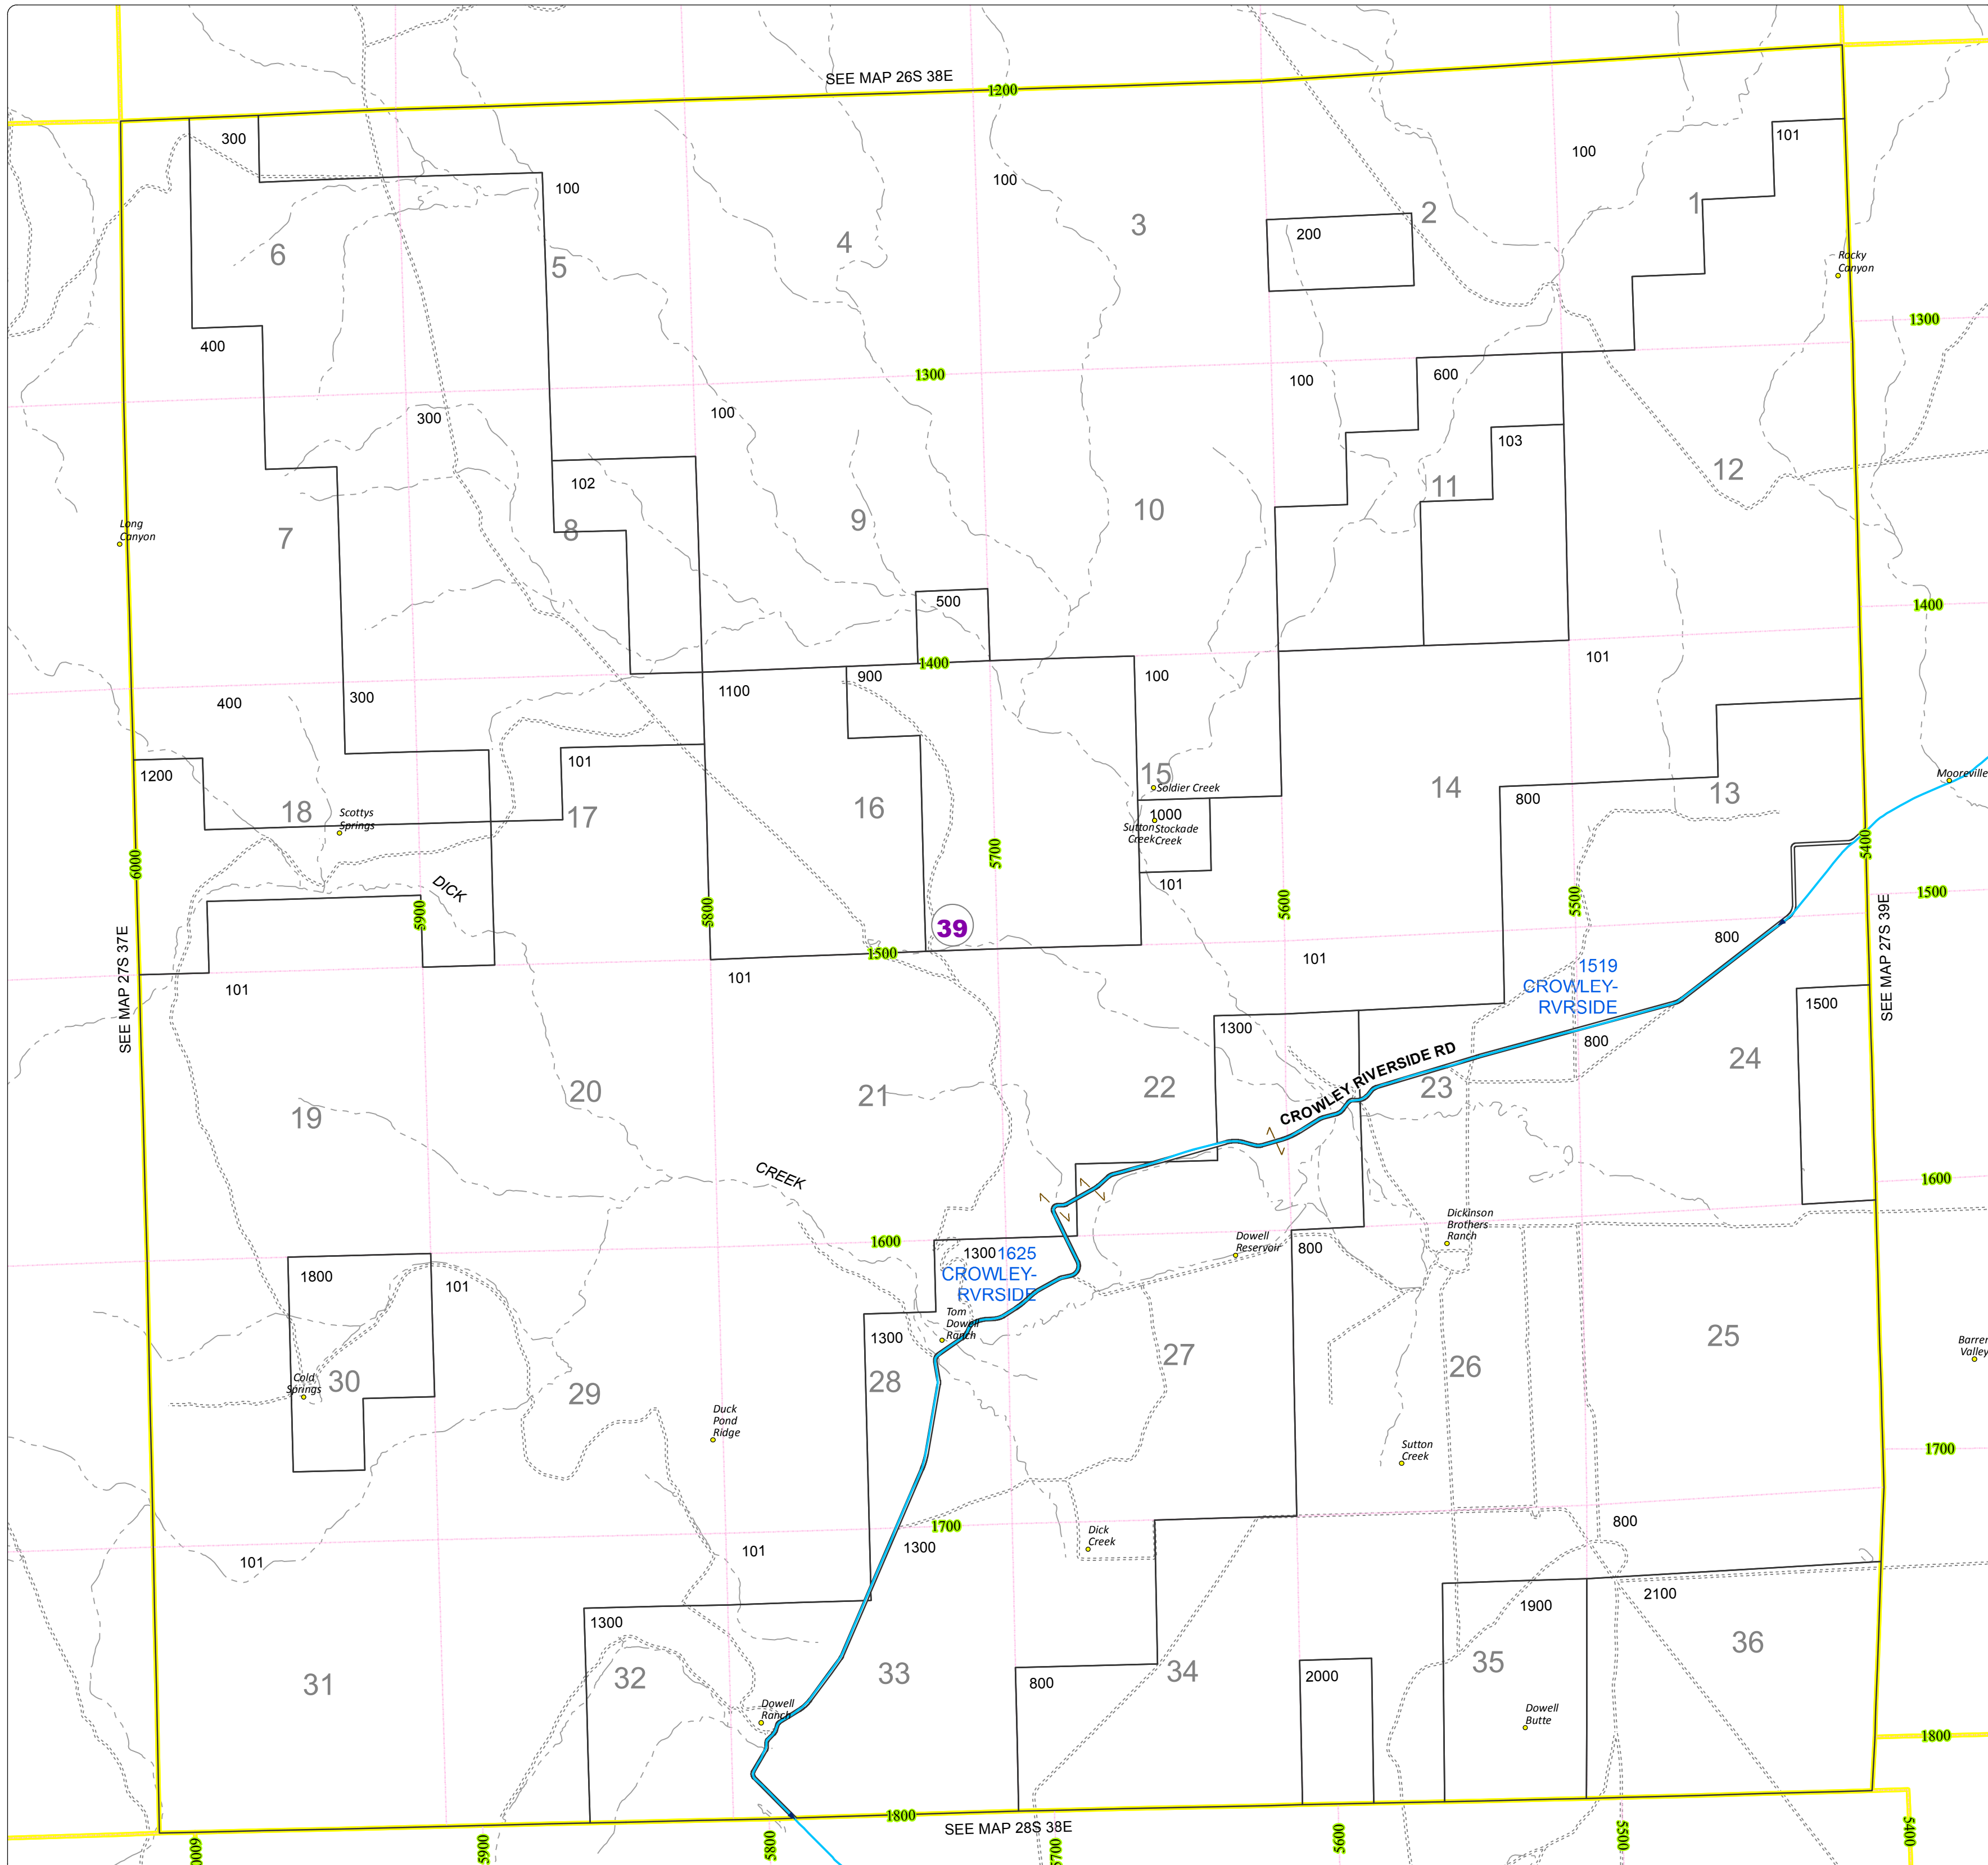

Malheur County Address Map

- Legend
- MapNumberBoundary
 - TAX CODE AREA
 - 39 - Arock Area / Burns Junction

DISCLAIMER
This information is not intended for use as an address locator and it should be noted that not all county address will be found. Parcels containing multiple addresses may only display a single address as recorded in the Assessor's database. This public information should be accepted and used by the recipient with the understanding that the data received from multiple sources was developed and collected for assessment purpose only.