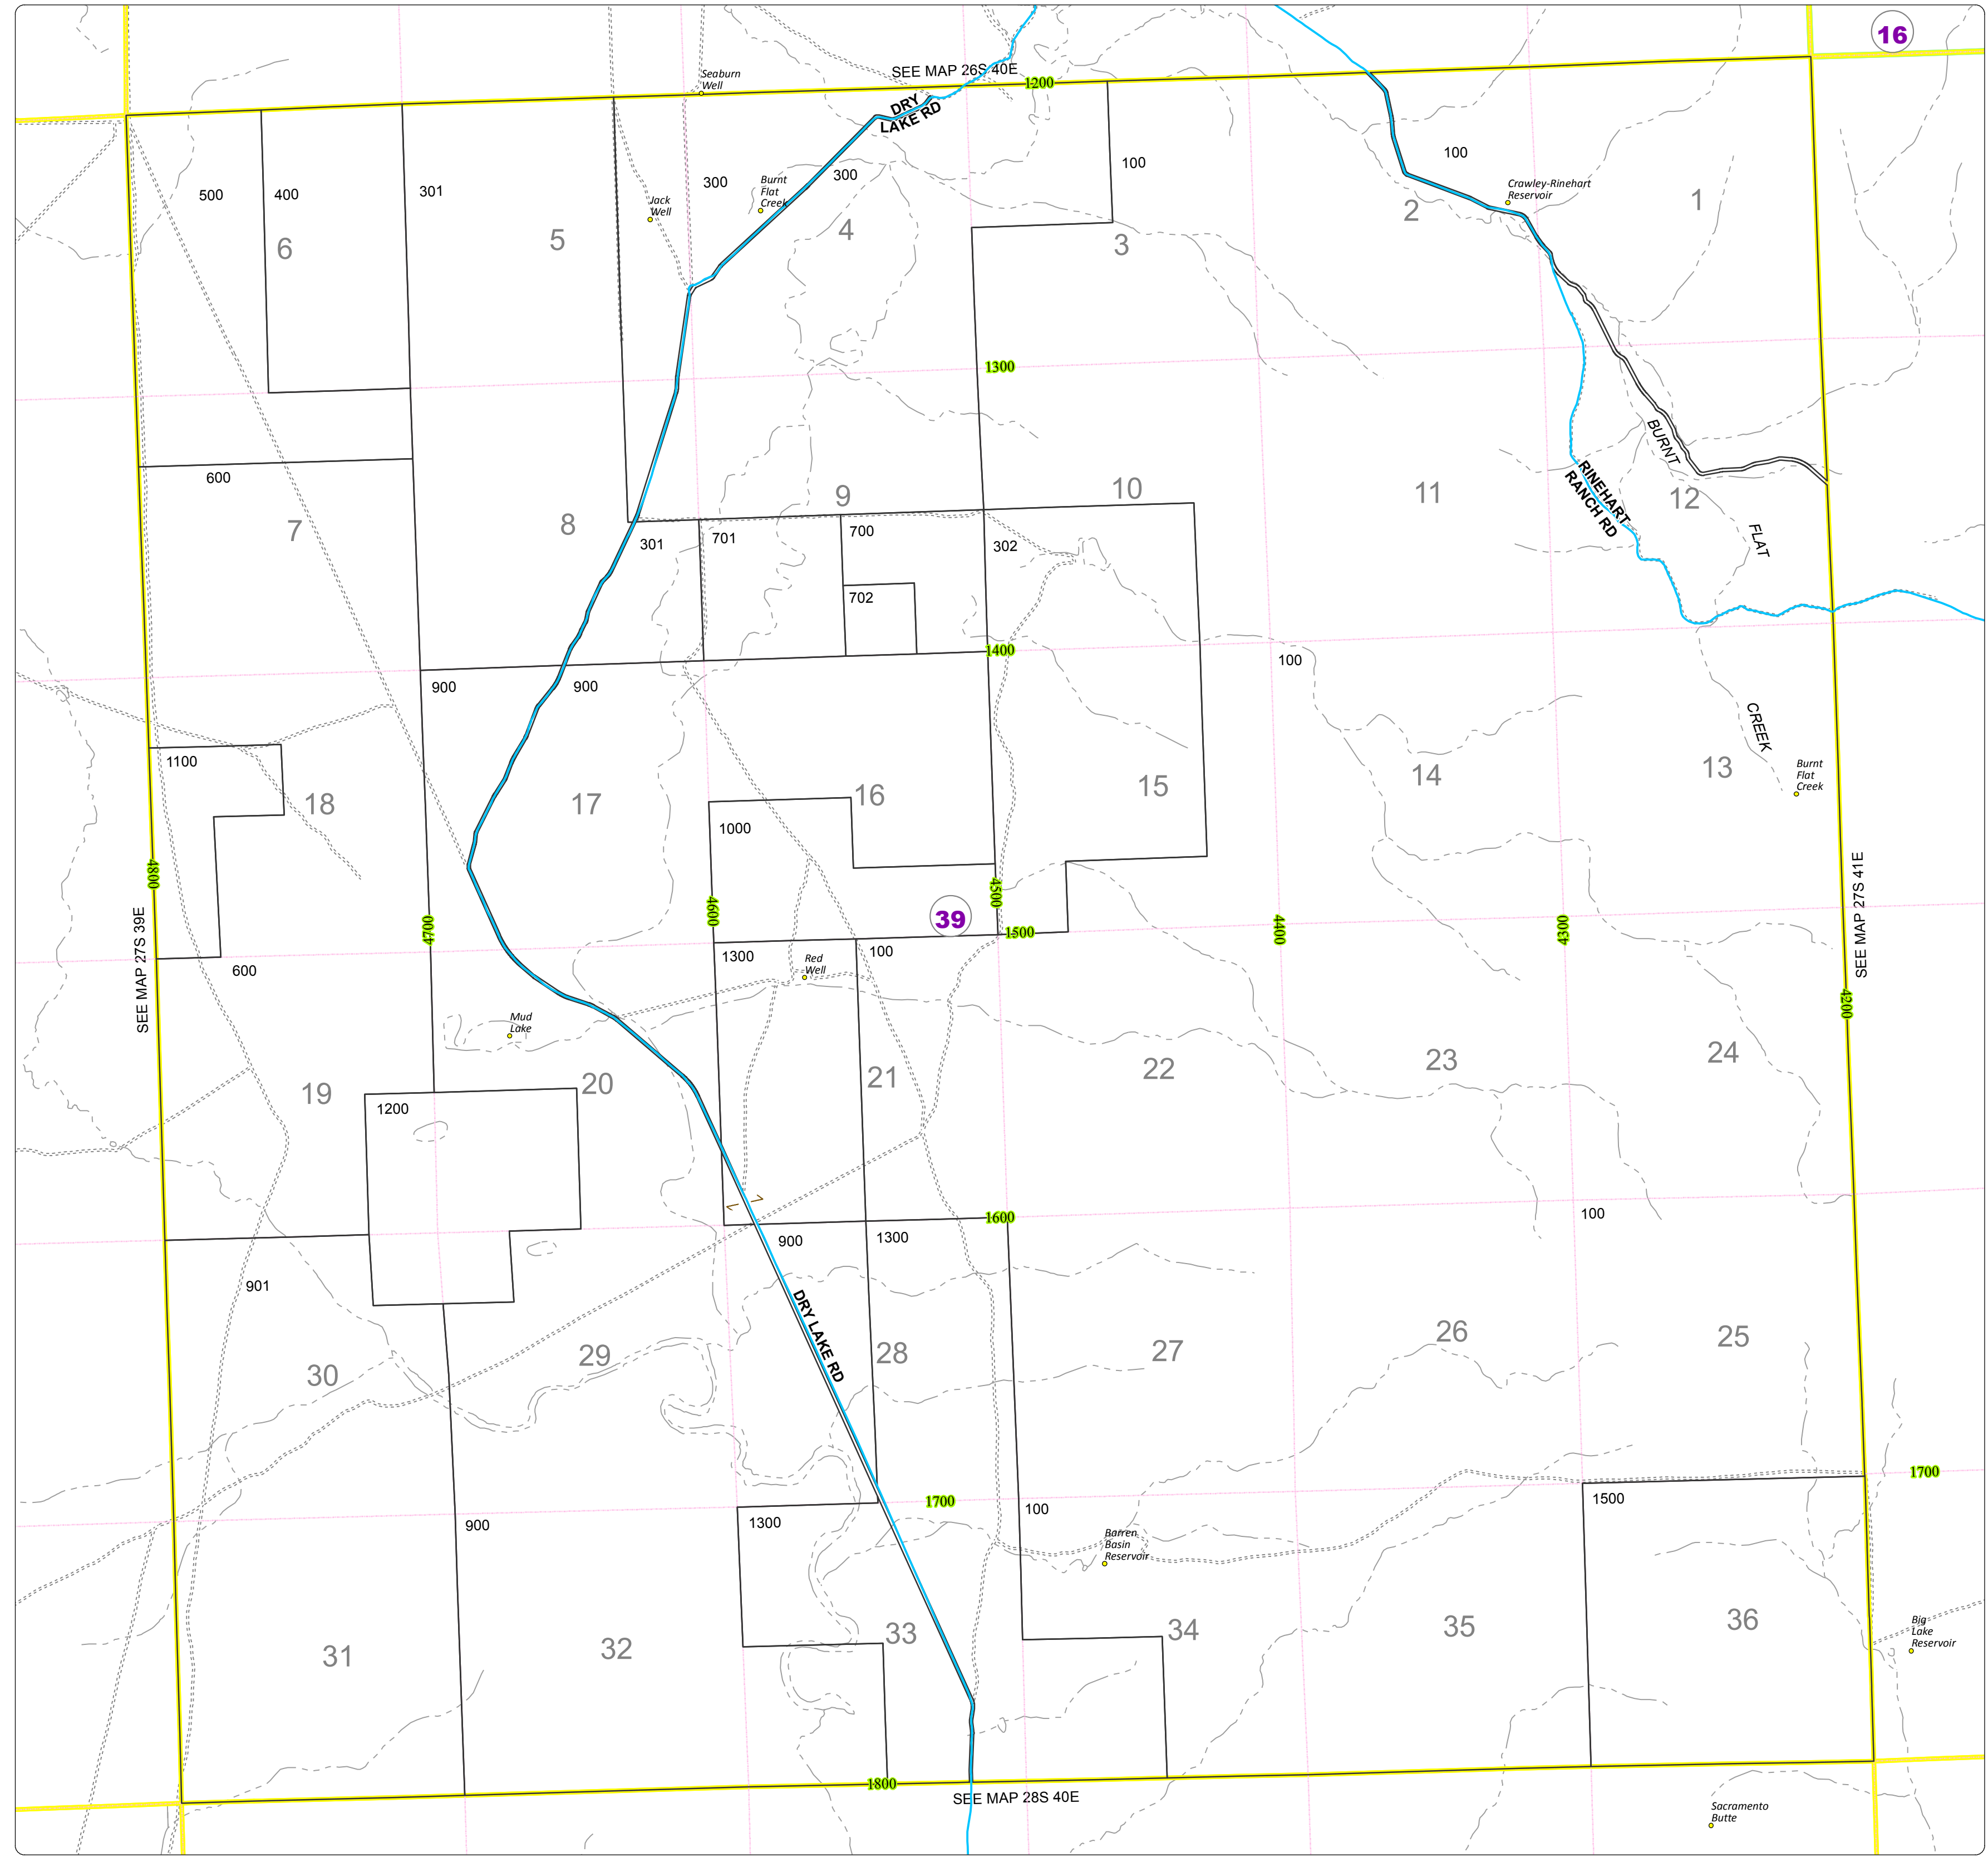

Malheur County Address Map

- Legend
- MapNumberBoundary
 - TAX CODE AREA
 - 39 - Arock Area / Burns Junction

DISCLAIMER
This information is not intended for use as an address locator and it should be noted that not all county address will be found. Parcels containing multiple addresses may only display a single address as recorded in the Assessor's database. This public information should be accepted and used by the recipient with the understanding that the data received from multiple sources was developed and collected for assessment purpose only.