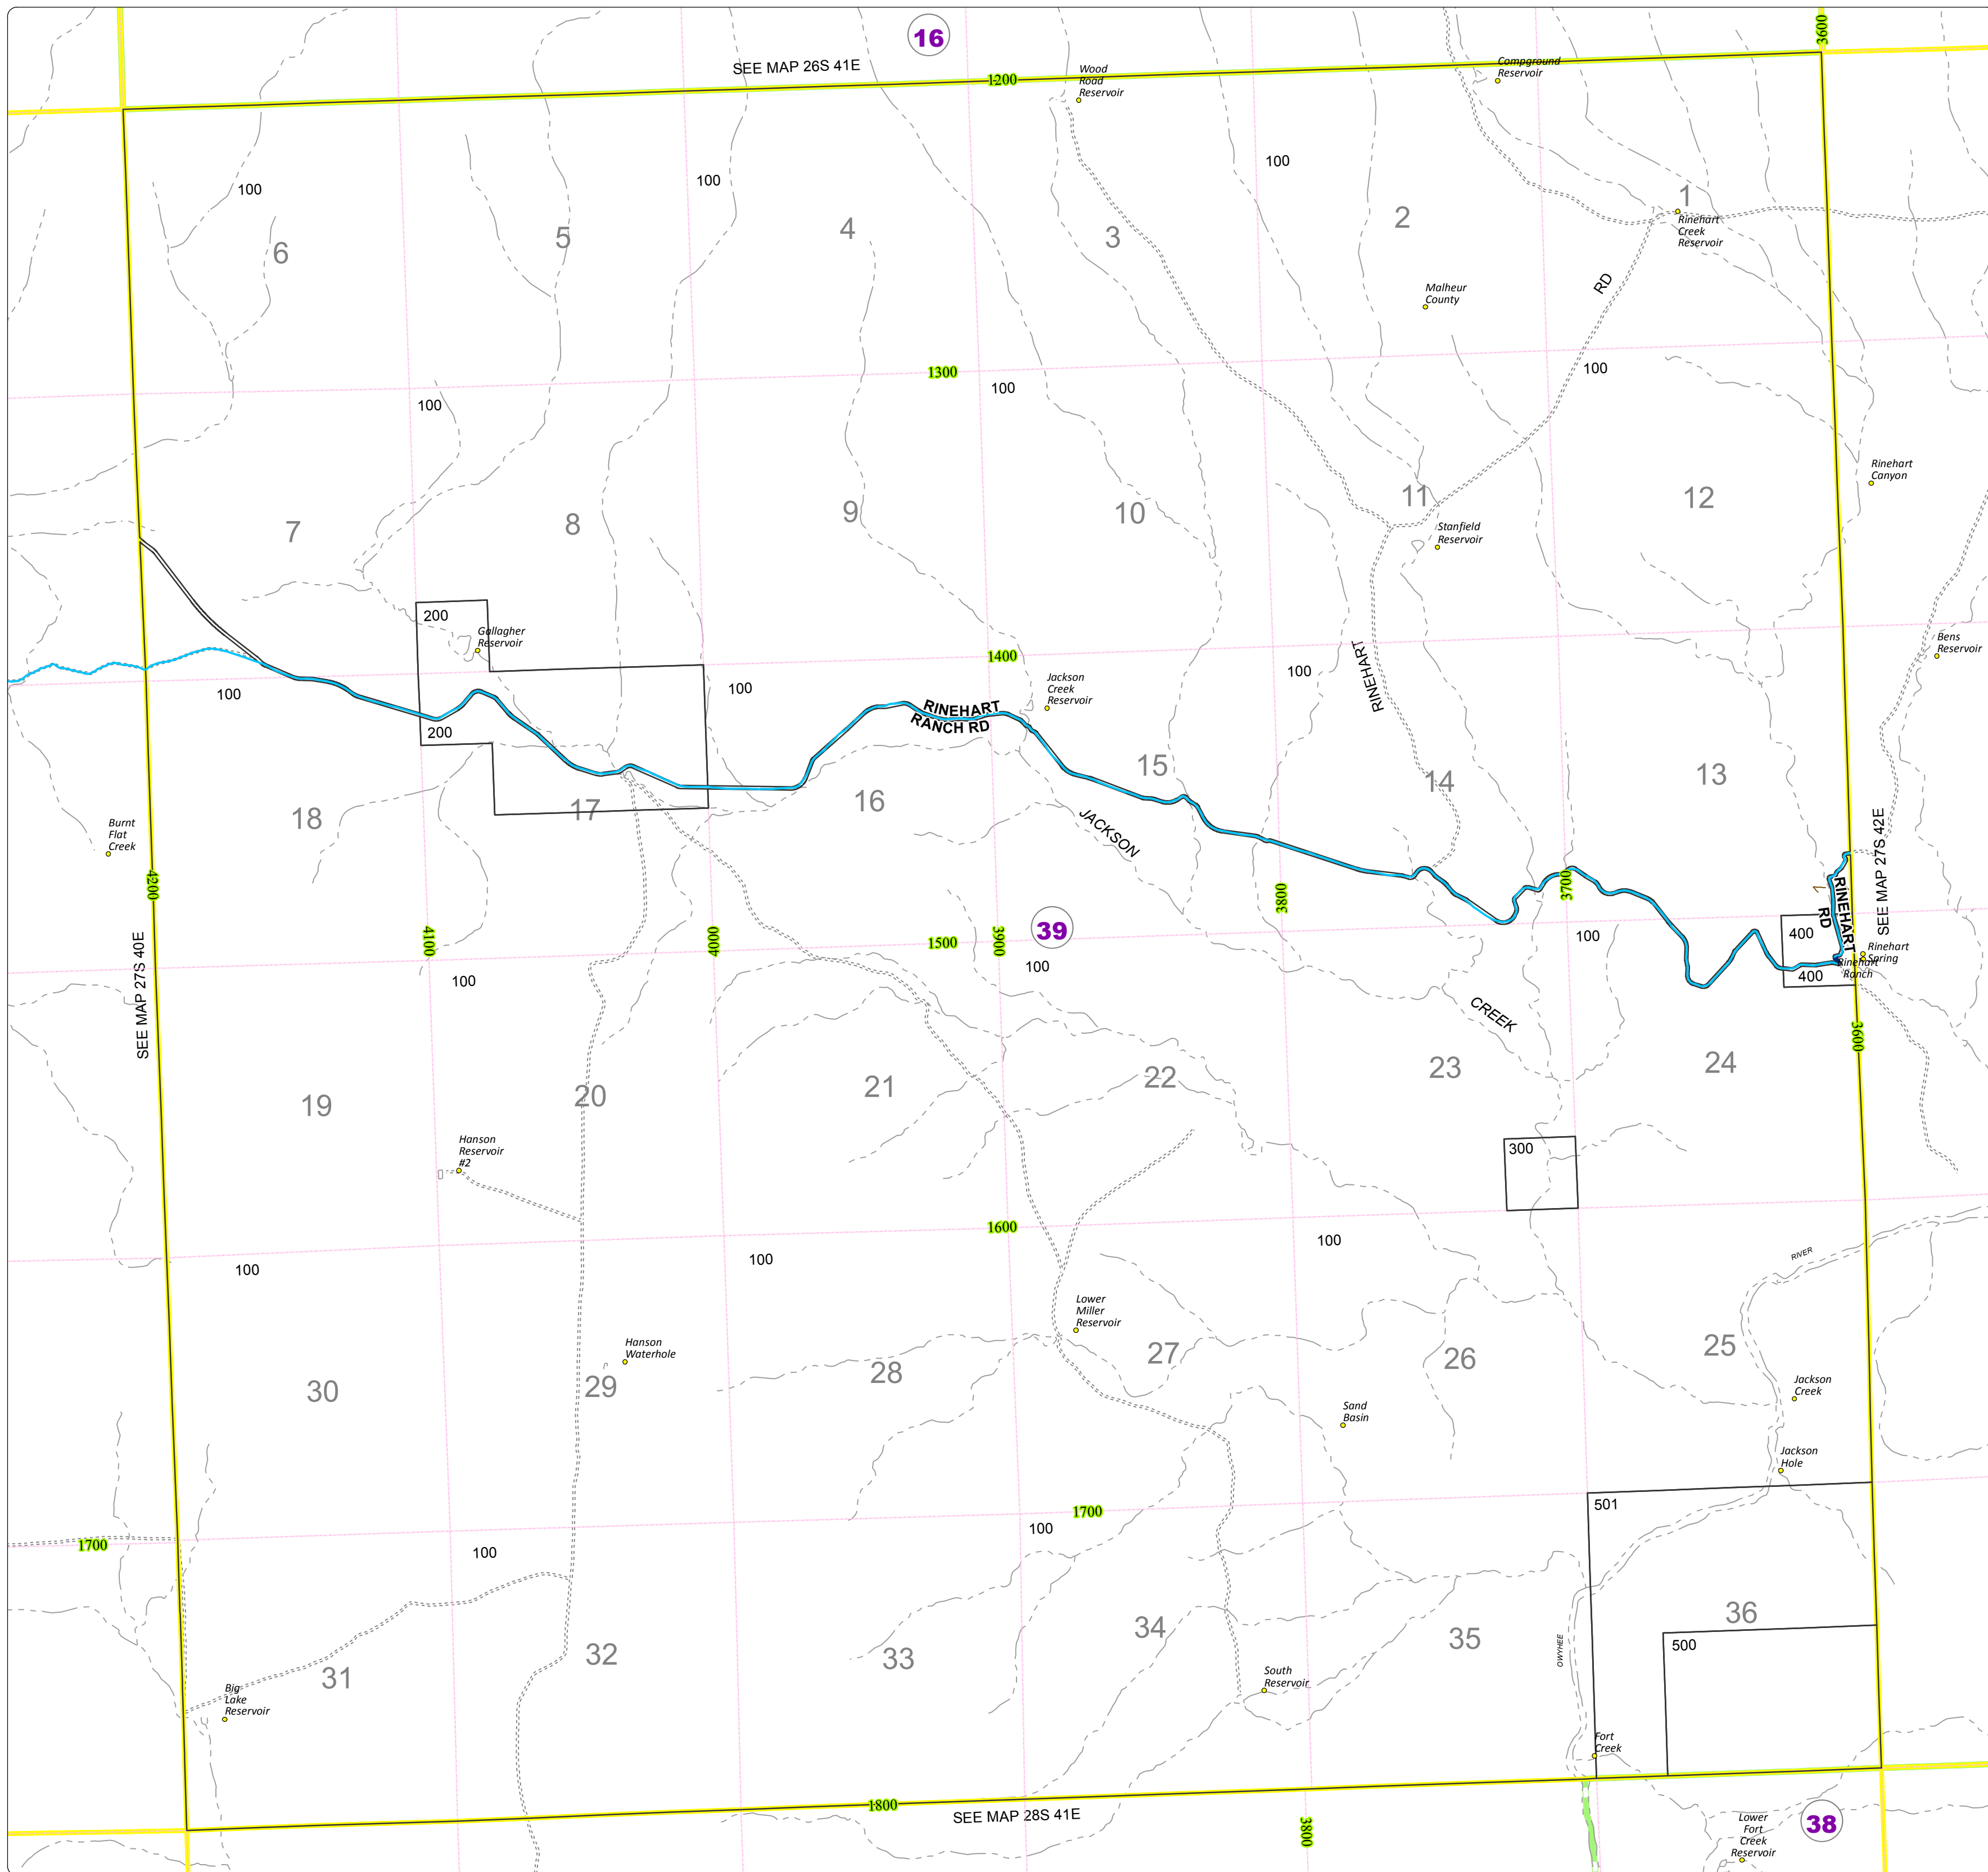

Malheur County Address Map

- Legend
- MapNumberBoundary
 - TAX CODE AREA
 - 39 - Arock Area / Burns Junction

DISCLAIMER
This information is not intended for use as an address locator and it should be noted that not all county address will be found. Parcels containing multiple addresses may only display a single address as recorded in the Assessor's database. This public information should be accepted and used by the recipient with the understanding that the data received from multiple sources was developed and collected for **assessment purpose only**.