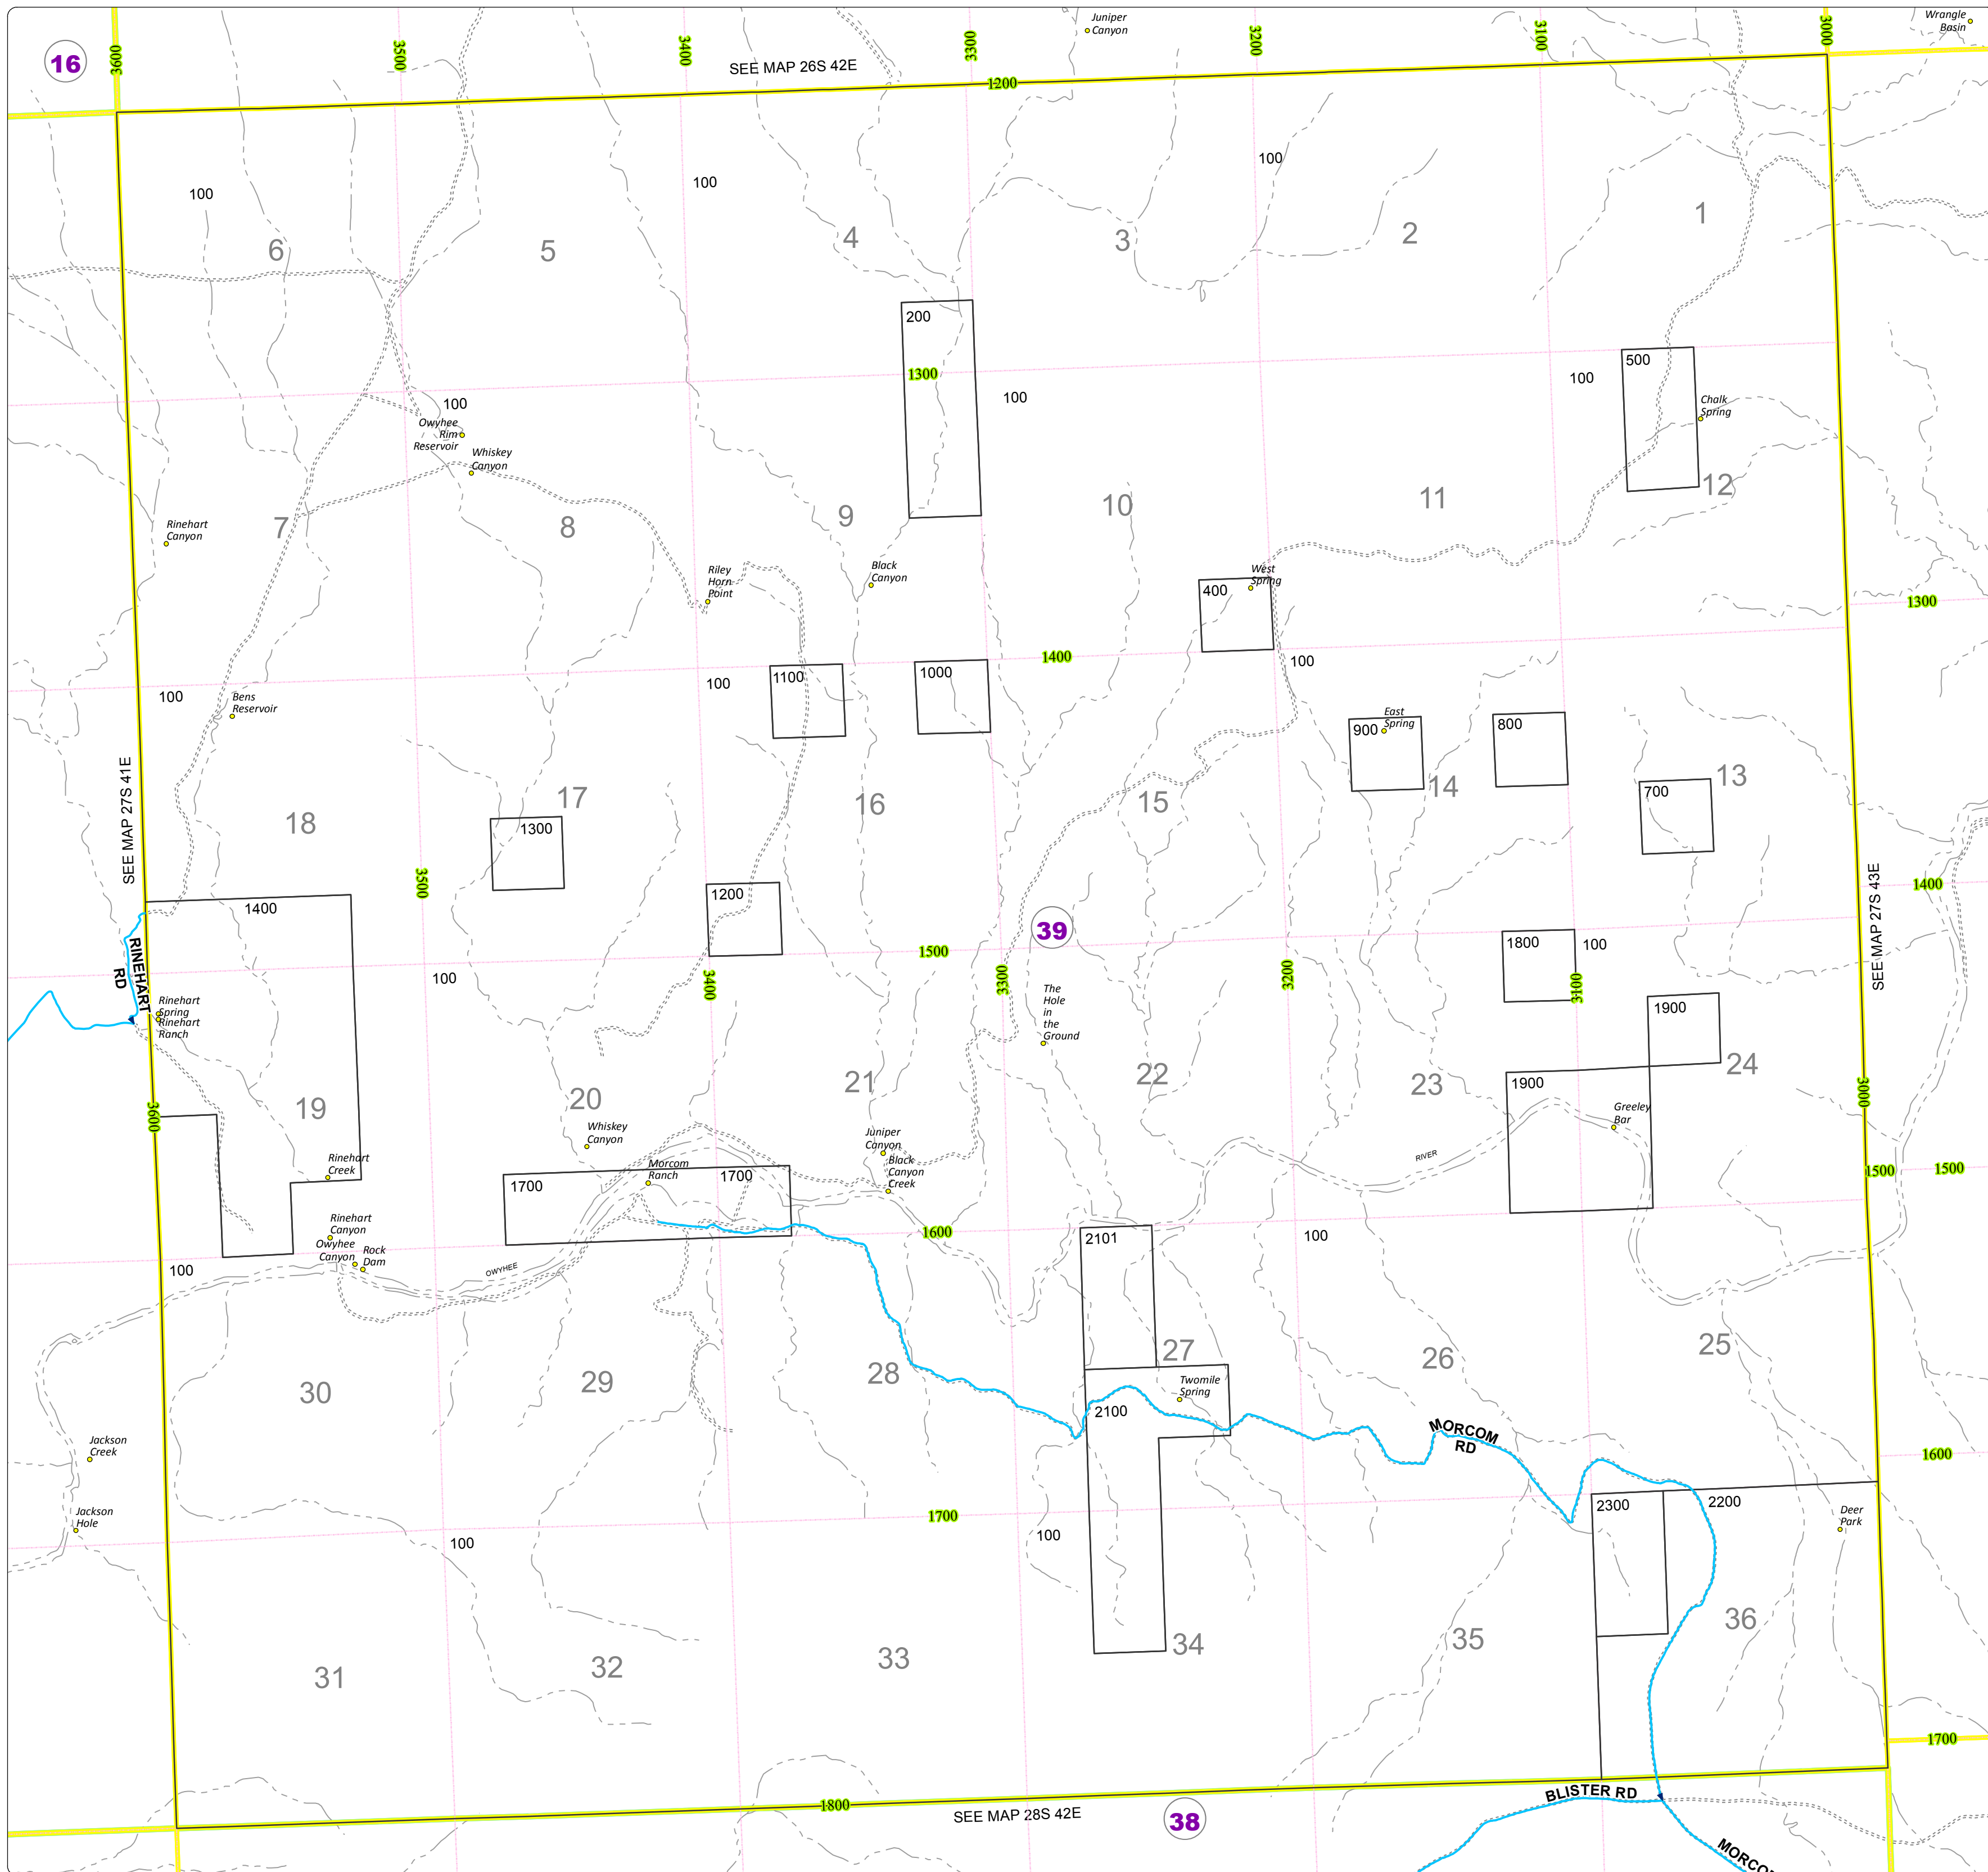

Malheur County Address Map

- Legend
- MapNumberBoundary
 - TAX CODE AREA
 - 39 - Arock Area / Burns Junction

DISCLAIMER
This information is not intended for use as an address locator and it should be noted that not all county address will be found. Parcels containing multiple addresses may only display a single address as recorded in the Assessor's database. This public information should be accepted and used by the recipient with the understanding that the data received from multiple sources was developed and collected for assessment purpose only.

GL2016

27S42E