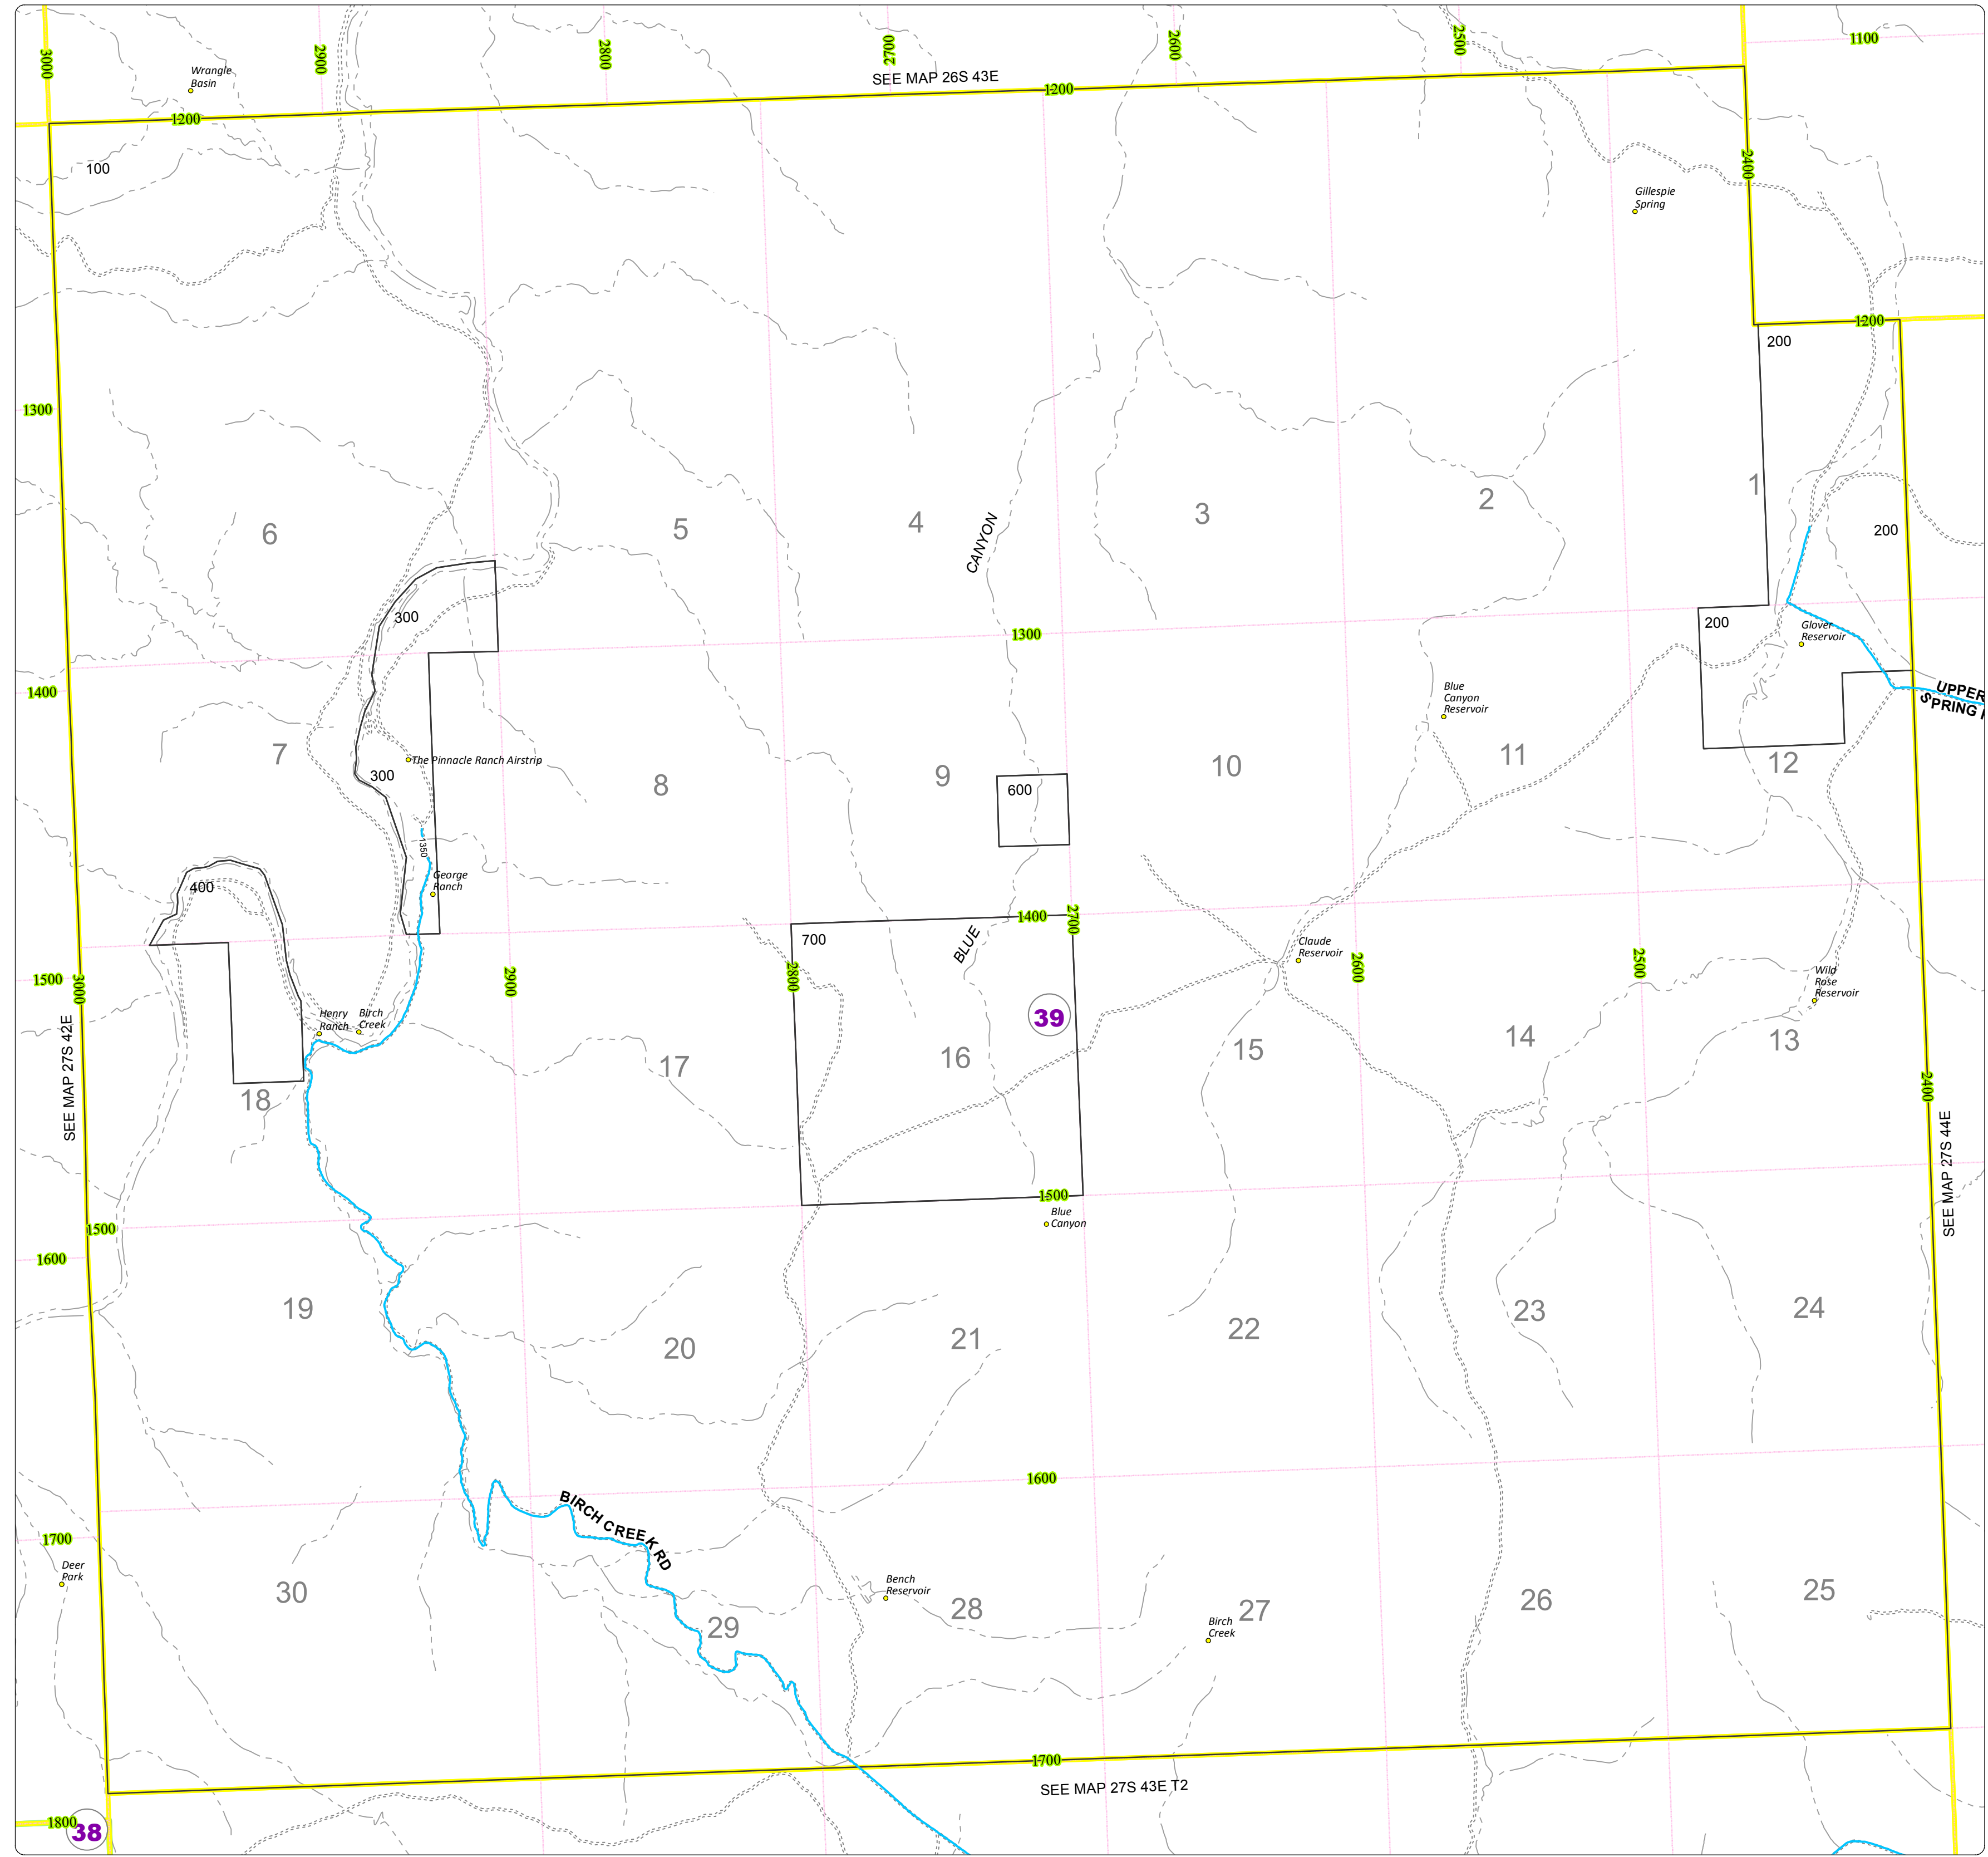

Malheur County Address Map

- Legend
- MapNumberBoundary
 - TAX CODE AREA**
 - 39 - Arock Area / Burns Junction

DISCLAIMER
This information is not intended for use as an address locator and it should be noted that not all county address will be found. Parcels containing multiple addresses may only display a single address as recorded in the Assessor's database. This public information should be accepted and used by the recipient with the understanding that the data received from multiple sources was developed and collected for **assessment purpose only**.

GL2016

27S43ET1