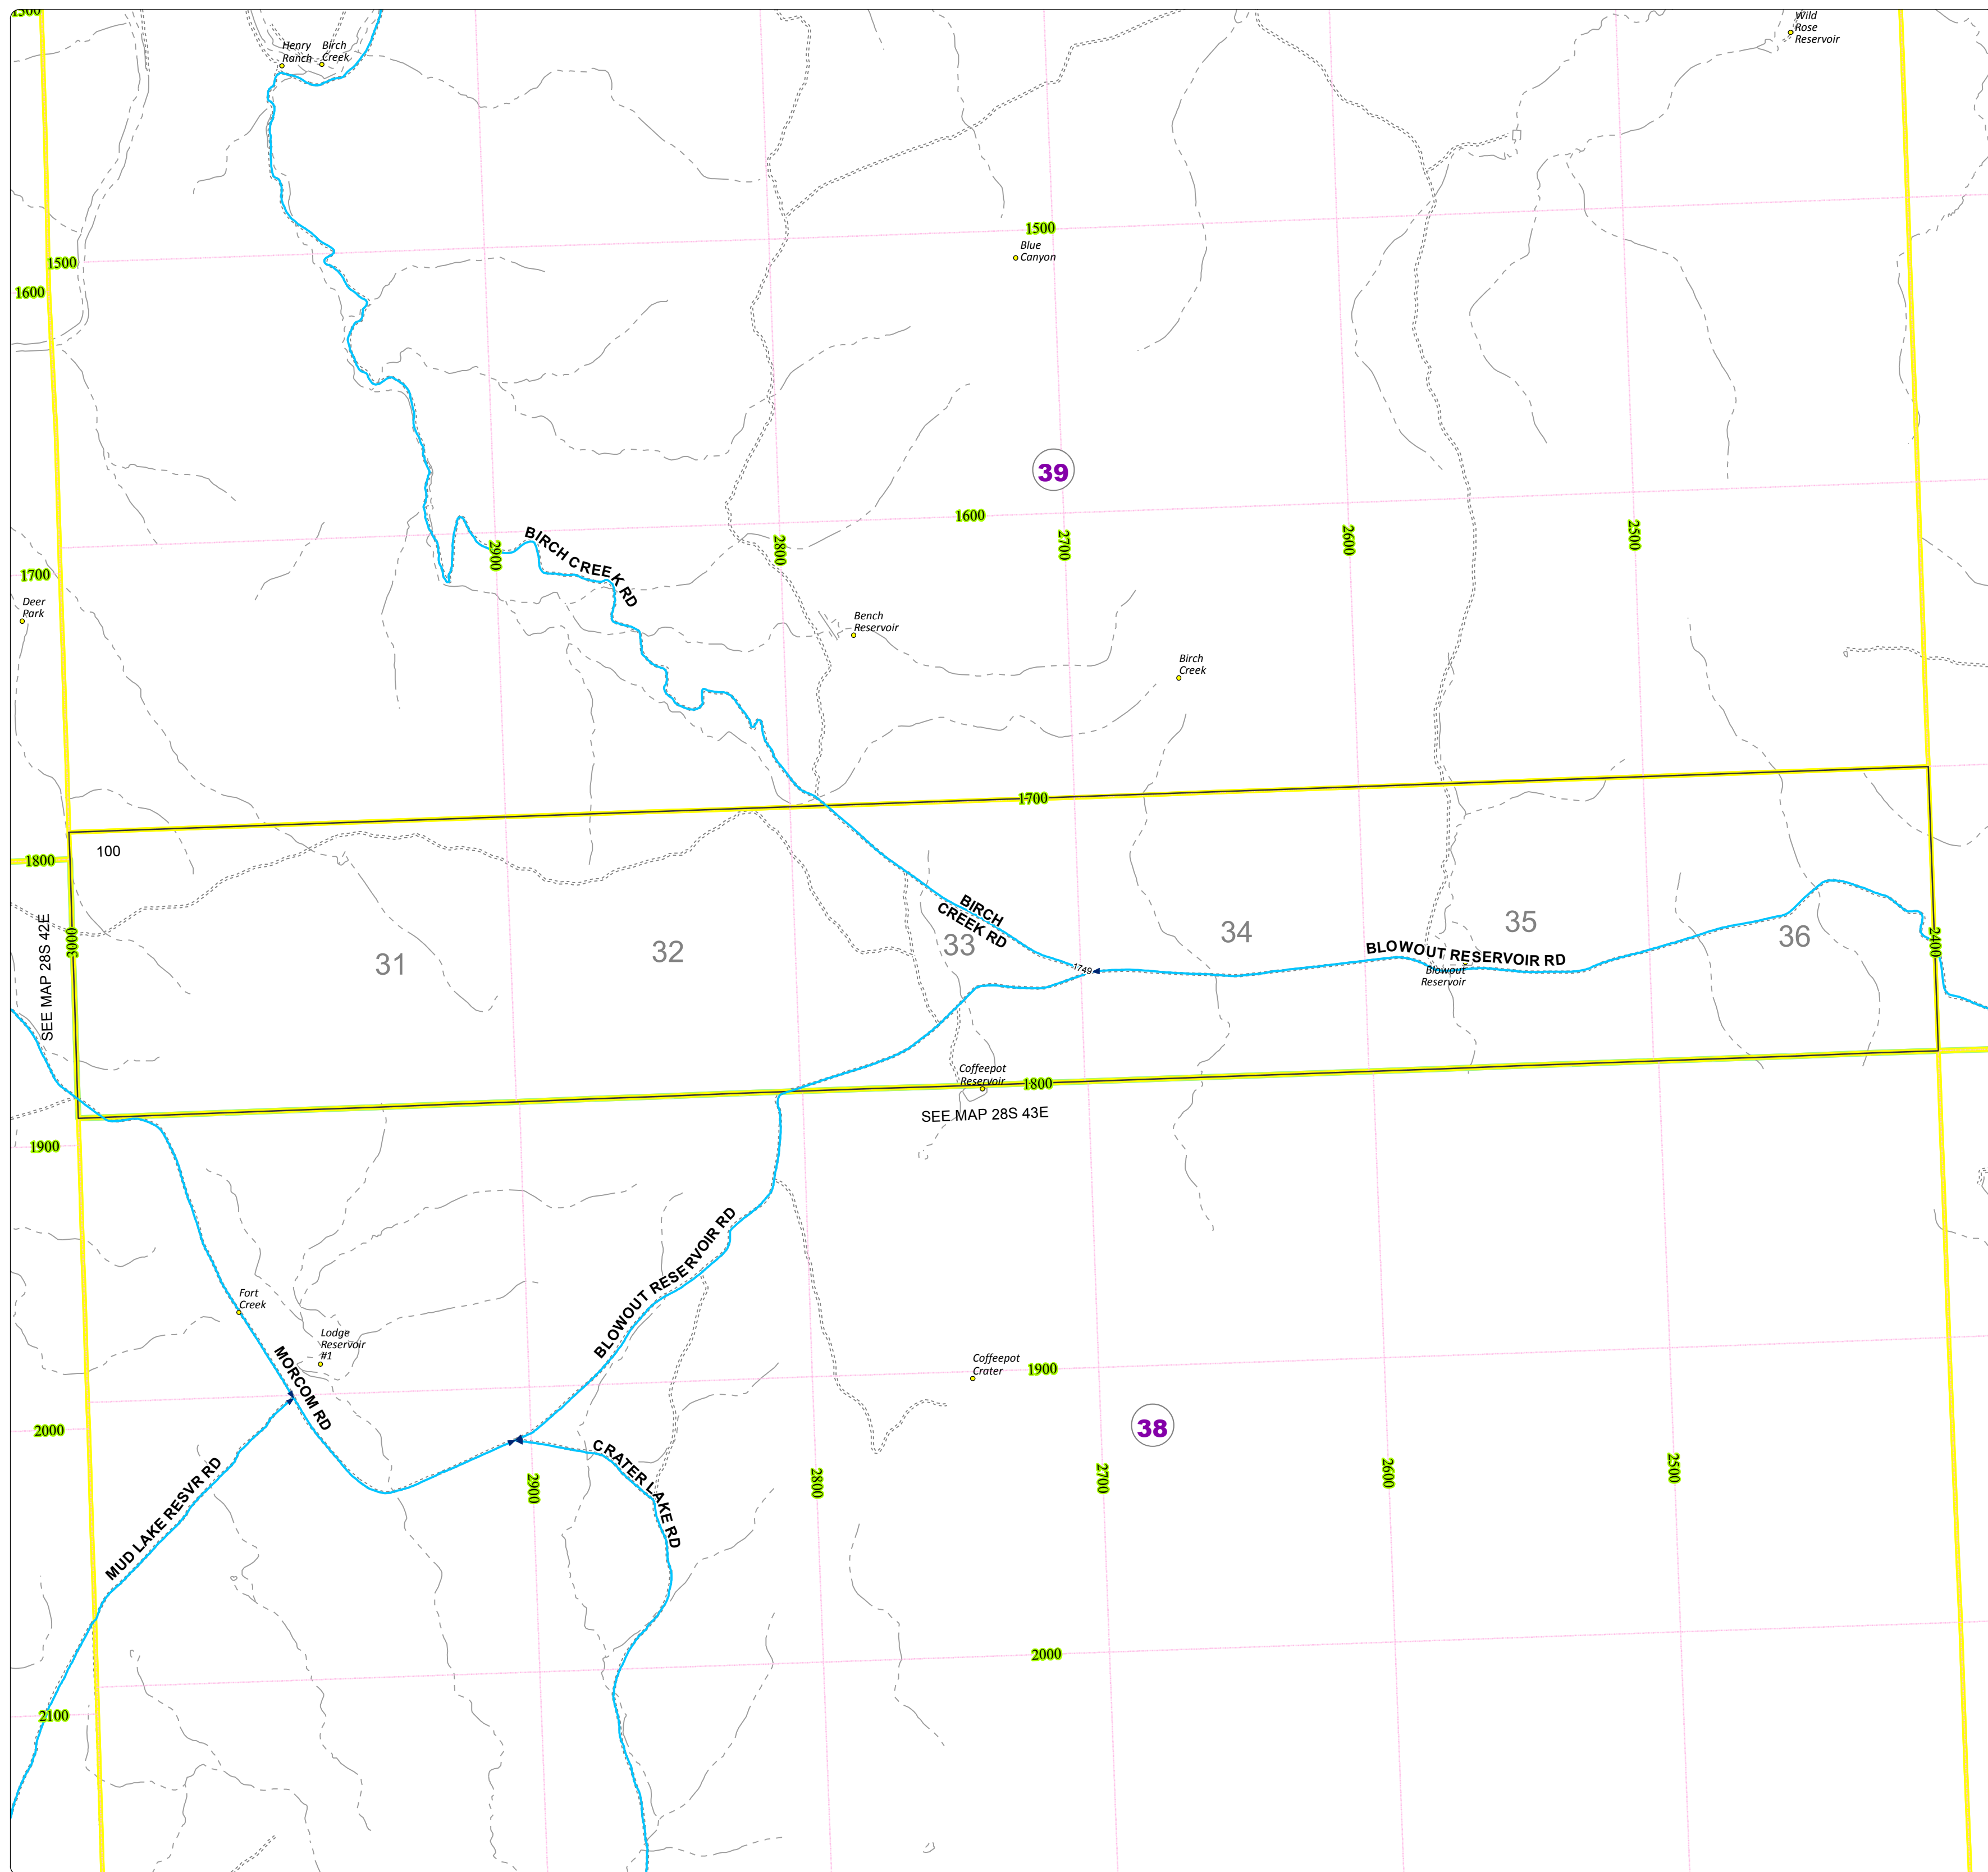

Malheur County Address Map

- Legend
- MapNumberBoundary
 - TAX CODE AREA**
 - 39 - Arock Area / Burns Junction

DISCLAIMER
 This information is not intended for use as an address locator and it should be noted that not all county address will be found. Parcels containing multiple addresses may only display a single address as recorded in the Assessor's database. This public information should be accepted and used by the recipient with the understanding that the data received from multiple sources was developed and collected for **assessment purpose only**.

GL2016

27S43ET2