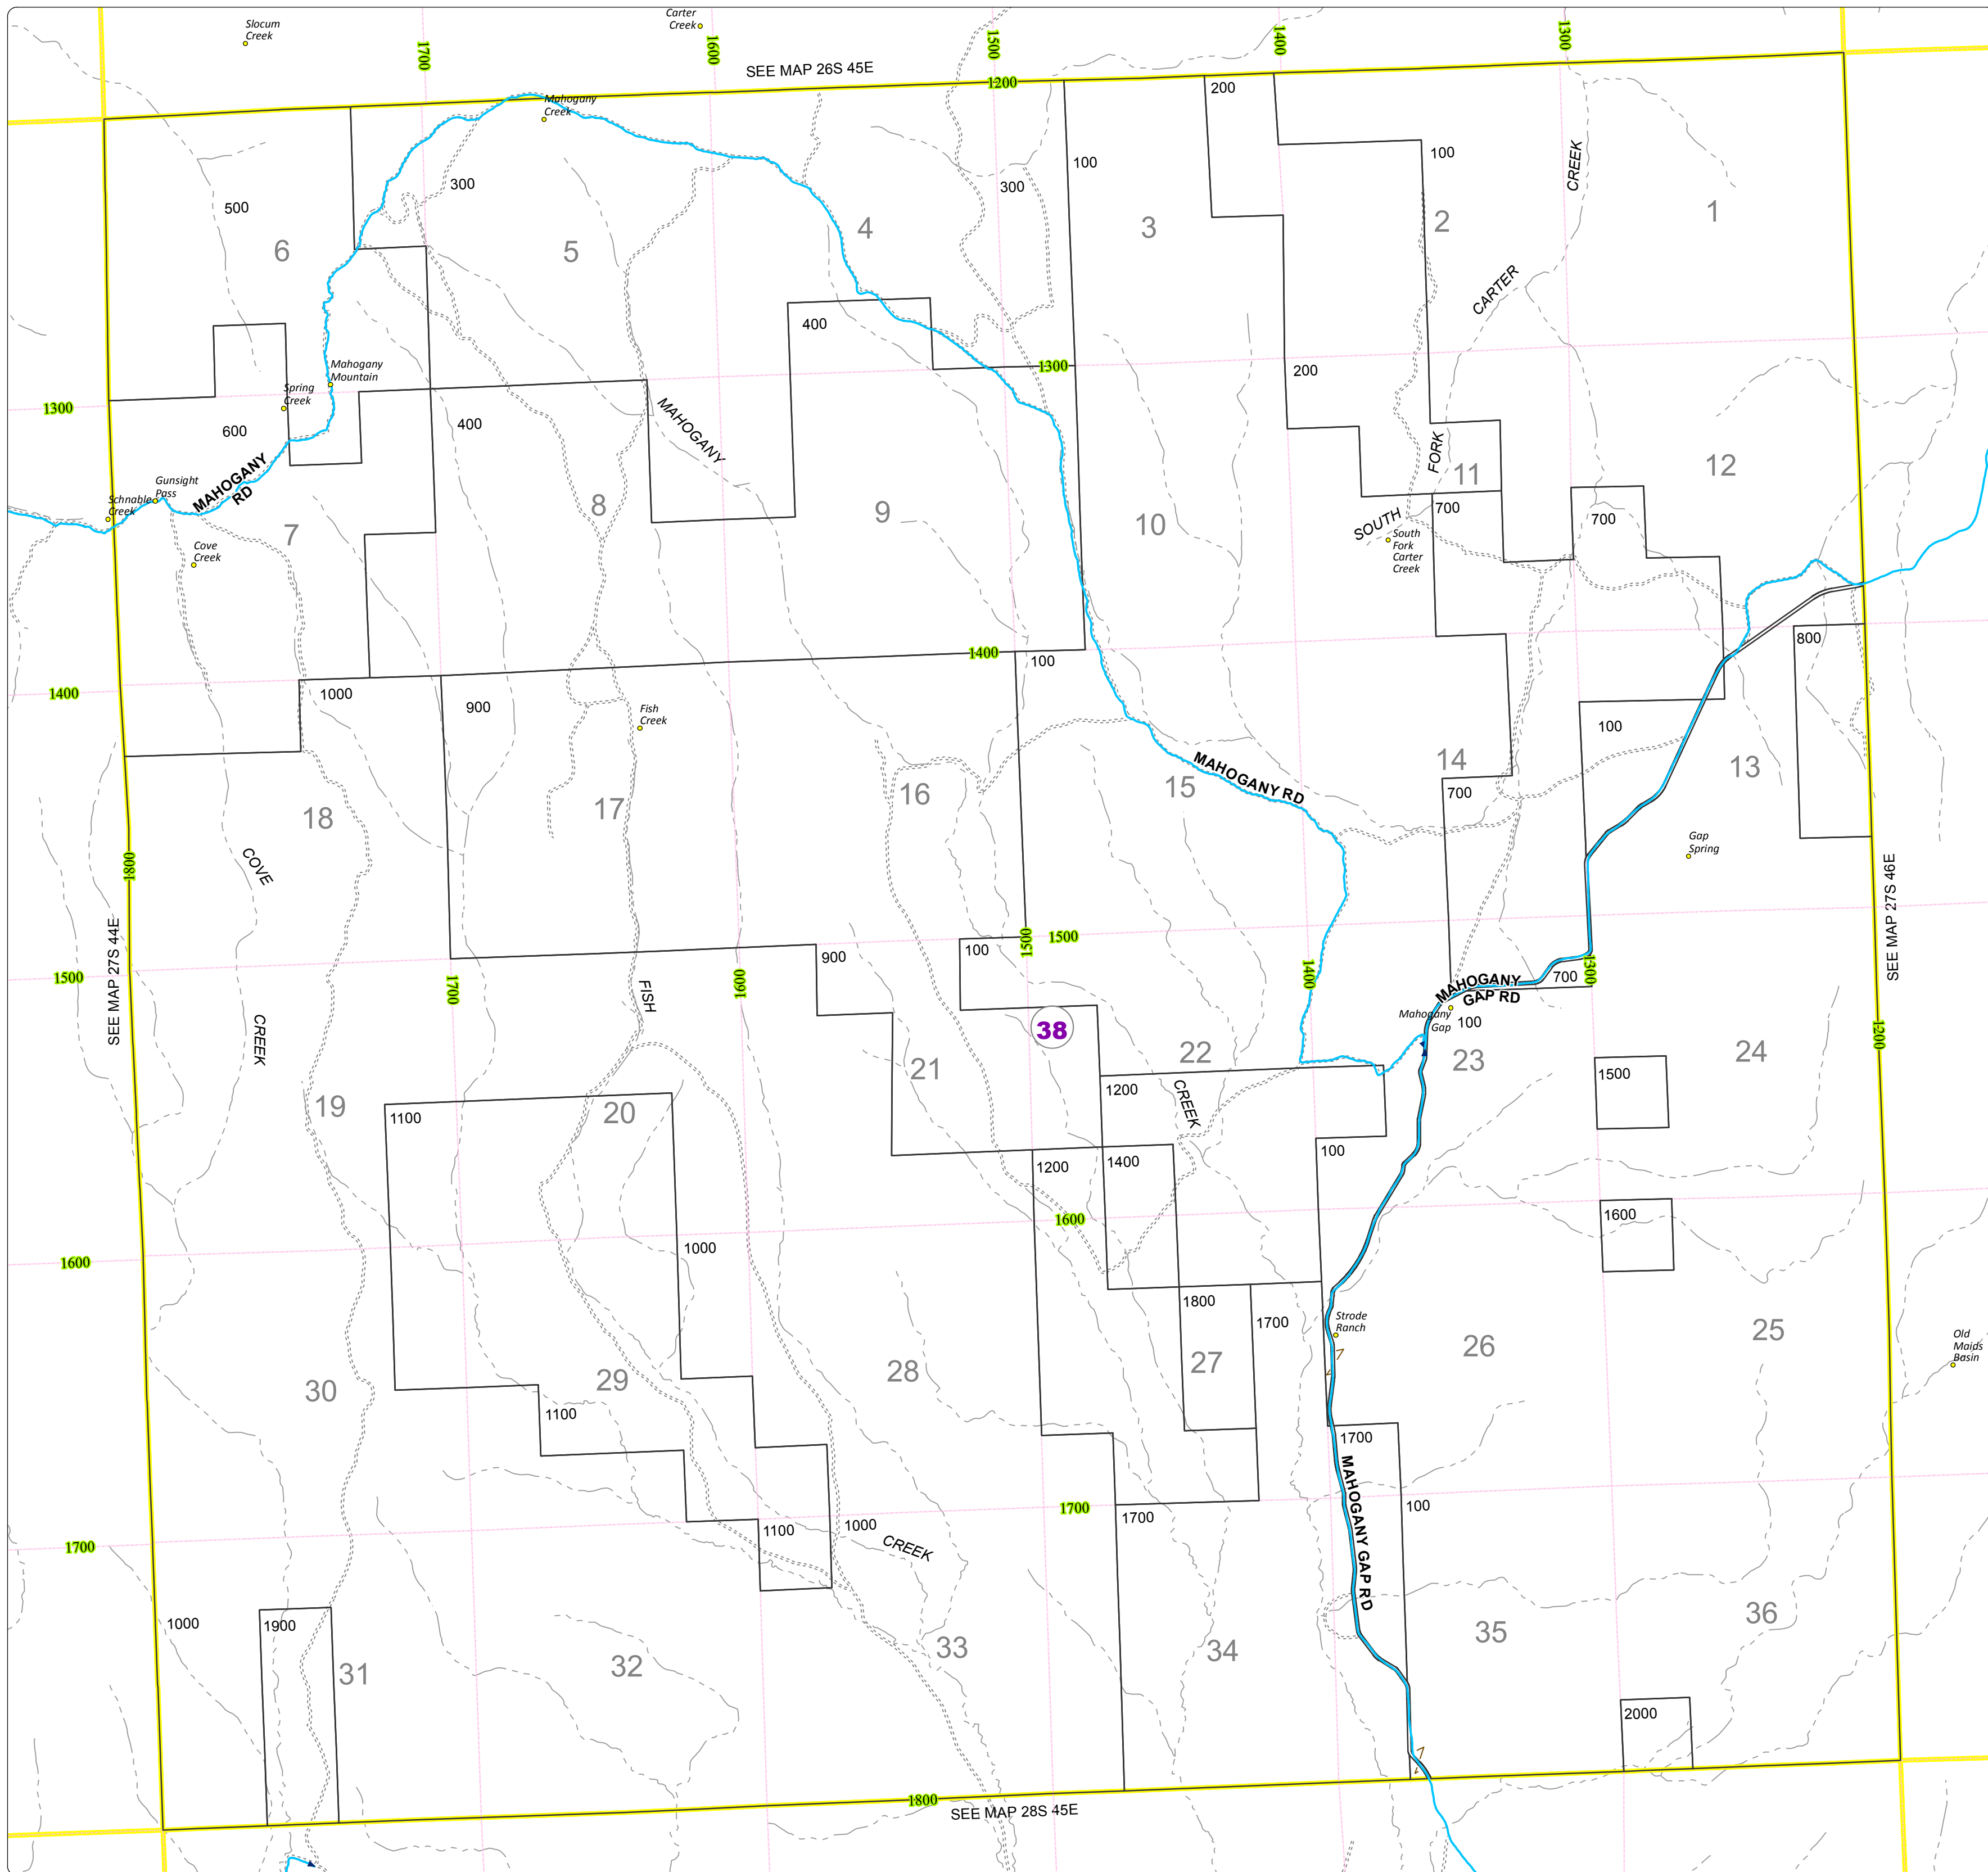

Malheur County Address Map

- Legend
- MapNumberBoundary
 - TAX CODE AREA
 - 38 - Jordan Valley-Rural

DISCLAIMER
This information is not intended for use as an address locator and it should be noted that not all county address will be found. Parcels containing multiple addresses may only display a single address as recorded in the Assessor's database. This public information should be accepted and used by the recipient with the understanding that the data received from multiple sources was developed and collected for assessment purpose only.

GL2016

27S45E