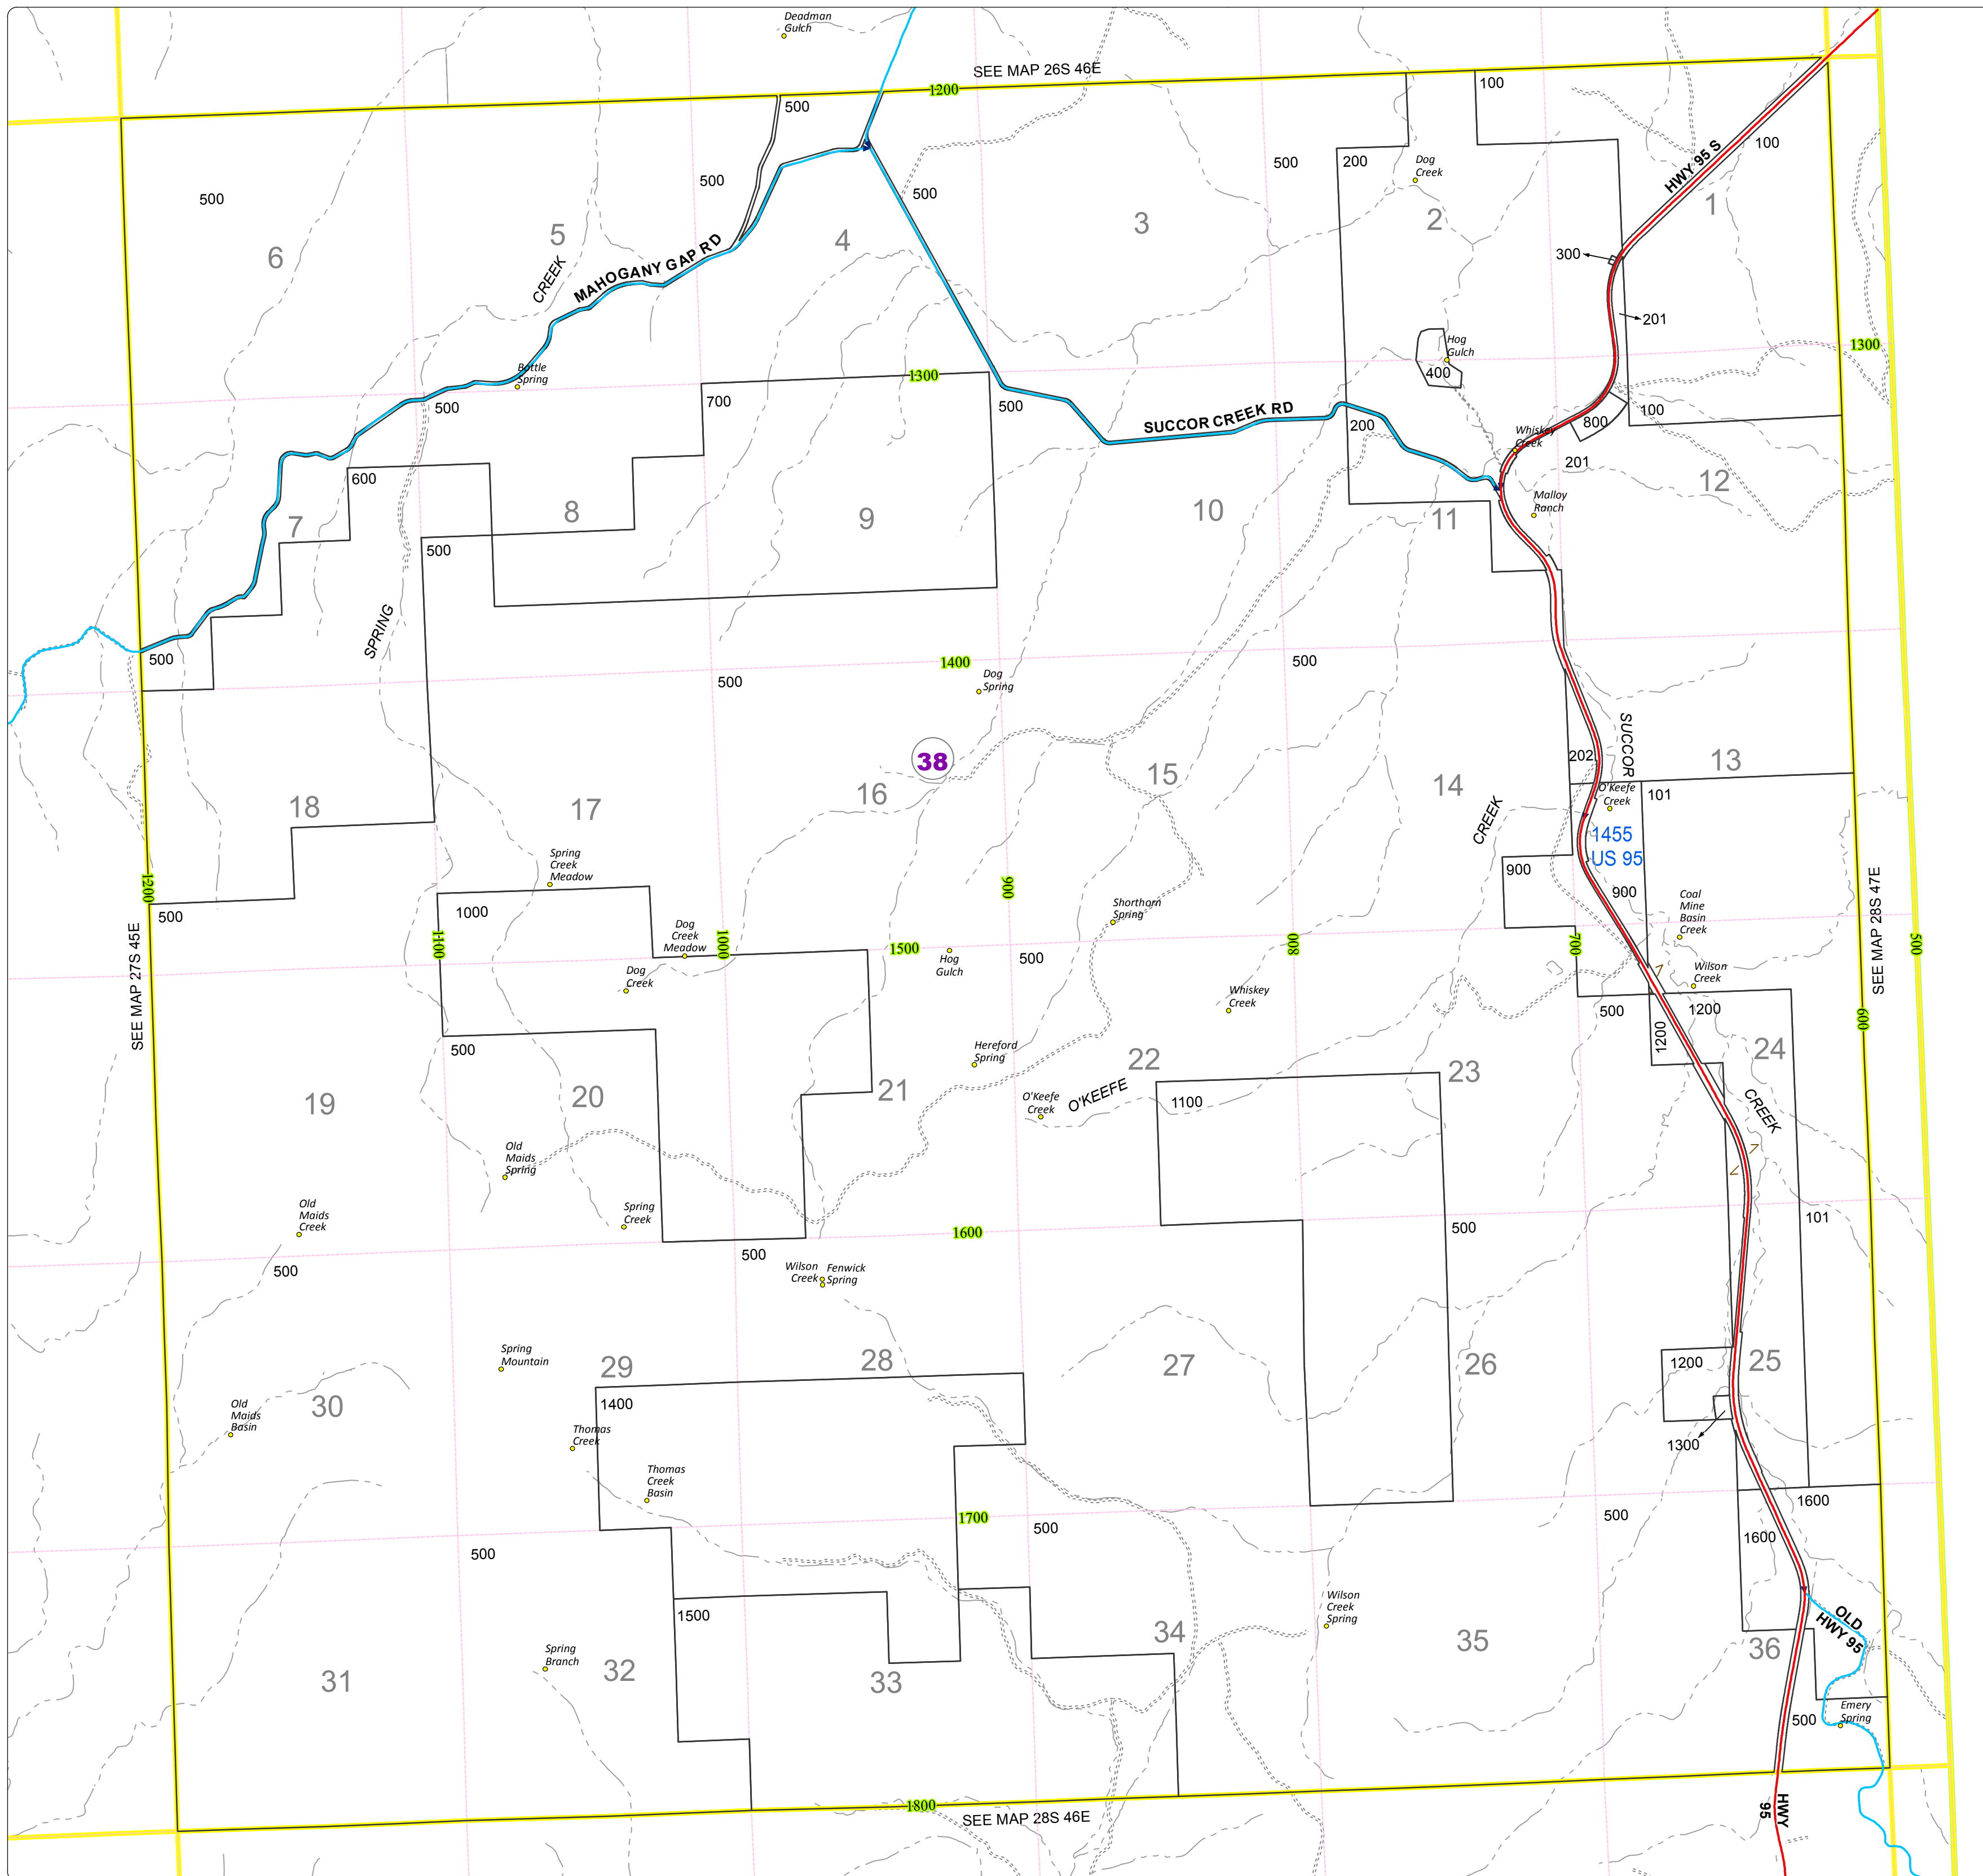

Malheur County Address Map

- Legend
- MapNumberBoundary
 - TAX CODE AREA**
 - 38 - Jordan Valley-Rural

DISCLAIMER
This information is not intended for use as an address locator and it should be noted that not all county address will be found. Parcels containing multiple addresses may only display a single address as recorded in the Assessor's database. This public information should be accepted and used by the recipient with the understanding that the data received from multiple sources was developed and collected for **assessment purpose only**.

GL2016

27S46E