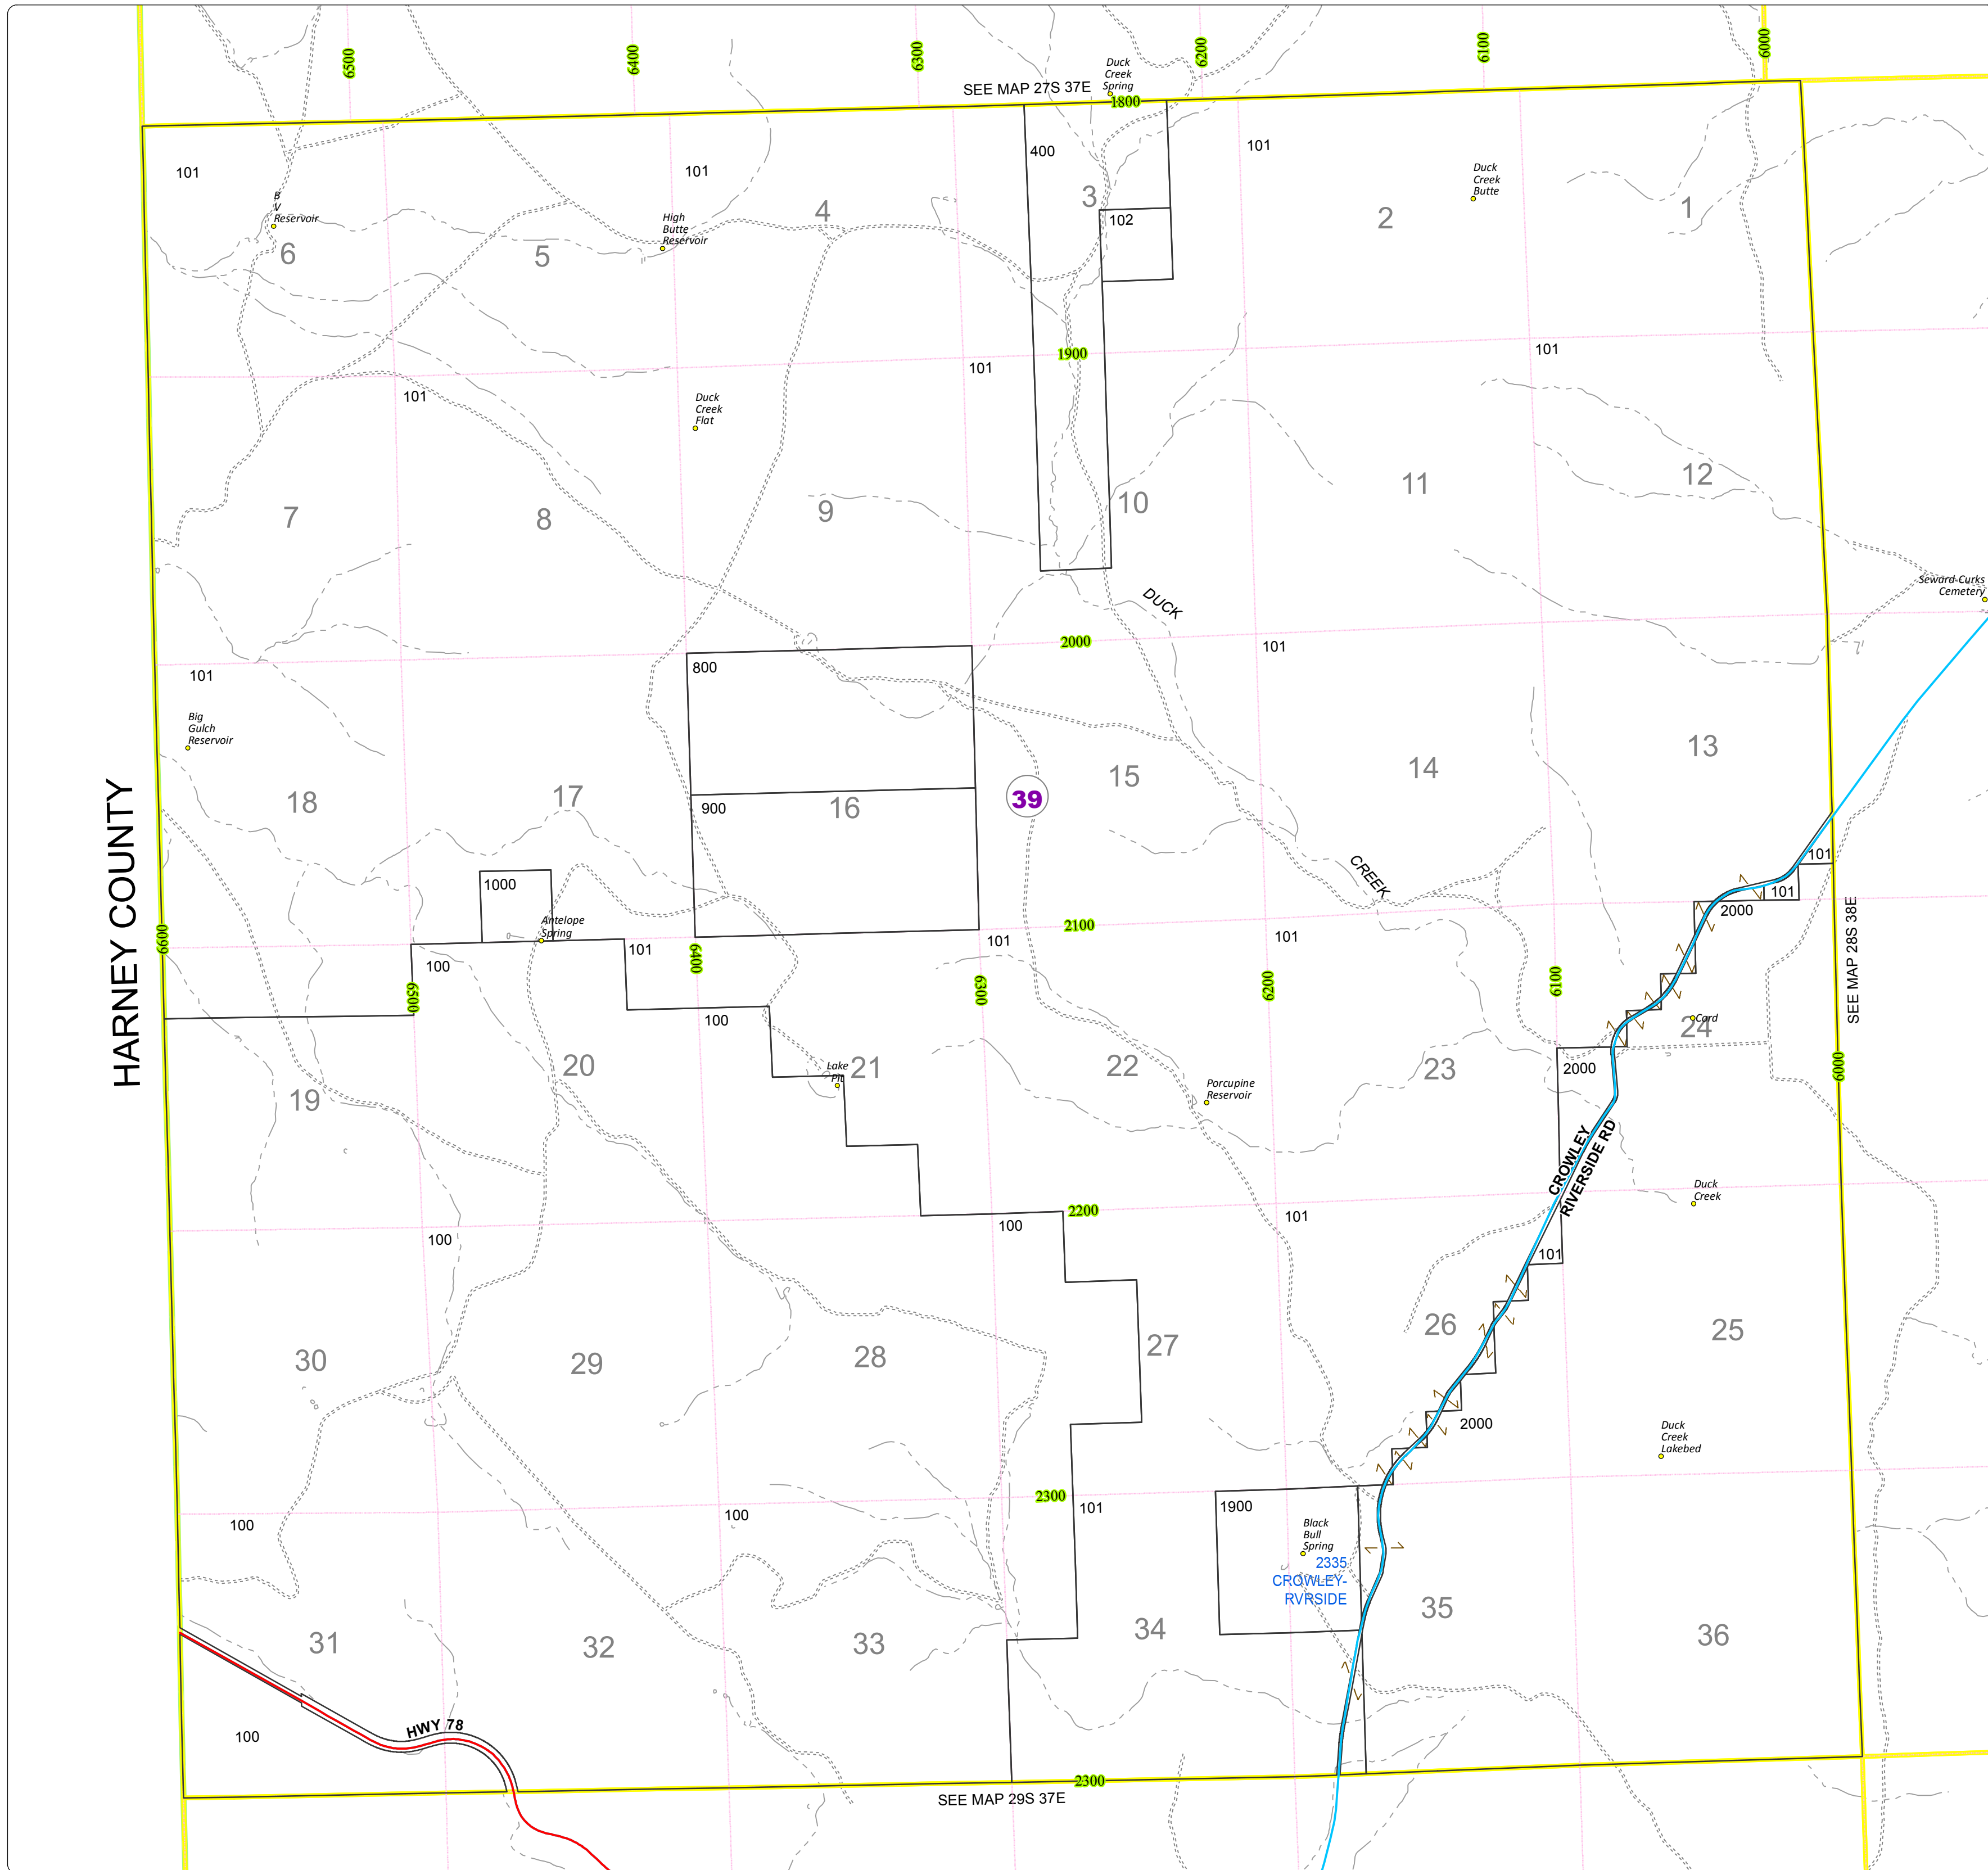

Malheur County Address Map

- Legend
- MapNumberBoundary
 - TAX CODE AREA**
 - 39 - Arock Area / Burns Junction

HARNEY COUNTY

DISCLAIMER
This information is not intended for use as an address locator and it should be noted that not all county address will be found. Parcels containing multiple addresses may only display a single address as recorded in the Assessor's database. This public information should be accepted and used by the recipient with the understanding that the data received from multiple sources was developed and collected for **assessment purpose only**.